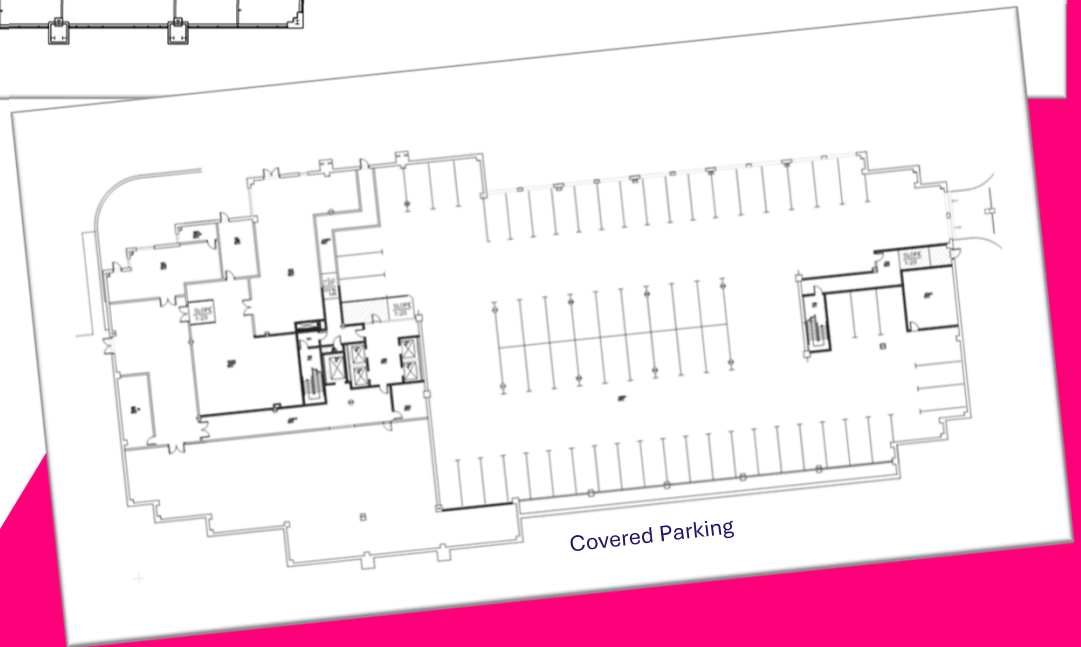

 **Flatley Co.**

2000 CROWN COLONY QUINCY, MA

SPACE FOR LEASE
FULL BUILDING | 240,000 SQ FEET

Entry Sit Stair + Drop-Off

Dining + Co-Working Lounge

Dining Terrace + Fire Pit

Lobby with Fireplace + Coffee Bar

Owned, Developed & Managed By:

 Flatley Co.

2000 CROWN COLONY QUINCY, MA

SPACE FOR LEASE

FULL BUILDING | 240,000 SQ FEET

Typical Floor Plan

Covered Parking

Check out our new website!