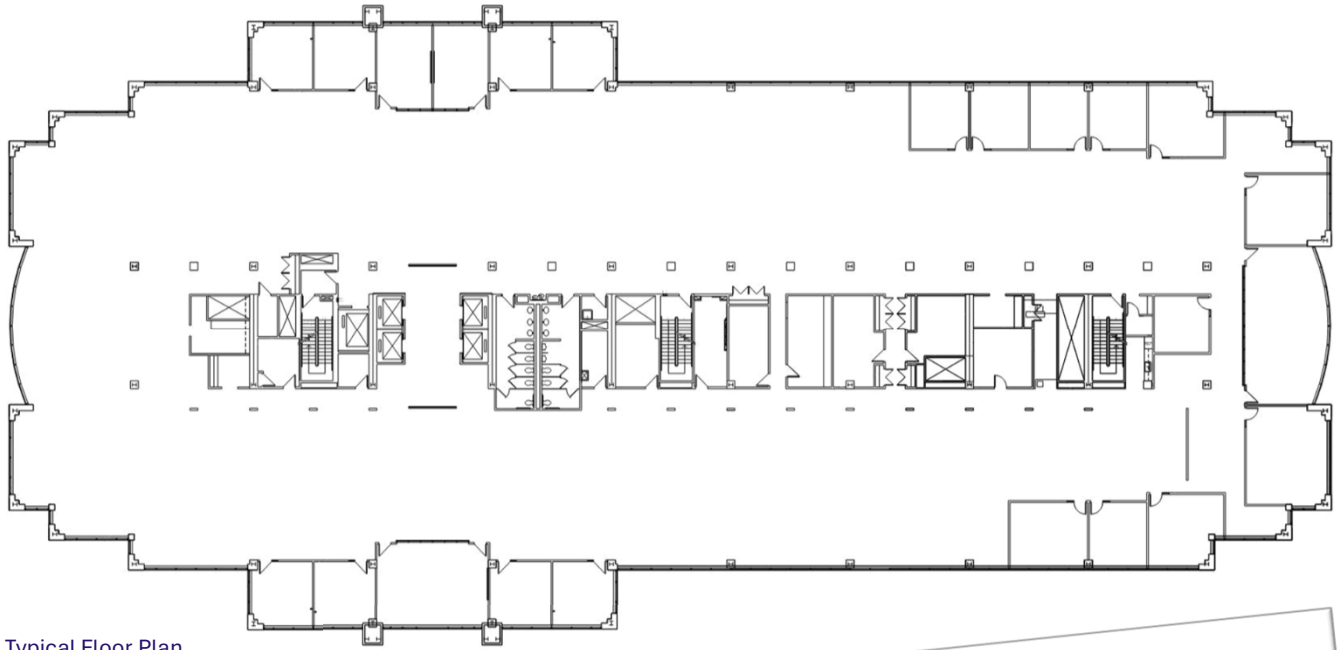

Owned, Developed & Managed By:

 Flatley Co.

2000 CROWN COLONY QUINCY, MA

SPACE FOR LEASE

FULL BUILDING | 240,000 SQ FEET

Typical Floor Plan

Covered Parking

Check out our new website!