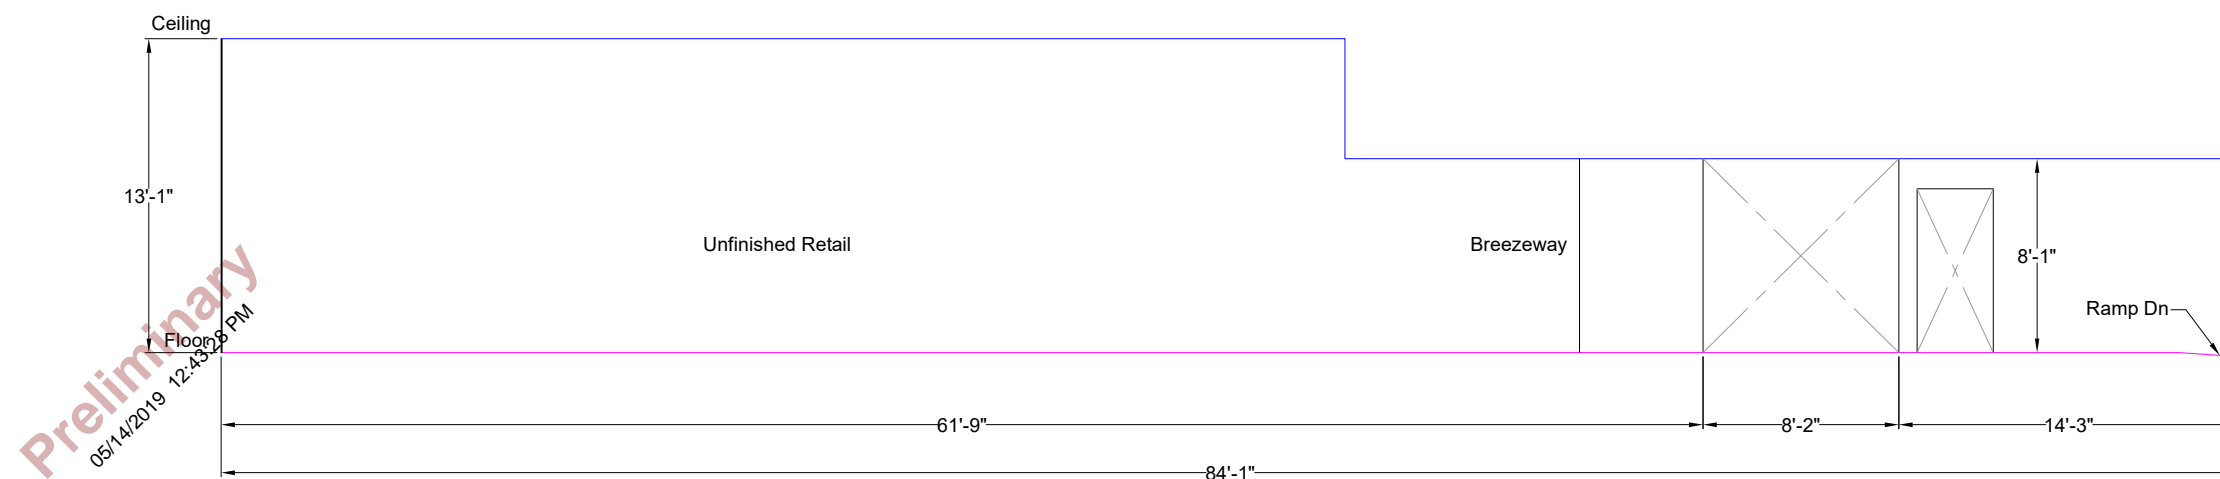

PREPARED FOR:
Bernadette Lee
c/o Sequoia Realty Services
1629 Main St.
Redwood City, CA 94063
Tel (415) 713-2683

2033 - 2039 BROADWAY ST
REDWOOD CITY, CA

(As Measured: May 2019)

ELEVATION A

SCALE: 1/8" = 1' - 0"

SCALE: 1/8" = 1' - 0"