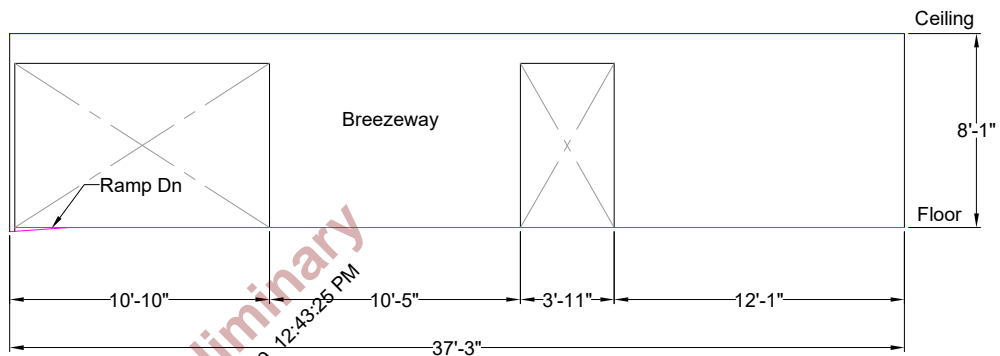

PREPARED FOR:

Bernadette Lee
c/o Sequoia Realty Services
1629 Main St.
Redwood City, CA 94063
Tel (415) 713-2683

**2033 - 2039 BROADWAY ST
REDWOOD CITY, CA**

(As Measured: May 2019)

ELEVATION B

Preliminary
05/14/2019 12:43:25 PM

SCALE: 1/8" = 1' - 0"