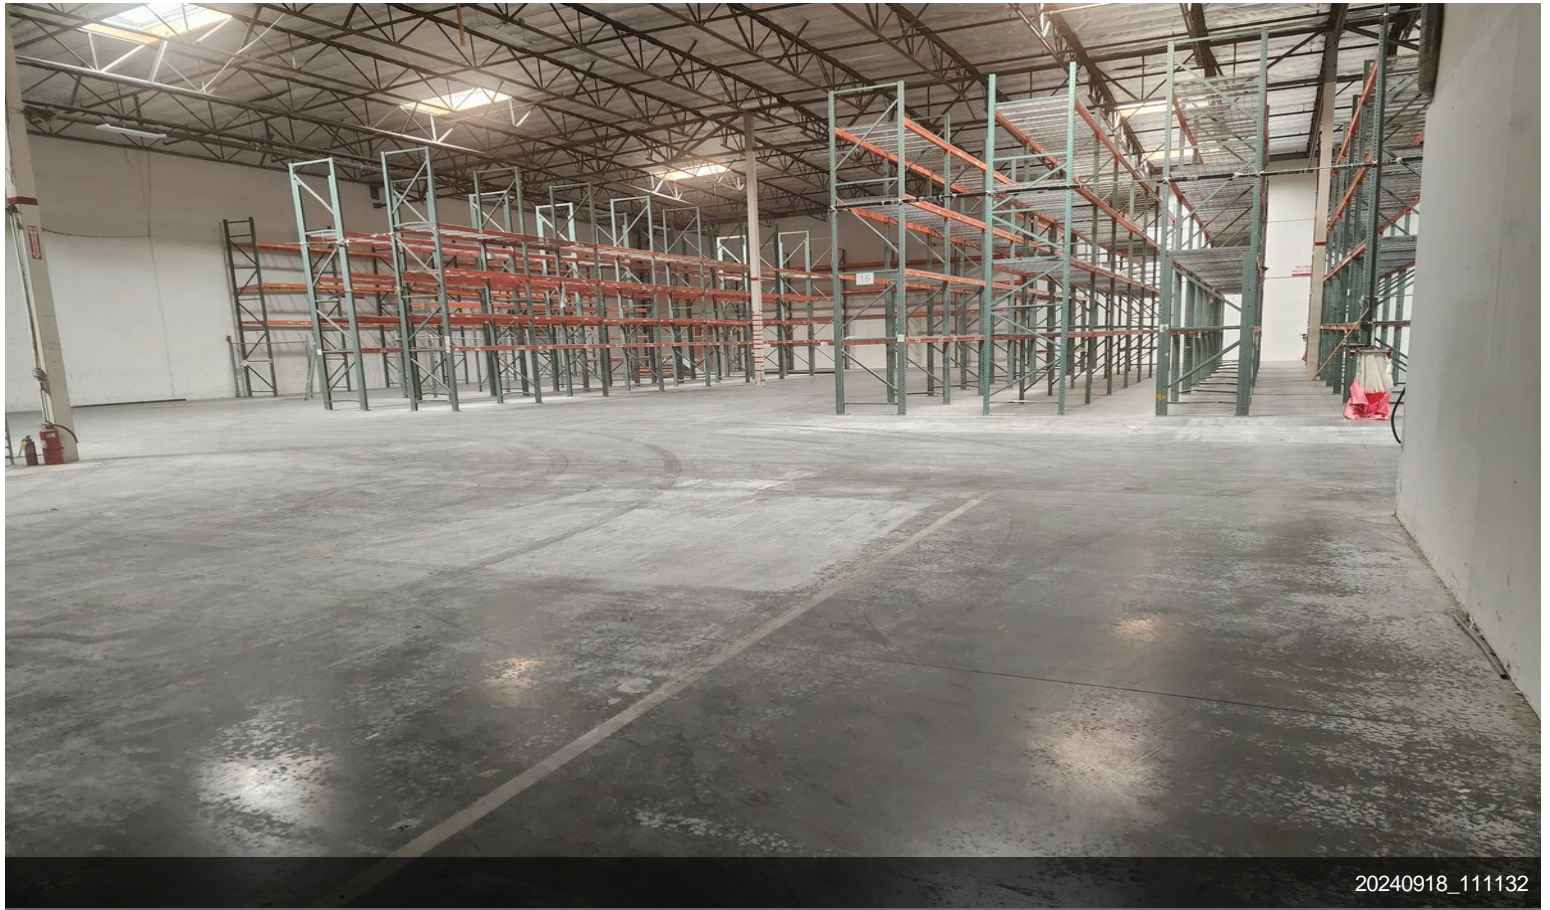

Property Photos

20240918_111132