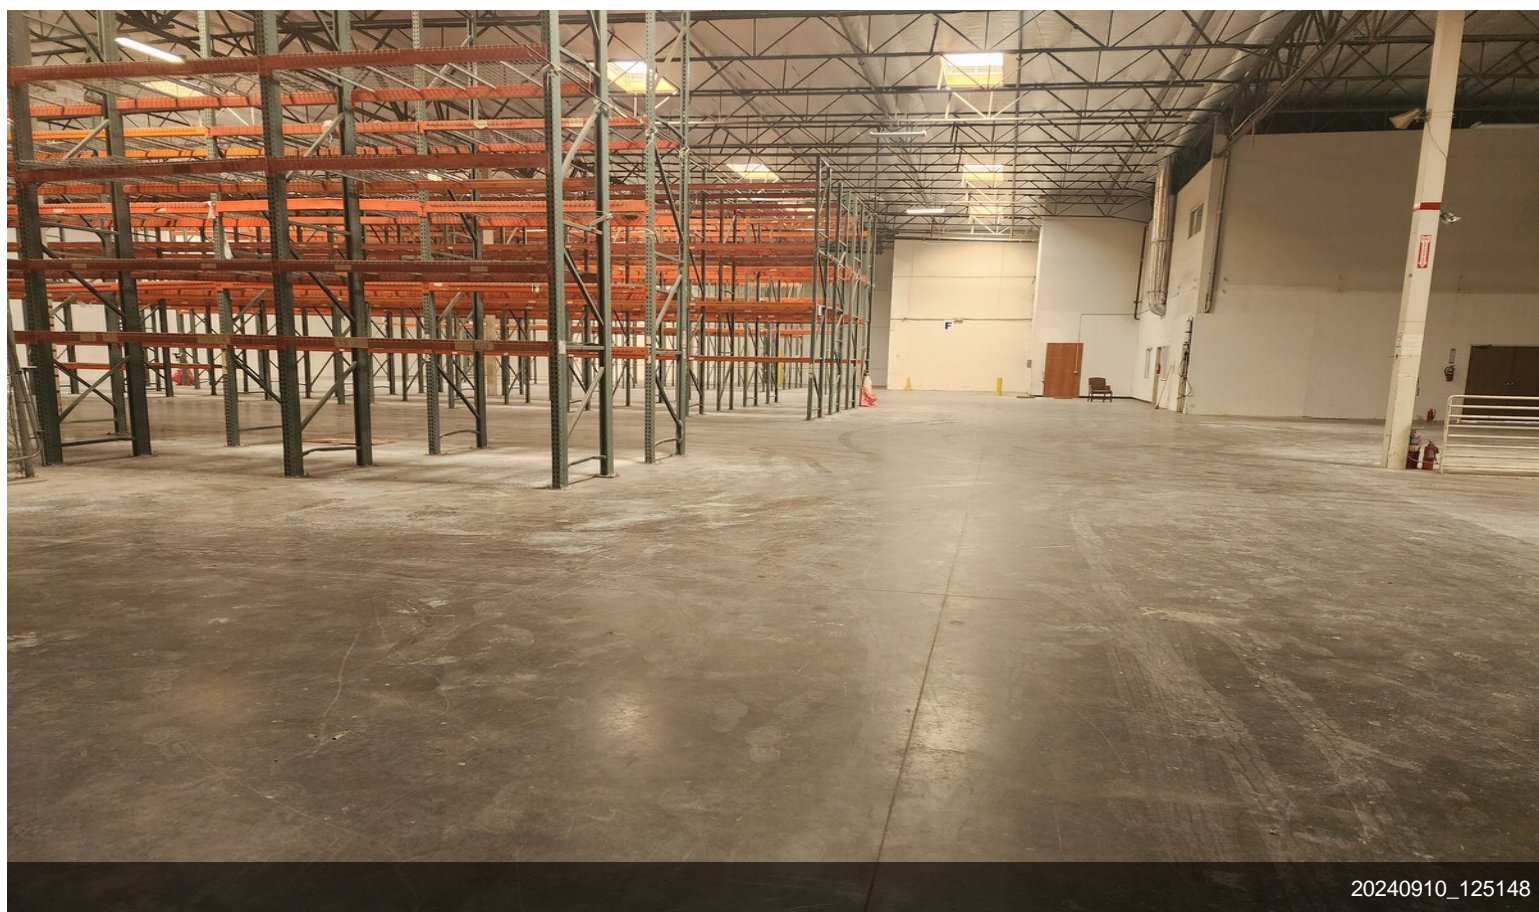

Property Photos