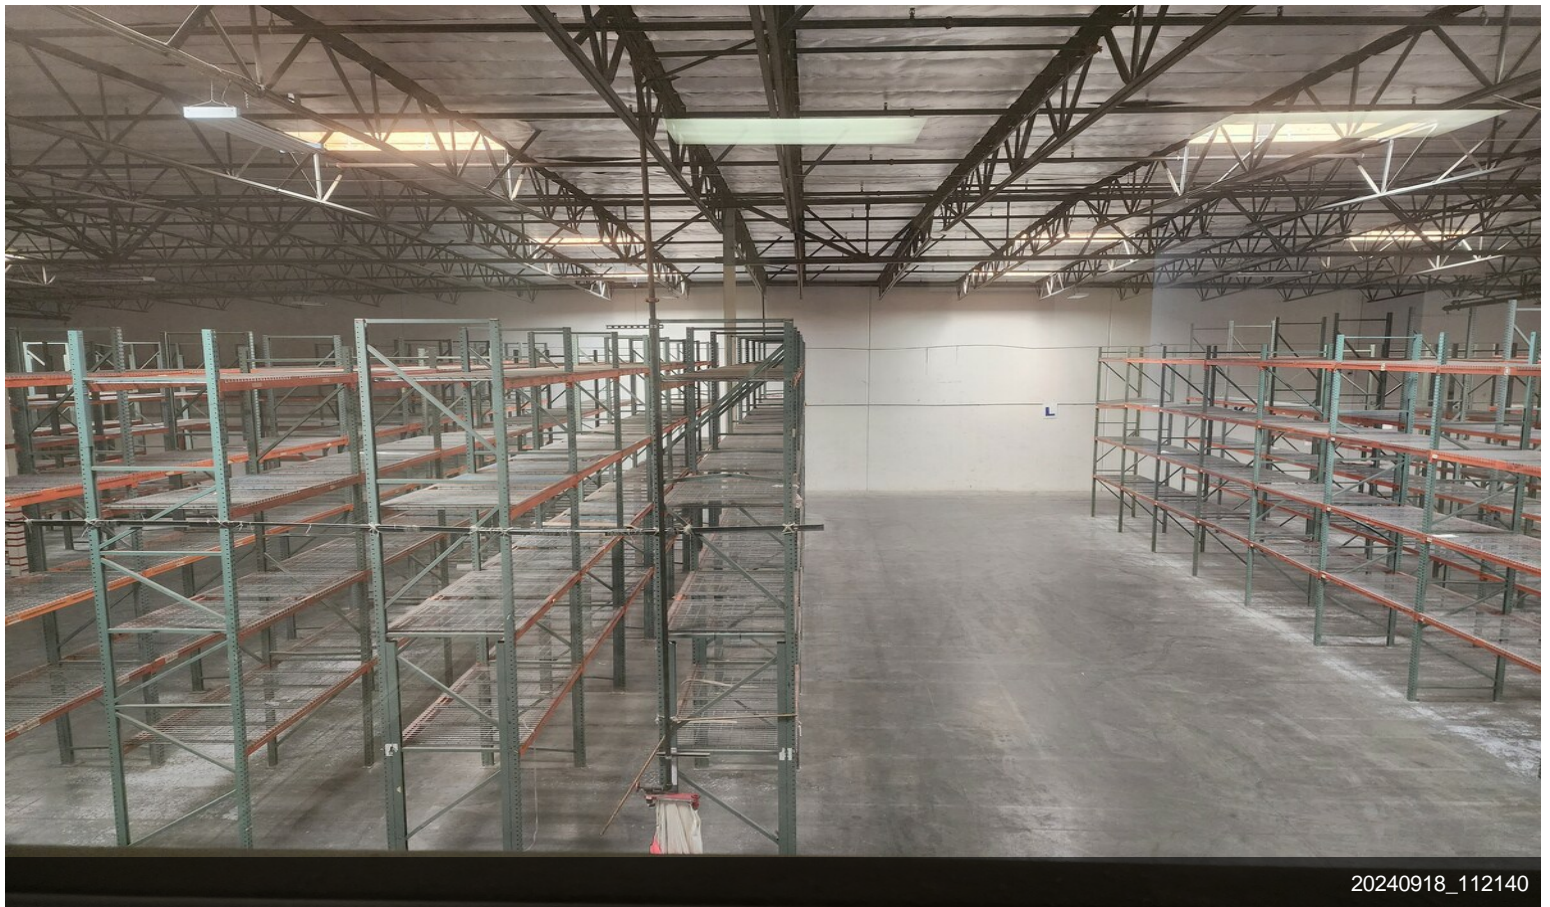

20240918_112140