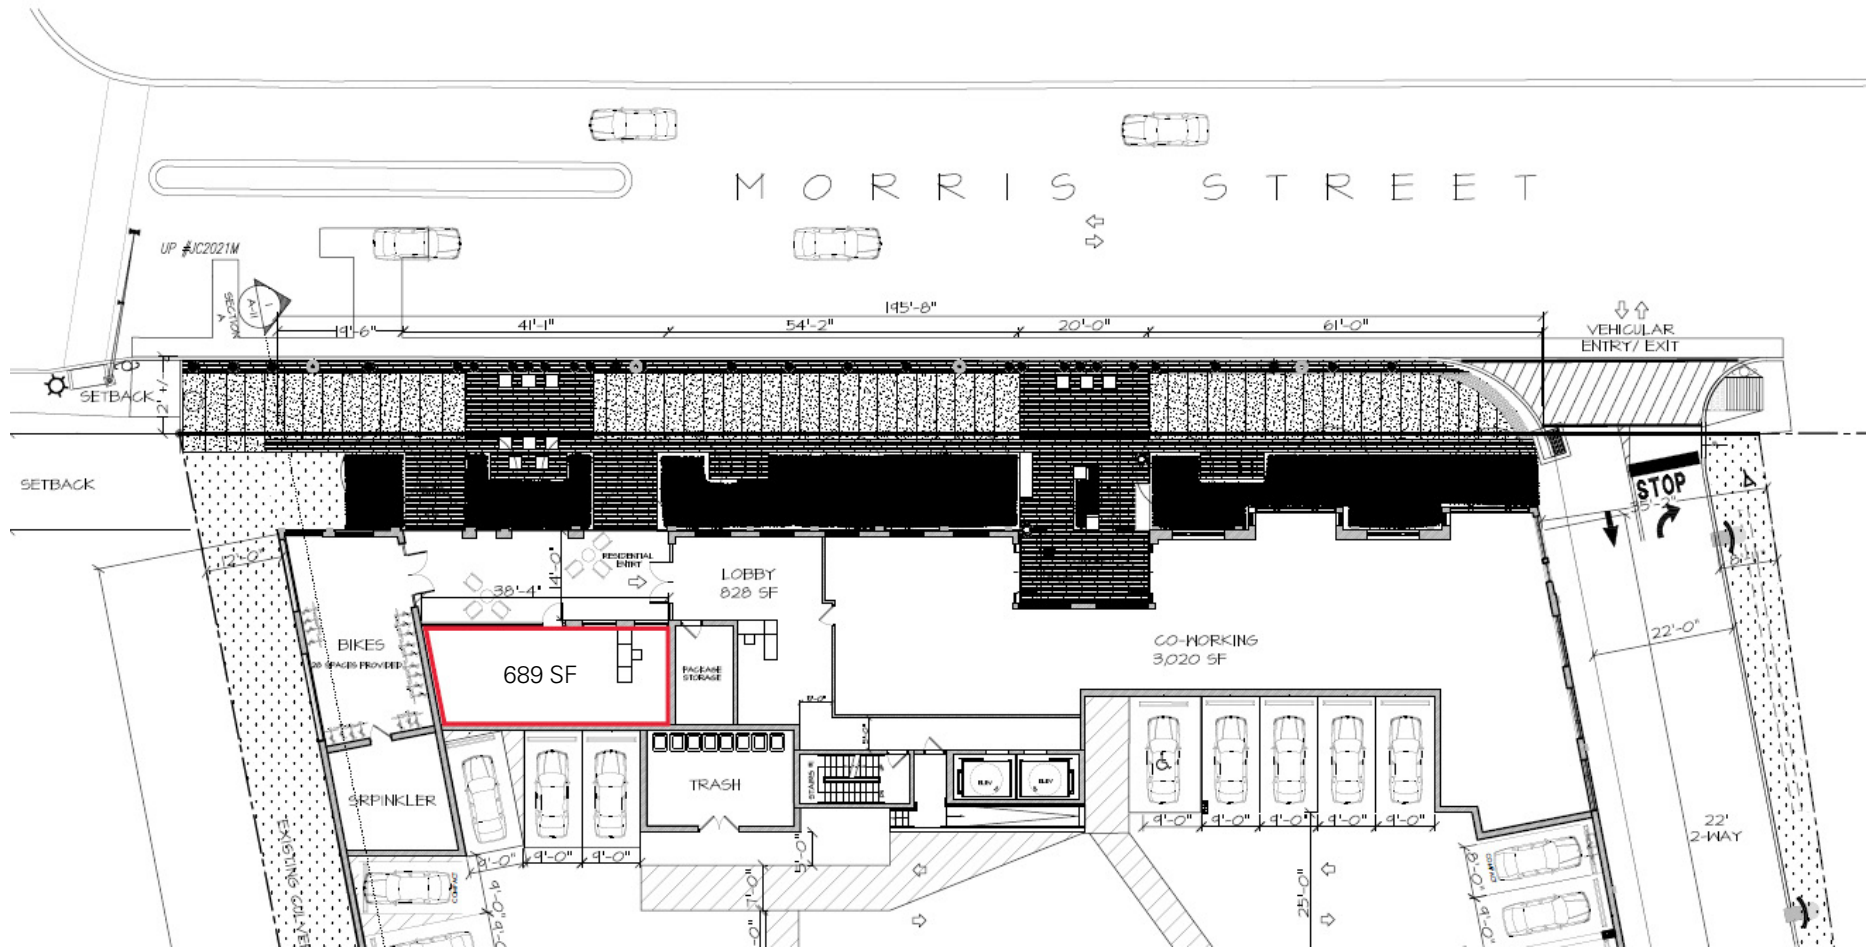

Floor Plans