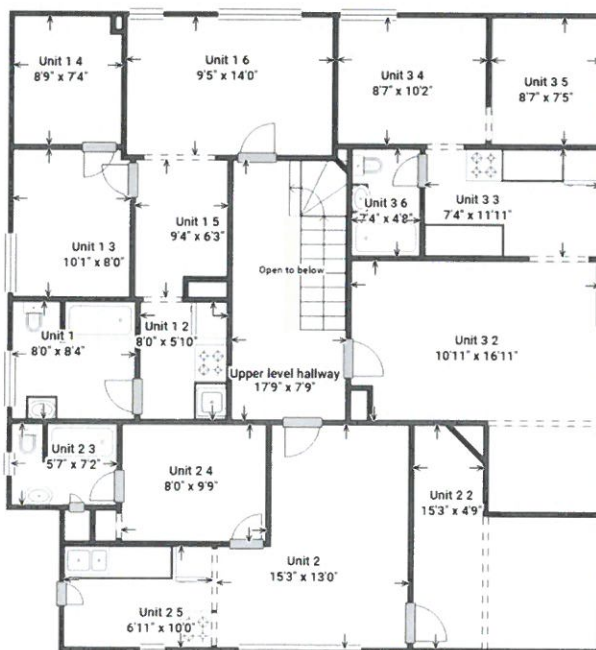

600 Douglas Street Wenatchee WA 98801: 1st floor

Disclaimer: the floor plan is for illustrative purposes only. The measurements contained therein are an approximation and may not be exact. While we do not doubt the floor plan's accuracy to within +/- 5%, we make no guarantee or representation and grant no warranty, express or implied, regarding the floor plan or its accuracy or completeness.

You or your advisors must conduct an independent investigation of the property to confirm the accuracy and completeness of the floor plan and to determine if the property is suitable for your space requirements.

600 Douglas Street Wenatchee WA 98801: 2nd floor

Disclaimer: the floor plan is for illustrative purposes only. The measurements contained therein are an approximation and may not be exact. While we do not doubt the floor plan's accuracy to within +/- 5%, we make no guarantee or representation and grant no warranty, express or implied, regarding the floor plan or its accuracy or completeness.