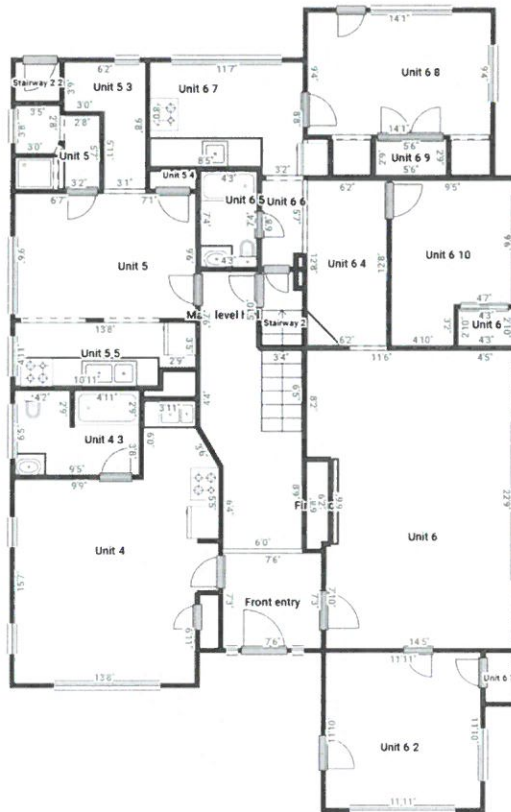

600 Douglas Street Wenatchee WA 98801: 1st floor

Disclaimer: the floor plan is for illustrative purposes only. The measurements contained therein are an approximation and may not be exact. While we do not doubt the floor plan's accuracy to within +/- 5%, we make no guarantee or representation and grant no warranty, express or implied, regarding the floor plan or its accuracy or completeness.

You or your advisors must conduct an independent investigation of the property to confirm the accuracy and completeness of the floor plan and to determine if the property is suitable for your space requirements.