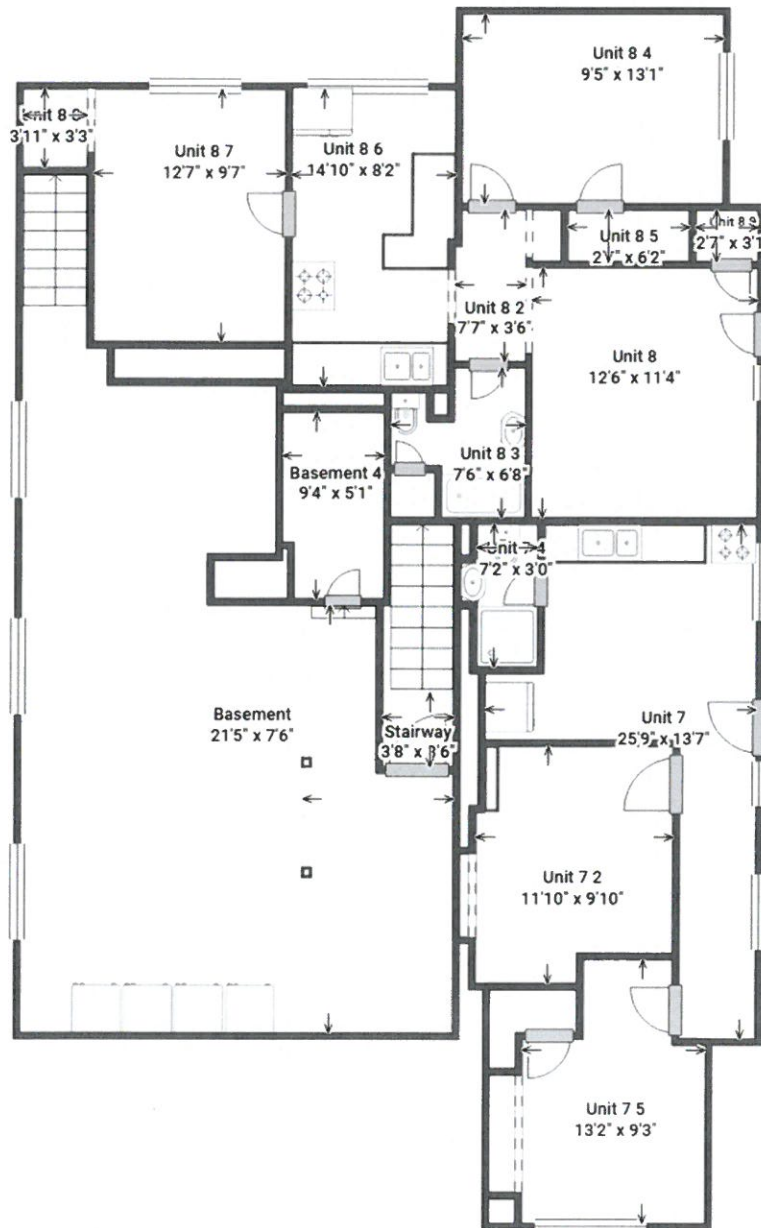

600 Douglas Street Wenatchee WA 98801: B1

Disclaimer: the floor plan is for illustrative purposes only. The measurements contained therein are an approximation and may not be exact. While we do not doubt the floor plan's accuracy to within +/- 5%, we make no guarantee or representation and grant no warranty, express or implied, regarding the floor plan or its accuracy or completeness.

You or your advisors must conduct an independent investigation of the property to confirm the accuracy and completeness of the floor plan and to determine if the property is suitable for your space requirements.