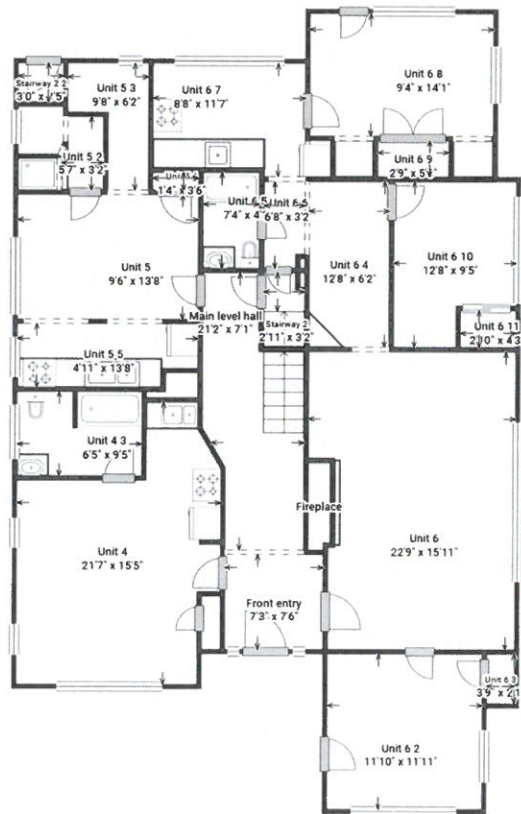

600 Douglas Street Wenatchee WA 98801: 1st floor

Disclaimer: the floor plan is for illustrative purposes only. The measurements contained therein are an approximation and may not be exact. While we do not doubt the floor plan's accuracy to within +/- 5%, we make no guarantee or representation and grant no warranty, express or implied, regarding the floor plan or its accuracy or completeness.

You or your advisors must conduct an independent investigation of the property to confirm the accuracy and completeness of the floor plan and to determine if the property is suitable for your space requirements.

600 Douglas Street Wenatchee WA 98801: 2nd floor

Disclaimer: the floor plan is for illustrative purposes only. The measurements contained therein are an approximation and may not be exact. While we do not doubt the floor plan's accuracy to within +/- 5%, we make no guarantee or representation and grant no warranty, express or implied, regarding the floor plan or its accuracy or completeness.