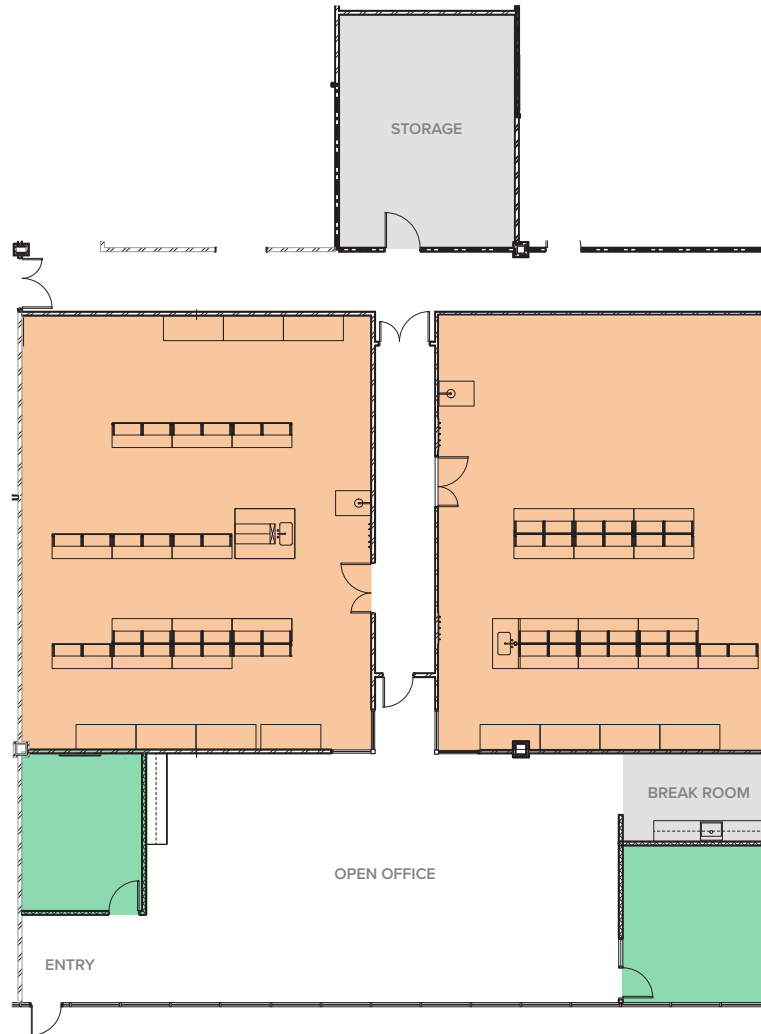

SUITE 230  
**7,573 SF Fitted Lab**

Key Plan

ELEVATE

LAB  
 3,020 SF

CONFERENCE

SUPPORT  
 STORAGE  
 BREAK ROOM

LAB:  
 FUME HOODS – 2  
 LAB BENCHES – 26  
 SAFETY STATIONS – 2  
 LAB SINKS – 2

ELECTRICAL:  
 800 AMP 3 PHASE 480V (Split between 3 labs)  
 100 KW NATURAL GAS GENERATOR