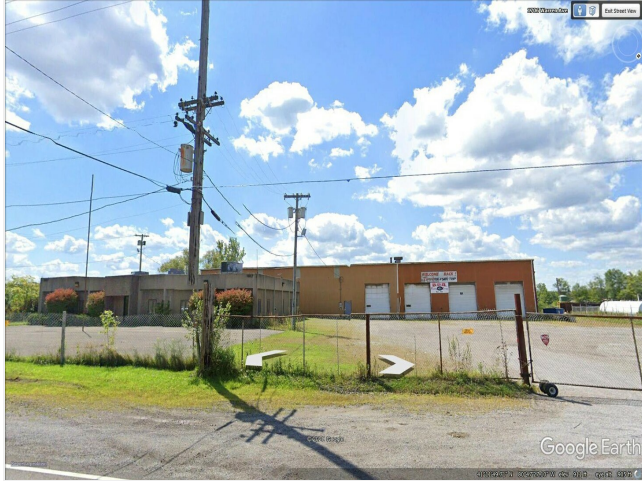

1617 Warren Ave

1617 Warren Ave, Niles, OH 44446

Primary Photo