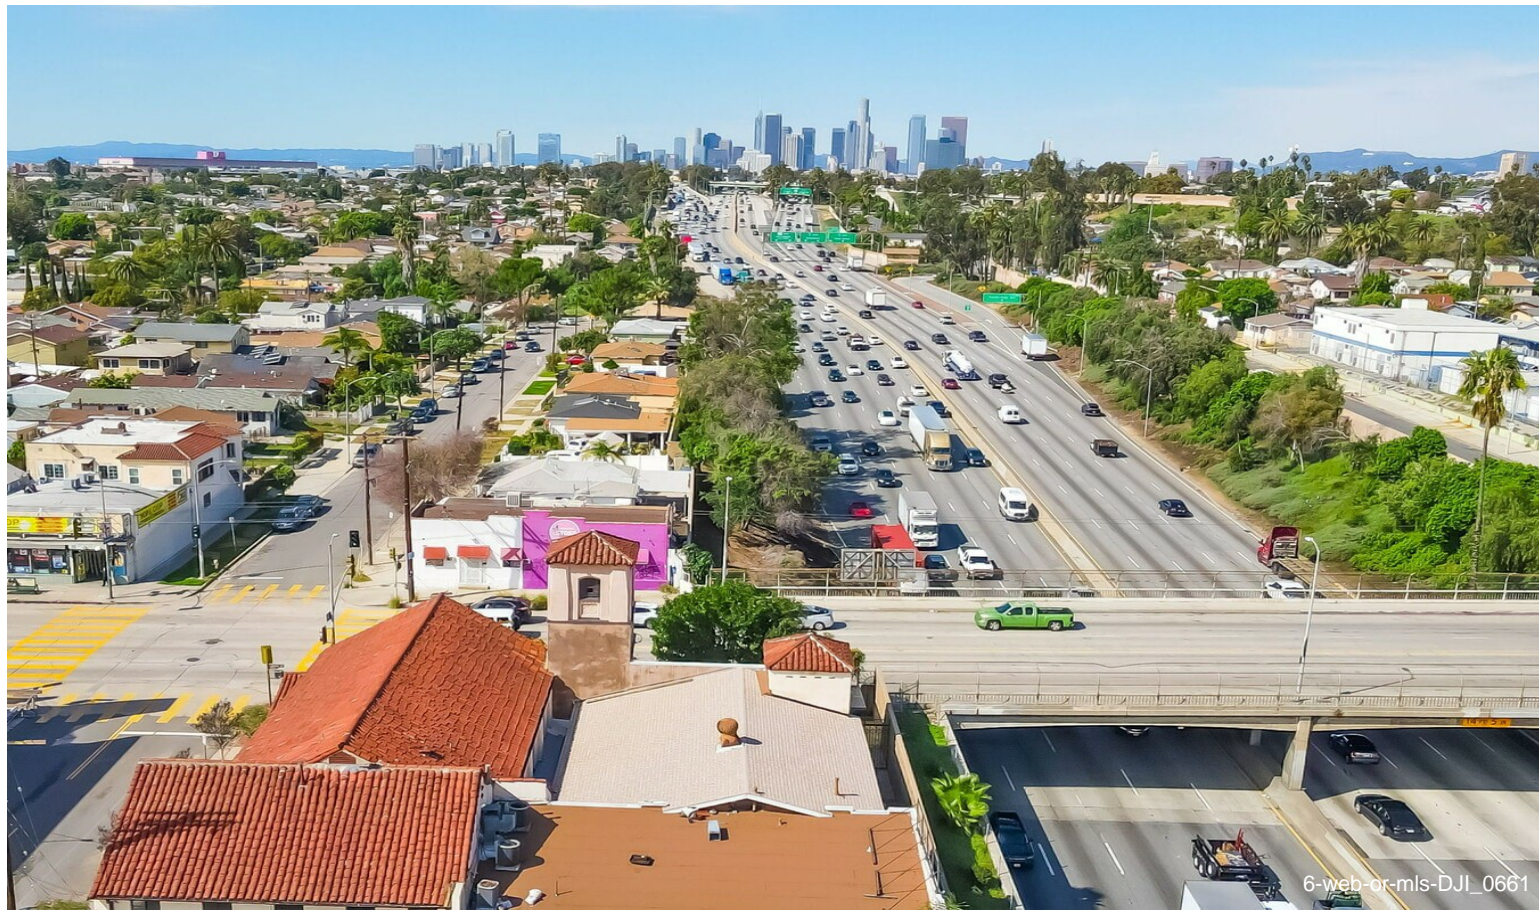

Property Photos