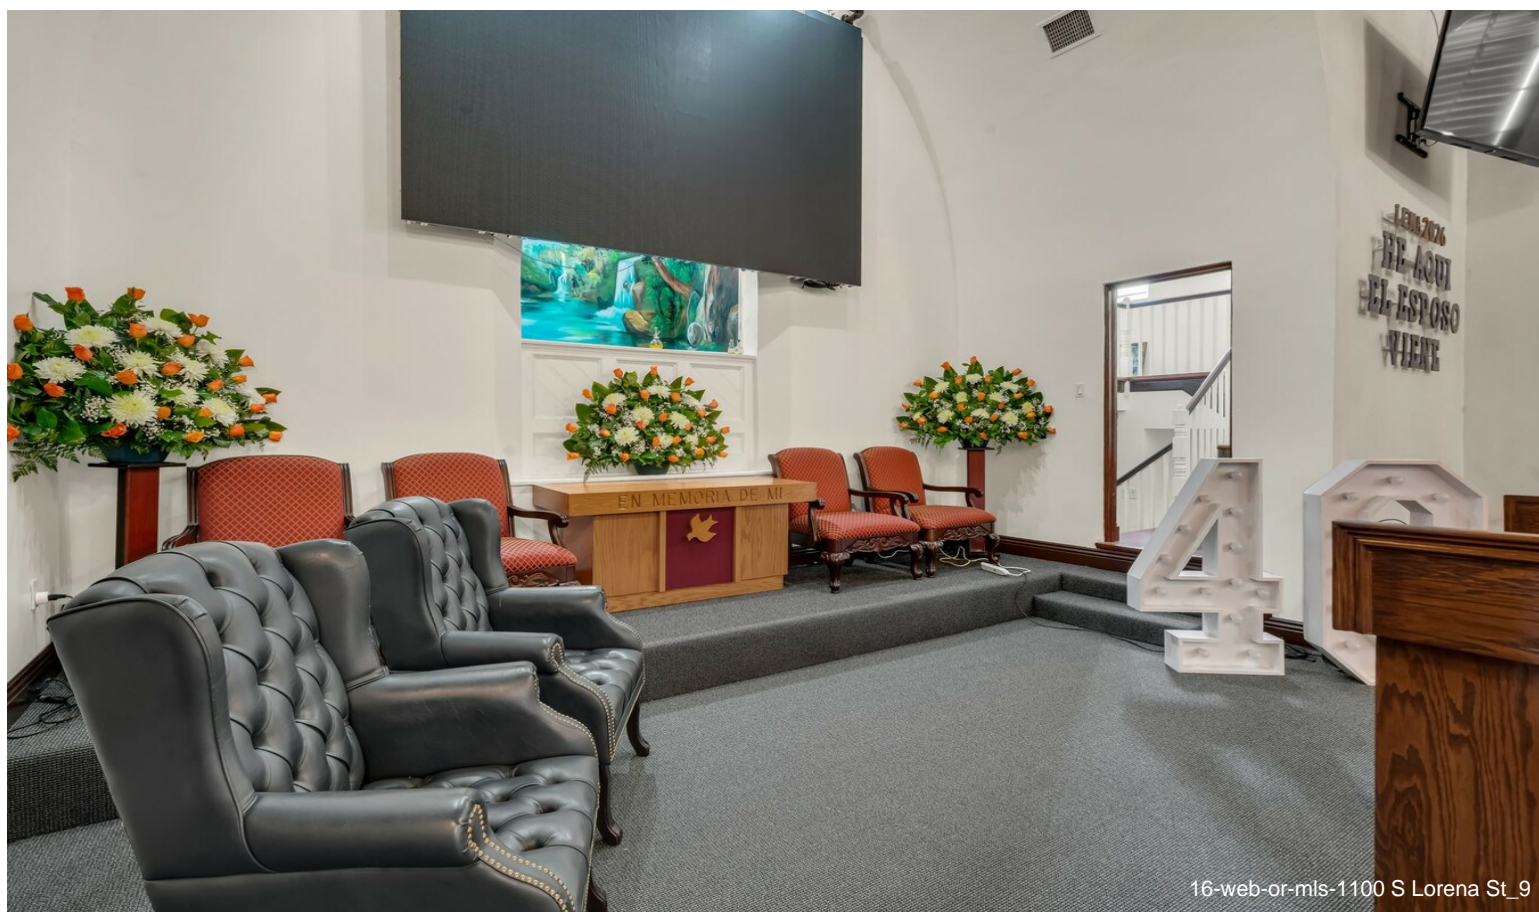

Property Photos

16-web-or-mls-1100 S Lorena St_9