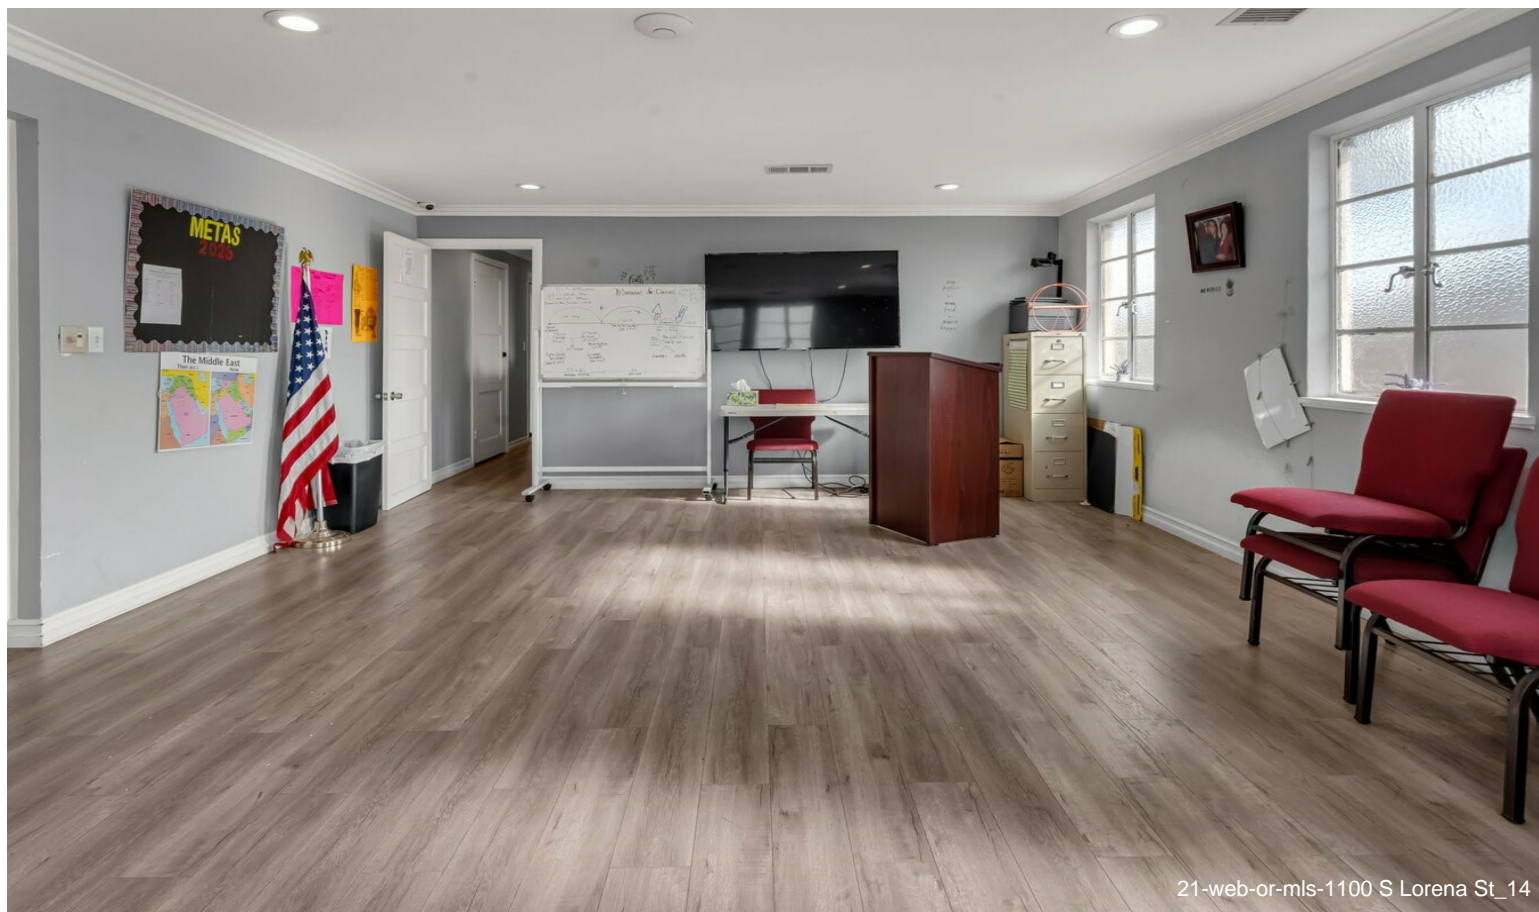

21-web-or-mis-1100 S Lorena St_14