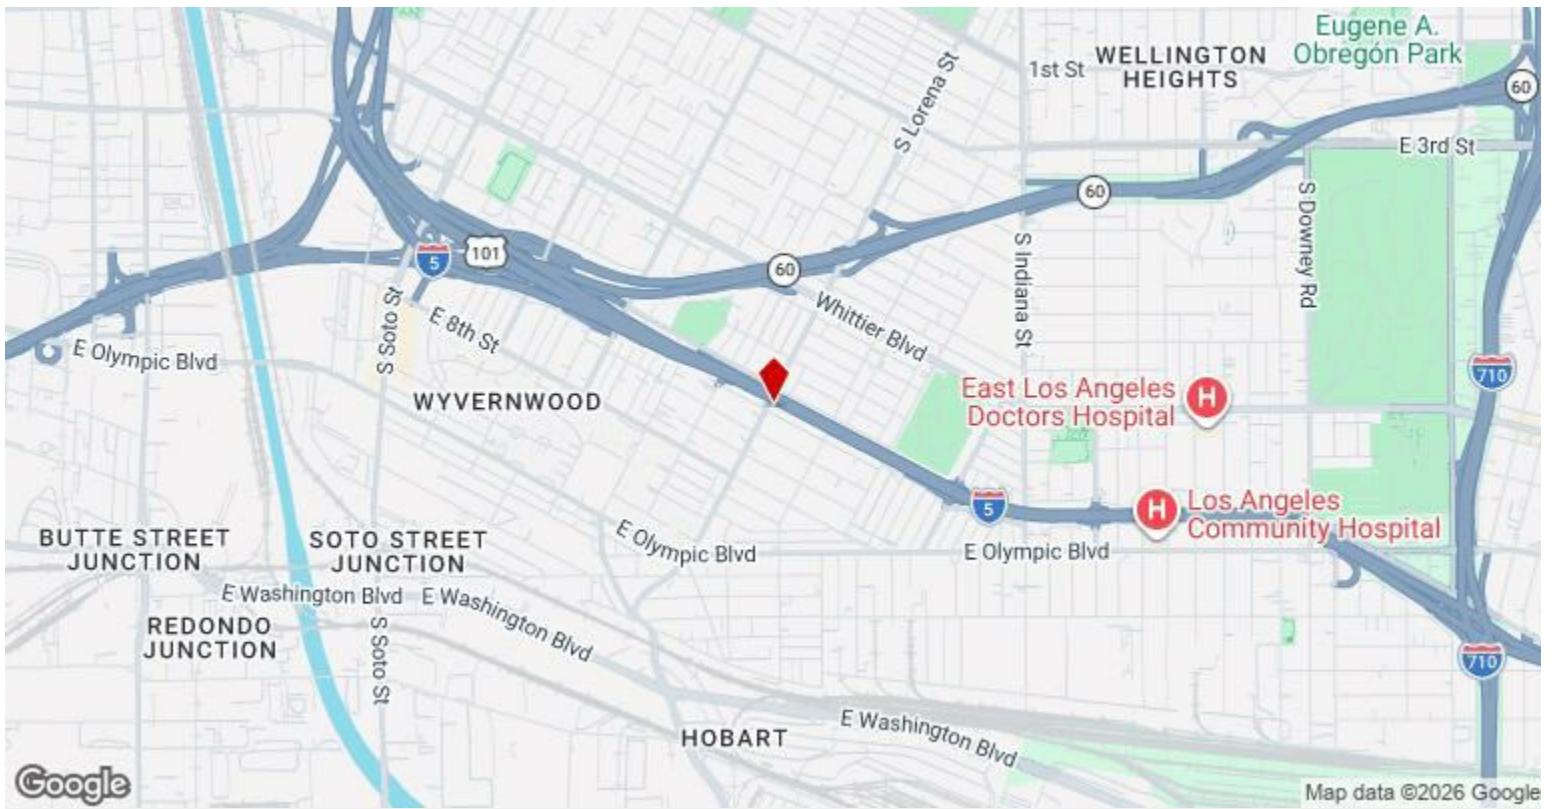

1100 Lorena St, Los Angeles, CA 90023