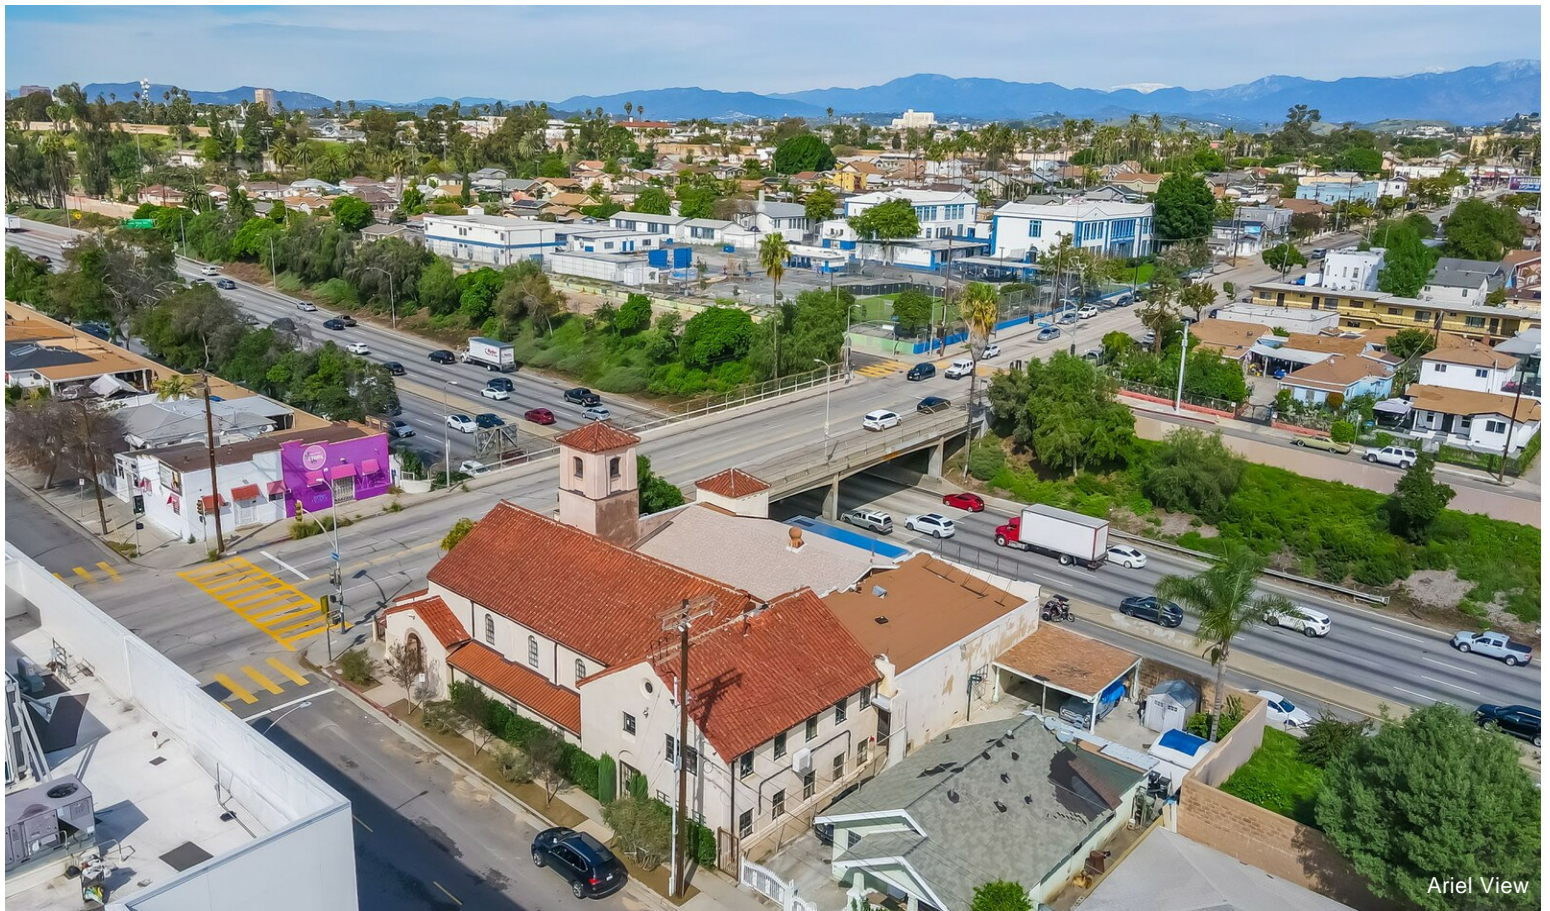

1100 Lorena St

\$2,259,000

Great opportunity to own an established religious facility located in Boyle Heights. This 8,761 square foot building sits on a 9,382 square foot LAC1 zoned lot. The Grand Main Sanctuary has high ceilings with exposed beams and elegant chandeliers. There is an elevated front stage with an adjacent baptismal pool. There are six large sized rooms that can be configured for office space, classroom, library or multi use. Two of these rooms have attached private bathrooms. There is an expansive cafeteria with an adjoining full kitchen, Storage space and additional restroom facilities. Owners have made many capital improvements including roof upgrades, interior renovations and new carpet installation in the Main Sanctuary. Brokers and Sellers make no representations or guarantees regarding square footage, room count, seating capacity, zoning, permitted uses, permits, or compliance with any governmental requirements. Property sold "As-Is." Buyer inspection is for informational purpose only no further repairs or credit to be provided. There is no onsite parking, only street parking. There is an opportunity for the Buyer to negotiate for parking use with...

Major Tenant Information

Tenant	SF Occupied	Lease Expired
Movimiento Pentecostal Hispano	-	

1100 Lorena St, Los Angeles, CA 90023

Property Photos

Property Photos

Property Photos

8-web-or-mls-1100 S Lorena St_1