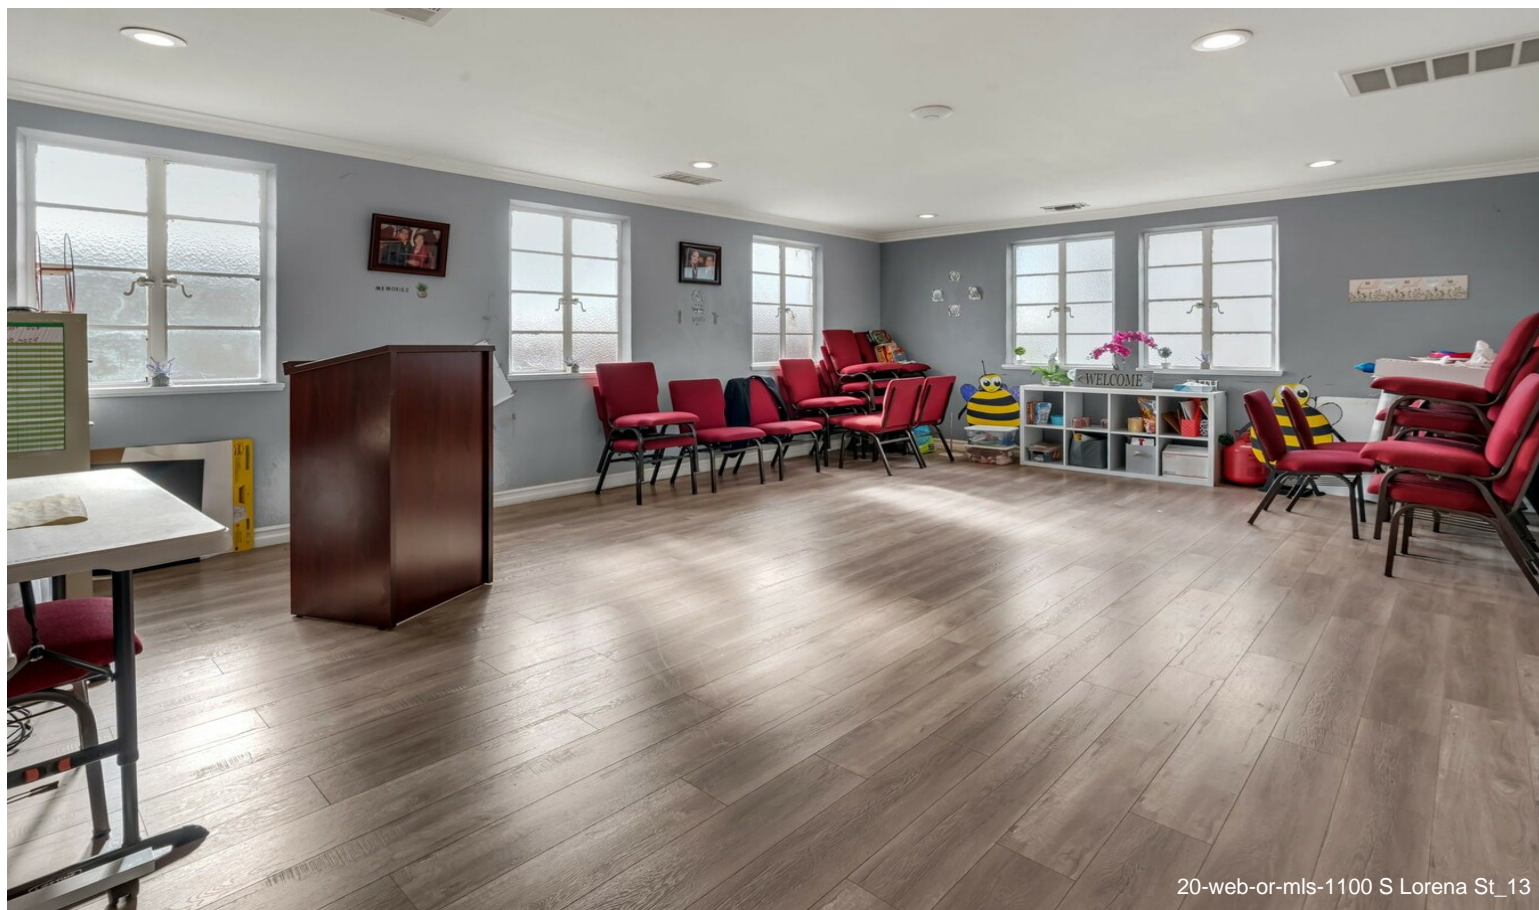

Property Photos

20-web-or-mis-1100 S Lorena St_13