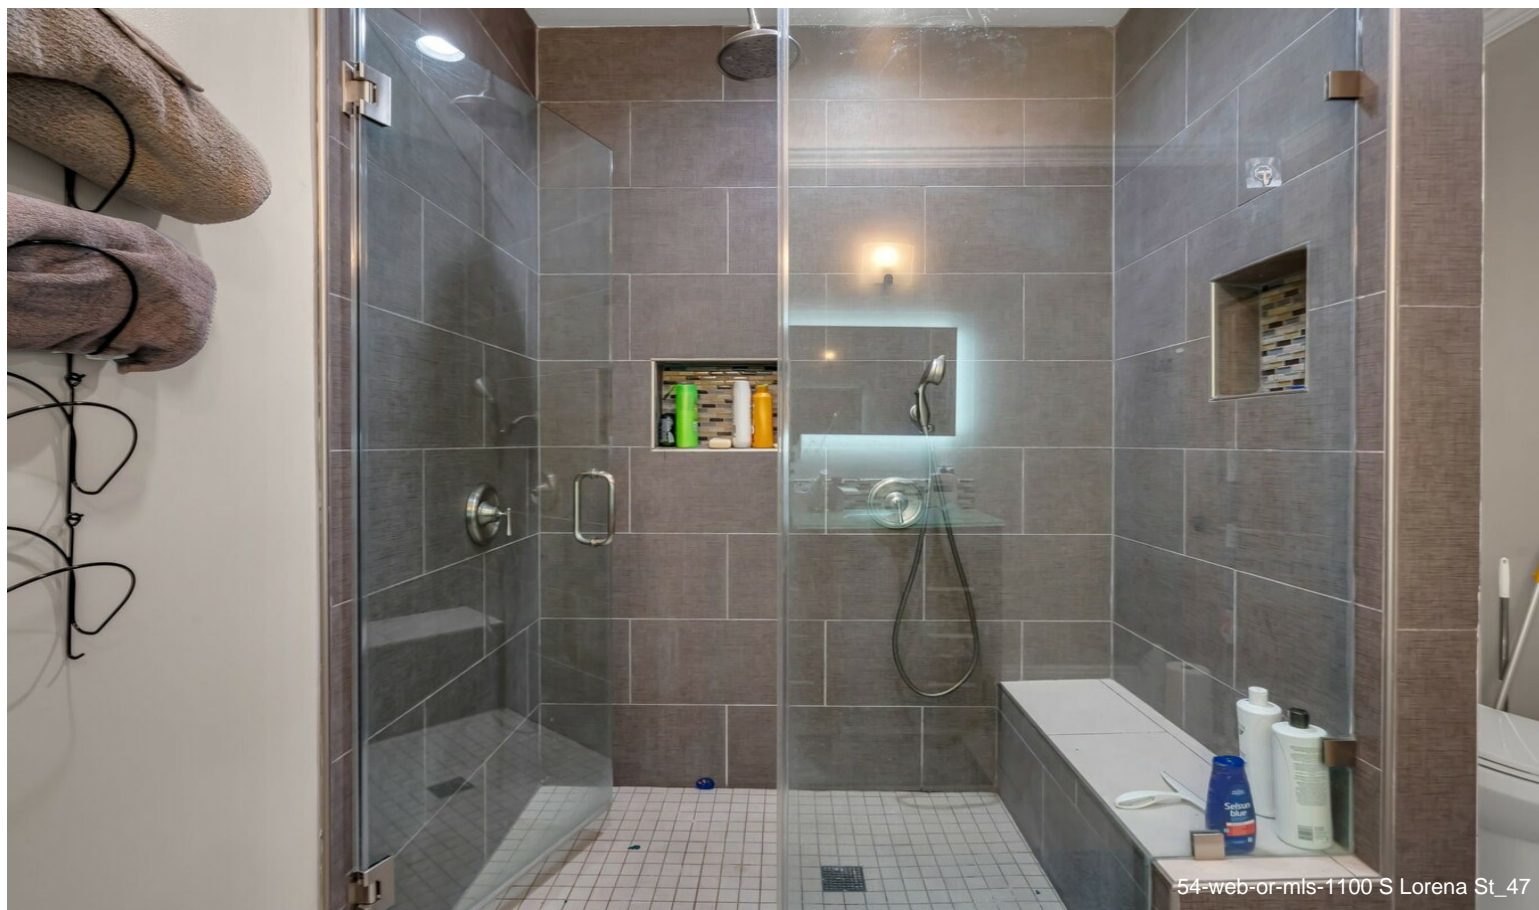

Property Photos

54-web-or-mls-1100 S Lorena St_47