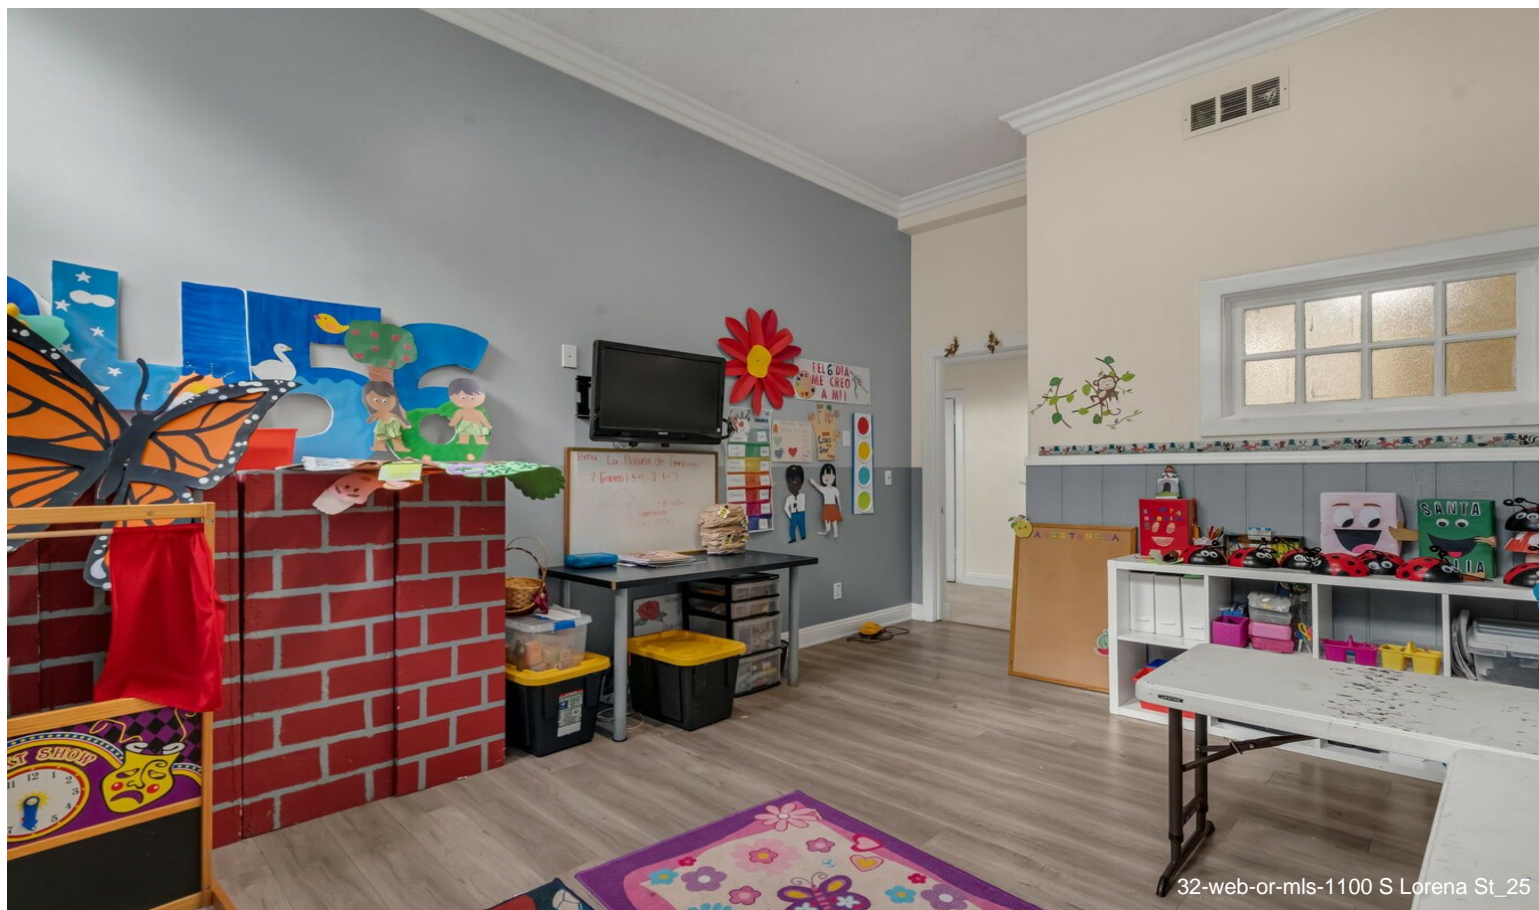

Property Photos

32-web-or-mls-1100 S Lorena St_25