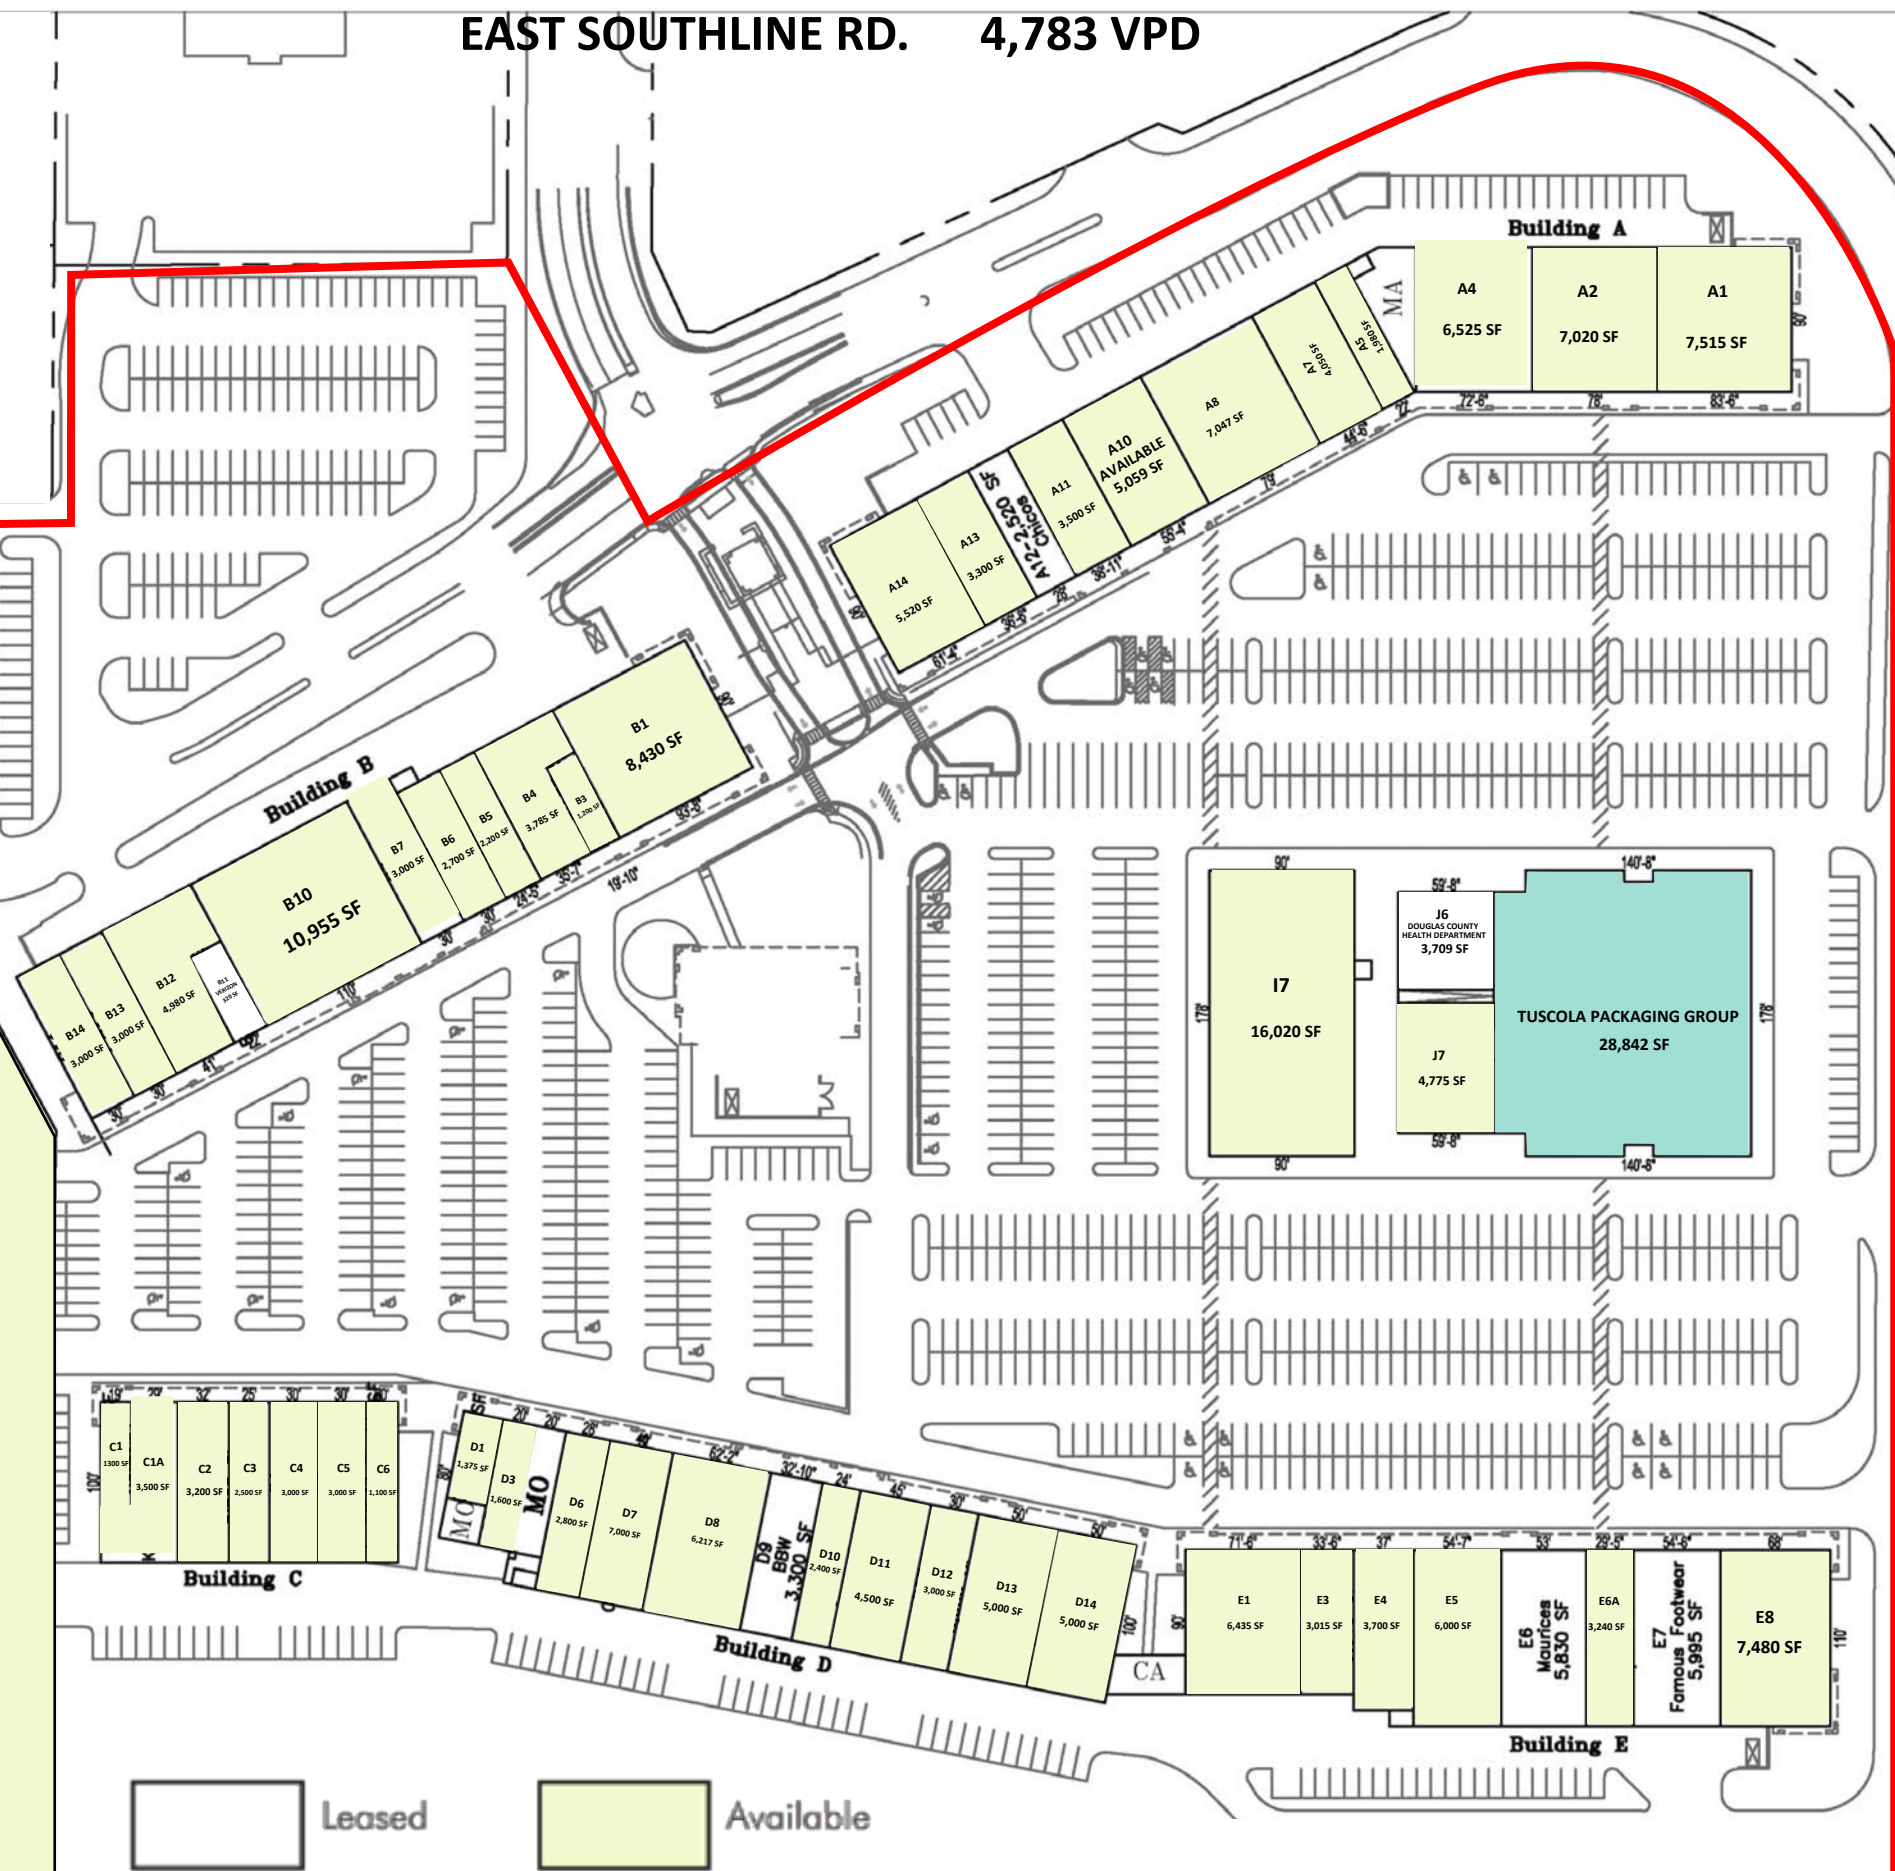

EAST SOUTHLINE RD. 4,783 VPD

AVAILABLE
9.5 ACRES

Leased Available

I-57 19,411 VPD

LEASING BY:

OUTLETS AT TUSCOLA
TUSCOLA, IL

D400 TUSCOLA BLVD.

SITE PLAN
SP