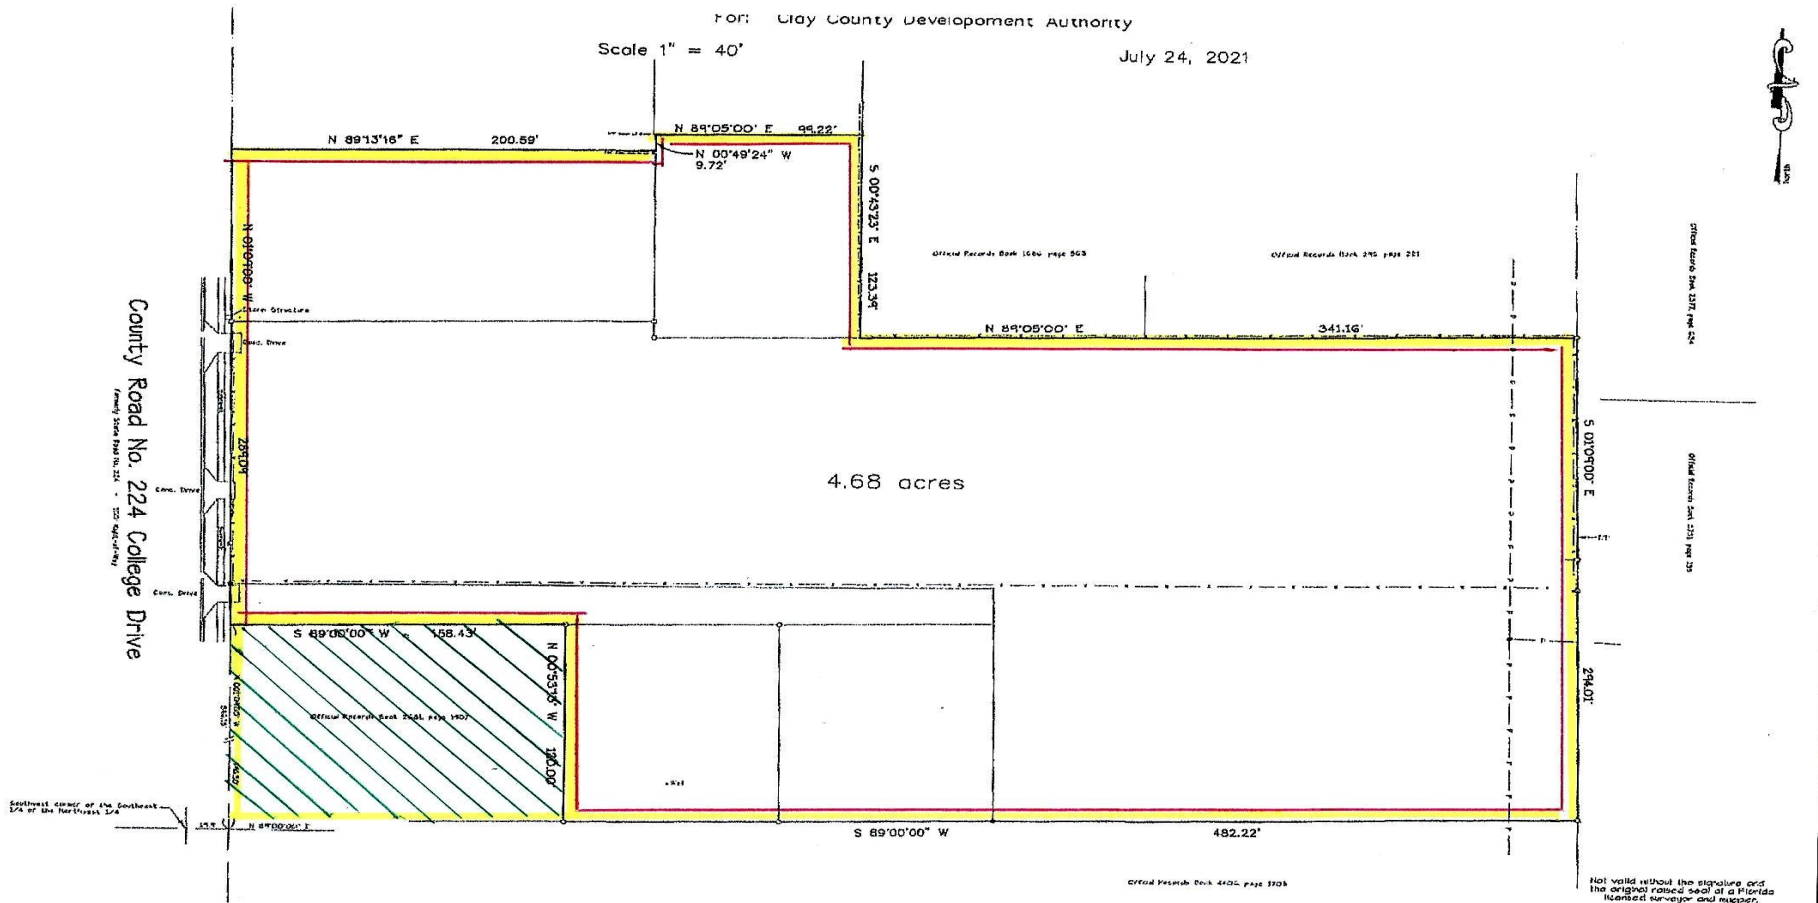

Commercial Property For Sale

4.68 Acres Zoned BB2

407 College Drive, Middleburg, FL

Stephen Nebrat
(904) 477-1017

snebrat@landmarkcommercialrg.com / terrytaylor@landmarkcommercialrg.com

407 CR 224 (COLLEGE DRIVE) – 4.68 ACRES – ZONED BB2

For: Clay County Development Authority

Scale 1" = 40'

July 24, 2021

407 College Drive, Middleburg, FL

Stephen Nebrat / Terry Taylor

(904) 477-1017 - (904) 838-5767