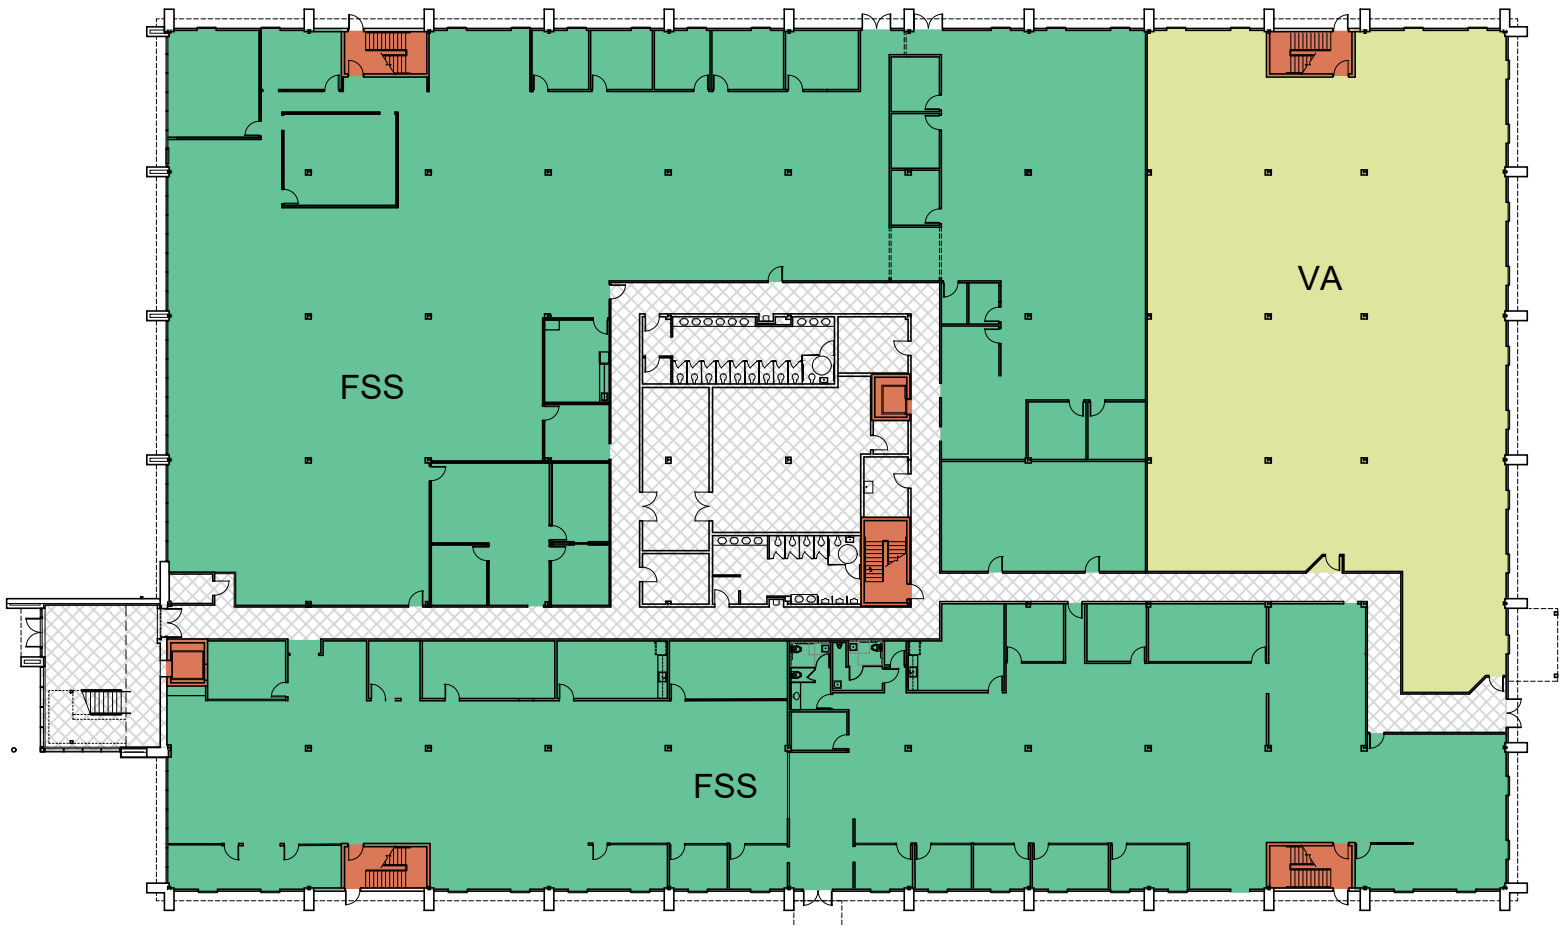

STARKEY LAKES BUILDING F
SECOND FLOOR

SCALE: 1" = 40'-0"

STARKEY LAKES BUILDING F
FIRST FLOOR

SCALE: 1" = 40'-0"