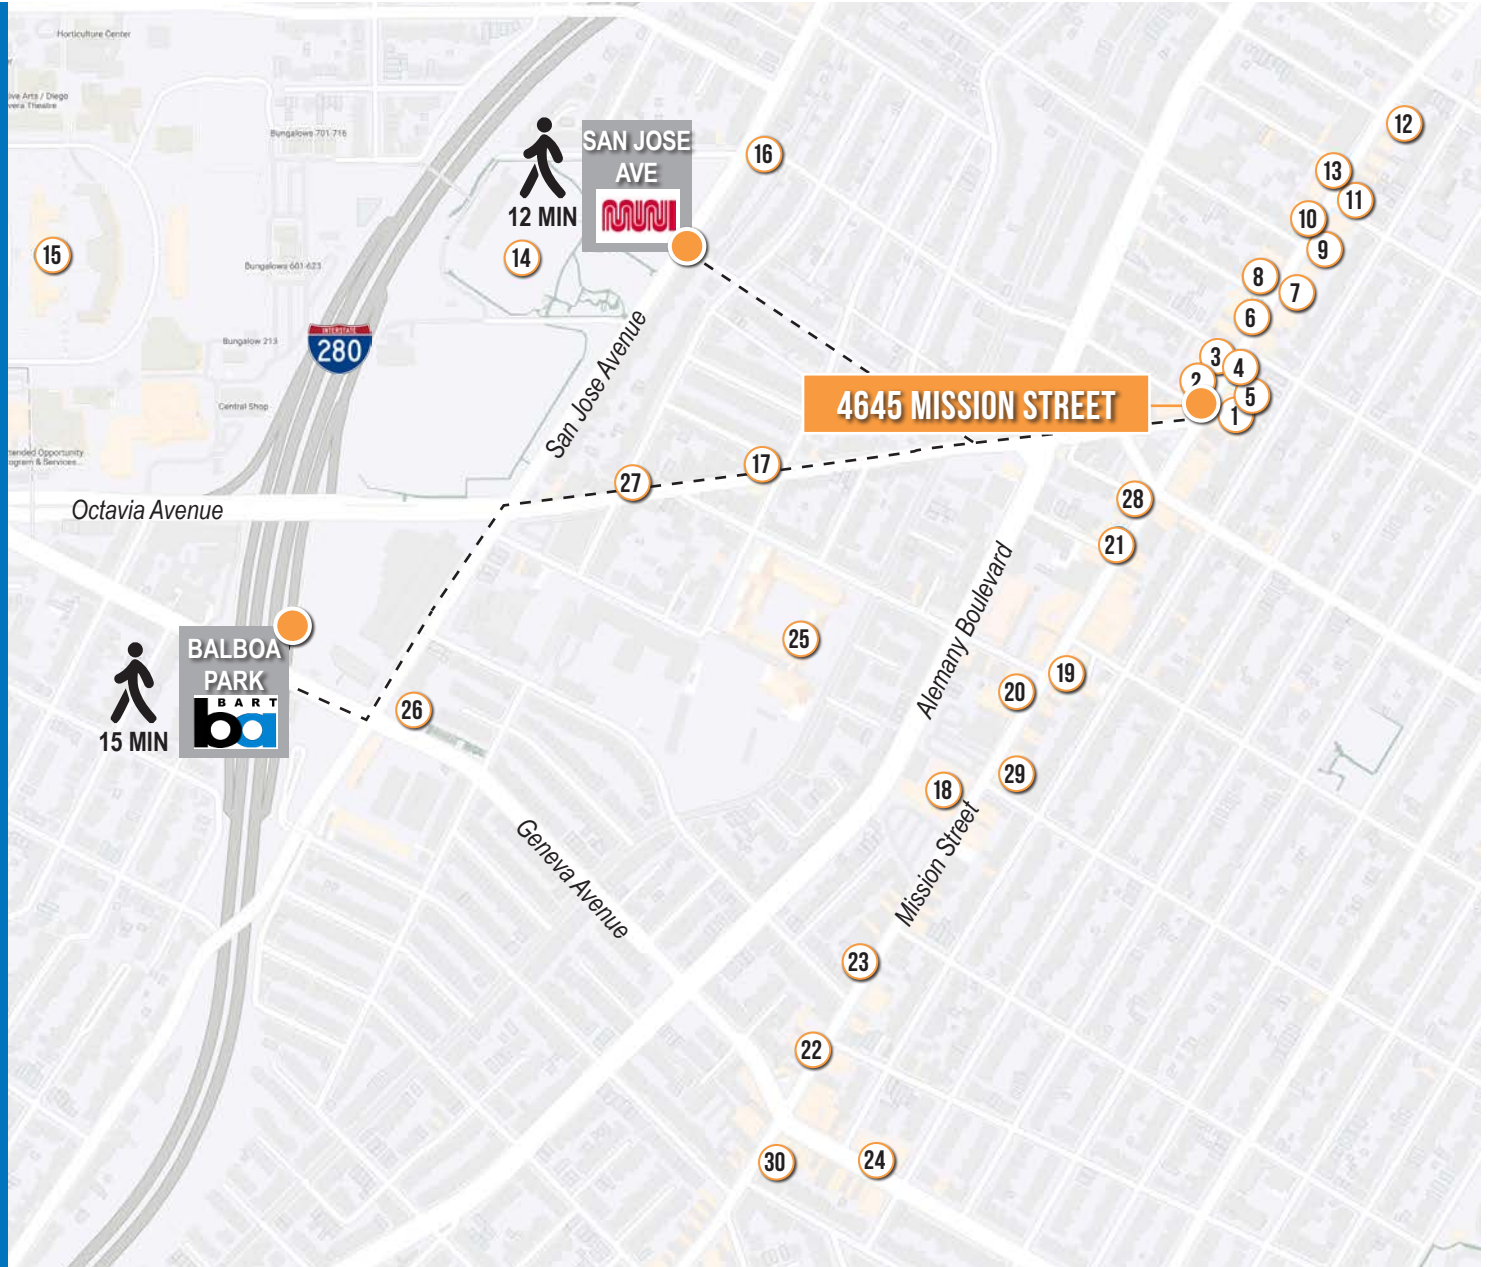

- + Significant Frontage
- + Large Signage Opportunity
- + Multiple Restrooms
- + Garage With Loading Dock
- + High Visibility Space From Ocean Avenue And Mission Street

4645 MISSION STREET

MEZZANINE

MEZZANINE

12 MIN to San Jose Ave Muni
13 MIN to Balboa Park
15 MIN to Balboa Park Bart

09 MIN to Noe Valley
12 MIN to SOMA
14 MIN to Mission District

03 MIN to 280 On-Ramp
07 MIN to 101 On-Ramp
10 MIN to 80 On-Ramp

4645 MISSION STREET

NEARBY AMENITIES

- 1.....Goodwill Store
- 2.....Boost Mobile
- 3.....El Chico Produce
- 4.....Tala Wine
- 5.....T-Mobile
- 6.....One Dollar Only
- 7.....Casa Lucaz #3
- 8.....O'Reilly Auto Parts
- 9.....Round Table Pizza
- 10.....Ann's Doughnut Coffee Shop
- 11.....Excelsior Coffee
- 12.....Amami Sushi Bistro
- 13.....Zabb Thai Cuisine
- 14.....Balboa Park
- 15.....City College of San Francisco
- 16.....Roxie Food Center
- 17.....Deli Man
- 18.....Safeway
- 19.....Taqueria El Farolito
- 20.....Gentilly
- 21.....Cumaica Coffee
- 22.....Rincon Latino Restaurant
- 23.....Little Joe's Pizza
- 24.....Walgreens
- 25.....Balboa High School
- 26.....Turo Cafe and Grill
- 27.....Pineapples
- 28.....Bottoms Up Bar & Lounge
- 29.....El Corazon Gallery
- 30.....Acme Workwear