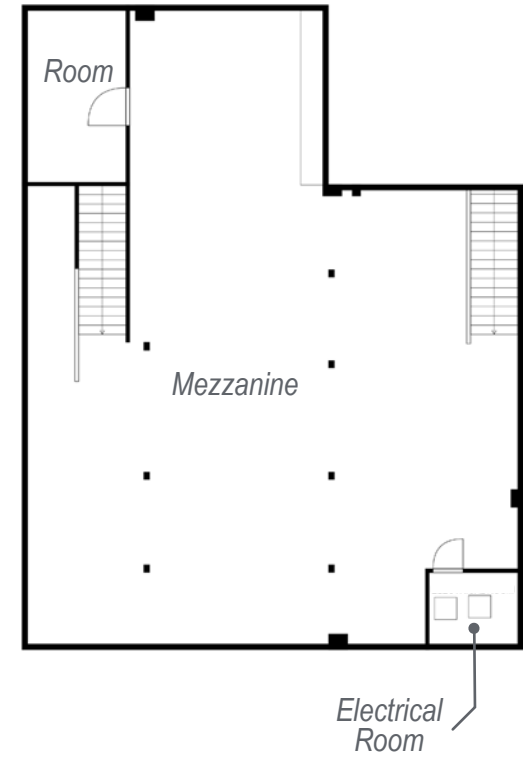

GARAGE / LOADING

RECEIVING ROOM

4645 MISSION STREET

FLOOR PLAN

Mezzanine: +/- 2,508 Square Feet
Ground Floor: +/- 10,283 Square Feet
TOTAL: +/- 12,791 Square Feet

4645 MISSION STREET

LOCATION OVERVIEW

Located just in the Mission Terrace neighborhood of San Francisco. The subject property is well located nearby amenities and public transportation.