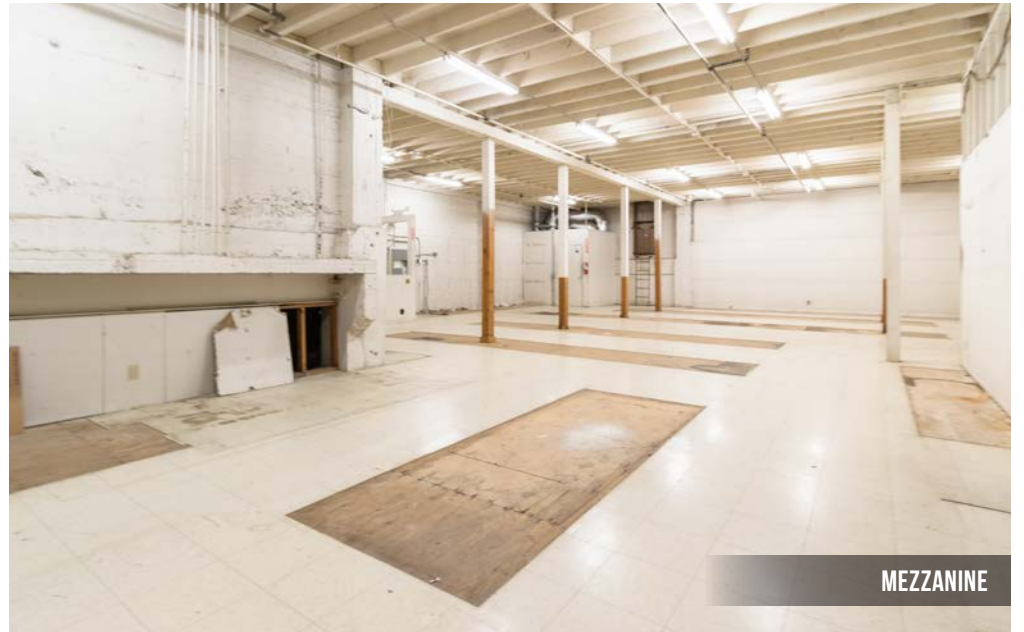

Mezzanine: +/- 2,508 Square Feet

Ground Floor: +/- 10,283 Square Feet

TOTAL: +/- 12,791 Square Feet

RENTAL RATE

Call Agent For Pricing

AVAILABLE

Immediately

BUILDING ATTRIBUTES

- + Significant Frontage
- + Large Signage Opportunity
- + Multiple Restrooms
- + Garage With Loading Dock
- + High Visibility Space From Ocean Avenue And Mission Street

4645 MISSION STREET

MEZZANINE

MEZZANINE

GARAGE / LOADING

RECEIVING ROOM

4645 MISSION STREET

FLOOR PLAN

Mezzanine: +/- 2,508 Square Feet
Ground Floor: +/- 10,283 Square Feet
TOTAL: +/- 12,791 Square Feet

4645 MISSION STREET

LOCATION OVERVIEW

Located just in the Mission Terrace neighborhood of San Francisco. The subject property is well located nearby amenities and public transportation.