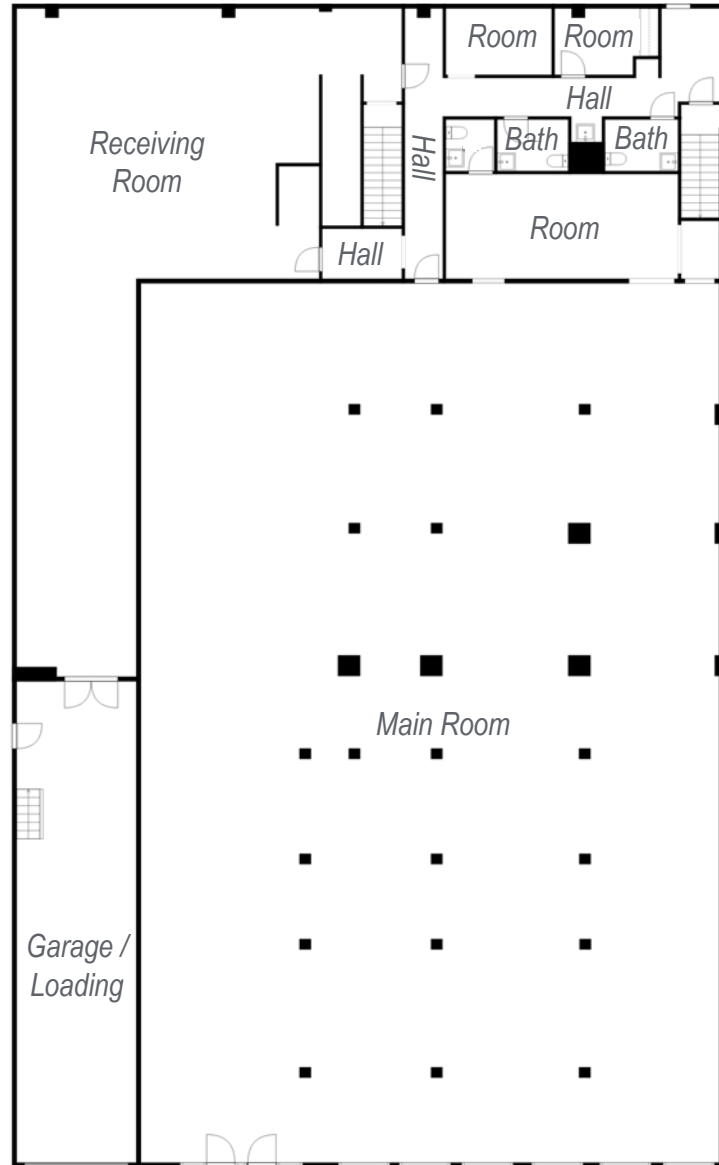

Mezzanine: +/- 2,508 Square Feet

Ground Floor: +/- 10,283 Square Feet

TOTAL: +/- 12,791 Square Feet

RENTAL RATE

Call Agent For Pricing

AVAILABLE

Immediately

BUILDING ATTRIBUTES

- + Significant Frontage
- + Large Signage Opportunity
- + Multiple Restrooms
- + Garage With Loading Dock
- + High Visibility Space From Ocean Avenue And Mission Street

4645 MISSION STREET

MEZZANINE

MEZZANINE

GARAGE / LOADING

RECEIVING ROOM

4645 MISSION STREET

FLOOR PLAN

Mezzanine: +/- 2,508 Square Feet
Ground Floor: +/- 10,283 Square Feet
TOTAL: +/- 12,791 Square Feet

4645 MISSION STREET

LOCATION OVERVIEW

Located just in the Mission Terrace neighborhood of San Francisco. The subject property is well located nearby amenities and public transportation.