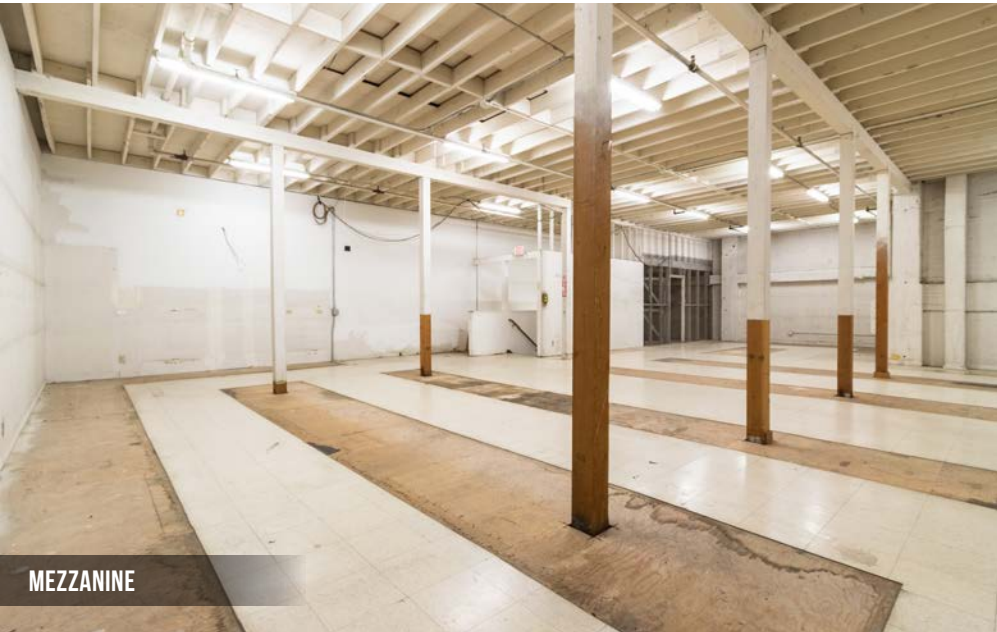

Mezzanine: +/- 2,508 Square Feet

Ground Floor: +/- 10,283 Square Feet

TOTAL: +/- 12,791 Square Feet

RENTAL RATE

Call Agent For Pricing

AVAILABLE

Immediately

BUILDING ATTRIBUTES

- + Significant Frontage
- + Large Signage Opportunity
- + Multiple Restrooms
- + Garage With Loading Dock
- + High Visibility Space From Ocean Avenue And Mission Street

4645 MISSION STREET

MEZZANINE

MEZZANINE

GARAGE / LOADING

RECEIVING ROOM

4645 MISSION STREET

FLOOR PLAN

Mezzanine: +/- 2,508 Square Feet
Ground Floor: +/- 10,283 Square Feet
TOTAL: +/- 12,791 Square Feet

4645 MISSION STREET

LOCATION OVERVIEW

Located just in the Mission Terrace neighborhood of San Francisco. The subject property is well located nearby amenities and public transportation.