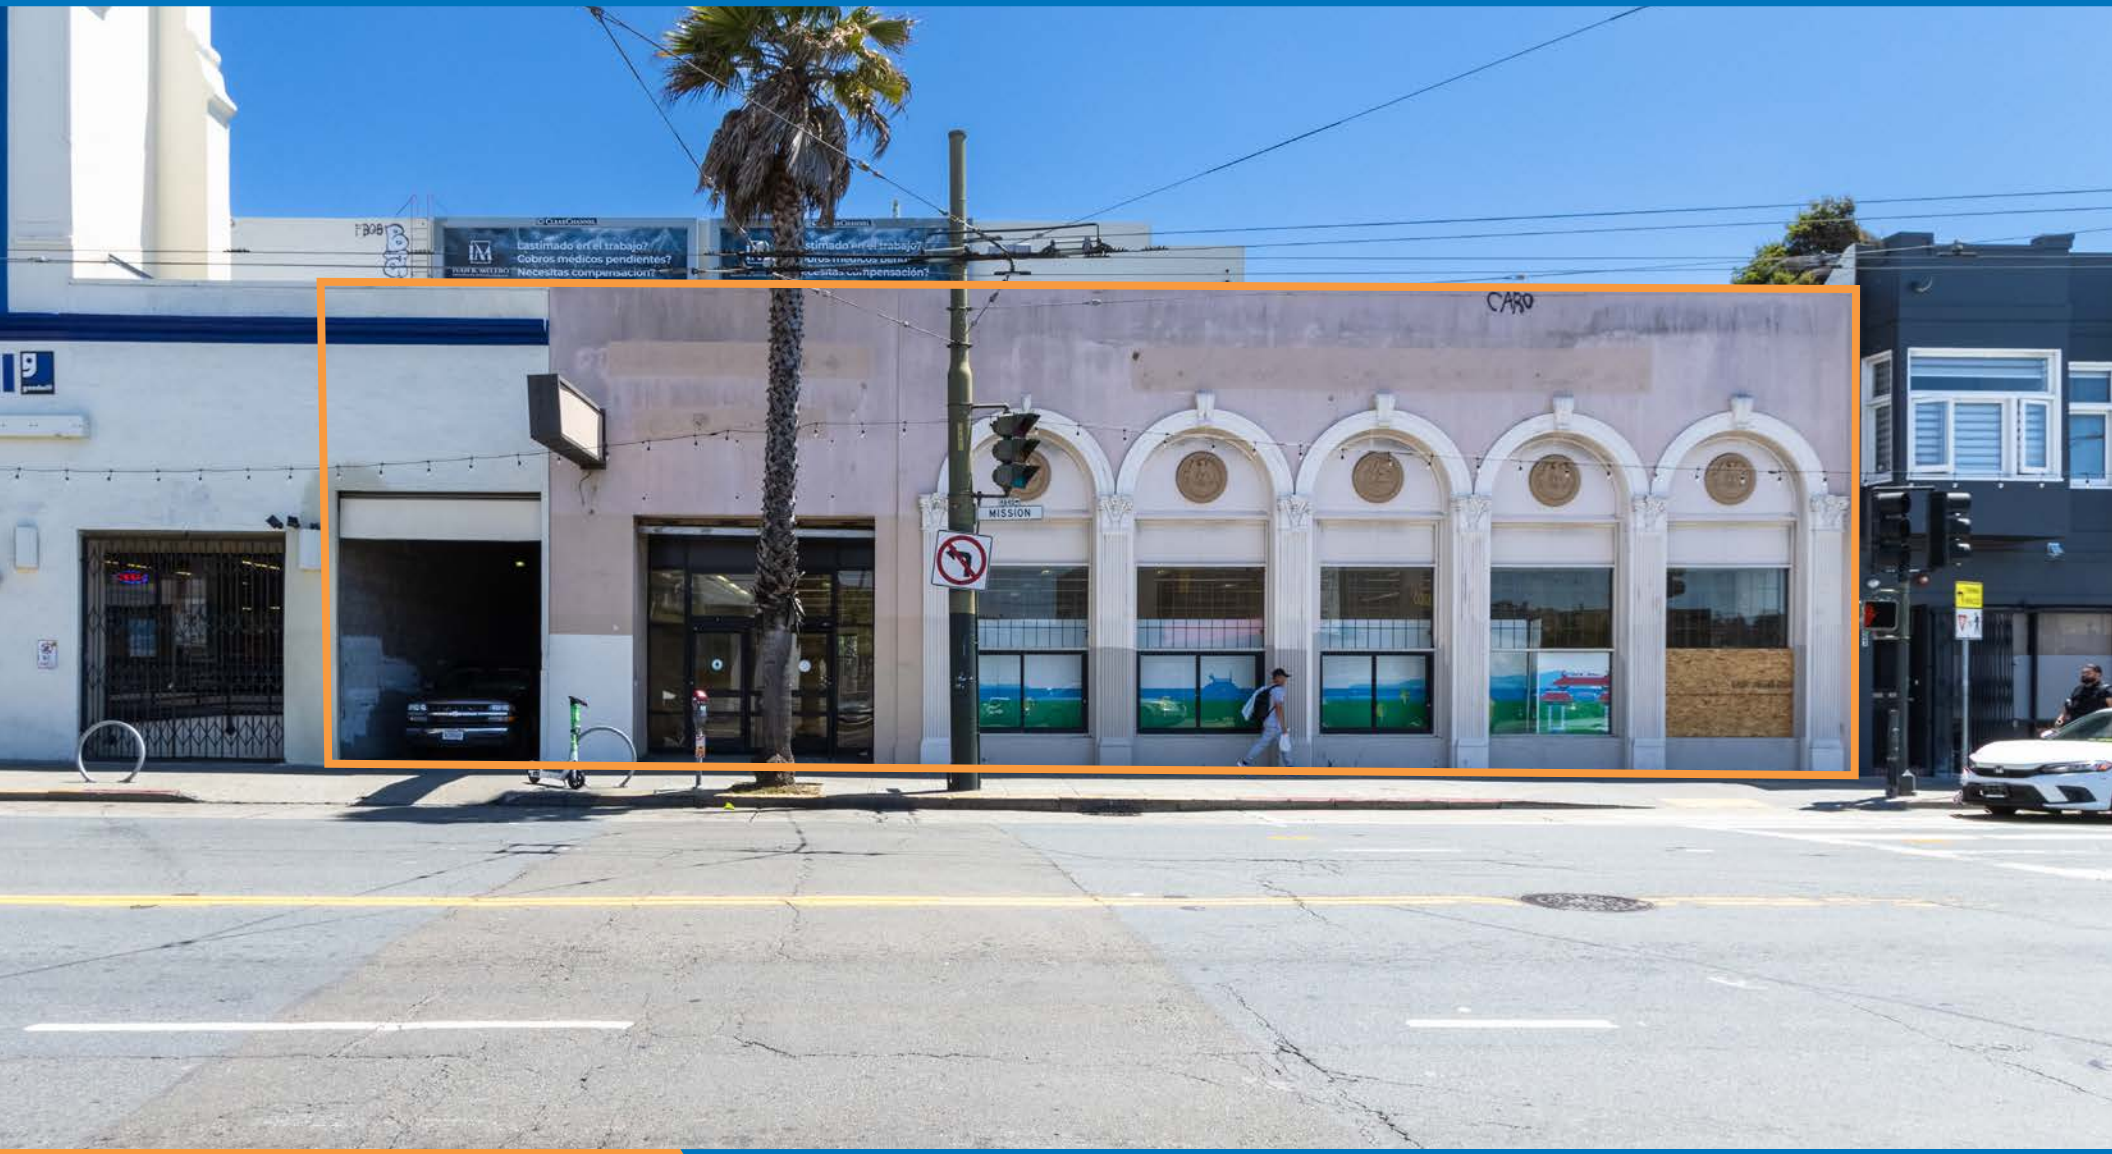

4645 MISSION STREET

FOR LEASE | LARGE FORMAT RETAIL WITH LOADING DOCK

TCP
TOUCHSTONE
COMMERCIAL PARTNERS

4645 MISSION STREET

PROPERTY SUMMARY

ADDRESS

4645 Mission Street, San Francisco, CA 94112

AVAILABLE SPACE

Mezzanine: +/- 2,508 Square Feet

Ground Floor: +/- 10,283 Square Feet

TOTAL: +/- 12,791 Square Feet

RENTAL RATE

Call Agent For Pricing

AVAILABLE

Immediately

BUILDING ATTRIBUTES

- + Significant Frontage
- + Large Signage Opportunity
- + Multiple Restrooms
- + Garage With Loading Dock
- + High Visibility Space From Ocean Avenue And Mission Street

4645 MISSION STREET

MEZZANINE

MEZZANINE

GARAGE / LOADING

RECEIVING ROOM

4645 MISSION STREET

FLOOR PLAN

Mezzanine: +/- 2,508 Square Feet
Ground Floor: +/- 10,283 Square Feet
TOTAL: +/- 12,791 Square Feet

4645 MISSION STREET

LOCATION OVERVIEW

Located just in the Mission Terrace neighborhood of San Francisco. The subject property is well located nearby amenities and public transportation.