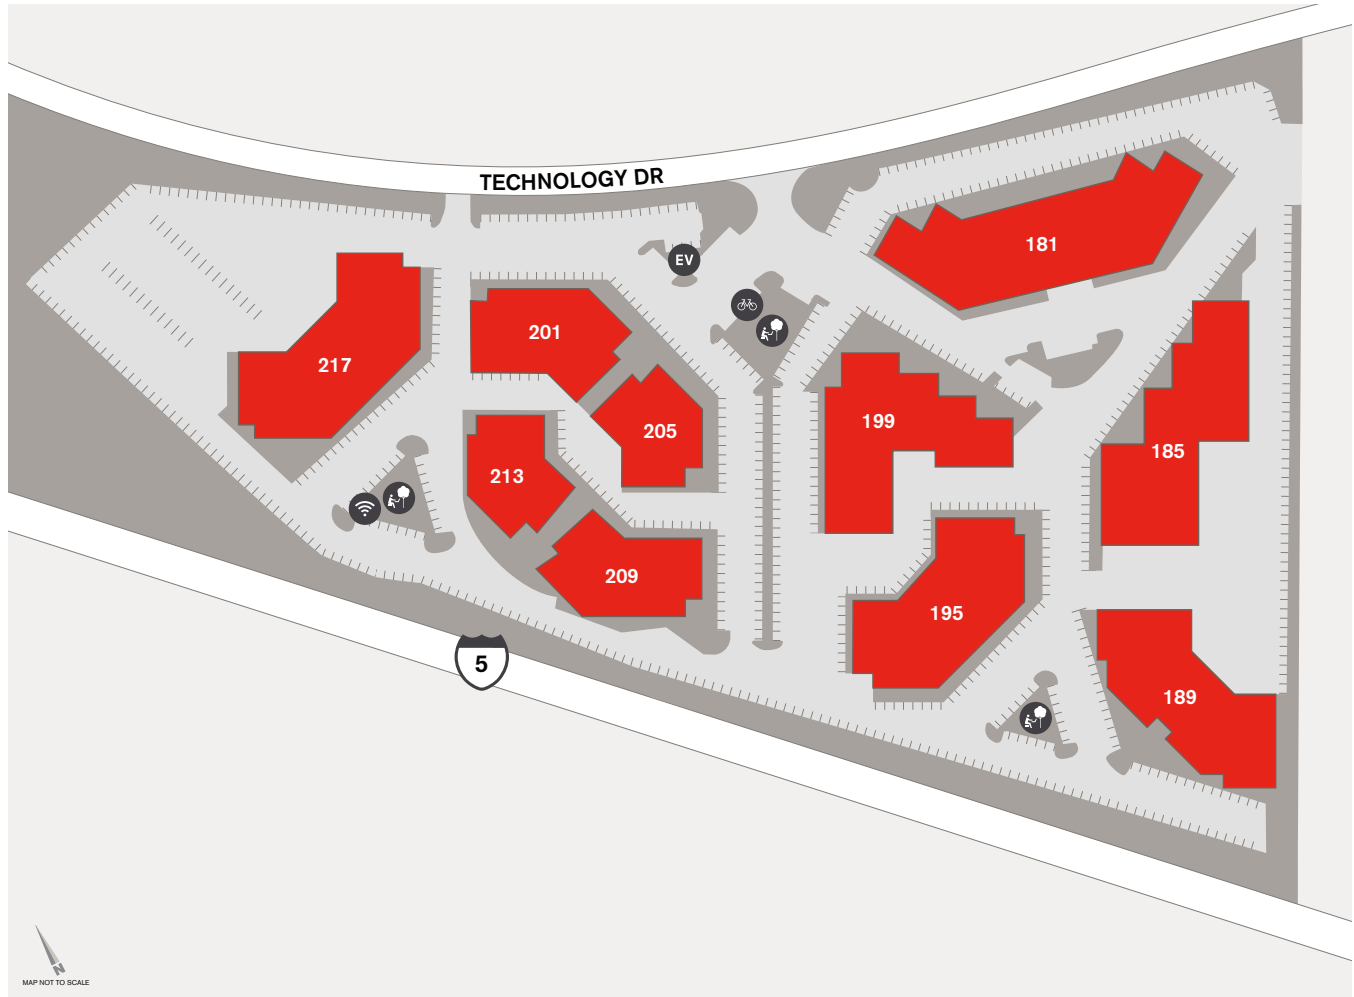

### Luxury Apartment Homes

Enjoy resort-style living at nearby apartment homes at The Village, The Park, Centerpointe, Westview or Los Olivos.

**AMENITIES**

181-217 Technology Drive, Irvine, CA 92618

Bike Share