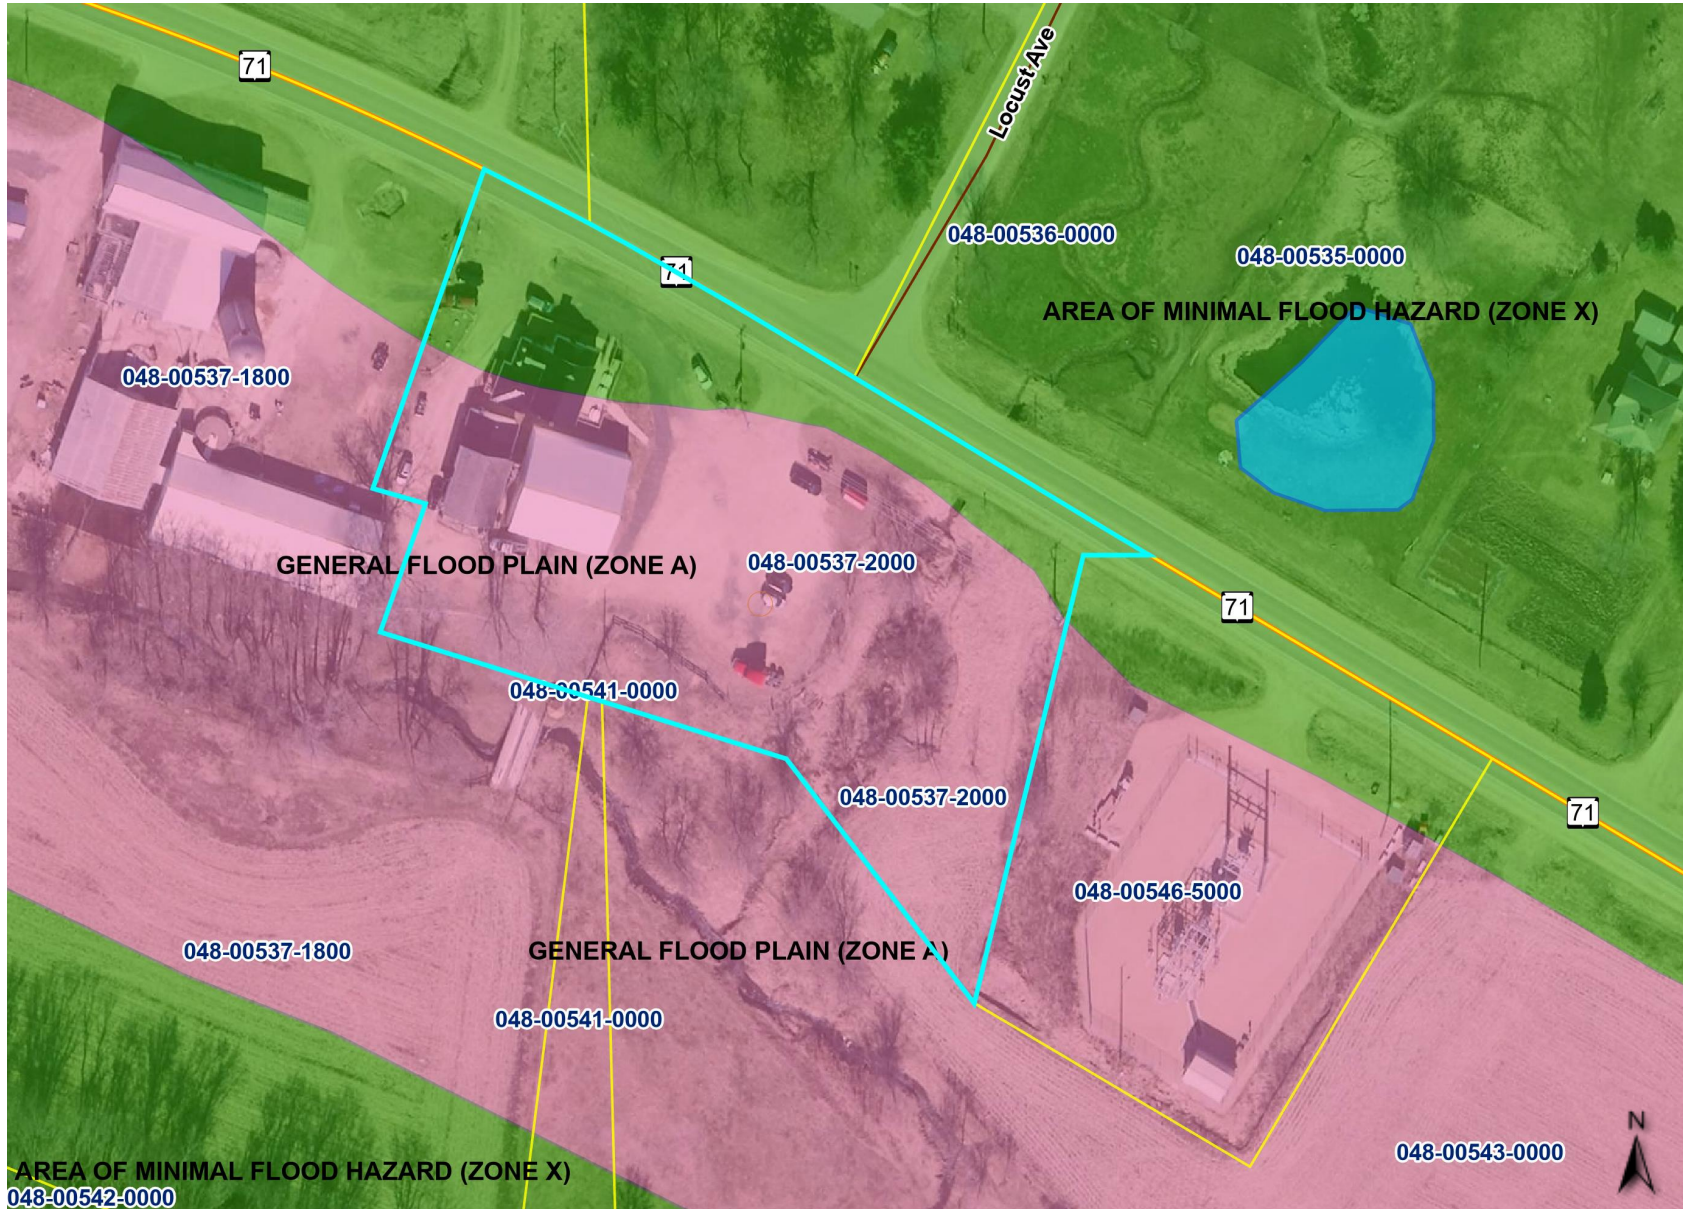

26225 Hwy 71, Wilton

Created by: null

- Parcels
-  Parcels
 -  Lakes and Rivers
 -  Parcel Labels
 -  Fort McCoy
 -  Monroe County
 -  Interstates
 -  US Highways
 -  State Highways
 -  County Roads
 -  Local Roads and Streets
 -  Fort McCoy Roads
 -  Named Private Drive
 -  Limited Access
 -  Ramp
 -  Railroads

26225 Hwy 71, Wilton-Floodplain

Created by: null

- Parcels
- Lakes and Rivers
- Parcel Labels
- Fort McCoy
- Monroe County
- Interstates
- US Highways
- State Highways
- County Roads
- Local Roads and Streets
- Fort McCoy Roads
- Named Private Drive
- Limited Access
- Ramp
- Railroads
- Flood Zone Type
- A-GFP
- AE-FF
- AE-FW
- X