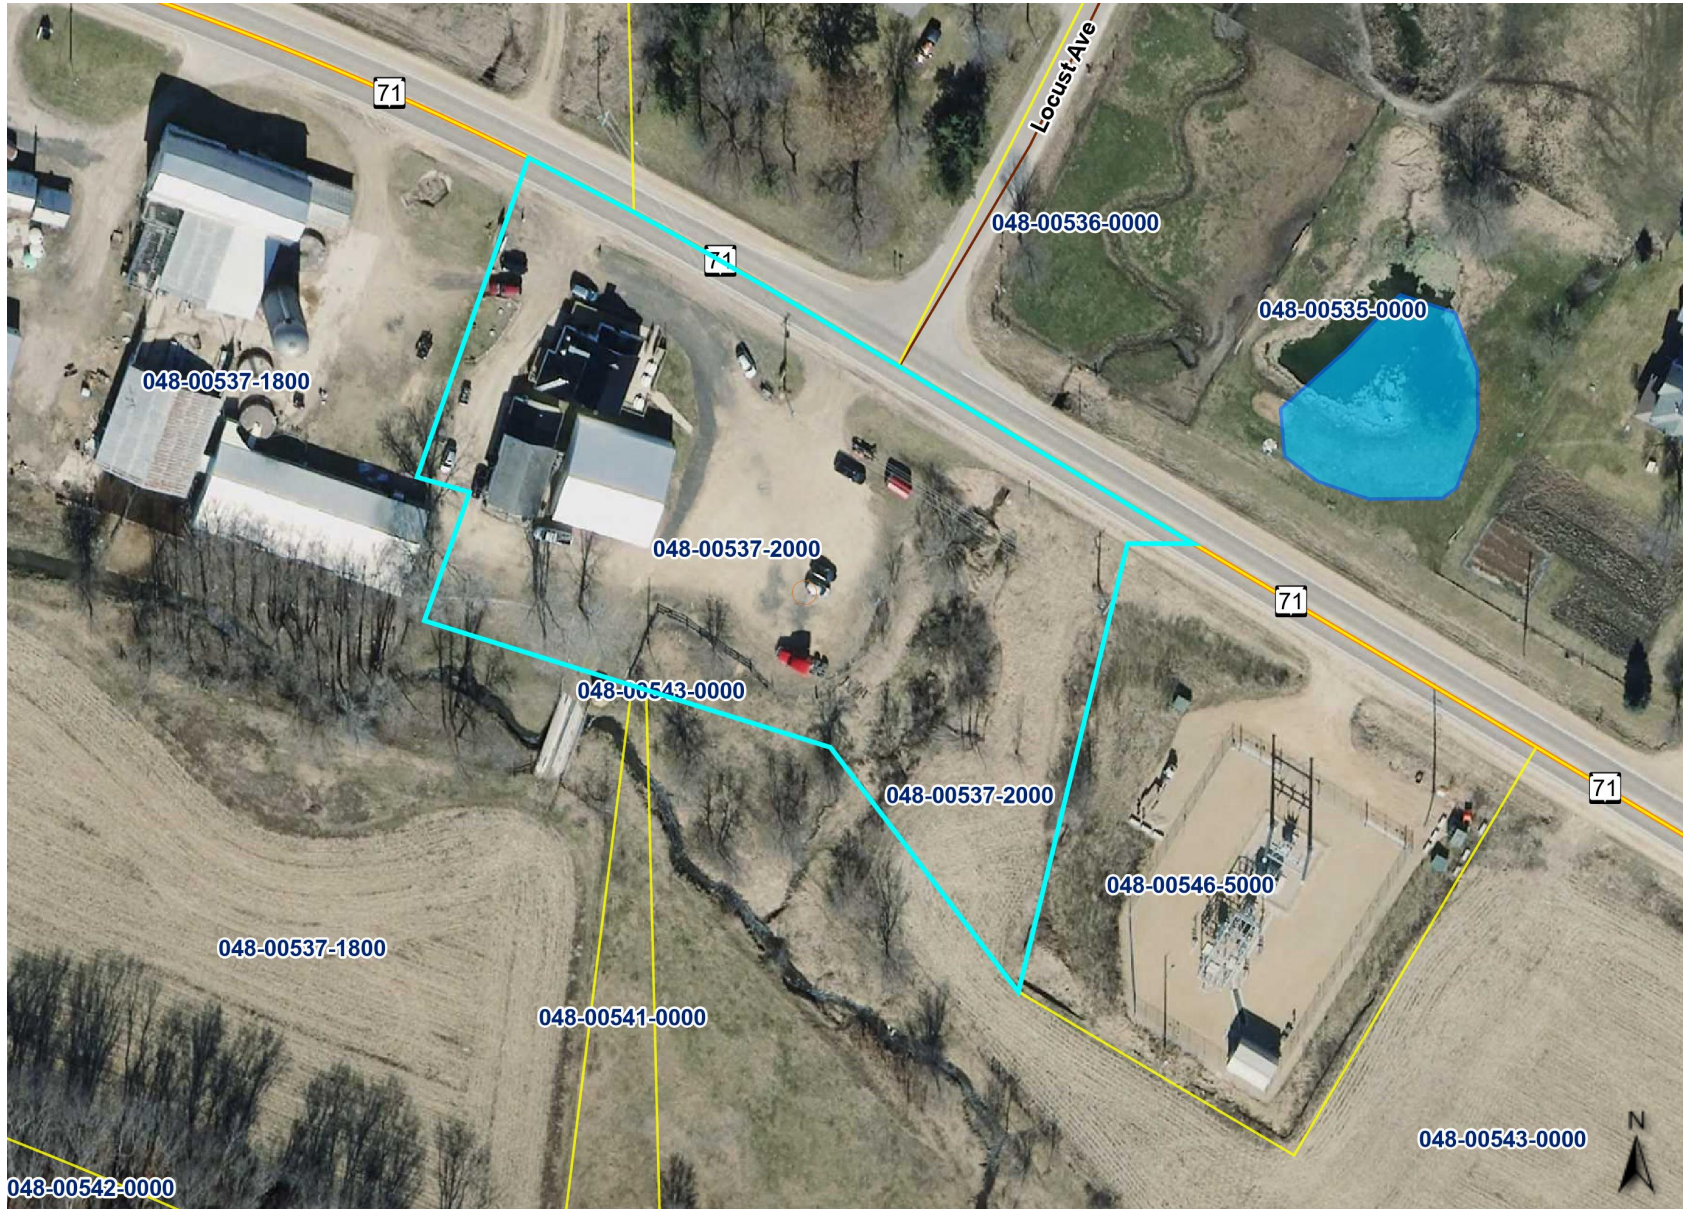

26225 Hwy 71, Wilton

Created by: null

- Parcels
-  Parcels
 -  Lakes and Rivers
 -  Parcel Labels
 -  Fort McCoy
 -  Monroe County
 -  Interstates
 -  US Highways
 -  State Highways
 -  County Roads
 -  Local Roads and Streets
 -  Fort McCoy Roads
 -  Named Private Drive
 -  Limited Access
 -  Ramp
 -  Railroads

26225 Hwy 71, Wilton-Floodplain

Created by: null

- Parcels
- Lakes and Rivers
- Parcel Labels
- Fort McCoy
- Monroe County
- Interstates
- US Highways
- State Highways
- County Roads
- Local Roads and Streets
- Fort McCoy Roads
- Named Private Drive
- Limited Access
- Ramp
- Railroads
- Flood Zone Type
- A-GFP
- AE-FF
- AE-FW
- X