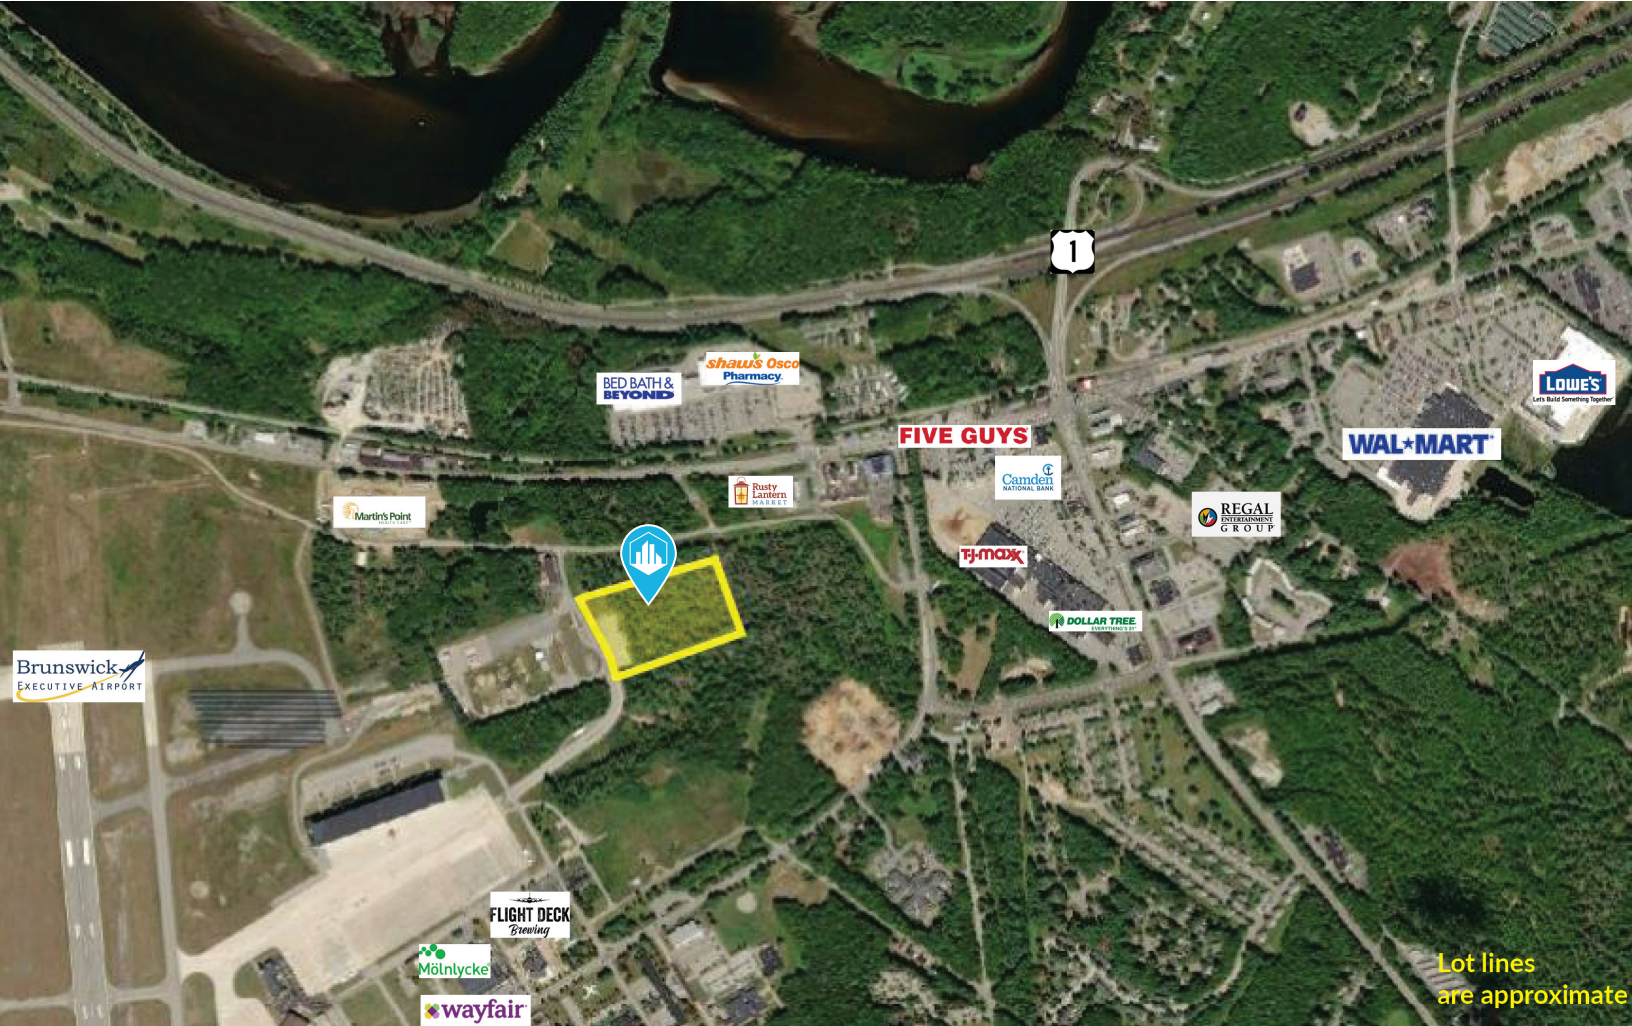

FOR LEASE

0 KATAHDIN DRIVE
BRUNSWICK, ME 04011

CONTACT US

NICK LUCAS
BROKER
+1 207 557 3513 C
NLUCAS@BOULOS.COM

CHRIS PASZYC, CCIM, SIOR
PARTNER
+1 207 939 4147 C
CPASZYC@BOULOS.COM

CHRIS ROMANO
ASSOCIATE
+1 207 233 1792 C
CROMANO@BOULOS.COM

©2024 The Boulos Company, Inc. All rights reserved. This information has been obtained from sources believed reliable, but has not been verified for accuracy or completeness. You should conduct a careful, independent investigation of the property and verify all information. Any reliance on this information is solely at your own risk. The Boulos Company and The Boulos Company logo are service marks of The Boulos Company, Inc. All other marks displayed on this document are the property of their respective owners. Photos herein are the property of their respective owners. Use of these images without the express written consent of the owner is prohibited.