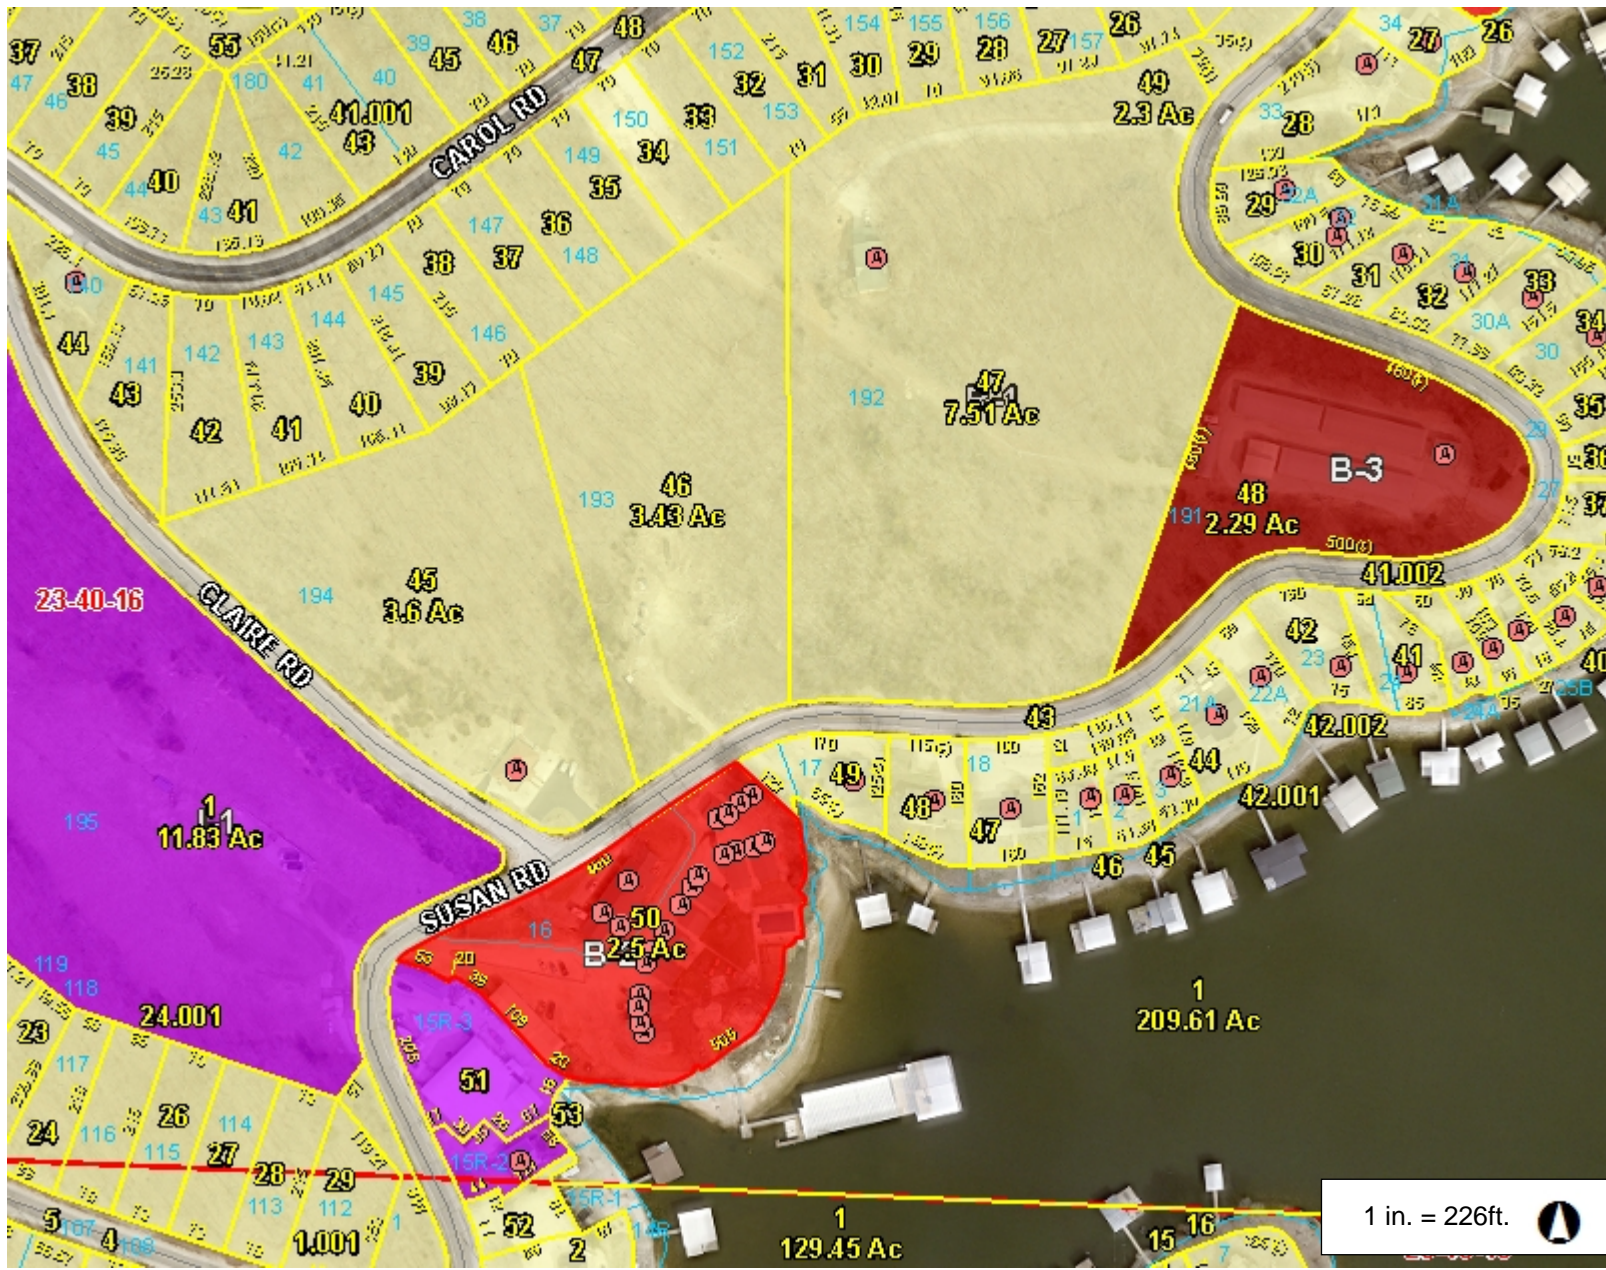

# Camden County, MO

### Legend

- Highway
  - Interstate Highway
  - US Highway
  - Numbered State Highway
  - Lettered State Highway
- Road
- Address Point
- Condo Point
- Parcel
- Corporate Limit Line
- Land Hook
  - DASHED LAND HOOK
  - SOLID LAND HOOK
- Original Lot
- Section
- County Boundary
- Zoning
  - A-1
  - A-R
  - B-1
  - B-2
  - B-3
  - I-1
  - OUT
  - P-1
  - P-2

1 in. = 226ft.

452.3      0      226.17      452.3 Feet

This Cadastral Map is for informational purposes only. It does not purport to represent a property boundary survey of the parcels shown and shall not be used for conveyances or the establishment of property boundaries.  
THIS MAP IS NOT TO BE USED FOR NAVIGATION