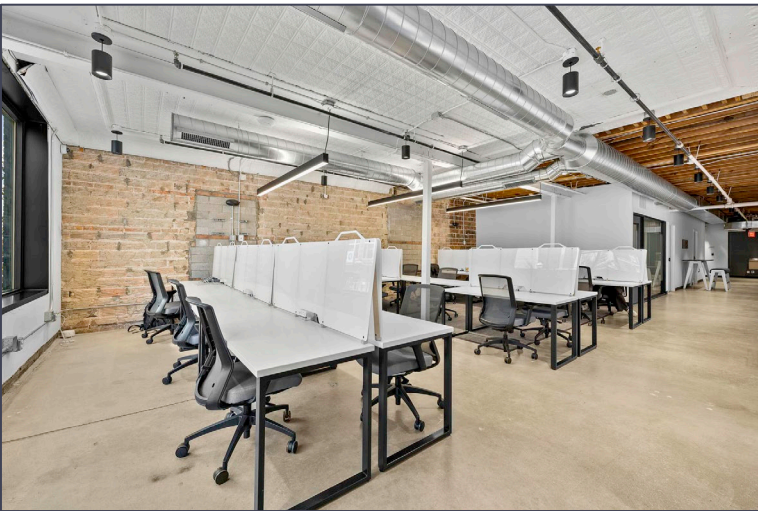

200 South First Street – Ann Arbor

Office For Lease

1,000 - 5,000
Square Feet
AVAILABLE

Interior Photos

For more information, please contact:

DRAKE FILIPPIS
(248) 799 3161
dfilippis@signatureassociates.com

JAY CHAVEY
(248) 948 4196
jchavey@signatureassociates.com

SIGNATURE ASSOCIATES
One Towne Square, Suite 1200
Southfield, MI 48076
www.signatureassociates.com