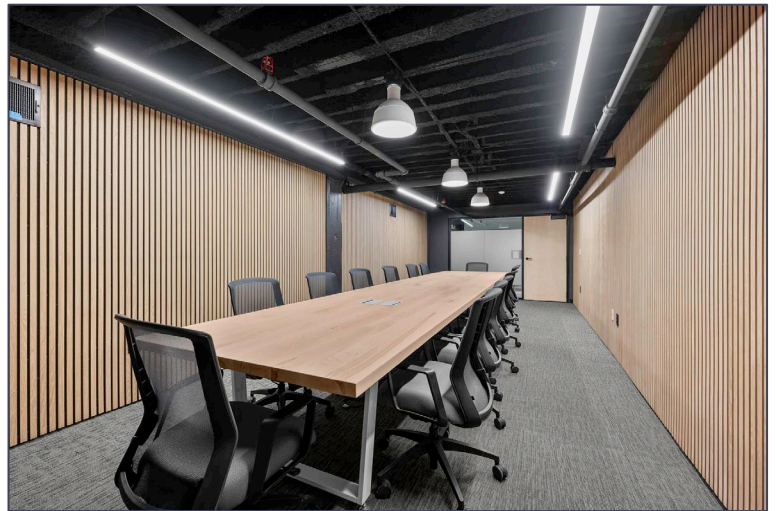

200 South First Street – Ann Arbor

Office For Lease

1,000 - 5,000
Square Feet
AVAILABLE

Interior Photos

For more information, please contact:

DRAKE FILIPPIS
(248) 799 3161
dfilippis@signatureassociates.com

JAY CHAVEY
(248) 948 4196
jchavey@signatureassociates.com

SIGNATURE ASSOCIATES
One Towne Square, Suite 1200
Southfield, MI 48076
www.signatureassociates.com