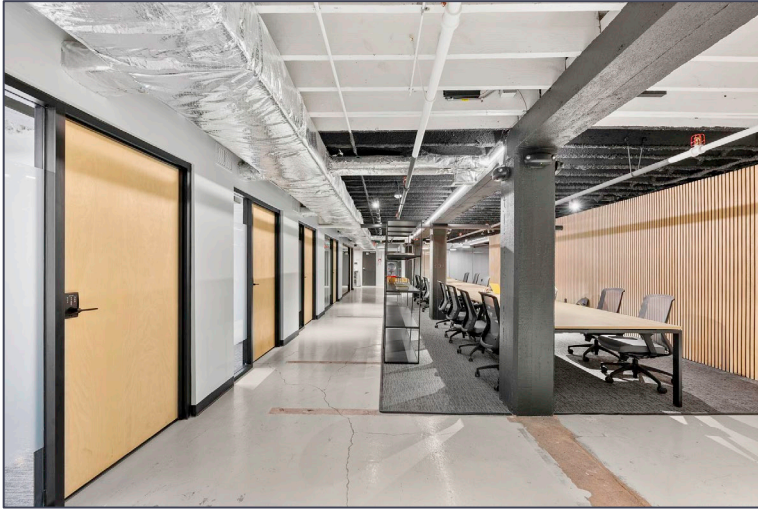

200 South First Street – Ann Arbor

Office For Lease

1,000 - 5,000
Square Feet
AVAILABLE

Interior Photos

For more information, please contact:

DRAKE FILIPPIS
(248) 799 3161
dfilippis@signatureassociates.com

JAY CHAVEY
(248) 948 4196
jchavey@signatureassociates.com

SIGNATURE ASSOCIATES
One Towne Square, Suite 1200
Southfield, MI 48076
www.signatureassociates.com