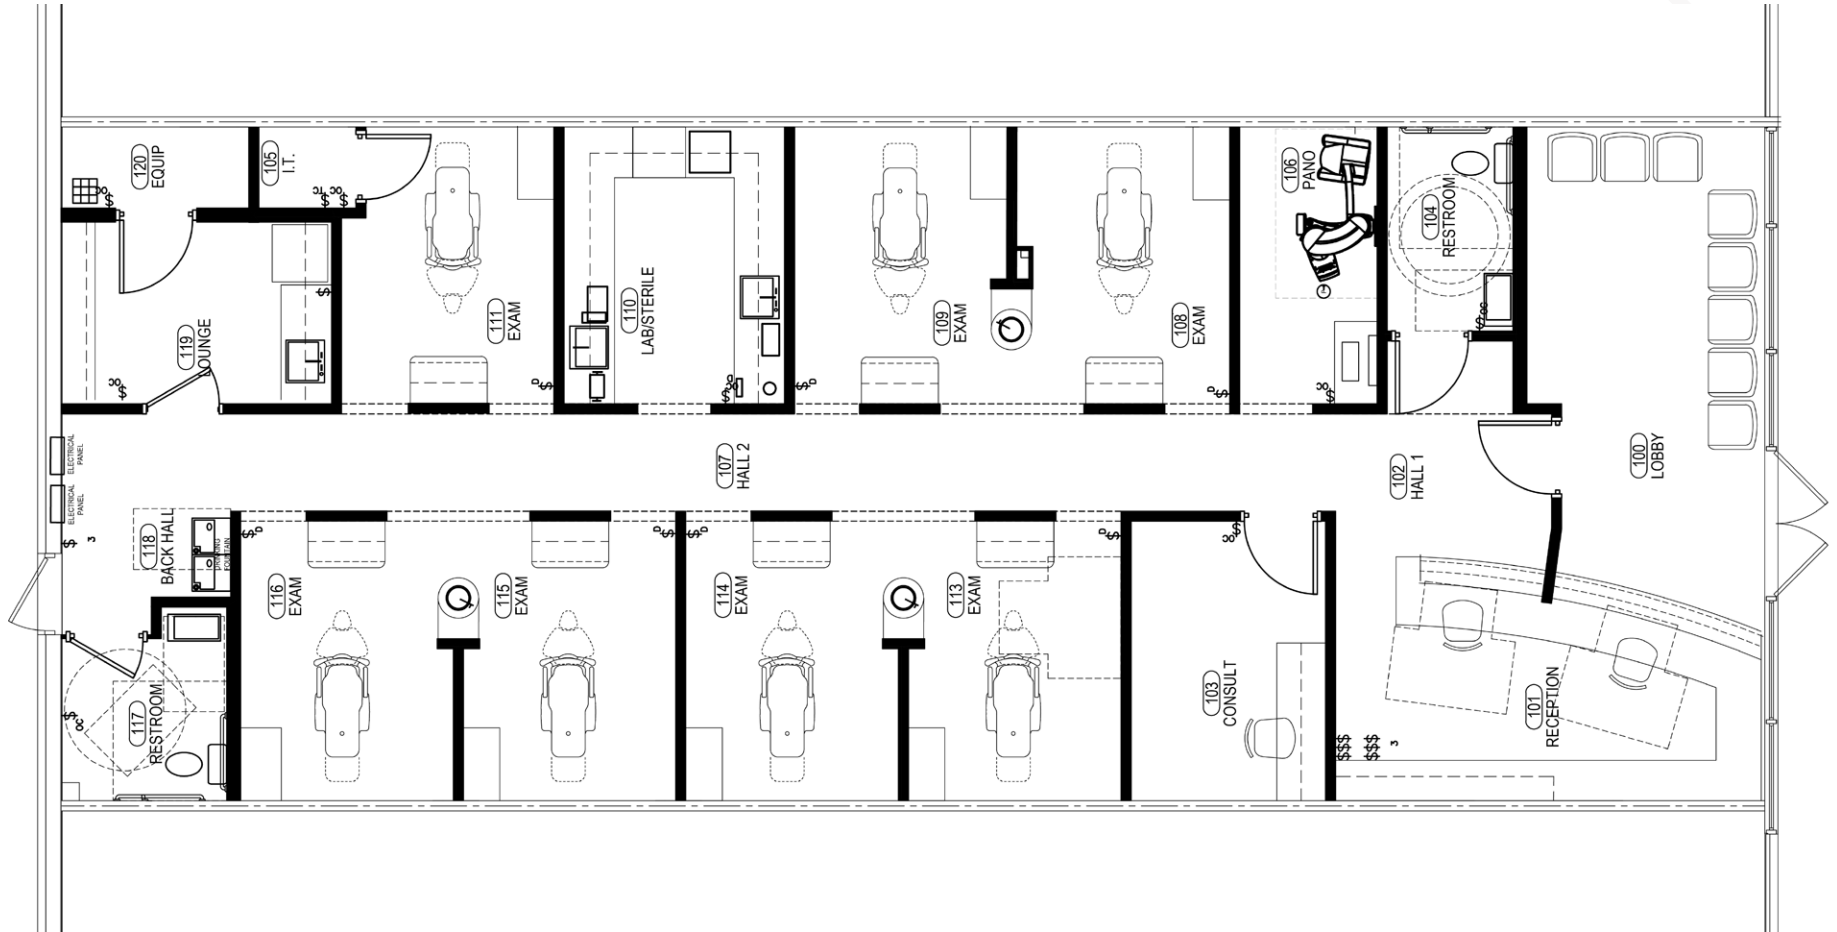

JOIN THESE RETAILERS

TRAFFIC COUNTS

Shea Blvd	53,306 VPD
Loop 101	141,157 VPD

Year: 2022 | Source: MPSI

Former Dental Office Available

NWC Shea Blvd & Loop 101 | Scottsdale, AZ 85260

FLOOR PLAN

NWC Shea Boulevard & Loop 101