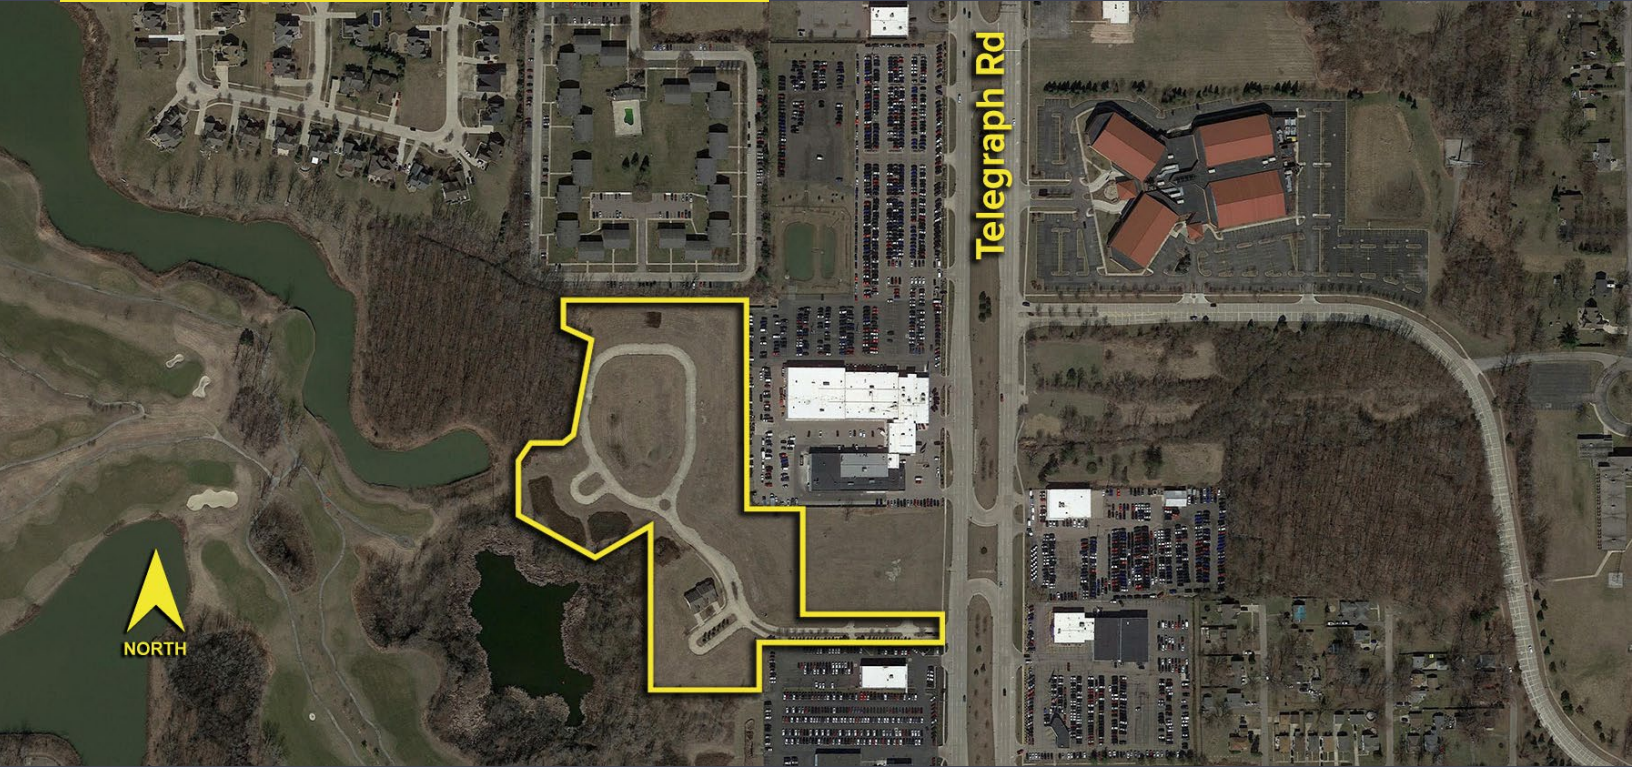

TELEGRAPH ROAD TAYLOR, MICHIGAN

LAND FOR SALE
12.14 Acres Available

**SIGNATURE
ASSOCIATES**
KNOW SIGNATURE | KNOW RESULTS

PROPERTY FEATURES

- 12.14 acres available
- R-1A Zoning
- Sale Price: \$1,200,000 (\$98,846.79/acre)
- Road with all utilities stubbed at each site
- Terms: TBD

For more information, please contact:

JUSTIN GAFFREY
(248) 799 3143
jgaffrey@signatureassociates.com

SIGNATURE ASSOCIATES
One Towne Square, Suite 1200
Southfield, MI 48076
www.signatureassociates.com

Telegraph Road – Taylor, Michigan

Land For Sale

12.14
Acres
AVAILABLE

Site Plan

For more information, please contact:
JUSTIN GAFFREY
(248) 799 3143
jgaffrey@signatureassociates.com

SIGNATURE ASSOCIATES
One Towne Square, Suite 1200
Southfield, MI 48076
www.signatureassociates.com