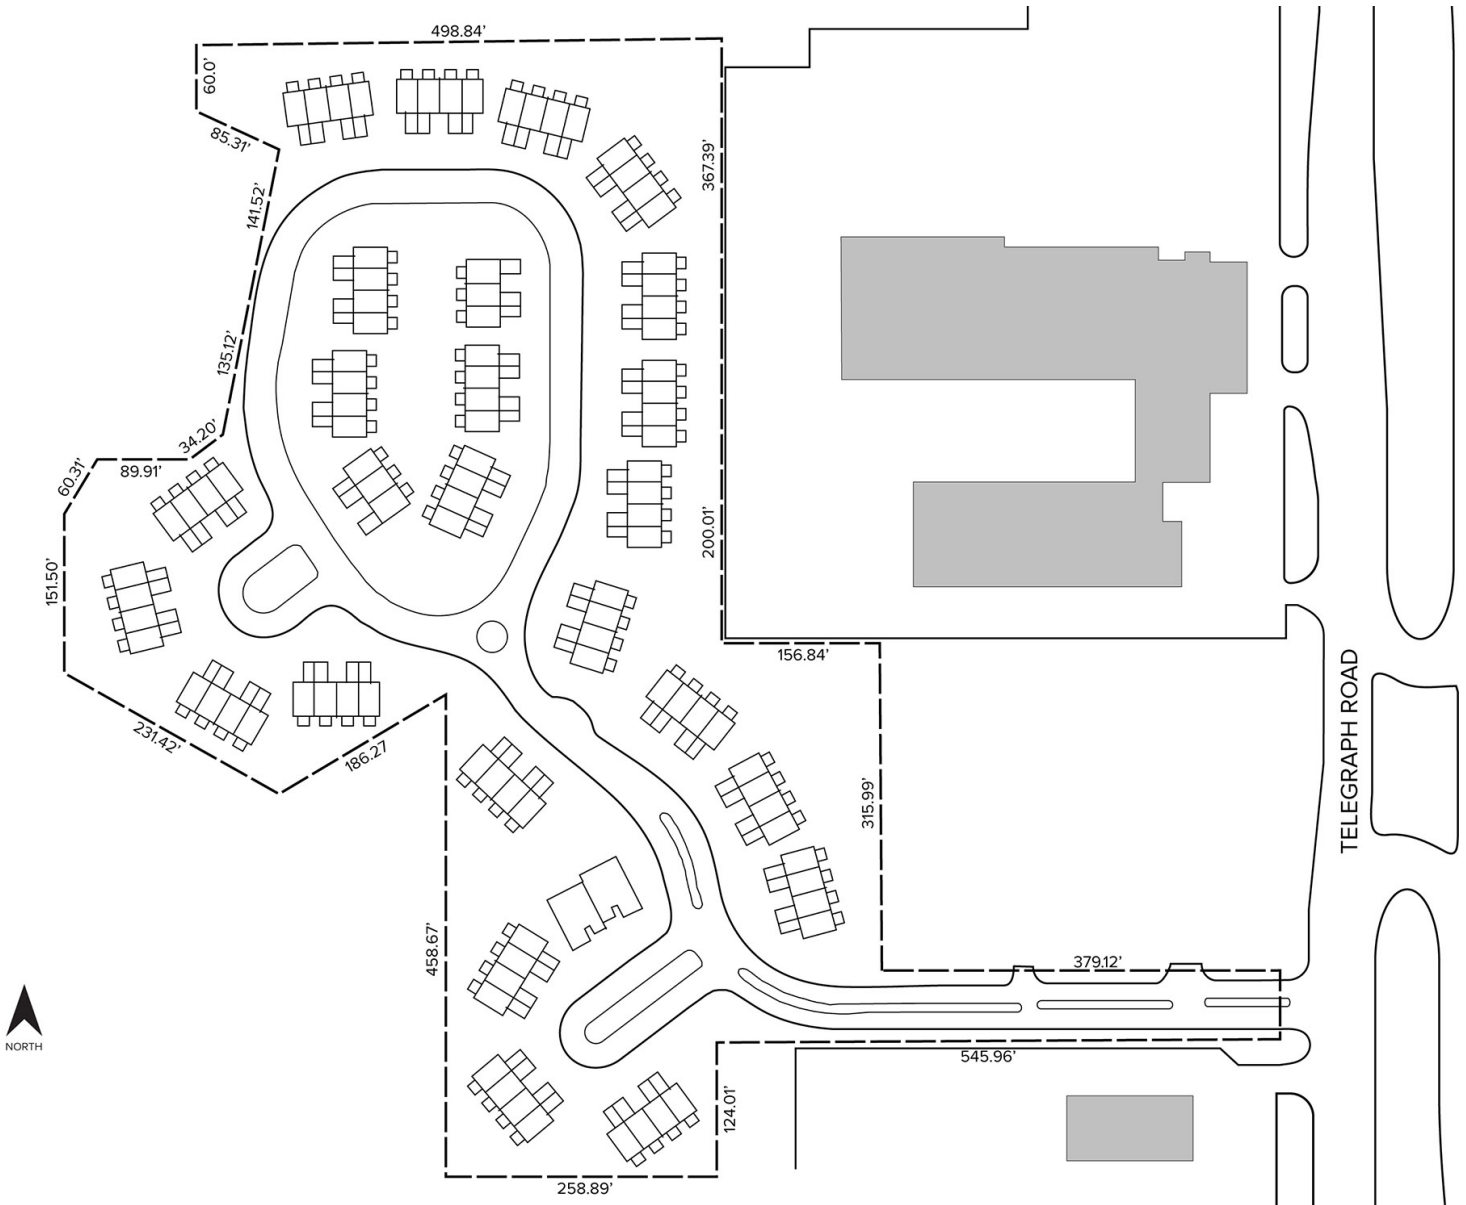

Land For Sale

12.14
Acres
AVAILABLE

Site Plan

For more information, please contact:
JUSTIN GAFFREY
(248) 799 3143
jgaffrey@signatureassociates.com

SIGNATURE ASSOCIATES
One Towne Square, Suite 1200
Southfield, MI 48076
www.signatureassociates.com