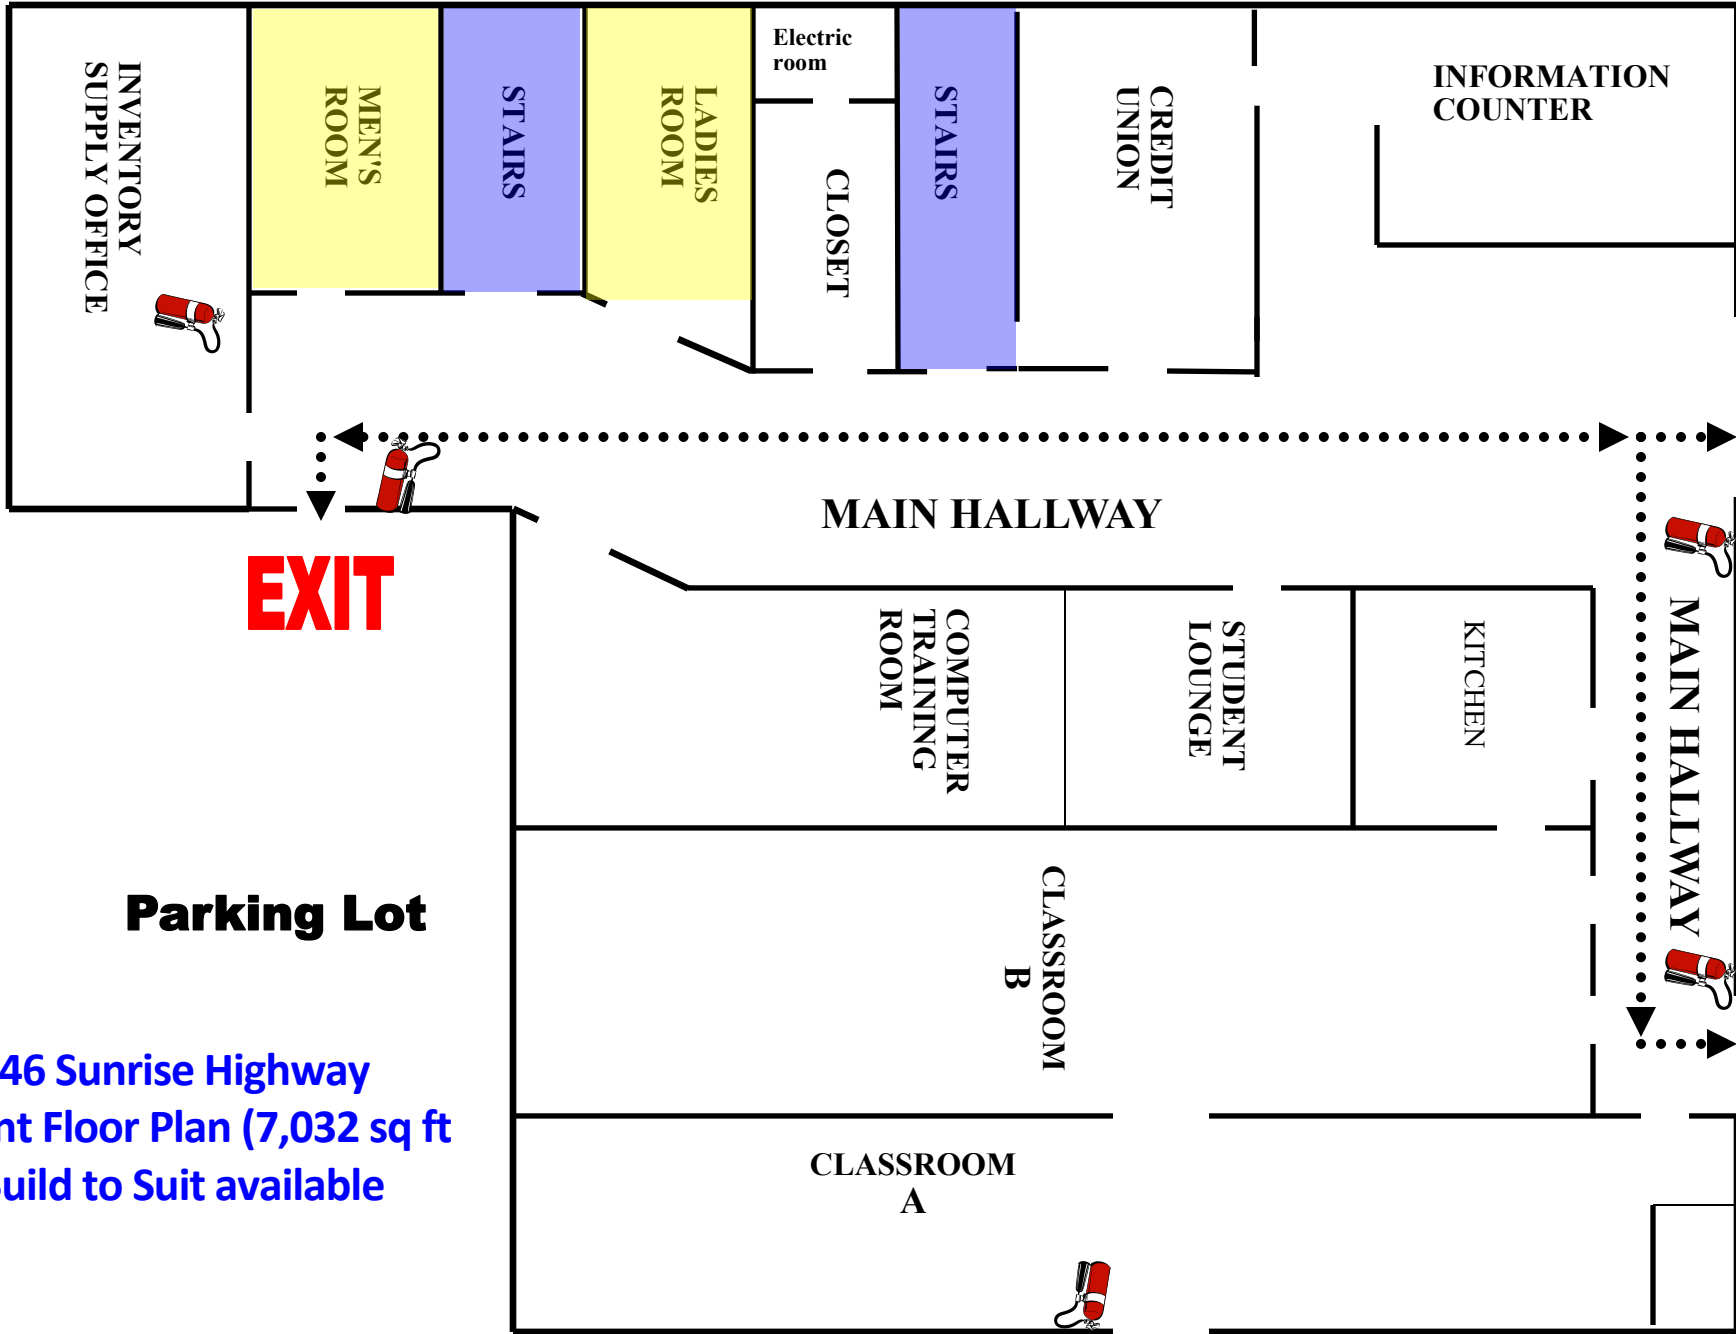

346 Sunrise Highway, West Babylon, NY 11704

Current floor plan (7,032 sq ft.)

EXIT

Parking Lot

EXIT

Parking Lot

EXIT

346 Sunrise Highway

Current Floor Plan (7,032 sq ft)

Build to Suit available

SUNRISE HIGHWAY

EXIT