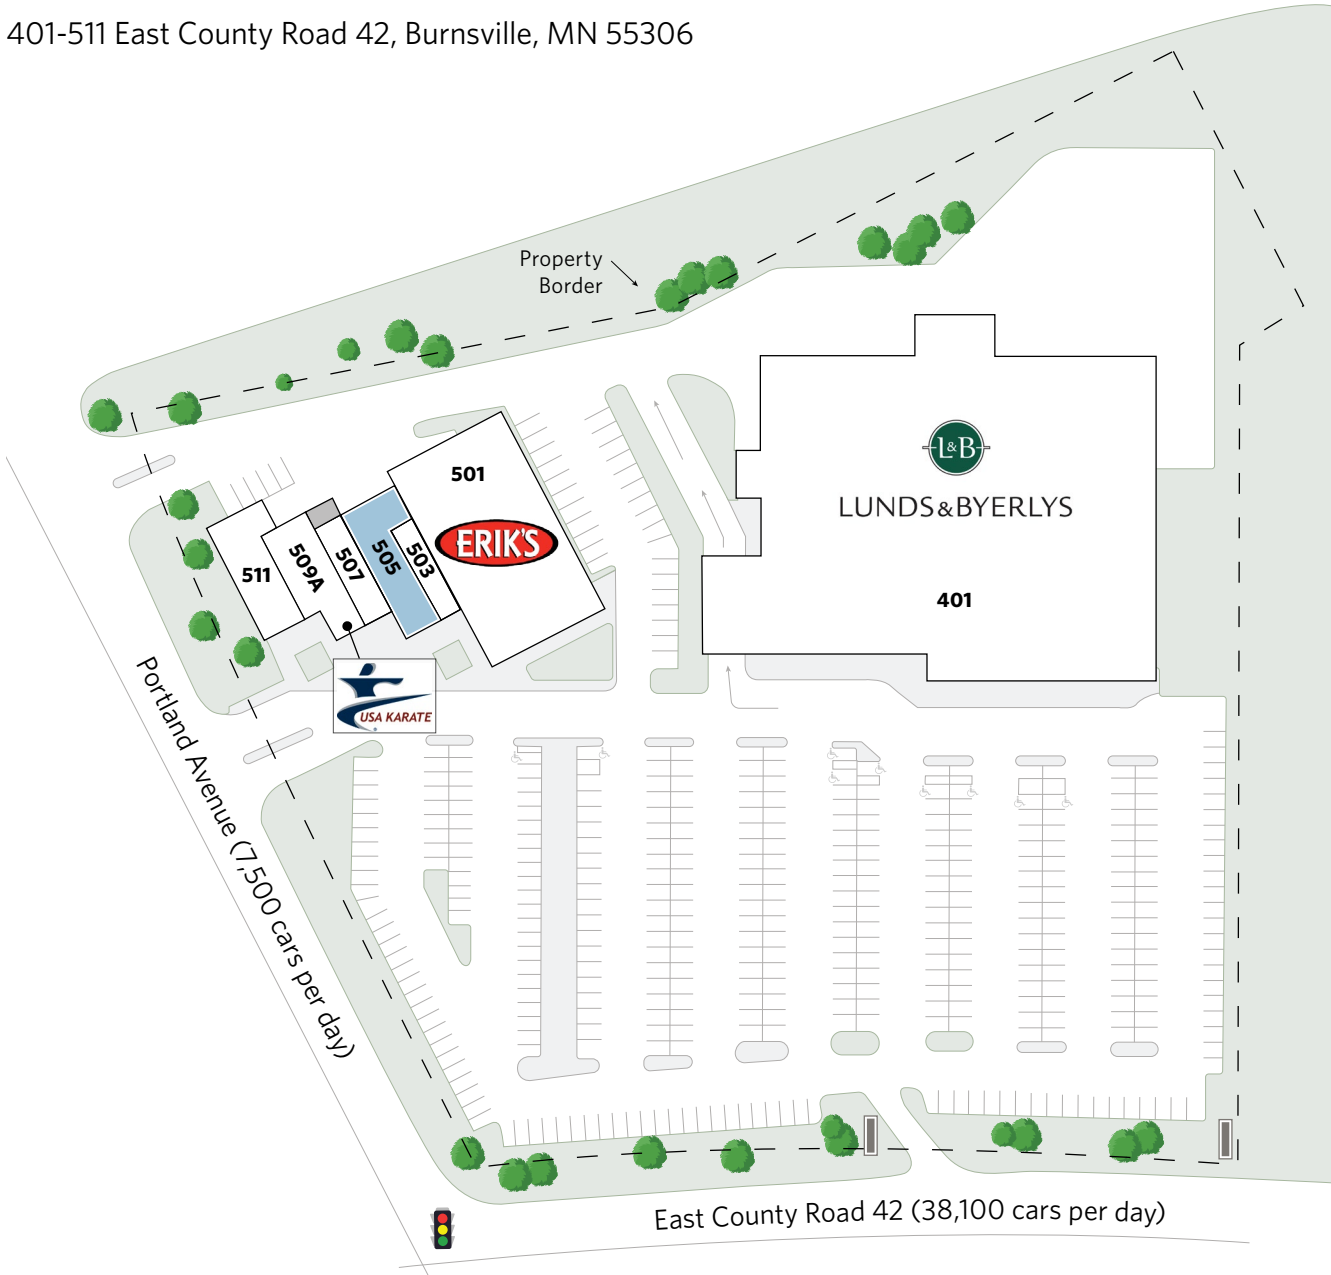

BYERLYS BURNSVILLE

401-511 East County Road 42, Burnsville, MN 55306

± 8.40 acres
 pylon

For information:

Luke Sementa

E: lsementa@sterlingorganization.com

P: 855-505-7239

UNIT	TENANT	SQ. FT.
401	Lunds & Byerlys	51,051
501	Erik's Bike Shop	11,280
503	National Salon Resources	1,200
505	Available	2,420
507	El Parcerro Hair Salon (Coming Soon)	1,540
509A	USA Karate	2,413
511	Thrive Chiropractic & Health	2,435

Total Square Feet: 72,339