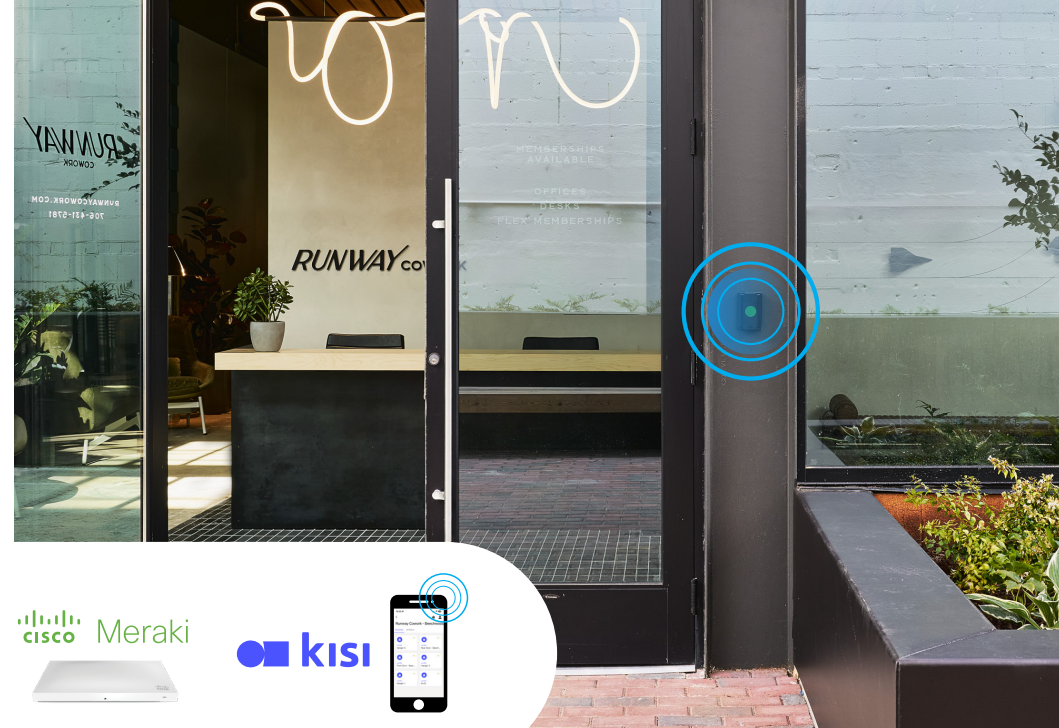

NETWORK & ACCESS CONTROL

At Runway Cowork, we have invested in Gigabit Fiber connectivity and Cisco Meraki's cloud-managed network infrastructure to ensure that our members enjoy reliable, high-performance Wi-Fi and robust security. Here is how this benefits you:

NETWORK PERFORMANCE

Network Bandwidth – Enterprise class, Gigabit, dedicated, symmetrical fiber internet connectivity.

Reliable Wi-Fi - Cisco Meraki's wireless access points deliver strong, consistent Wi-Fi coverage, ensuring that you stay connected no matter where you are in our space.

Optimized Connectivity - With intelligent traffic management and load balancing, our network automatically prioritizes critical tasks, reducing lag and improving the overall user experience.

Scalable Bandwidth - Whether you are a solo entrepreneur or hosting a large team meeting, our network scales effortlessly to meet your bandwidth needs.

NETWORK AND PHYSICAL SECURITY

Advanced Threat Protection - Our Meraki MX security appliances provide unified threat management (UTM) to safeguard your data against cyber threats, including viruses, malware, and phishing attacks.

Encrypted Traffic - All data transmitted over our network is encrypted, ensuring that your sensitive information remains secure and private.

Regular Updates - The network is regularly updated with the latest security patches, ensuring that our infrastructure is protected against emerging threats.

Kisi Access Control - our physical buildings are secured using access control from Kisi. With an easy-to-use iPhone or Android app, you will always have secure easy access to our building and your spaces.

Camera security - Our locations, inside and out, are monitored 24/7 with industry leading security cameras that use artificial intelligence to identify threats and to keep your spaces secure.

BENEFITS FOR OUR MEMBERS

Peace of Mind - Enjoy a secure, private connection with confidence, knowing that your data is protected by industry-leading security measures.

High Performance - Experience fast, reliable Wi-Fi without interruptions, allowing you to focus on your work without worrying about connectivity issues..

(706) 431-5781
CONNECT@RUNWAYCOWORK.COM
RUNWAYCOWORK.COM