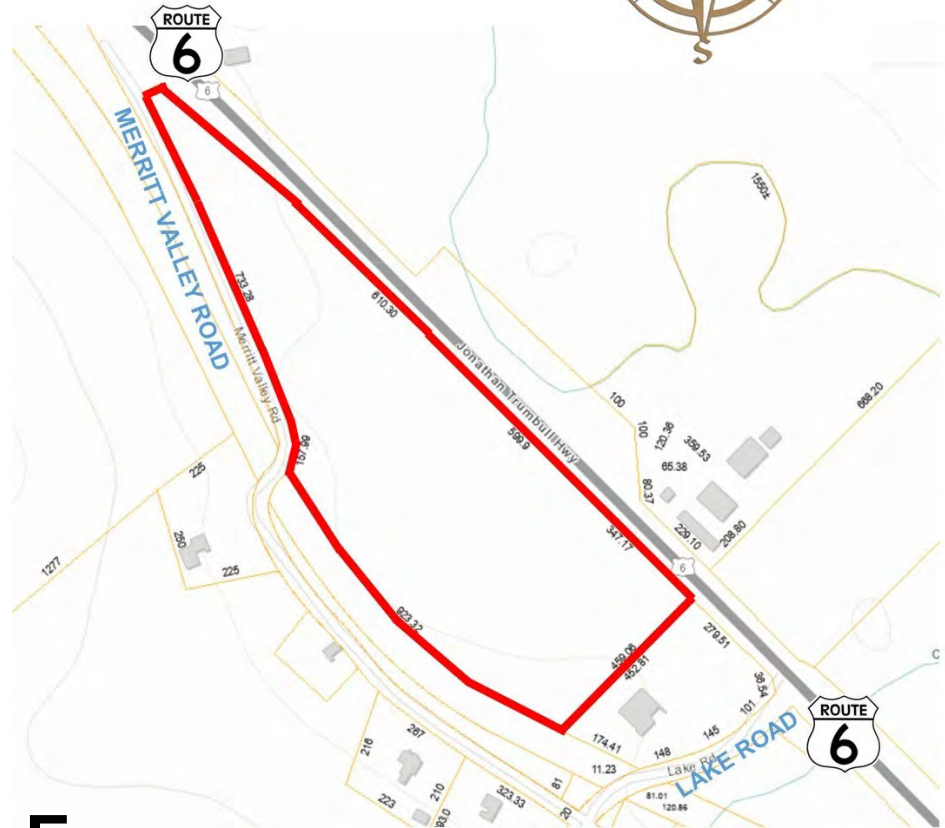

FOR SALE INDUSTRIAL / COMMERCIAL LAND

FOR SALE
\$1,324,300

Raymond Ceccarella

COMPASS

76 Salem Tpk.
Norwich, CT 06360

860-887-1122 OFFICE
860-934-6027 MOBILE

raymondceccarelli@sbcglobal.net

- > 15.58 ac Industrial Land For Sale; currently a Christmas tree farm
- > 1,380' Road frontage
- > Zone I Industrial - regulations attached
- > Well and Septic required
- > 10,600 Average Daily Traffic
- > Level lot