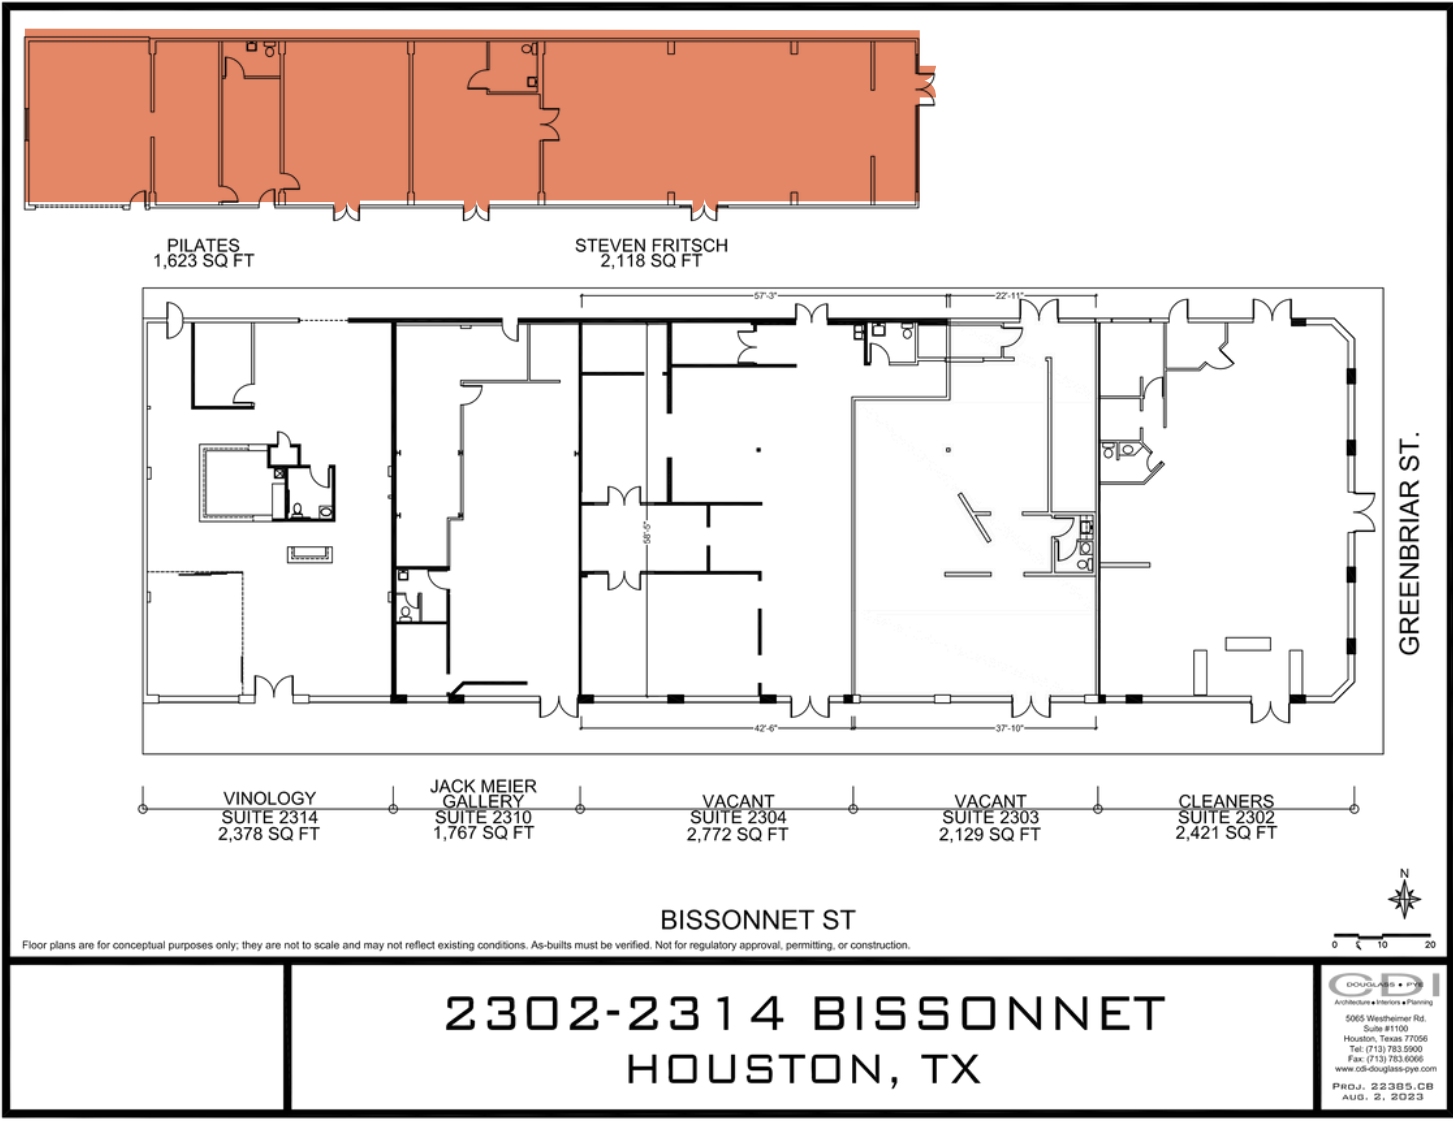

CHECK AVAILABILITY OR LEARN MORE AT WWW.KALDIS.COM