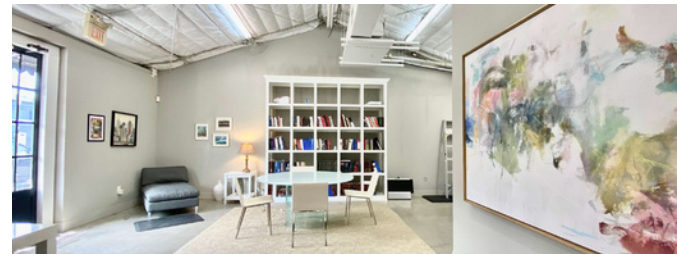

PROPERTY OVERVIEW

- Retail
- Furniture Showroom
- Flooring Showroom

Bissonnet Design Center is located in the affluent South Hampton/West University neighborhood.