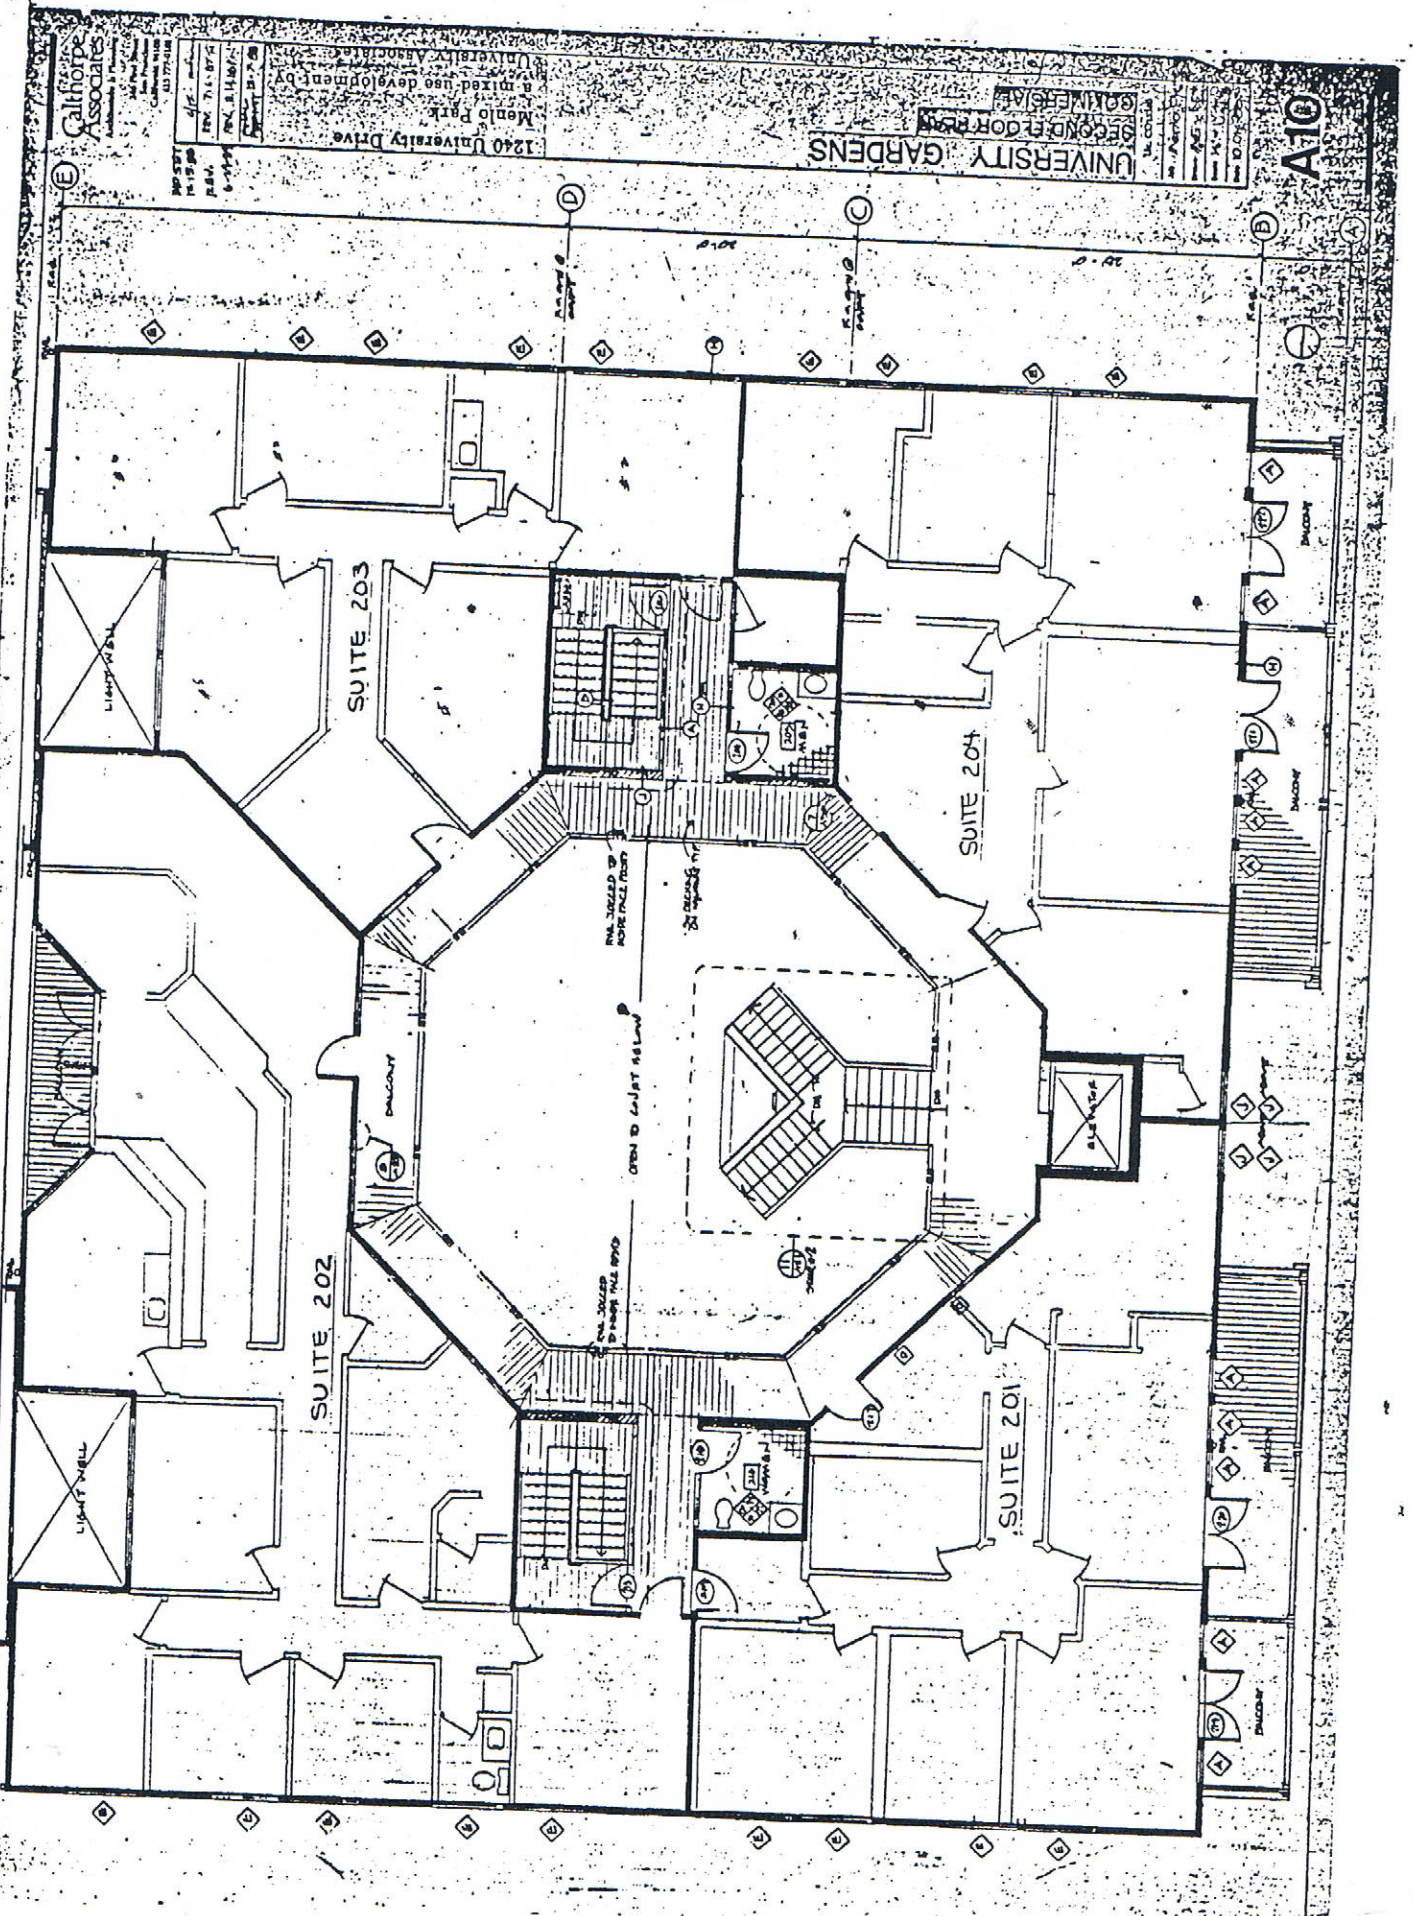

EXHIBIT A

DATE: 10/11/01
REV: 7/1/01
REV: 8/1/01
REV: 9/1/01
REV: 10/1/01

1240 University Drive
Menlo Park, CA 94025
Mixed Use Development by
UNIVERSITY ASSOCIATES

UNIVERSITY GARDENS
SECOND FLOOR PLAN
UNIVERSITY ASSOCIATES

A10