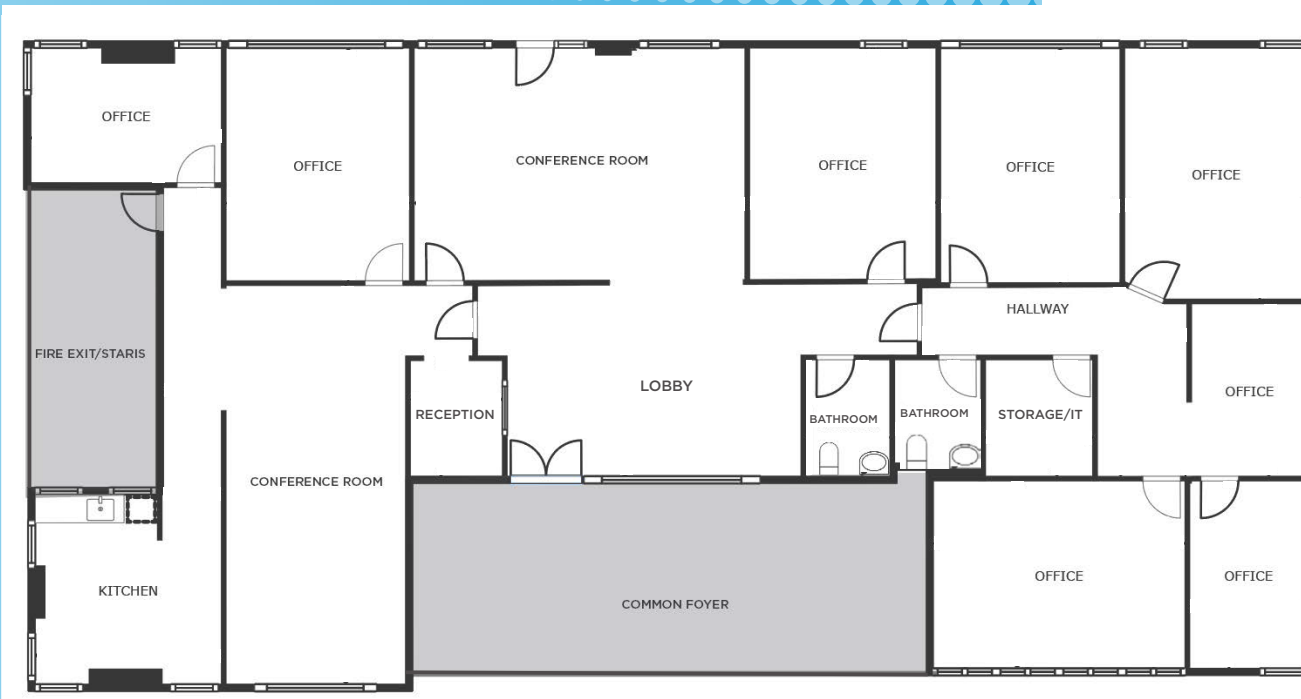

Excellent Window
Line with Natural
Light

Convenient
Access to Abundant
Amenities

FEATURES

- ▶ **Building Type:** Two-Story Condo
- ▶ **SF:** 8,516 SF Total, 4,263 SF 1st Floor, 4,253 SF 2nd Floor
- ▶ **Asking Rate:** \$22.00/SF Modified Gross
- ▶ **Parking:** 4:1,000 (10 Covered Reserved Stalls)
- ▶ **Zoning:** C-3, City of Scottsdale
- ▶ **APN:** 217-13-470 and 217-13-471

FLOOR PLANS

1st Floor
4,263 SF

 = Common Area

2nd Floor
4,253 SF

LOCATION

📍 8937 E. BELL RD, SCOTTSDALE, AZ 85260

101

BELL RD.