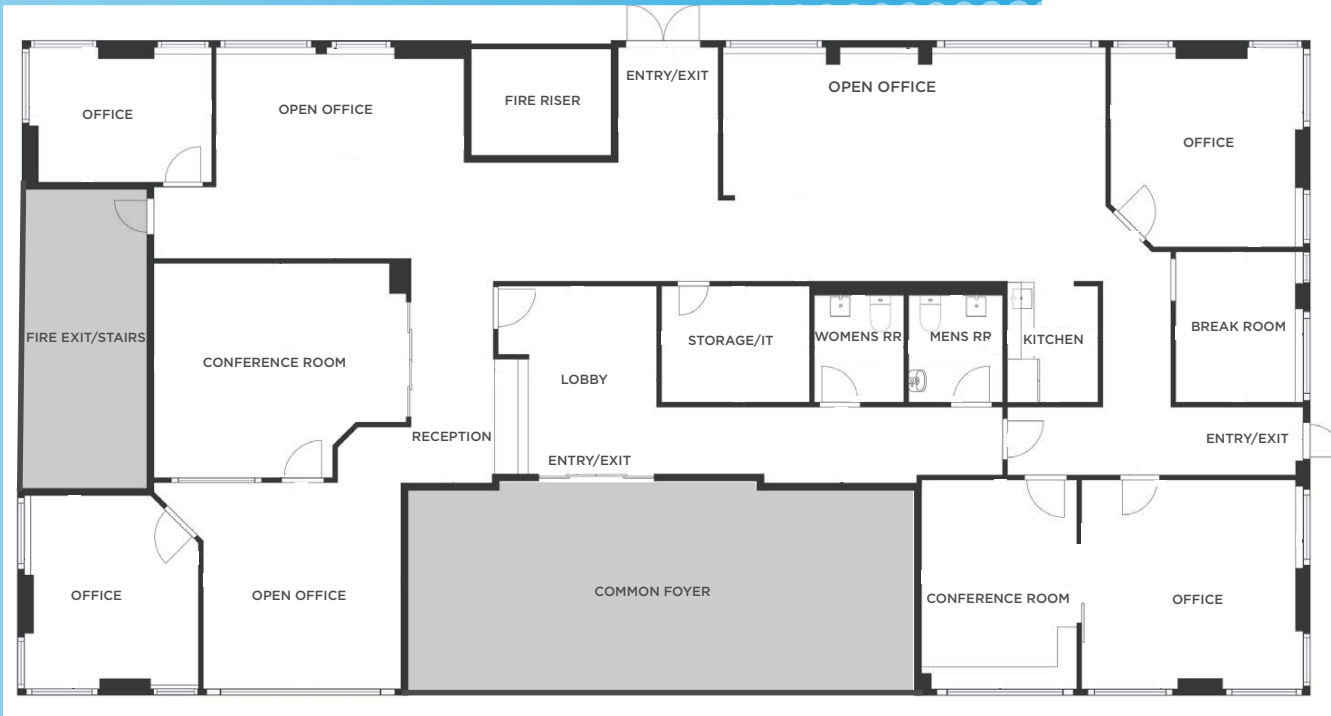

Excellent Window
Line with Natural
Light

Convenient
Access to Abundant
Amenities

FEATURES

- ▶ **Building Type:** Two-Story Condo
- ▶ **SF:** 8,516 SF Total, 4,263 SF 1st Floor, 4,253 SF 2nd Floor
- ▶ **Asking Rate:** \$22.00/SF Modified Gross
- ▶ **Parking:** 4:1,000 (10 Covered Reserved Stalls)
- ▶ **Zoning:** C-3, City of Scottsdale
- ▶ **APN:** 217-13-470 and 217-13-471

FLOOR PLANS

1st Floor
4,263 SF

 = Common Area

2nd Floor
4,253 SF

LOCATION

📍 8937 E. BELL RD, SCOTTSDALE, AZ 85260

101

BELL RD.