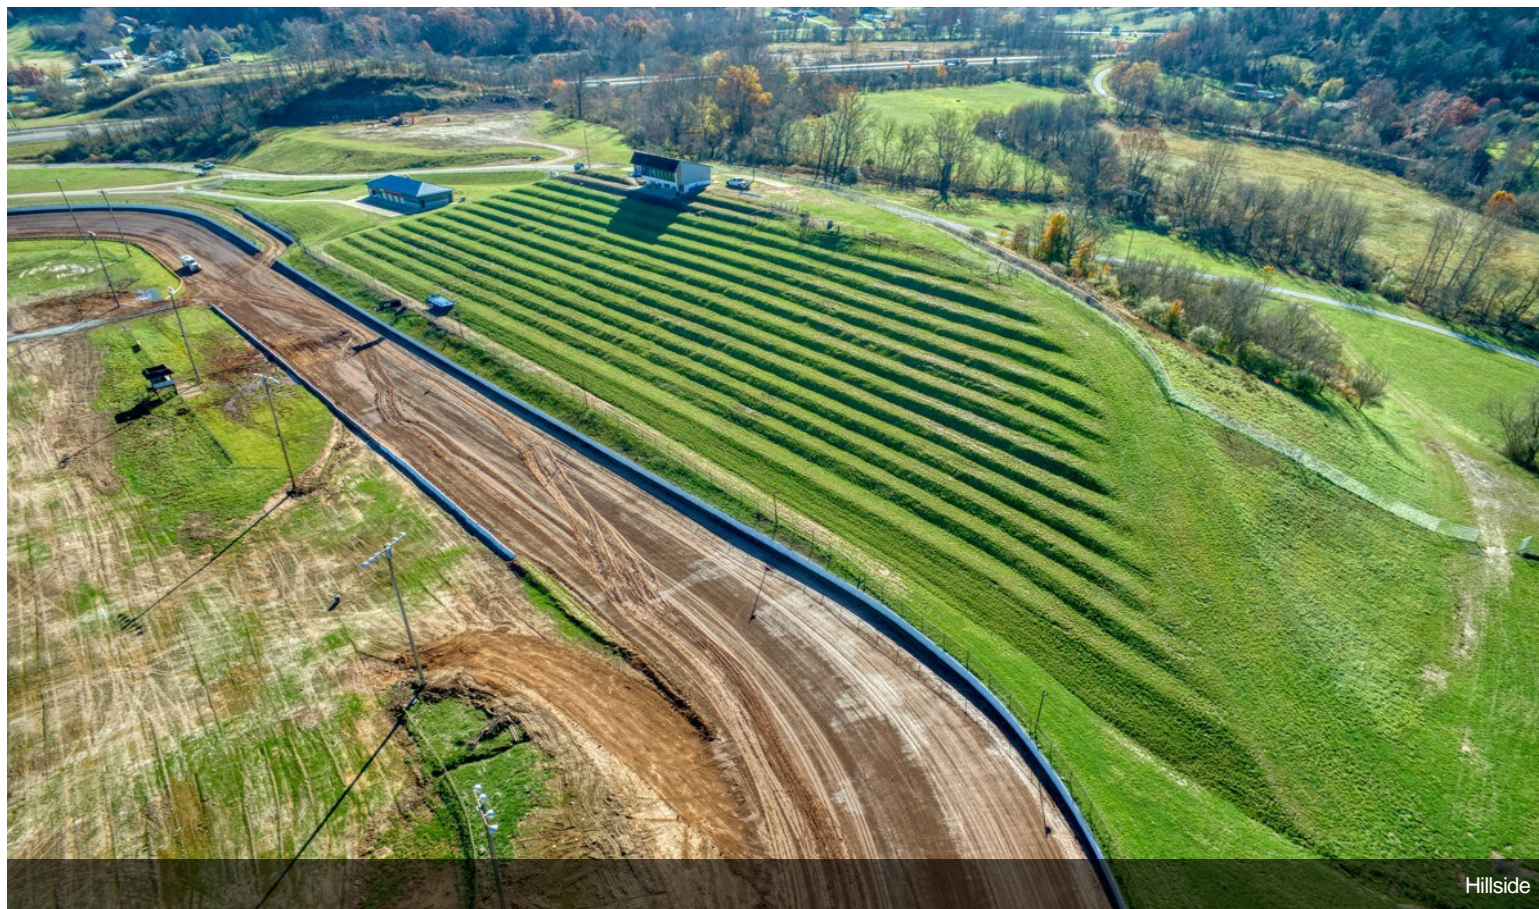

Property Photos

Hillside