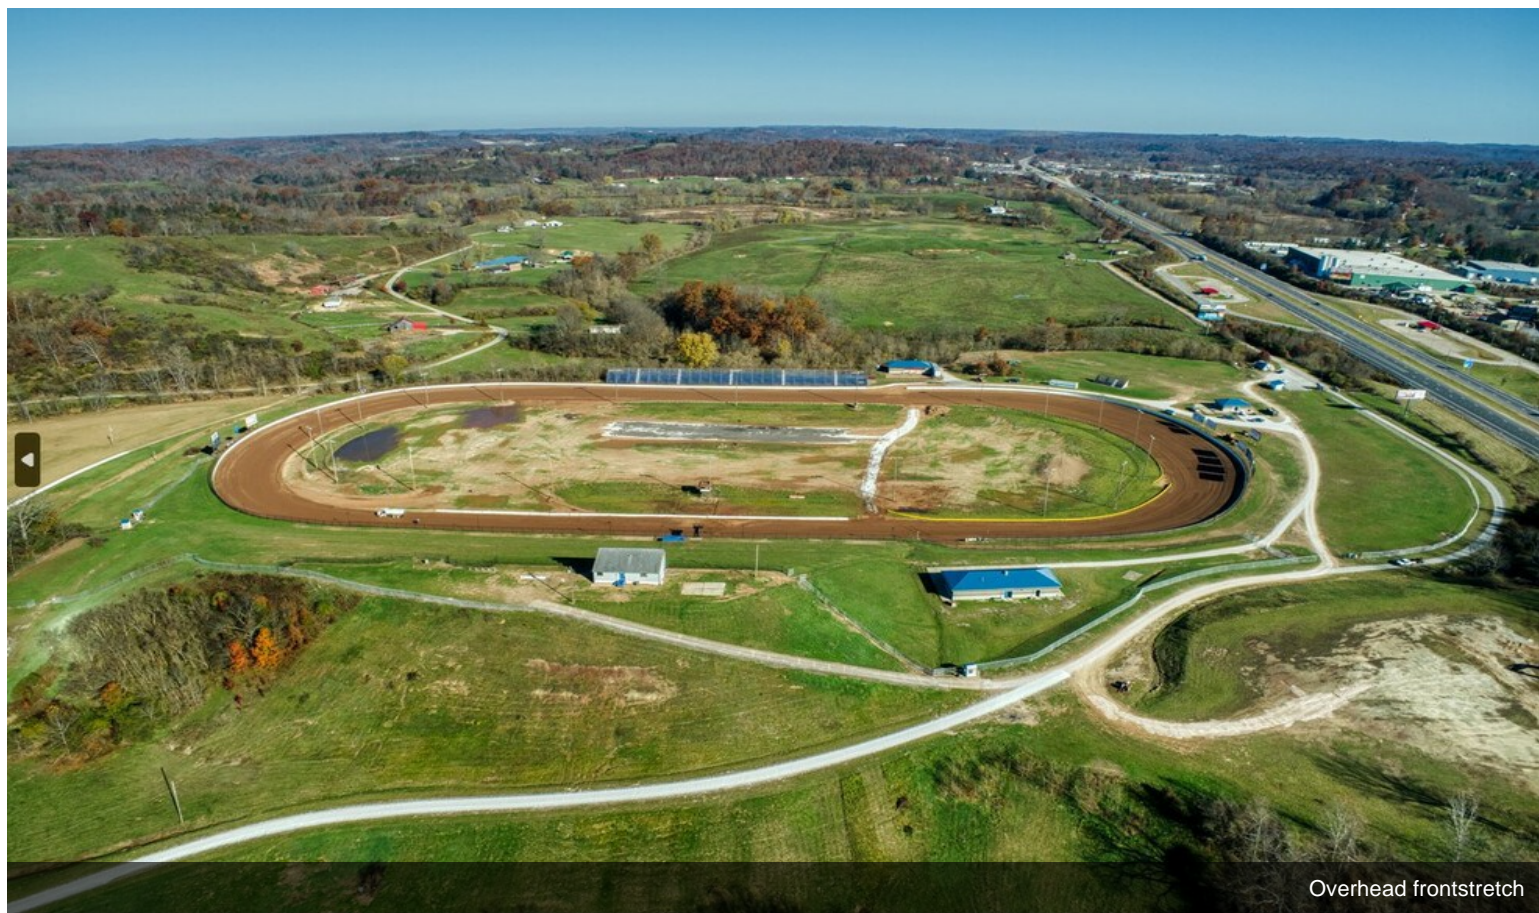

Racetrack and it's facilities recently received an entire renovation, with all brand new finishings inside the buildings. West Virginia Motor Speedway is known for its beautiful valley views and its unique terraced seating on the front stretch hillside....

- Located right along side I-77 with a great view from the interstate
- Easy access in and out of property
- Plenty of additional land for event parking and camping

|                   |                          |
|-------------------|--------------------------|
| Price:            | \$1,200,000              |
| Property Type:    | Land                     |
| Property Subtype: | Commercial               |
| Proposed Use:     | Sports Entertainment     |
| Sale Type:        | Investment or Owner User |
| Total Lot Size:   | 65.86 AC                 |
| No. Lots:         | 1                        |
| APN / Parcel ID:  | 06-90-00A80000           |

## 1 Matheny Dr, Mineral Wells, WV 26150

Designed to be a racetrack, this facility has held racing events since the late 1980s. There is a ton of history within the property as the biggest names race at the highest speeds at this famous racetrack. The facility comes with everything you need to have big events, including brand new LED lights and speakers for the fans. View more information about the racetrack, [www.wvmotorspeedway.com](http://www.wvmotorspeedway.com)

# Property Photos

Overhead frontstretch

Turn 2 overhead