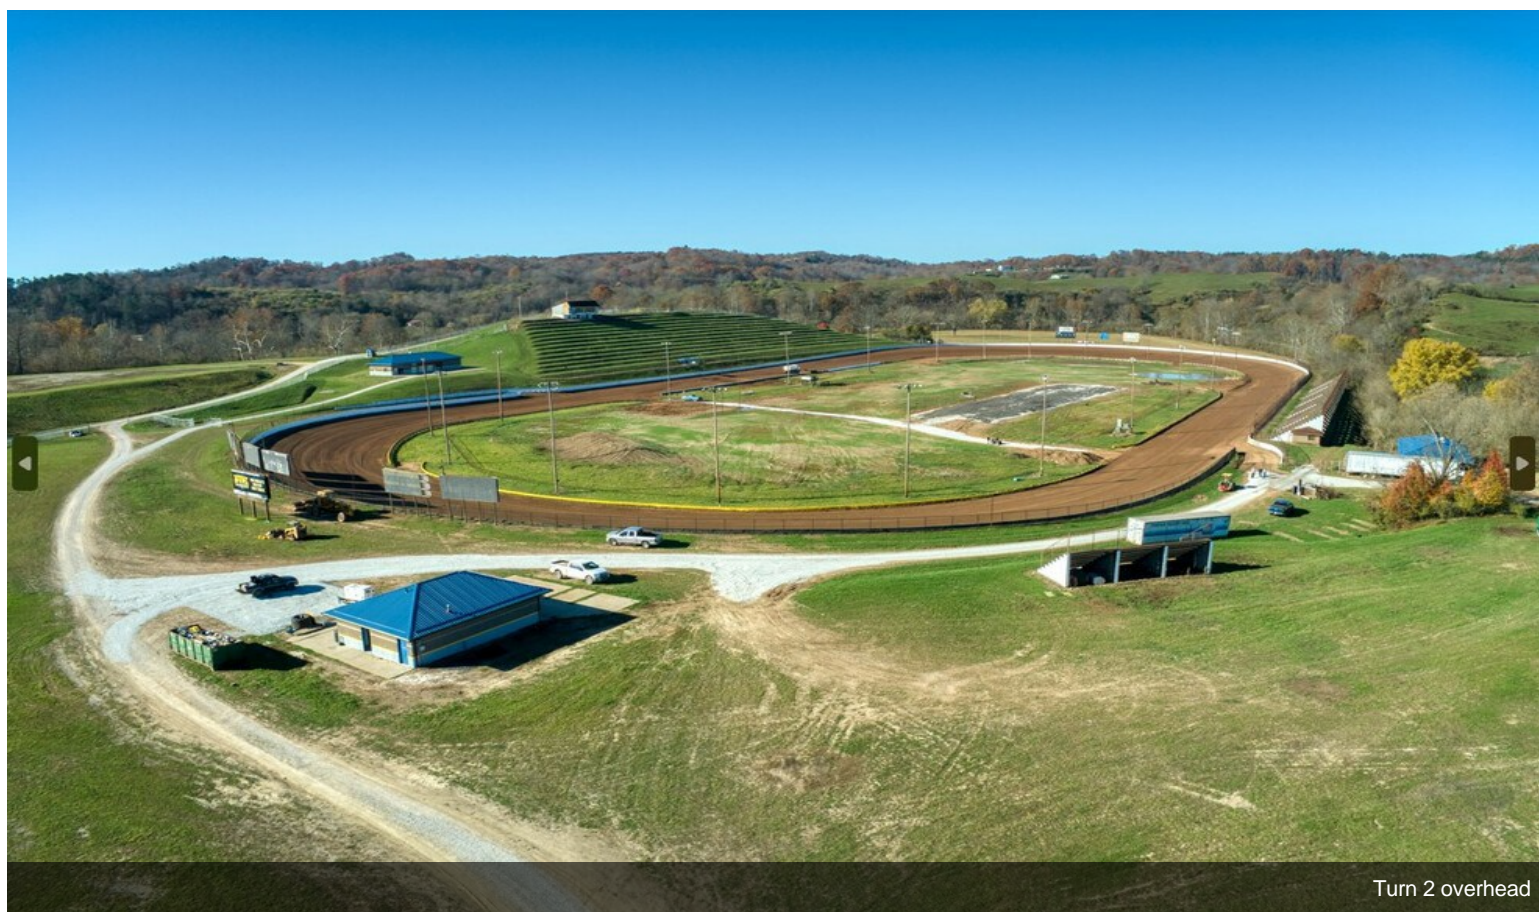

Racetrack and it's facilities recently received an entire renovation, with all brand new finishings inside the buildings. West Virginia Motor Speedway is known for its beautiful valley views and its unique terraced seating on the front stretch hillside....

- Located right along side I-77 with a great view from the interstate
- Easy access in and out of property
- Plenty of additional land for event parking and camping

|                   |                          |
|-------------------|--------------------------|
| Price:            | \$1,200,000              |
| Property Type:    | Land                     |
| Property Subtype: | Commercial               |
| Proposed Use:     | Sports Entertainment     |
| Sale Type:        | Investment or Owner User |
| Total Lot Size:   | 65.86 AC                 |
| No. Lots:         | 1                        |
| APN / Parcel ID:  | 06-90-00A80000           |

## 1 Matheny Dr, Mineral Wells, WV 26150

Designed to be a racetrack, this facility has held racing events since the late 1980s. There is a ton of history within the property as the biggest names race at the highest speeds at this famous racetrack. The facility comes with everything you need to have big events, including brand new LED lights and speakers for the fans. View more information about the racetrack, [www.wvmotorspeedway.com](http://www.wvmotorspeedway.com)

# Property Photos

Overhead frontstretch

Turn 2 overhead