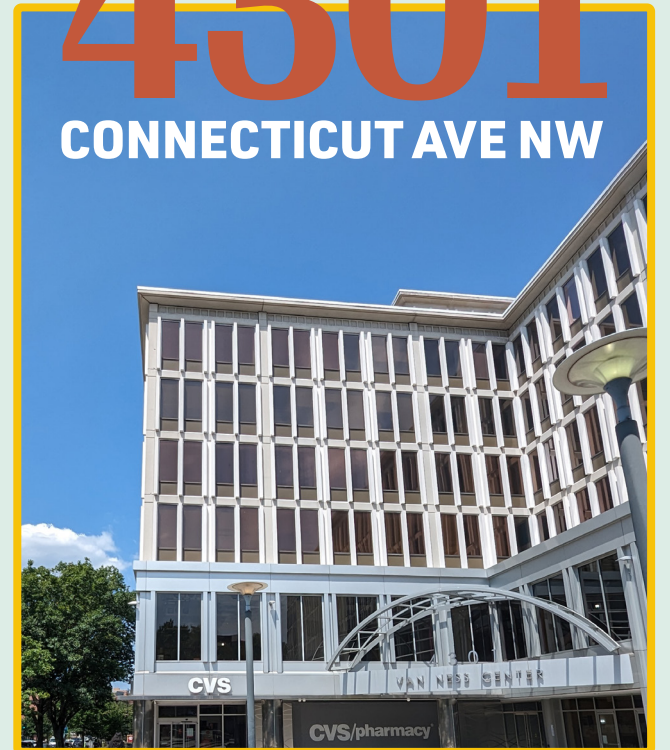

4301

CONNECTICUT AVE NW

At the intersection of
office & community.

Schedule a Tour

All you need and more, at your door

-  Direct Metro Access
Van Ness/UDC Metro
-  4 Sides of Glass with
Expansive Views
-  Abundant Garage
Parking
-  Strong
Sponsorship

4301
CONNECTICUT AVE NW

4301

CONNECTICUT AVE NW

For more information, **contact:**

Joe Michel

202.590.6442.

joe.michel@transwestern.com

Scott Fetterolf