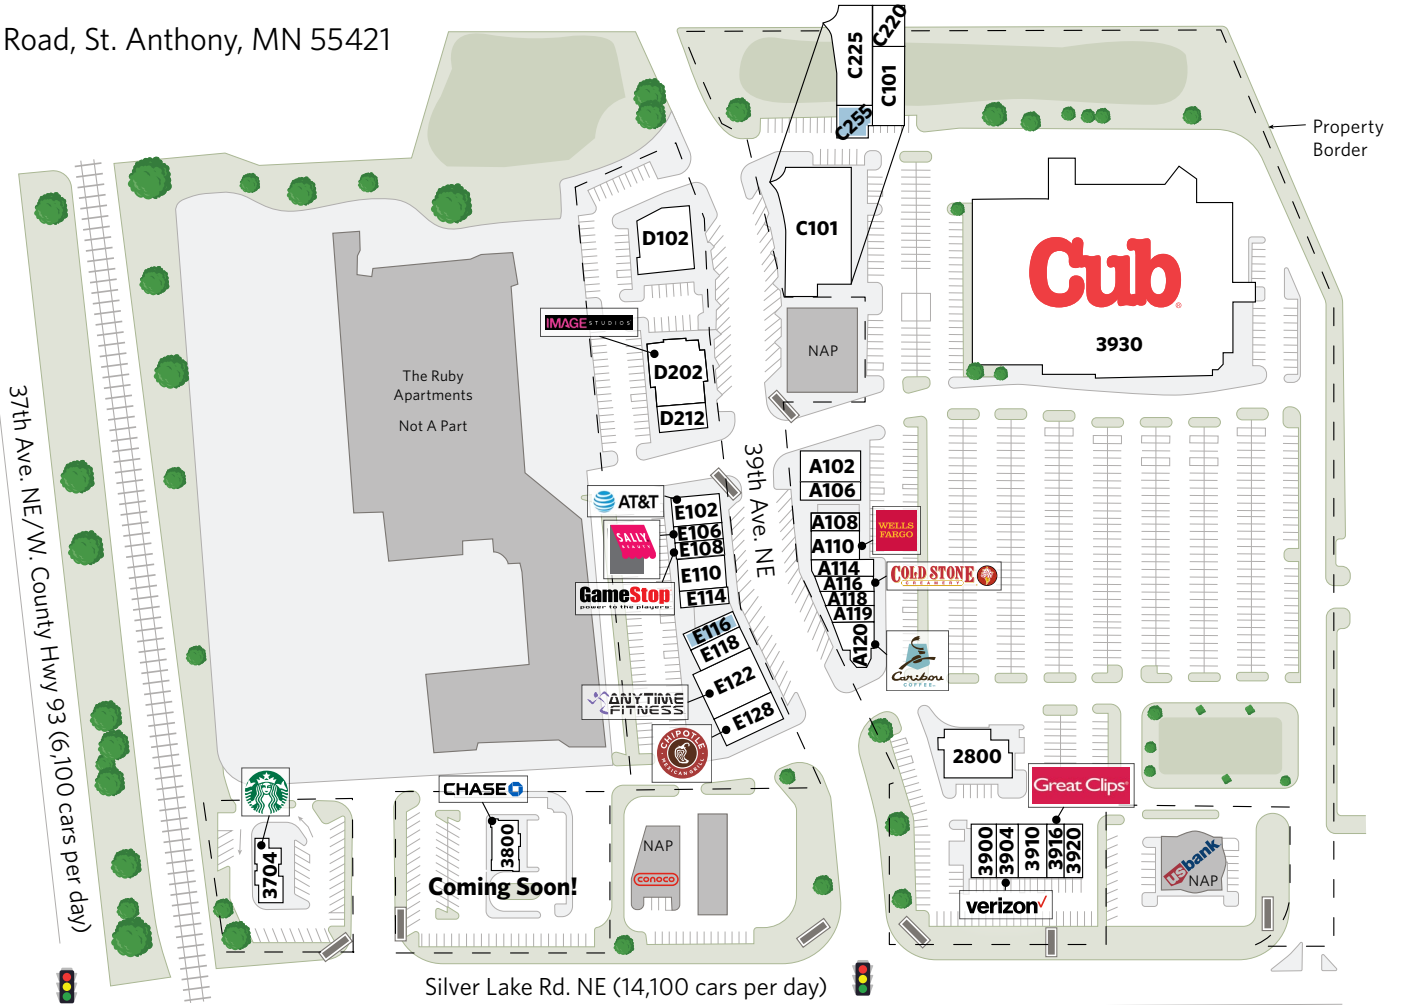

SILVER LAKE VILLAGE

2600-2800 39th Ave., 3704-3930 Silver Lake Road, St. Anthony, MN 55421

For information:

Luke Sementa

E: Isementa@sterlingorganization.com

P: 855-505-7239

UNIT	TENANT	SQ. FT.
C101	North Memorial Health Clinic	17,041
C220	Institute For Athletic Medicine	2,297
C225	Park Dental Silver Lake	4,980
C255	Available	1,606
D102	Northwest Eye	5,262
D202	Image Studios (Coming Soon)	5,307
D212	Leeann Chin	2,881
A102	Fat Nat's Eggs	3,097
A106	Innsbruck Jewelers	1,505
A108	Waddup Dough (Coming Soon)	1,409
A110	Wells Fargo	2,701
A114	Carbone's Pizza	1,565
A116	Cold Stone Creamery	1,489
A118	Capone's Italian Specialties	1,132
A119	Miracle Ear	945
A120	Caribou Coffee	1,469
E102	AT&T	2,426
E106	Sally Beauty Supply	1,189
E108	GameStop	1,197
E110	Dock 6 Pottery Gallery	2,440
E114	Lexi Nails	1,177
E116	Available	1,408
E118	Clean Laundry	2,275

UNIT	TENANT	SQ. FT.
E122	Anytime Fitness	5,000
E128	Chipotle Mexican Grill	2,865
2800	Steele & Hops	6,212
3704	Starbucks	3,421
3800	Chase Bank (Coming Soon)	3,500
3900	Sofra Restaurant	2,034
3904	Verizon Wireless	1,872

UNIT	TENANT	SQ. FT.
3910	Totally Tan	2,370
3916	Great Clips	1,210
3920	Clean 'N Press	1,031
3930	Cub Foods	75,999

Total Square Feet: 172,312