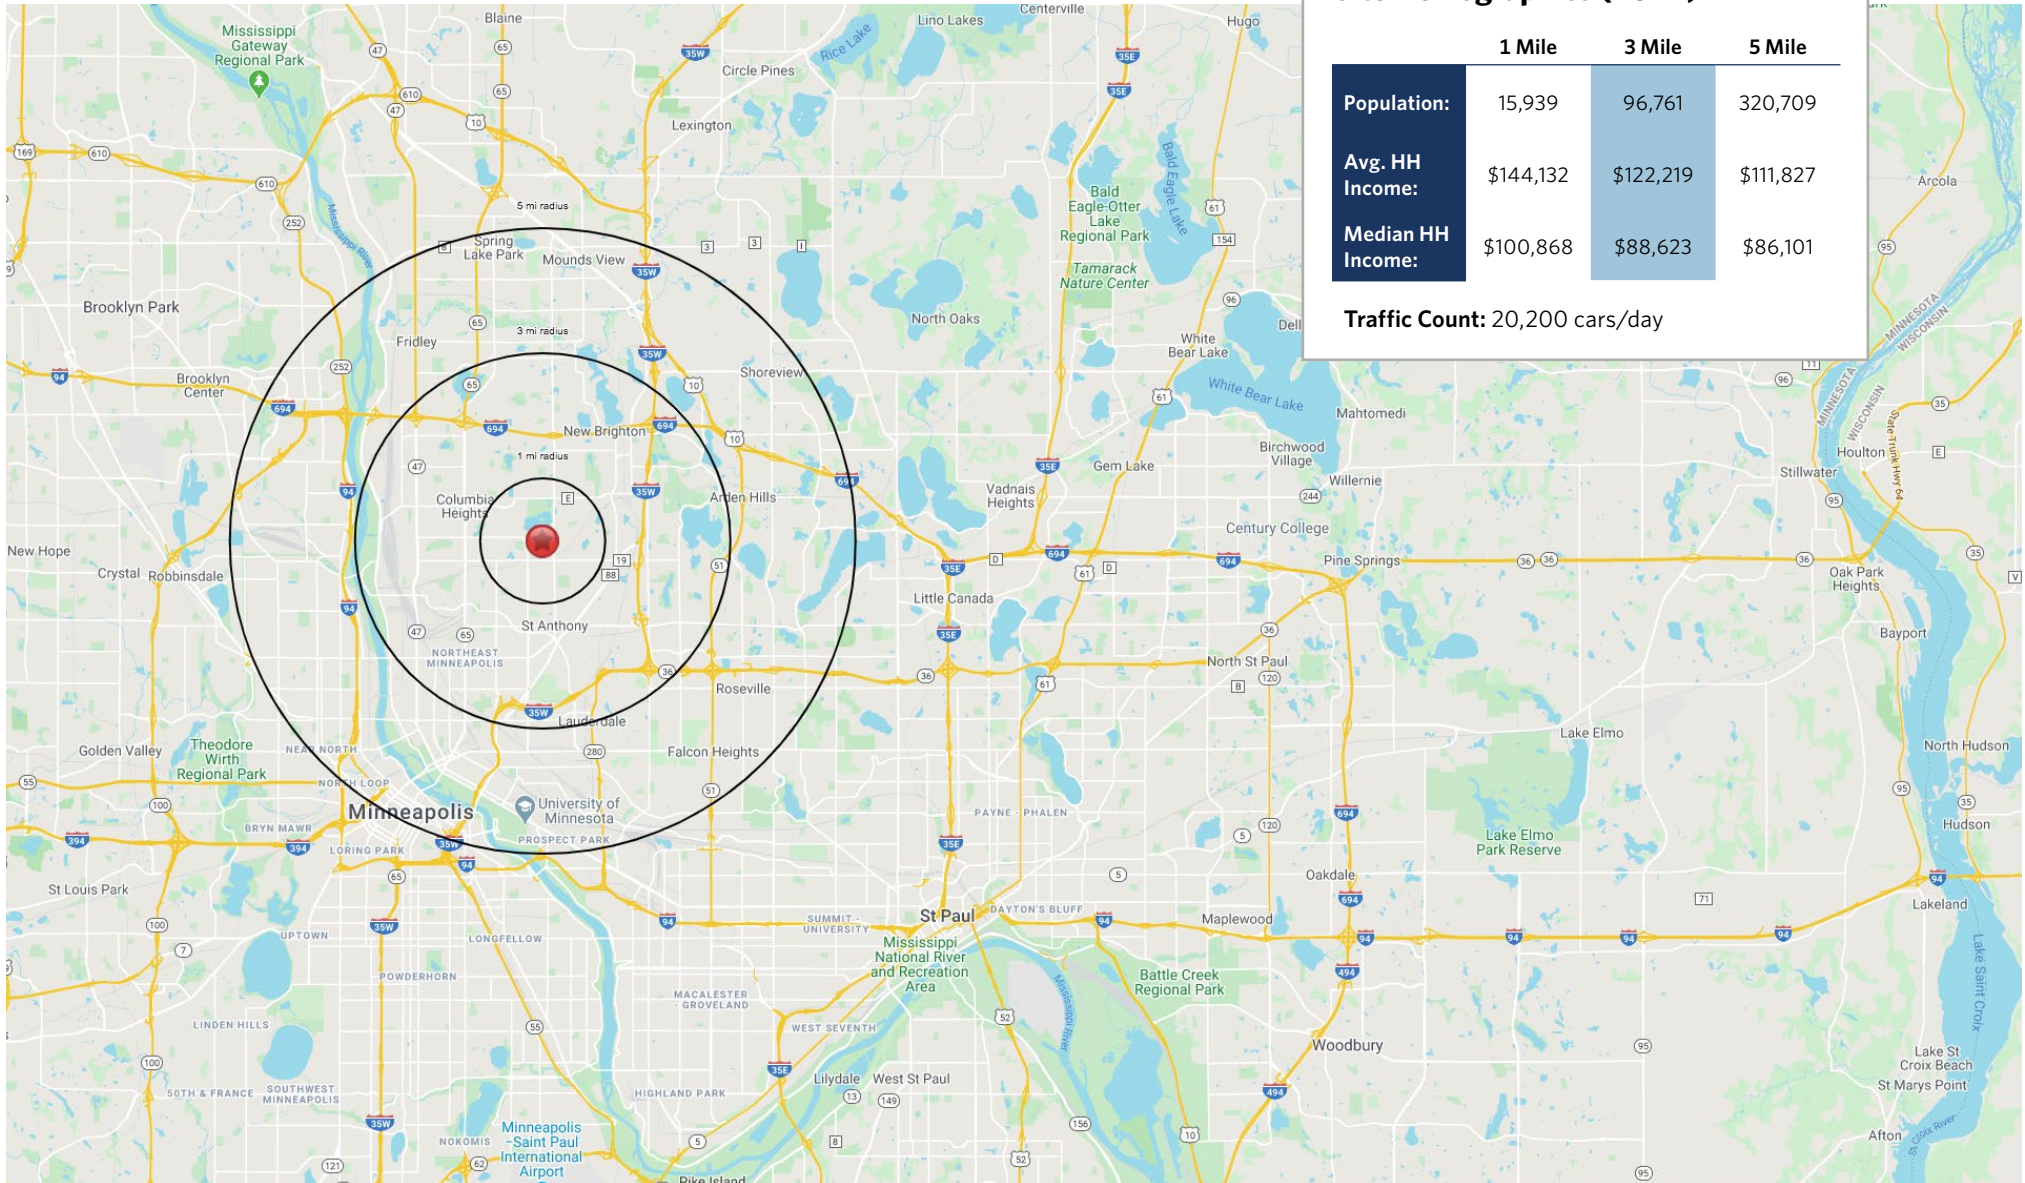

SILVER LAKE VILLAGE

2600-2800 39th Avenue, 3704-3930 Silver Lake Road, St. Anthony, MN 55421