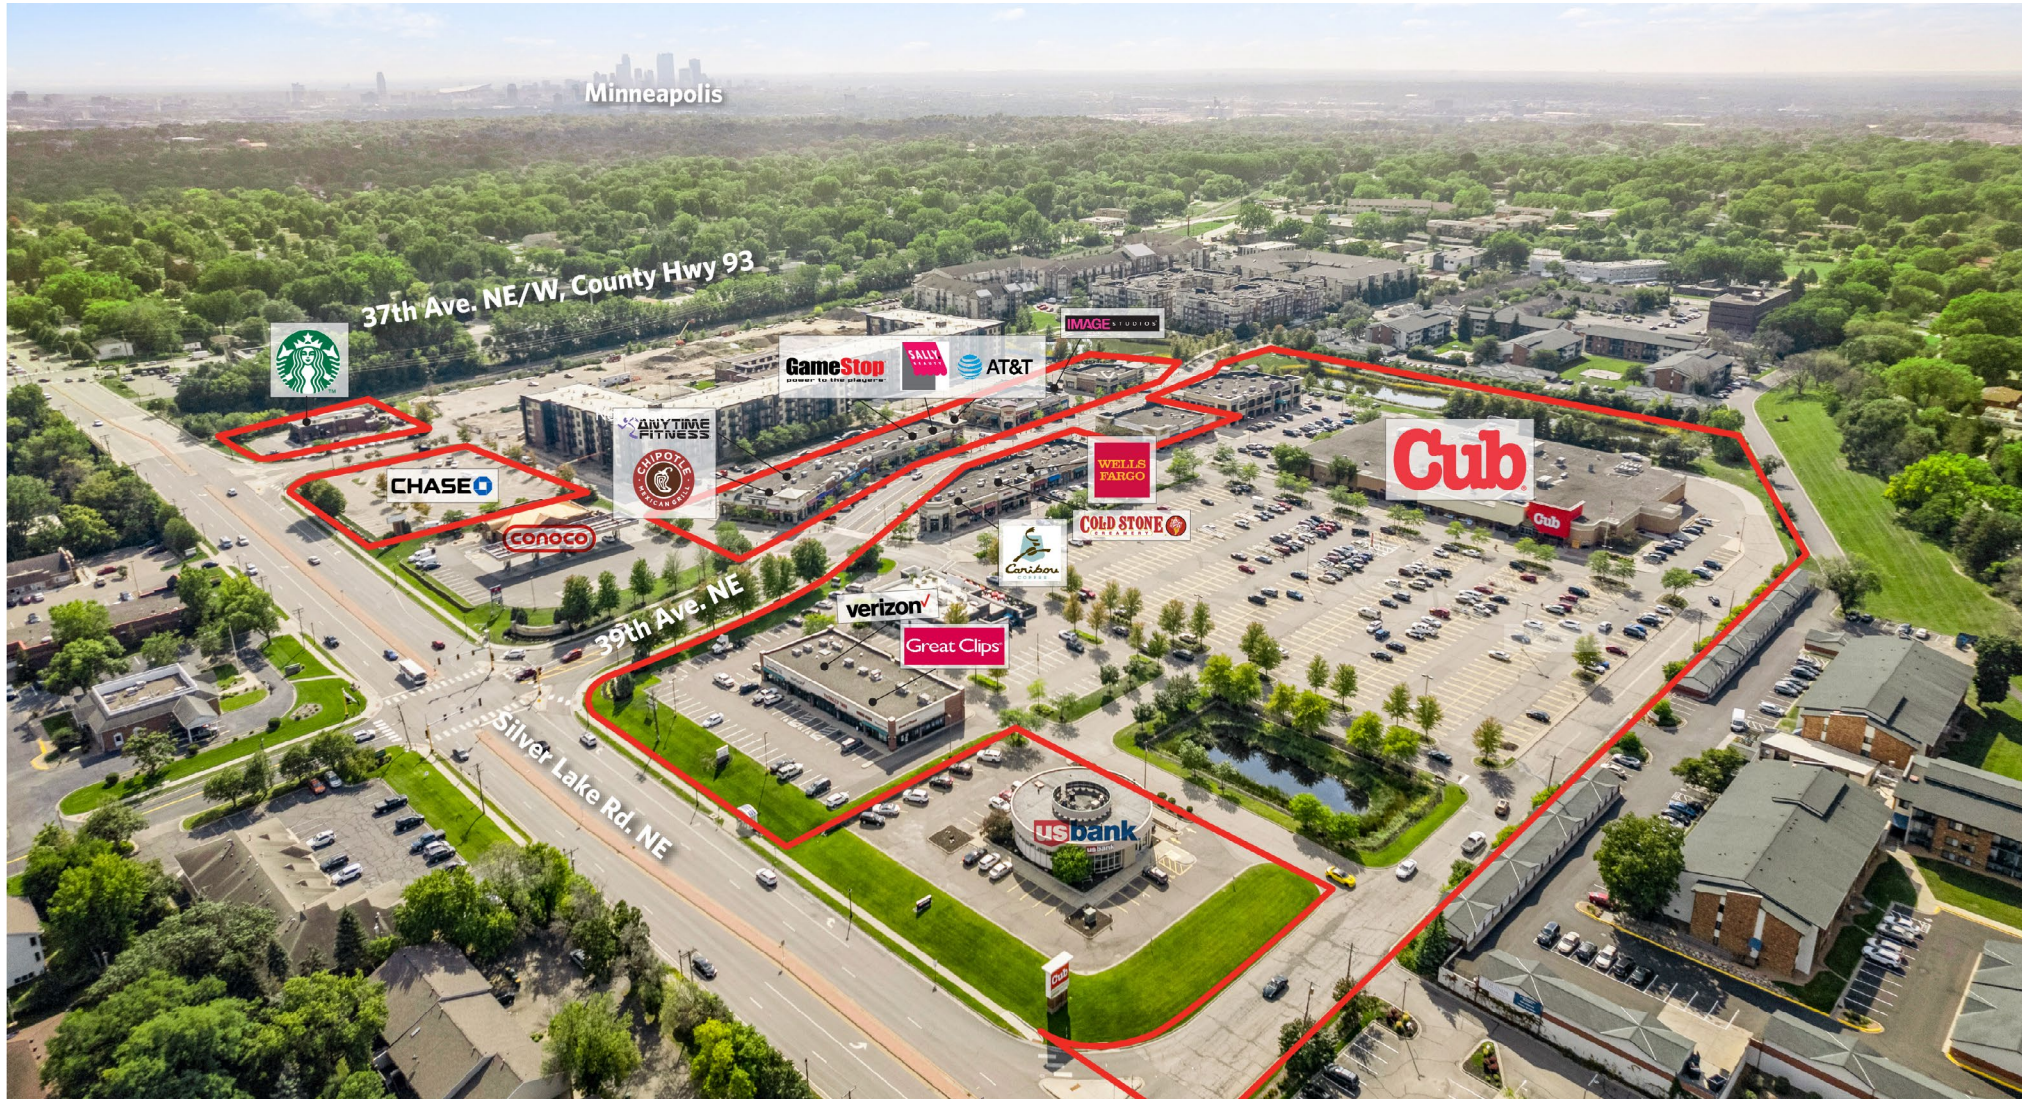

# SILVER LAKE VILLAGE

2600-2800 39th Avenue, 3704-3930 Silver Lake Road, St. Anthony, MN 55421

MINNEAPOLIS, MN

# SILVER LAKE VILLAGE

2600-2800 39th Avenue, 3704-3930 Silver Lake Road, St. Anthony, MN 55421

# SILVER LAKE VILLAGE

2600-2800 39th Ave., 3704-3930 Silver Lake Road, St. Anthony, MN 55421

**For information:**

**Luke Sementa**

E: Isementa@sterlingorganization.com

P: 855-505-7239

UNIT	TENANT	SQ. FT.
C101	North Memorial Health Clinic	17,041
C220	Institute For Athletic Medicine	2,297
C225	Park Dental Silver Lake	4,980
<b>C255</b>	<b>Available</b>	<b>1,606</b>
D102	Northwest Eye	5,262
D202	Image Studios (Coming Soon)	5,307
D212	Leeann Chin	2,881
A102	Fat Nat's Eggs	3,097
A106	Innsbruck Jewelers	1,505
A108	Waddup Dough (Coming Soon)	1,409
A110	Wells Fargo	2,701
A114	Carbone's Pizza	1,565
A116	Cold Stone Creamery	1,489
A118	Capone's Italian Specialties	1,132
A119	Miracle Ear	945
A120	Caribou Coffee	1,469
E102	AT&T	2,426
E106	Sally Beauty Supply	1,189
E108	GameStop	1,197
E110	Dock 6 Pottery Gallery	2,440
E114	Lexi Nails	1,177
<b>E116</b>	<b>Available</b>	<b>1,408</b>
E118	Clean Laundry	2,275

UNIT	TENANT	SQ. FT.
E122	Anytime Fitness	5,000
E128	Chipotle Mexican Grill	2,865
2800	Steele & Hops	6,212
3704	Starbucks	3,421
3800	Chase Bank (Coming Soon)	3,500
3900	Sofra Restaurant	2,034
3904	Verizon Wireless	1,872