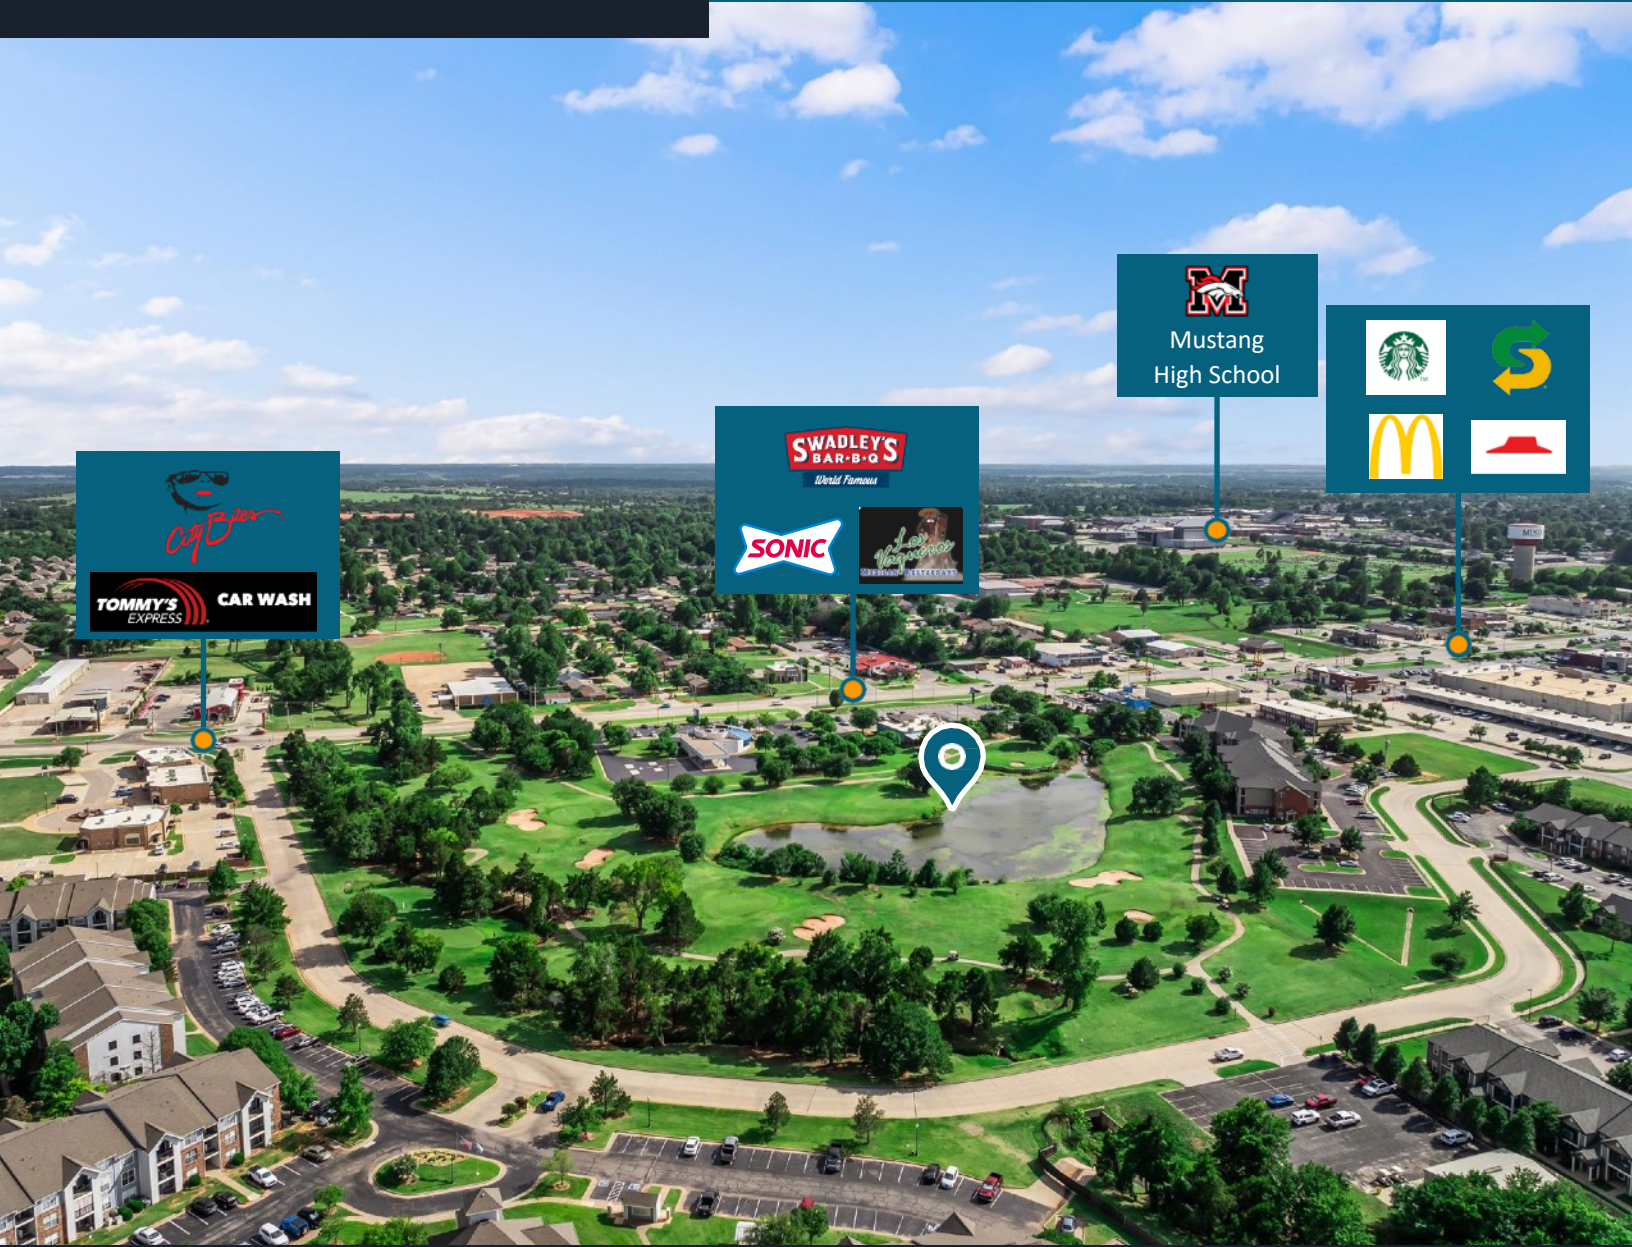

FOR SALE

Pebble Creek Golf Course | Mustang, OK

For more information:
405-664-1646
richie@solasre.com

Ryan Motsinger
405-513-1299
ryan@solasre.com

Aaron Hanes
405-820-1313
aaron@solasre.com