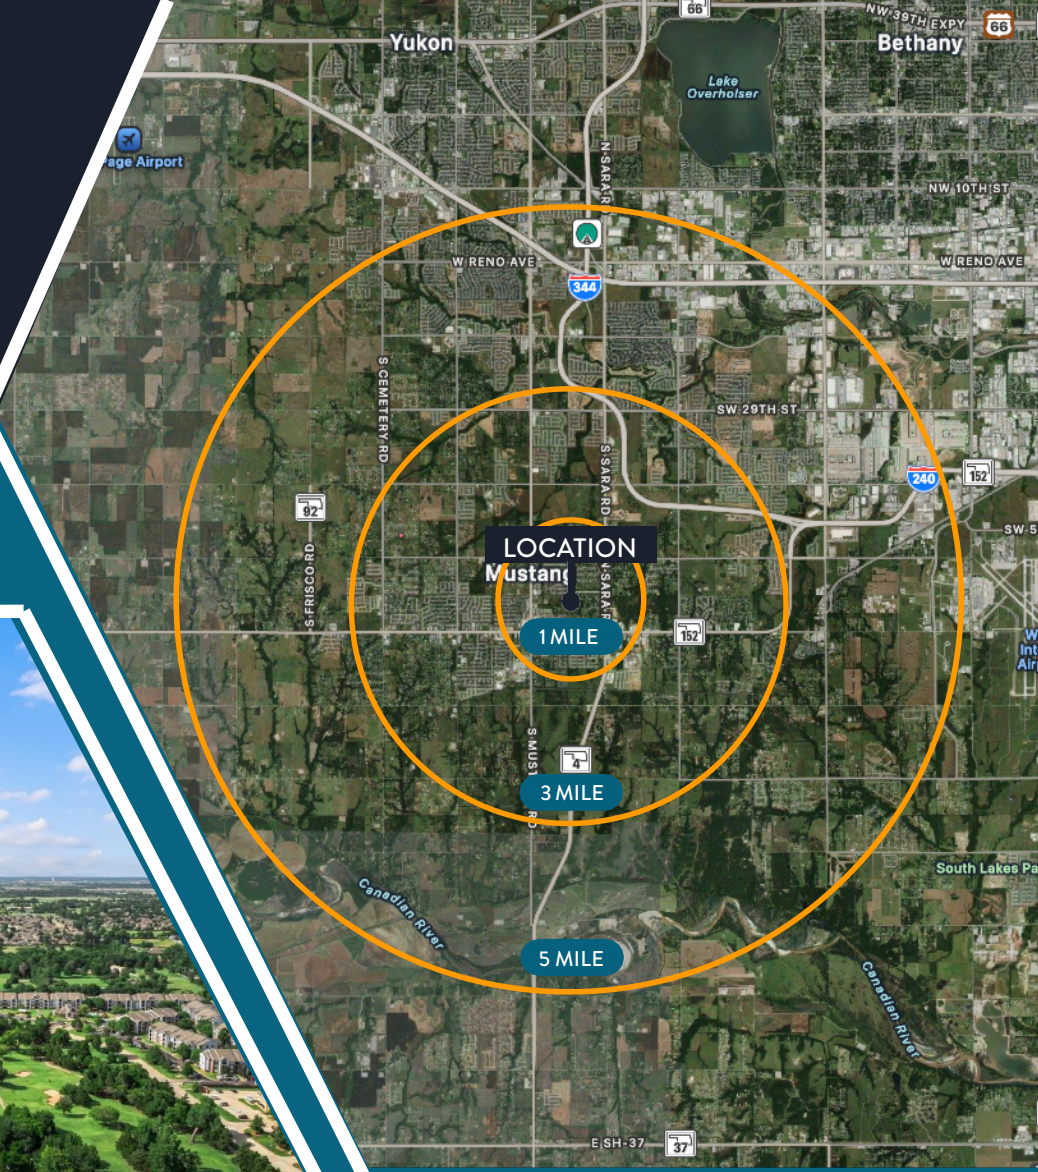

Pebble Creek Golf Course

Mustang, OK

DEMOGRAPHICS

KEY FACTS

2025 SUMMARY	1 MILE	3 MILES	5 MILES
Population	8,951	30,711	76,087
Households	3,299	10,770	26,730
Avg Household Size	2.6	2.6	2.6
Median Age	36.4	36.6	35.2
Average Household Income	$103,100	$118,939	$111,095

76,087
POPULATION

35.2 MEDIAN
AGE

2.6
AVG. HOUSEHOLD
SIZE

$74,713
Average Household
Income

26,300
DAILY TRAFFIC COUNT

Richie Bean

Ryan Motsinger

Aaron Hanes

For more information:

405-664-1646

405-513-1299

405-820-1313

richie@solasre.com

ryan@solasre.com

aaron@solasre.com