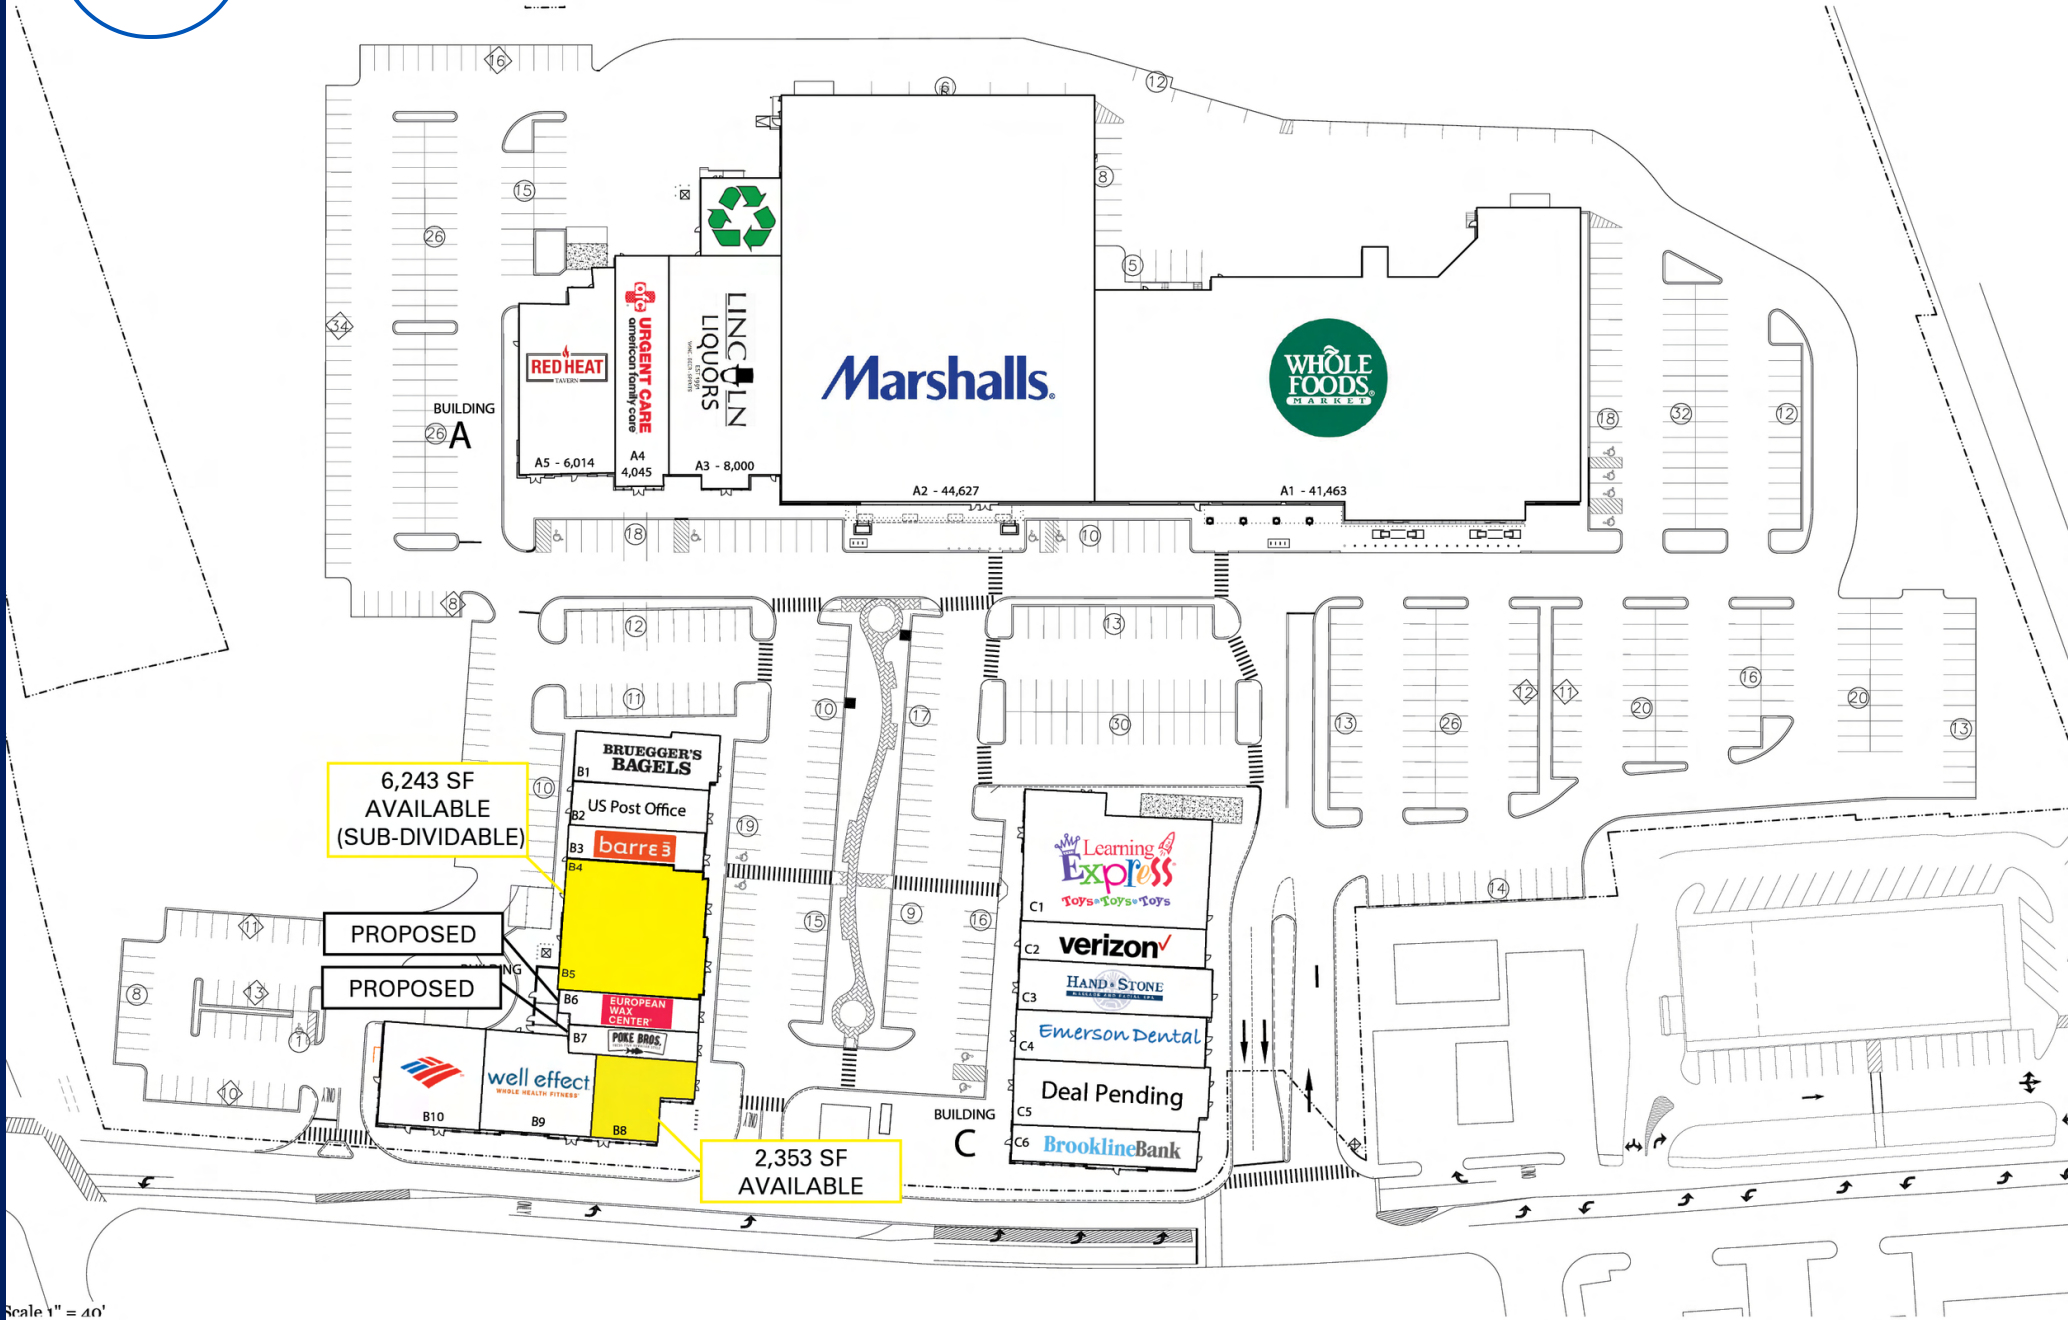

## PROPERTY HIGHLIGHTS

- +/- 2,353 SF (former B.Good) & +/- 6,234 SF (sub-dividable) former full-service restaurant space available for lease.
- The communities within 5 miles of Bedford Marketplace boast median household incomes in excess of \$130,000
- Anchored by Whole Foods and Marshalls, this center underwent a complete renovation in 2016
- Located at a signalized entrance on Great Road (Route 4) with a daily traffic count of 25,800 cars
- 700+ Parking Spaces
- Located 1 Mile North of I-95 off Exit 31

# SITE PLAN

**BEDFORD MARKETPLACE** • +/- 2,353 SF & +/- 6,243 SF (SUB-DIVIDABLE) AVAILABLE • RETAIL

Scale 1" = 40'

160 GREAT RD | BEDFORD, MA