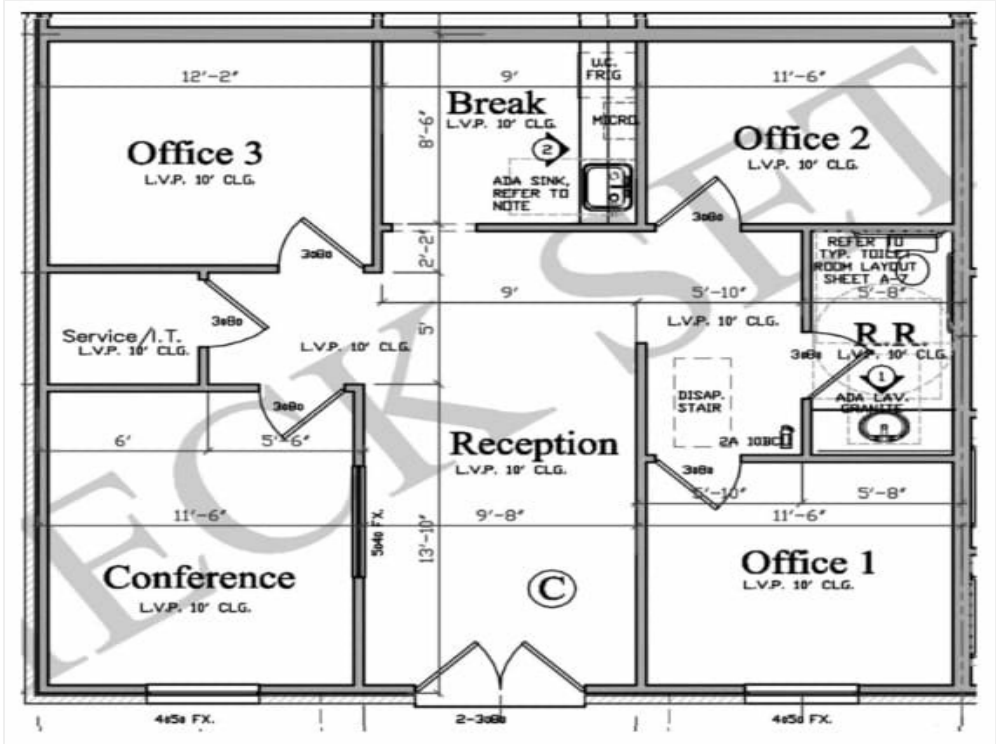

Spring Rose Office Condominiums

18930 Kuykendahl Rd, Spring, TX 77379

Property Photos

Layout1