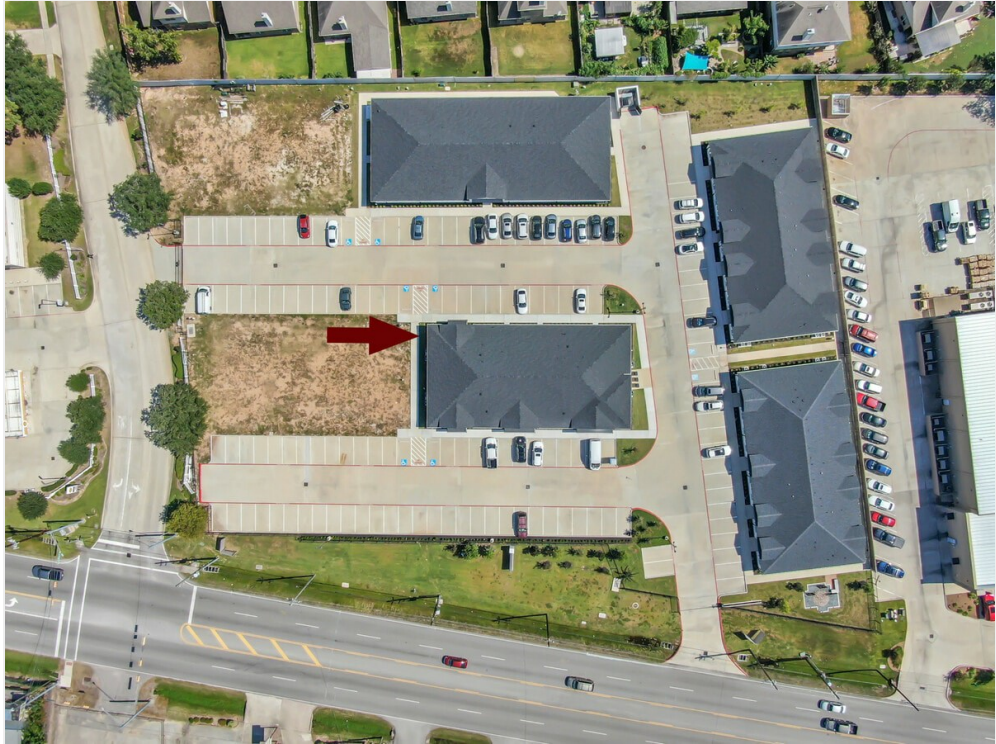

Spring Rose Office Condominiums

18930 Kuykendahl Rd, Spring, TX 77379

Property Photos

NMSS_7028