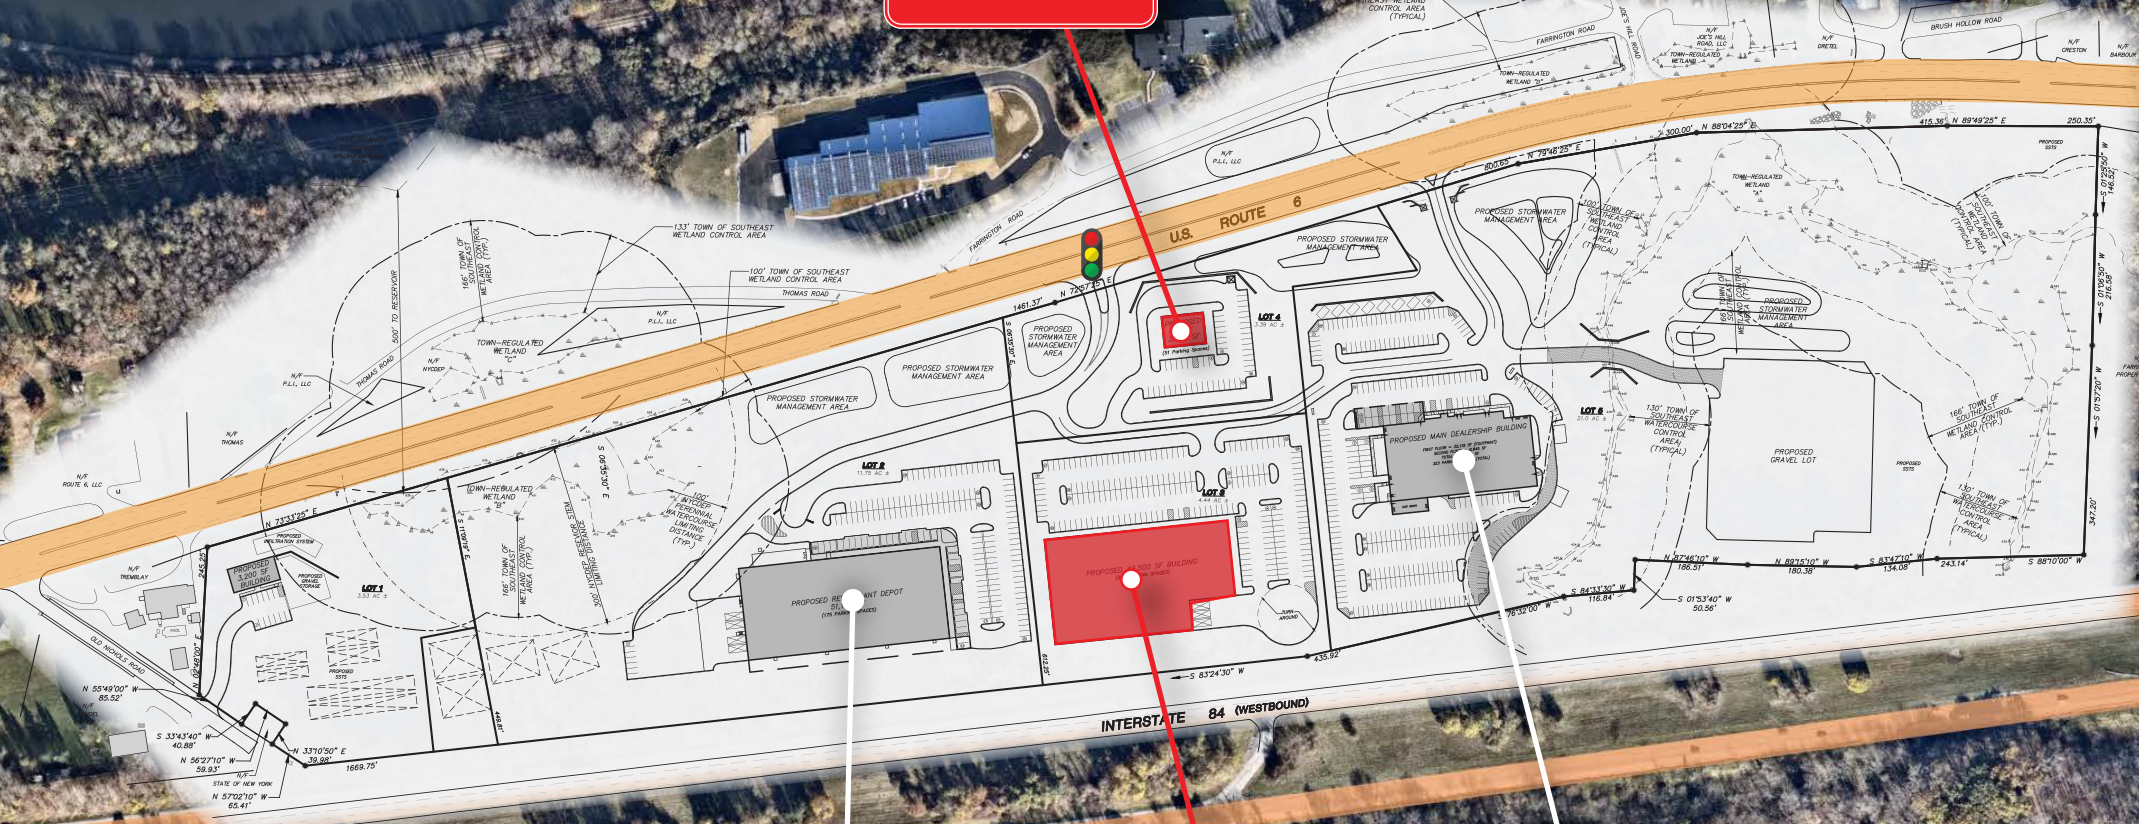

SITE 1
STATELINE

Stateline

- Located 1 mile from both the border of NY & CT and the I-84 & I-684 interchange
- Two fully approved retail buildings: 49,500 SF & 3,600 SF
- Drive-thru options potentially available on pad building
- Located on Route 6 in Brewster between Route 121 & Saw Mill River Road, adjacent to I-84
- Excellent visibility from I-84, both rear signage and pylon facing I-84
- Easy access on and off of I-84 | Over 77,000 ADT on I-84
- Services North Salem, Brewster, Ridgefield and Danbury
- Available for delivery after Q1 2022