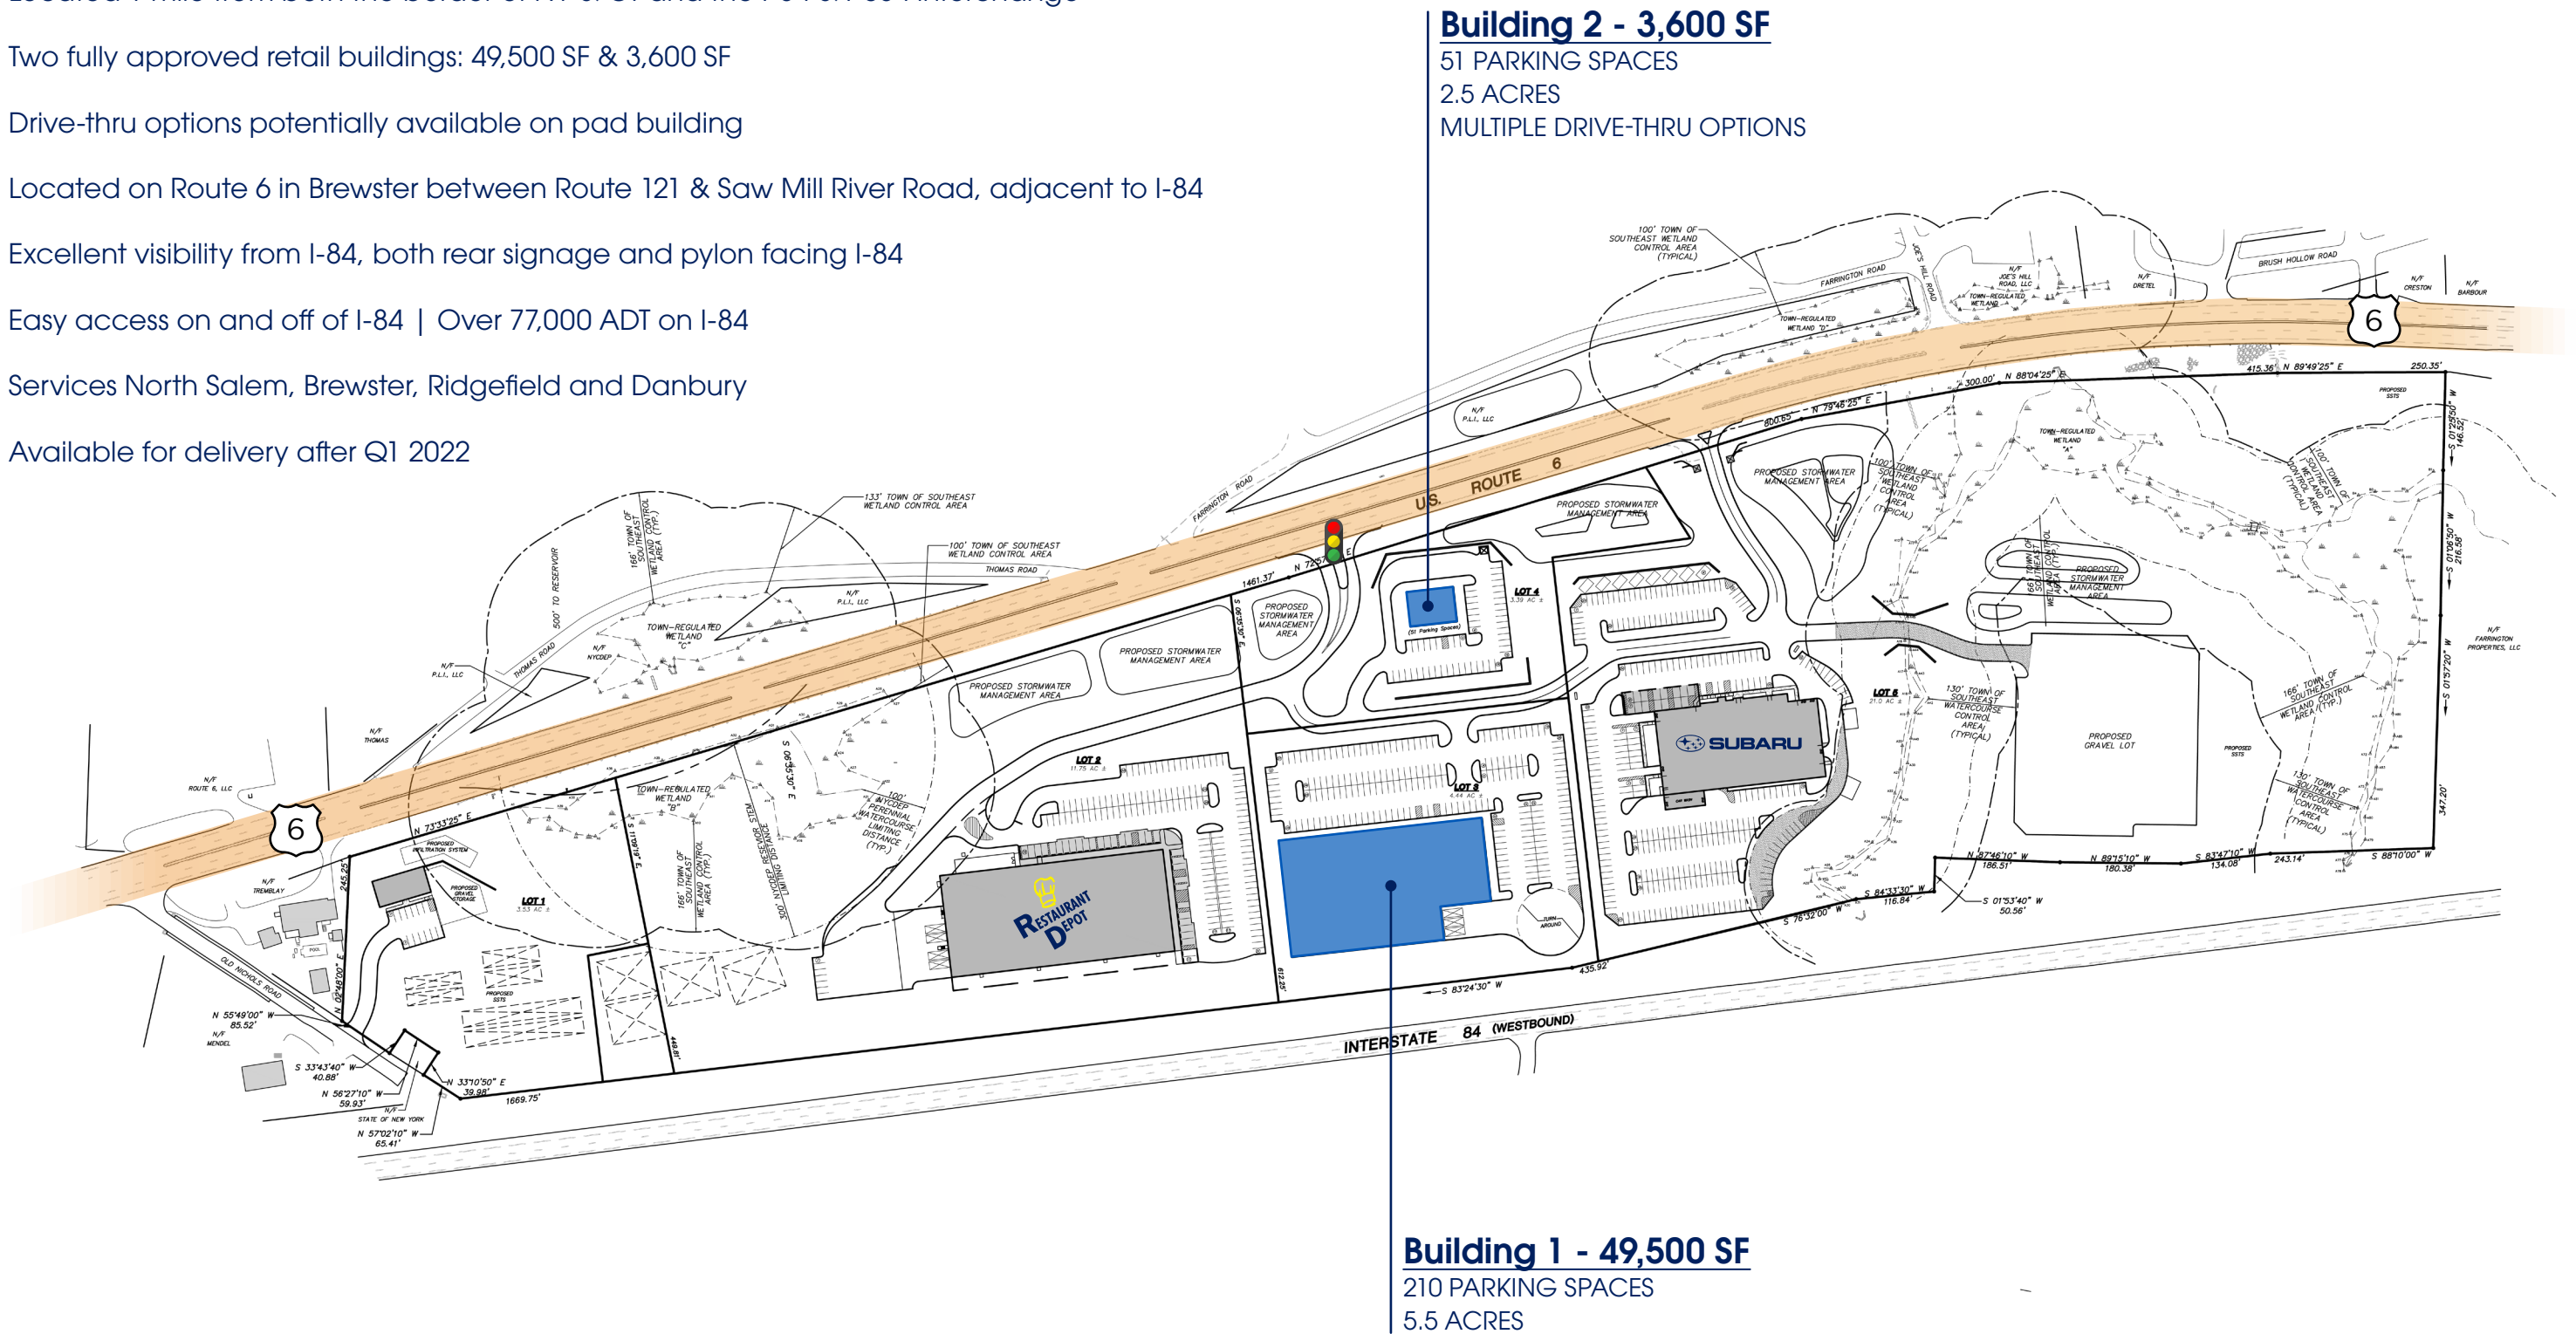

SITE 1
STATELINE

Stateline

- Located 1 mile from both the border of NY & CT and the I-84 & I-684 interchange
- Two fully approved retail buildings: 49,500 SF & 3,600 SF
- Drive-thru options potentially available on pad building
- Located on Route 6 in Brewster between Route 121 & Saw Mill River Road, adjacent to I-84
- Excellent visibility from I-84, both rear signage and pylon facing I-84
- Easy access on and off of I-84 | Over 77,000 ADT on I-84
- Services North Salem, Brewster, Ridgefield and Danbury
- Available for delivery after Q1 2022