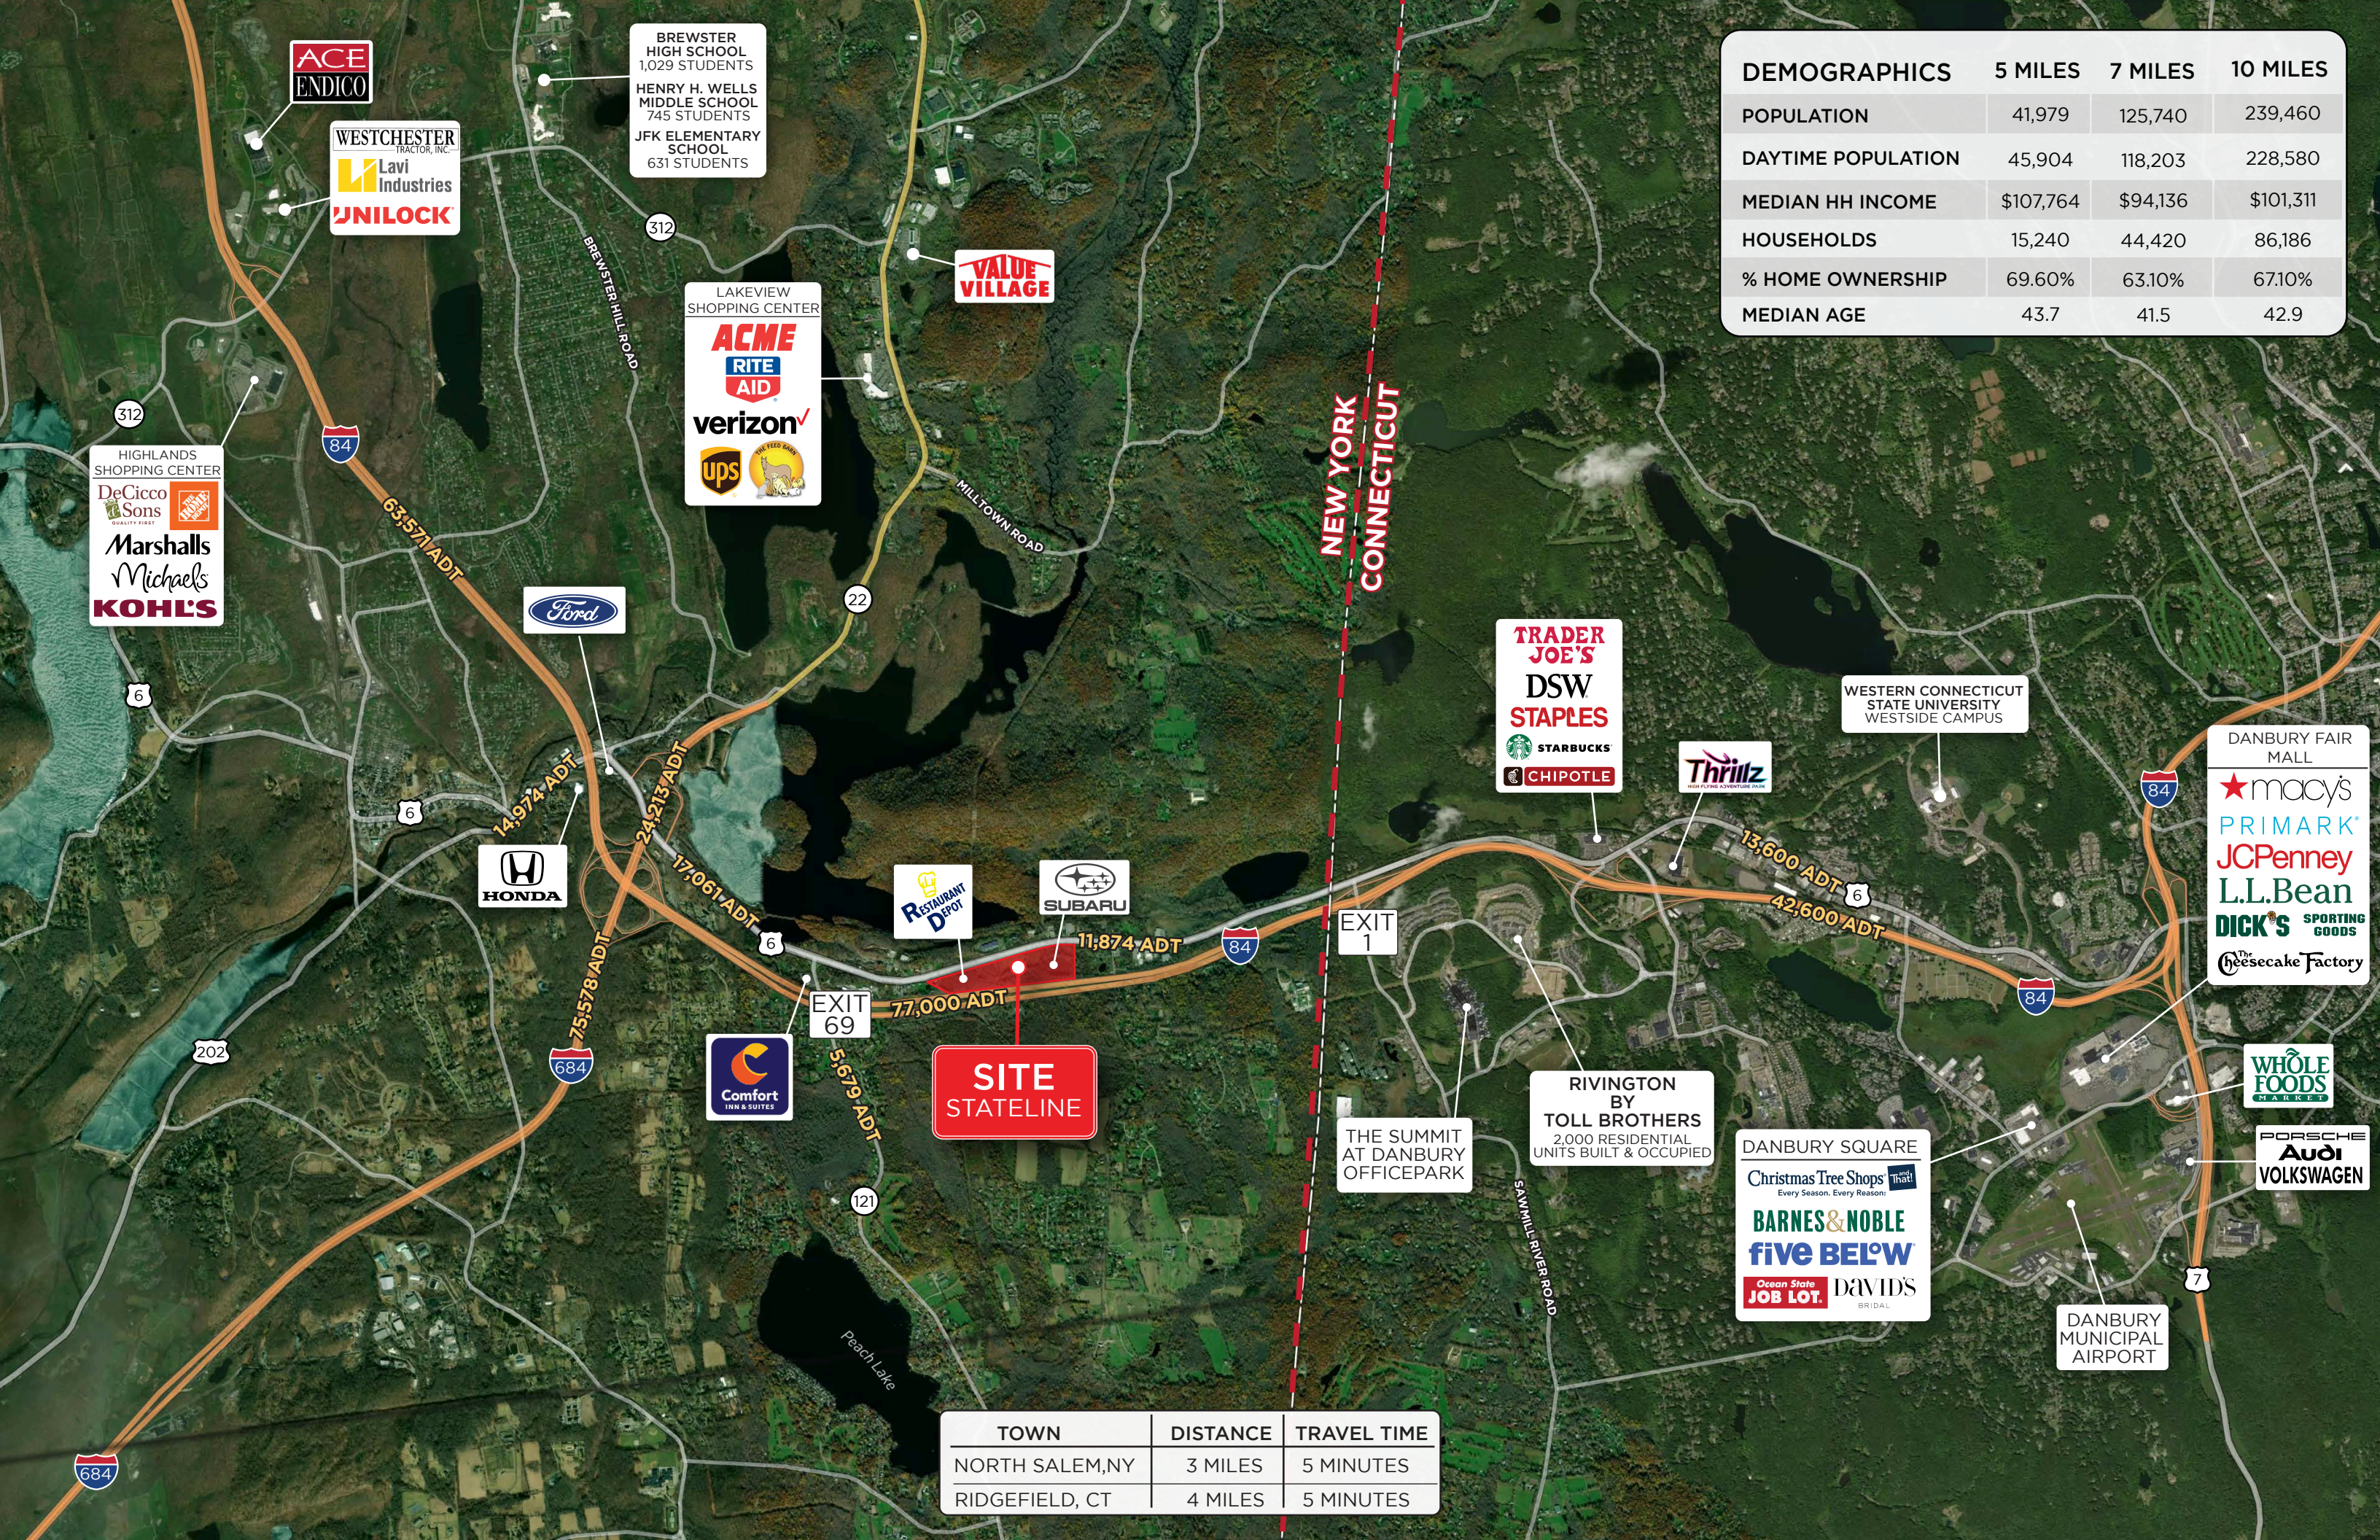

DEMOGRAPHICS	5 MILES	7 MILES	10 MILES
POPULATION	41,979	125,740	239,460
DAYTIME POPULATION	45,904	118,203	228,580
MEDIAN HH INCOME	$107,764	$94,136	$101,311
HOUSEHOLDS	15,240	44,420	86,186
% HOME OWNERSHIP	69.60%	63.10%	67.10%
MEDIAN AGE	43.7	41.5	42.9

TOWN	DISTANCE	TRAVEL TIME
NORTH SALEM, NY	3 MILES	5 MINUTES
RIDGEFIELD, CT	4 MILES	5 MINUTES

HIGHLANDS SHOPPING CENTER
DeCicco Sons
Marshall's
Michaels
Kohl's

ACE ENDICO
WESTCHESTER TRACTOR, INC.
Lavi Industries
JUNILOCK

BREWSTER HIGH SCHOOL
1,029 STUDENTS
HENRY H. WELLS MIDDLE SCHOOL
745 STUDENTS
JFK ELEMENTARY SCHOOL
631 STUDENTS

LAKEVIEW SHOPPING CENTER
ACME
RITE AID
verizon
ups

VALUE VILLAGE

Ford

HONDA

RESTAURANT DPOT

SUBARU

SITE STATELINE

Comfort INN & SUITES

TRADER JOE'S
DSW
STAPLES
STARBUCKS
CHIPOTLE

Thrillz

WESTERN CONNECTICUT STATE UNIVERSITY WESTSIDE CAMPUS

DANBURY FAIR MALL
macy's
PRIMARK
JCPenney
L.L.Bean
DICK'S SPORTING GOODS
The Cheesecake Factory

WHOLE FOODS MARKET

PORSCHE
Audi
VOLKSWAGEN

DANBURY SQUARE
Christmas Tree Shops
BARNES & NOBLE
five BELOW
Ocean State JOB LOT.
DAVID'S BRIDAL

DANBURY MUNICIPAL AIRPORT

EXIT 1

EXIT 69

RIVINGTON BY TOLL BROTHERS
2,000 RESIDENTIAL UNITS BUILT & OCCUPIED

THE SUMMIT AT DANBURY OFFICEPARK

684

84

6

63,571 ADT

14,974 ADT

24,213 ADT

17,061 ADT

75,578 ADT

77,000 ADT

11,874 ADT

5,679 ADT

13,600 ADT

42,600 ADT

BREWSTER HILL ROAD

MILLTOWN ROAD

NEW YORK
CONNECTICUT

SAMUEL RIVER ROAD

Peach Lake

312

312

22

6

202

684

121

84

84

7