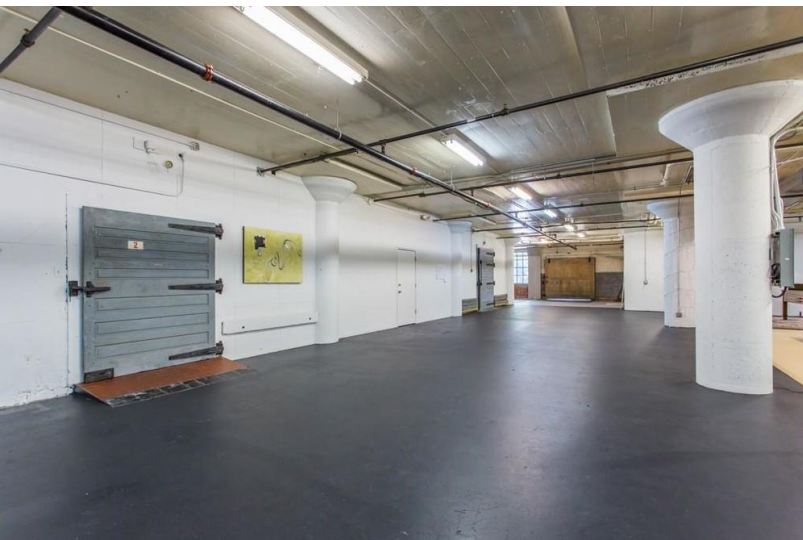

FOR SALE

LIVE/WORK/CO-OP LOFT SPACE

881 MEMORIAL DRIVE, UNIT #1001A | 881 MEMORIAL DRIVE, UNIT #1001A, ATLANTA, GA 30316

adams
COMMERCIAL
REAL ESTATE
Commercial Real Estate Specialists Since 1979

FOR MORE INFORMATION

Michael D. Reeves, CCIM

404.863.5909

michael@adamscre.com

Lauren Alexander

770.231.8467

lauren@adamsrealtors.com

Adams Commercial Real Estate | 458 Cherokee Ave SE | Atlanta, GA 30312 | 404.688.1222 | www.adamscre.com