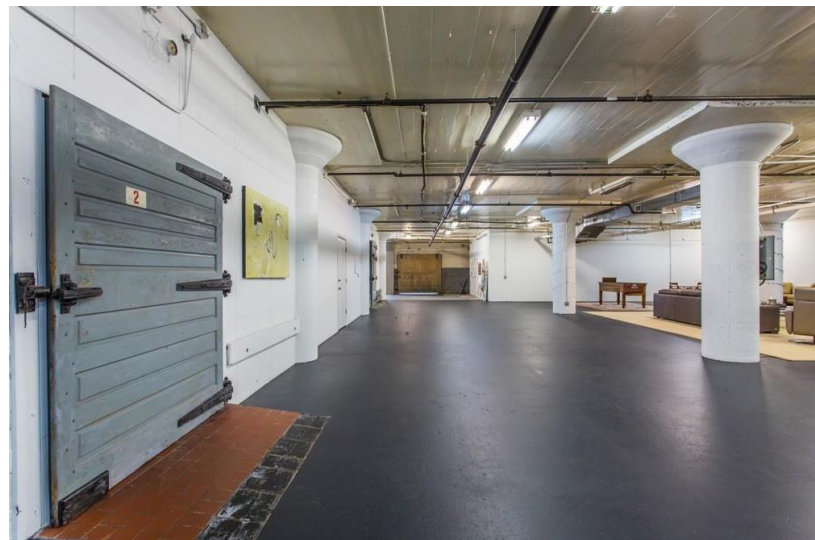

FOR SALE

LIVE/WORK/CO-OP LOFT SPACE

881 MEMORIAL DRIVE, UNIT #1001A | 881 MEMORIAL DRIVE, UNIT #1001A, ATLANTA, GA 30316

adams
COMMERCIAL
REAL ESTATE
Commercial Real Estate Specialists Since 1979

FOR MORE INFORMATION

Michael D. Reeves, CCIM

404.863.5909

michael@adamscre.com

Lauren Alexander

770.231.8467

lauren@adamsrealtors.com

Adams Commercial Real Estate | 458 Cherokee Ave SE | Atlanta, GA 30312 | 404.688.1222 | www.adamscre.com