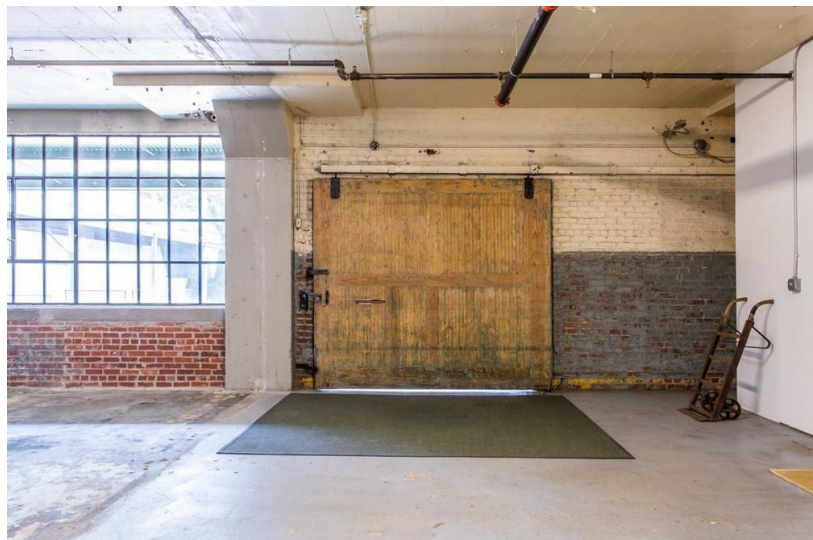

FOR SALE

LIVE/WORK/CO-OP LOFT SPACE

881 MEMORIAL DRIVE, UNIT #1001A | 881 MEMORIAL DRIVE, UNIT #1001A, ATLANTA, GA 30316

adams
COMMERCIAL
REAL ESTATE
Commercial Real Estate Specialists Since 1979

FOR MORE INFORMATION

Michael D. Reeves, CCIM

404.863.5909

michael@adamscre.com

Lauren Alexander

770.231.8467

lauren@adamsrealtors.com

Adams Commercial Real Estate | 458 Cherokee Ave SE | Atlanta, GA 30312 | 404.688.1222 | www.adamscre.com