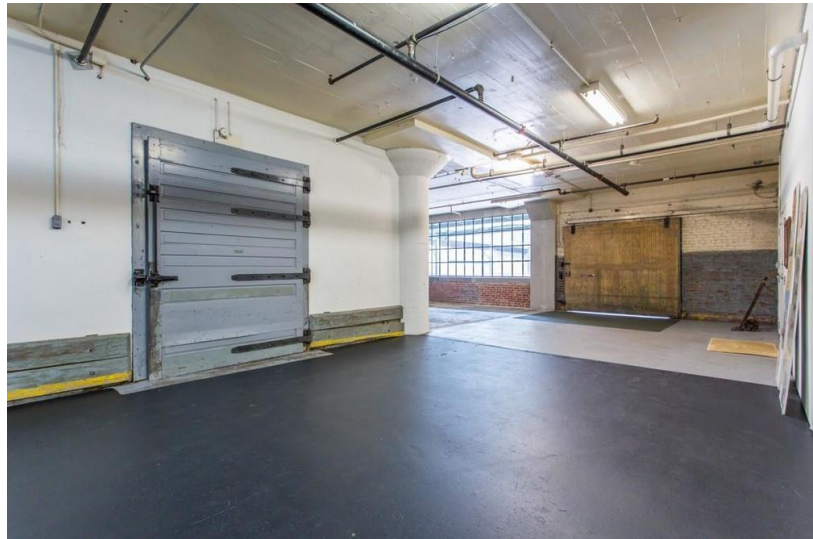

FOR SALE

LIVE/WORK/CO-OP LOFT SPACE

881 MEMORIAL DRIVE, UNIT #1001A | 881 MEMORIAL DRIVE, UNIT #1001A, ATLANTA, GA 30316

adams
COMMERCIAL
REAL ESTATE
Commercial Real Estate Specialists Since 1979

FOR MORE INFORMATION

Michael D. Reeves, CCIM

404.863.5909

michael@adamscre.com

Lauren Alexander

770.231.8467

lauren@adamsrealtors.com

Adams Commercial Real Estate | 458 Cherokee Ave SE | Atlanta, GA 30312 | 404.688.1222 | www.adamscre.com