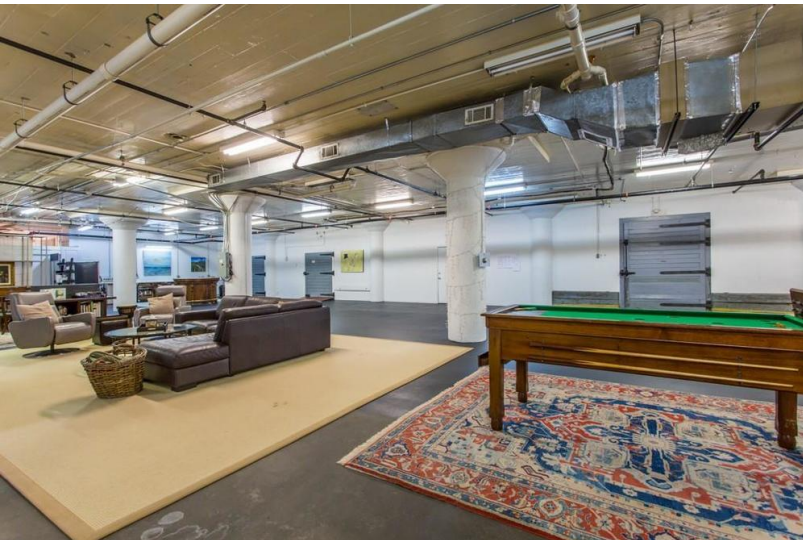

FOR SALE

LIVE/WORK/CO-OP LOFT SPACE

881 MEMORIAL DRIVE, UNIT #1001A | 881 MEMORIAL DRIVE, UNIT #1001A, ATLANTA, GA 30316

adams
COMMERCIAL
REAL ESTATE
Commercial Real Estate Specialists Since 1979

FOR MORE INFORMATION

Michael D. Reeves, CCIM

404.863.5909

michael@adamscre.com

Lauren Alexander

770.231.8467

lauren@adamsrealtors.com

Adams Commercial Real Estate | 458 Cherokee Ave SE | Atlanta, GA 30312 | 404.688.1222 | www.adamscre.com