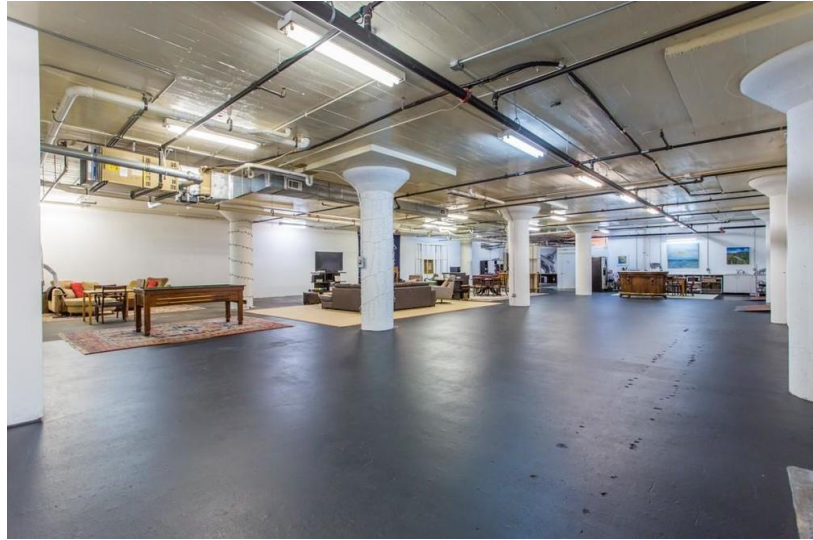

FOR SALE

LIVE/WORK/CO-OP LOFT SPACE

881 MEMORIAL DRIVE, UNIT #1001A | 881 MEMORIAL DRIVE, UNIT #1001A, ATLANTA, GA 30316

adams
COMMERCIAL
REAL ESTATE
Commercial Real Estate Specialists Since 1979

FOR MORE INFORMATION

Michael D. Reeves, CCIM

404.863.5909

michael@adamscre.com

Lauren Alexander

770.231.8467

lauren@adamsrealtors.com

Adams Commercial Real Estate | 458 Cherokee Ave SE | Atlanta, GA 30312 | 404.688.1222 | www.adamscre.com