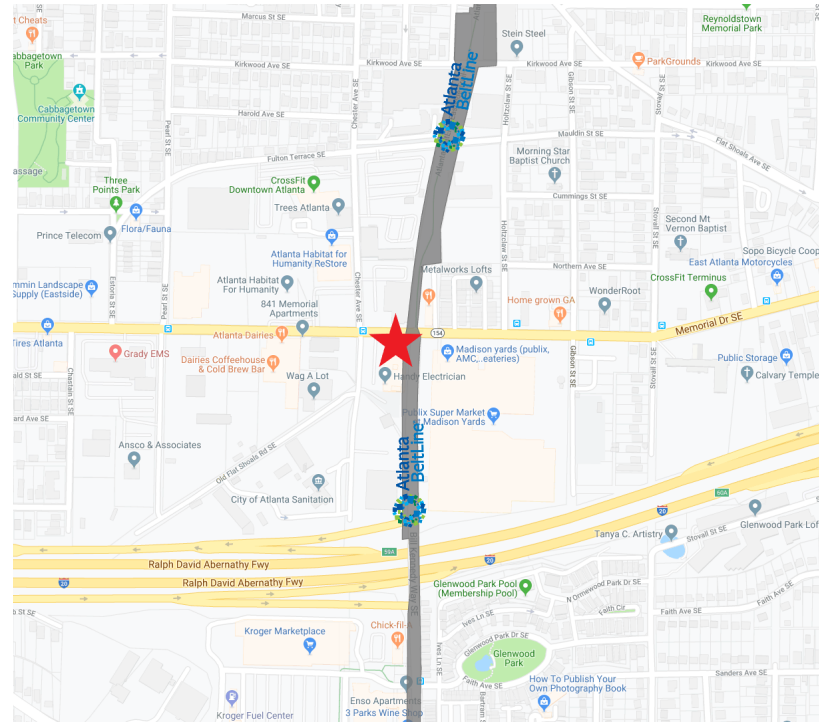

LIVE/WORK/CO-OP LOFT SPACE

HISTORIC LIVE/WORK/CO-OP LOFT SPACE ON BELTLINE | 881 MEMORIAL DRIVE, UNIT #1001, ATLANTA, GA 30316

adams
COMMERCIAL
REAL ESTATE
Commercial Real Estate Specialists Since 1979

SALE PRICE