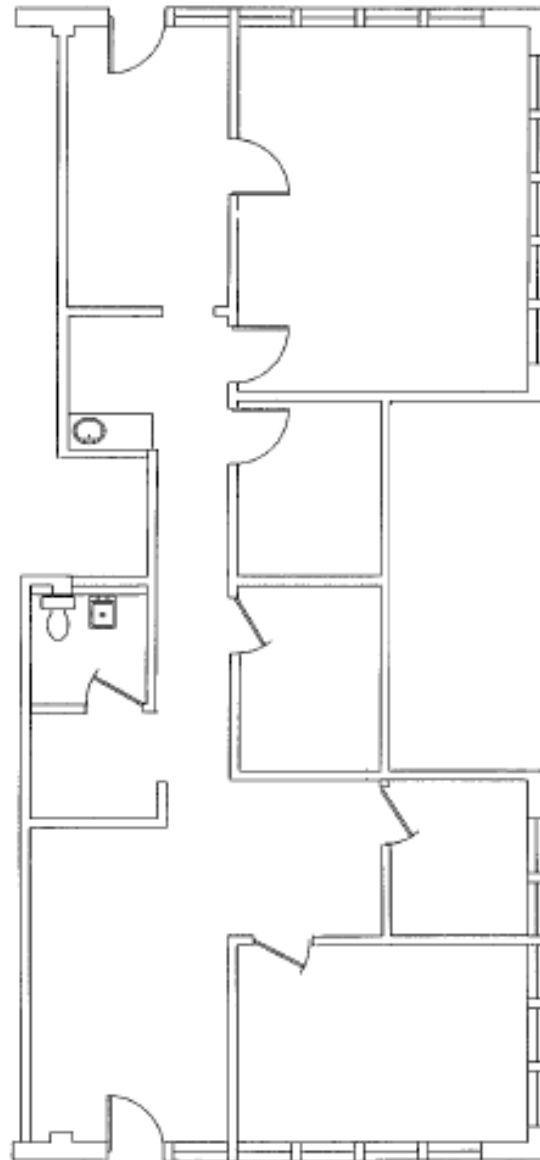

# For Lease

McCain Park Offices

**\$15.00/SF, FSG**

3805-3901 McCain Park Drive,  
North Little Rock, AR

**Call - (501) 907-9070**

Between 557-5,830 SF available. Quiet office park near McCain Mall. Full-service gross lease includes 5-day per week janitorial service, utilities and maintenance.

# 3805 McCain Park Drive, Suite 103

1,500 SF

3807 McCain Park Drive, Suite 106

825 SF

3807 McCain Park Drive, Suite 101-115

5,830 SF

3901 McCain Park Drive, Suite 102

2,345 SF

3901 McCain Park Drive, Suite 110

2,250 SF

3901 McCain Park Drive, Suite 106

557 SF