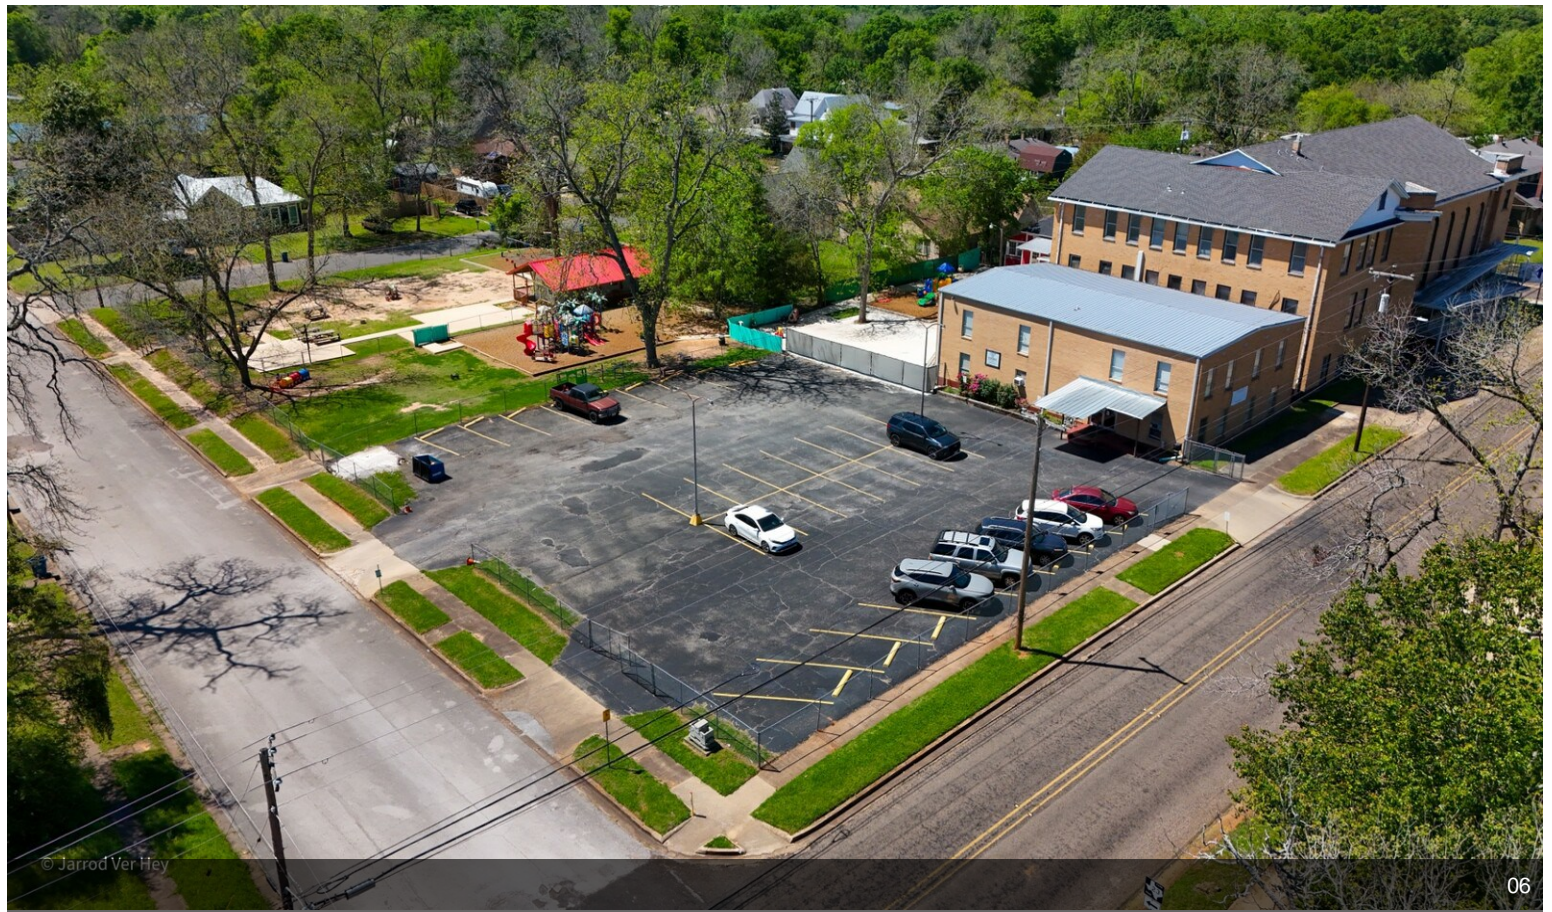

Property Photos