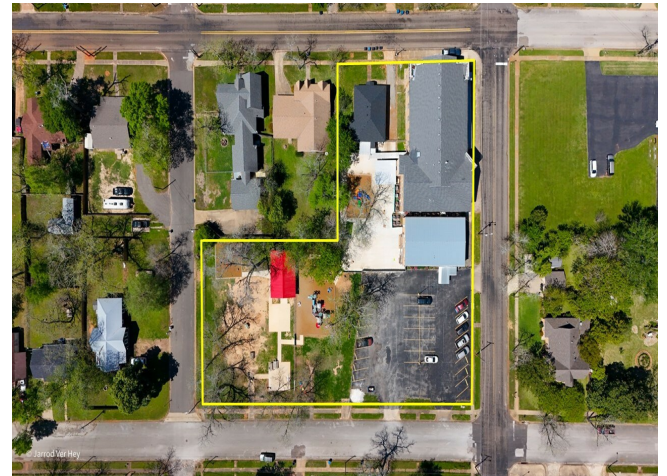

\$525,000

Rusk, Texas, located in Cherokee County, is a small city with a rich historical background. Serving as the county seat, Rusk boasts significant landmarks such as the Texas State Railroad, offering scenic train rides through the Piney Woods region. The city's economy is supported by major employers including the Rusk State Hospital, providing mental health services, and the Rusk Independent School District, offering education services. Local government entities and a diverse range of retail, service, and agricultural businesses contribute to the city's economic landscape. With a strong sense of community and a focus on preserving its history, Rusk offers residents and visitors a blend of small-town charm, outdoor recreational opportunities, and cultural events throughout the year.

The property sits two blocks away from the downtown square in Rusk. It is comprised of 3 buildings, two of which...

- Ample Space
- Large Parking Lot
- Outdoor Amenities

Price:	\$525,000
Property Type:	Specialty
Property Subtype:	Religious Facility
Sale Type:	Owner User
Lot Size:	1.55 AC
Building Size:	32,456 SF
No. Stories:	3
Year Built:	1970
Parking Ratio:	0.92/1,000 SF
Zoning Description:	B-2
APN / Parcel ID:	000227101000
Walk Score @:	46 (Car-Dependent)