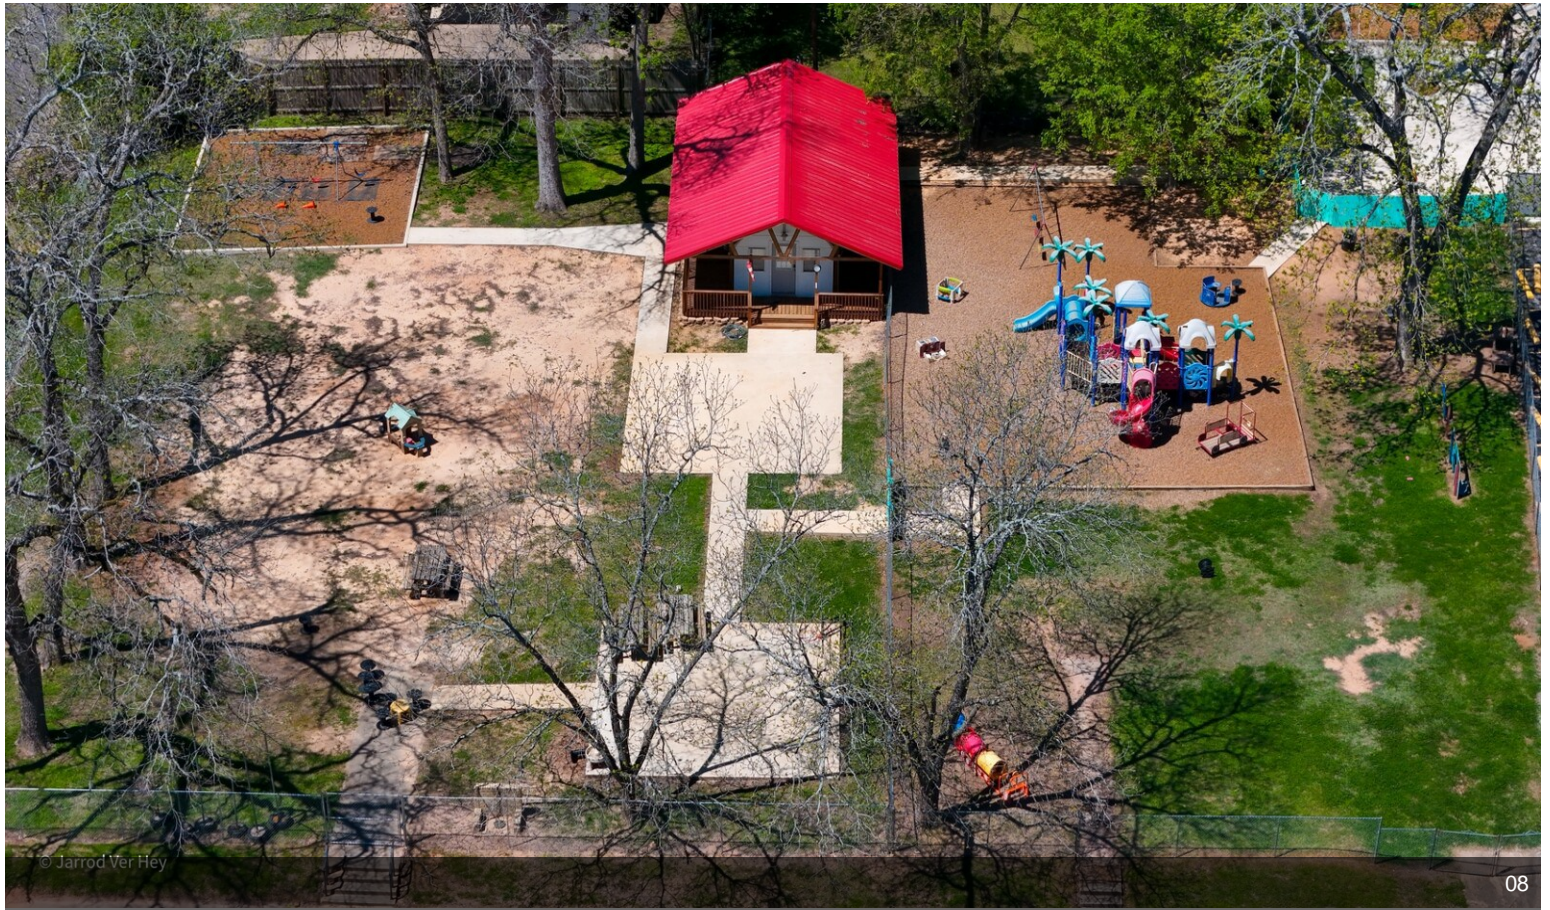

Property Photos