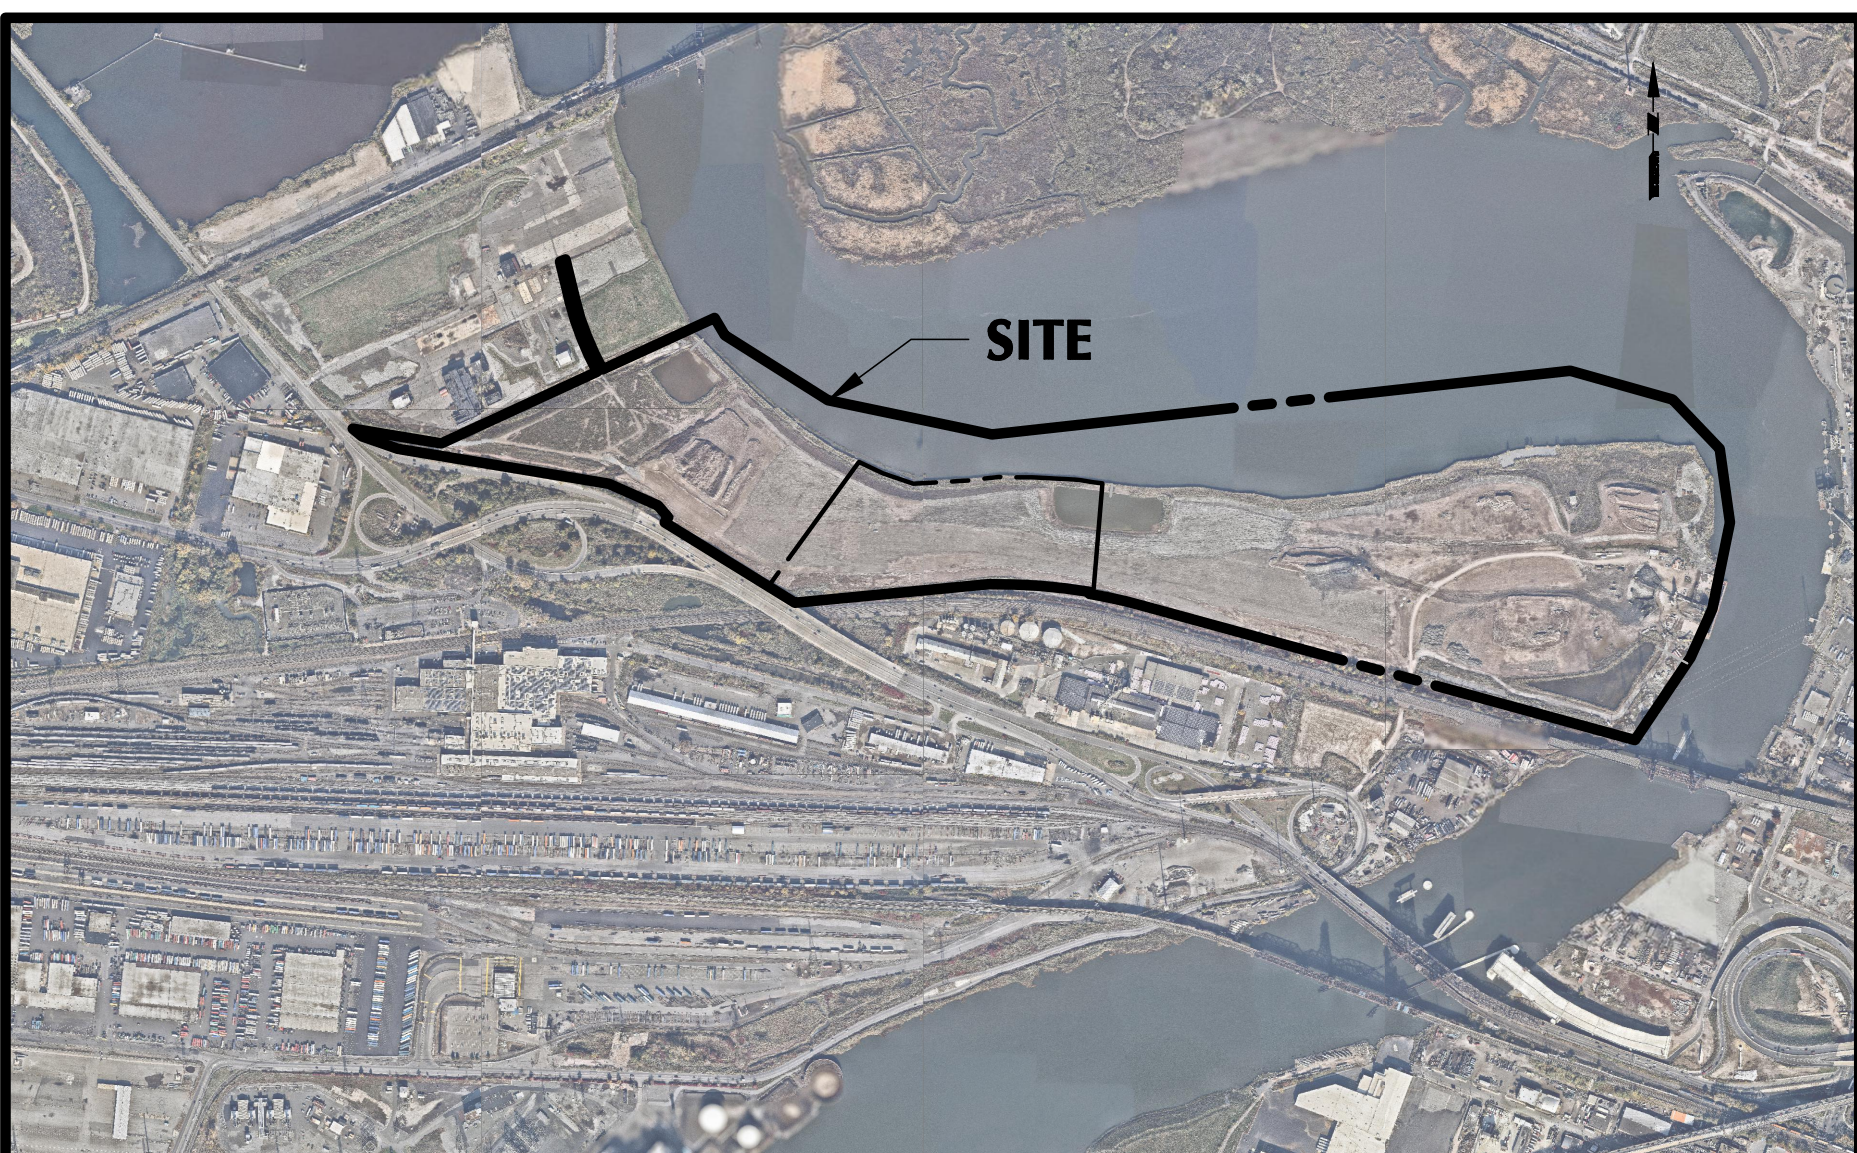

MORRIS KEARNY ASSOCIATES, LLC

REDEVELOPMENT

PROPOSED WAREHOUSE AND DISTRIBUTION FACILITIES ZONING CERTIFICATE APPLICATION

BLOCK No. 287, LOT No.'s 32.01, 54, 55, 56, 60, 61.02, 61.03, 62, 62.01, 63, 70, 70.01, 71, 71.01, & 80

TOWN OF KEARNY, HUDSON COUNTY, NEW JERSEY

PROJECT LOCATION
SCALE: 1" = 1,000'

ZONING TABLE			
KOPPERS COKE PENINSULA REDEVELOPMENT AREA			
BULK REGULATIONS	REQUIRED	PROPOSED	VARIANCE
Land Use	Warehouse	Warehouse	NO
Min. Lot Area	1 AC	147.57 AC (6,428,187 SQ FT)**	NO*
Min. Lot Width	100 FT	30.53 FT	NO*
Min. Lot Depth	150 FT	934.5 FT	NO
Max. Lot Coverage	60%	28.3%	NO
Min. Open Space	15%	43.5%	NO
Min. Front Yard - Structures	30 FT	83.3 FT	NO
Min. Front Yard - Parking	20 FT	64.8 FT	NO
Min. Side Yard***	20 FT	25 FT	NO
Min. Rear Yard***	30 FT	249.4 FT	NO
Max. Floor Area Ratio	2.5	0.29	NO

PARKING AND LOADING STATISTICS			
REGULATIONS	REQUIRED	PROPOSED	COMPLIES
PARKING SPACES DIMENSION	8.5 FT x 18 FT	9 FT x 18 FT	YES
ASILE WIDTH	24 FT	24 FT	YES
BUILDING 1 WAREHOUSE (1,057,402 SQ FT) = 705 SPACES OFFICE = 111 SPACES TOTAL = 816 SPACES		209 SPACES (CONSTRUCTED) 620 (BANKED) 829 TOTAL	YES
BUILDING 2 WAREHOUSE (331,621 SQ FT) = 221 SPACES OFFICE (35,900 SQ FT) = 90 SPACES TOTAL = 311 SPACES		95 SPACES (CONSTRUCTED) 217 (BANKED) 312 TOTAL	YES
BUILDING 3 WAREHOUSE (371,509 SQ FT) = 248 SPACES OFFICE (36,000 SQ FT) = 90 SPACES TOTAL = 338 SPACES		117 SPACES (CONSTRUCTED) 223 (BANKED) 340 TOTAL	YES
ADA PARKING SPACES ADA = 2% OF TOTAL SPACES VAN = 1 IN EVERY 6 ADA SPACES		6 ADA CAR SPACES 3 ADA VAN SPACES 9 TOTAL	YES
LOADING IN FRONT YARD	NOT PERMITTED	NO	YES
LOADING SPACE DIMENSION	12 FT x 60 FT	13.5 FT x 60 FT	YES
LOADING SPACES	90 SPACES	90 SPACES	YES
3 SPACES FOR STRUCTURES BETWEEN 40,000 AND 100,000 SQ FT AND ONE SPACE PER ADDITIONAL 100,000 SQ FT OVER 100,000 SQ FT		37 SPACES	YES
		38 SPACES	YES