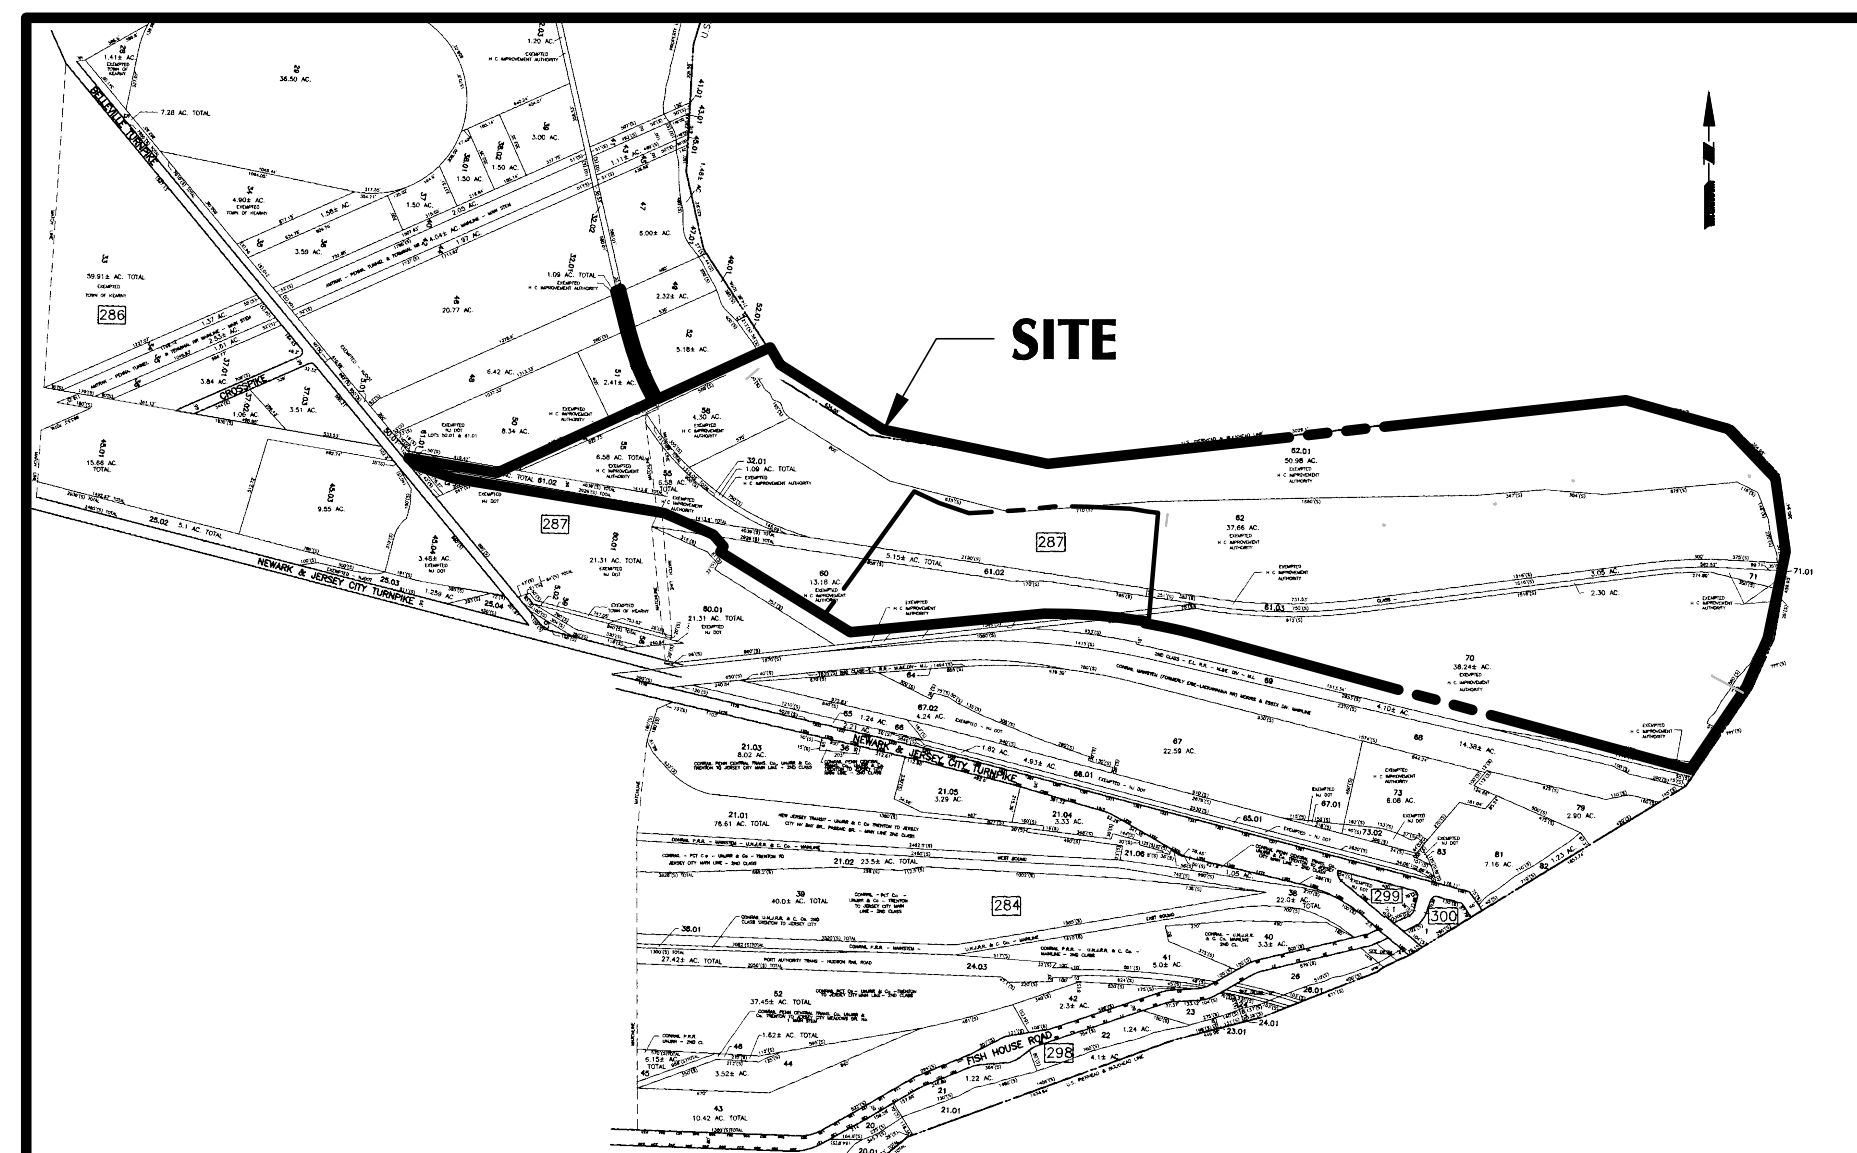

MORRIS KEARNY ASSOCIATES, LLC

REDEVELOPMENT

PROPOSED WAREHOUSE AND DISTRIBUTION FACILITIES ZONING CERTIFICATE APPLICATION

BLOCK No. 287, LOT No.'s 32.01, 54, 55, 56, 60, 61.02, 61.03, 62, 62.01, 63, 70, 70.01, 71, 71.01, & 80

TOWN OF KEARNY, HUDSON COUNTY, NEW JERSEY

TAX MAP
SCALE: 1" = 1,000'

ZONING TABLE			
KOPPERS COKE PENINSULA REDEVELOPMENT AREA			
BULK REGULATIONS	REQUIRED	PROPOSED	VARIANCE
Land Use	Warehouse	Warehouse	NO
Min. Lot Area	1 AC	147.57 AC (6,428,187 SQ FT)**	NO*
Min. Lot Width	100 FT	30.53 FT	NO*
Min. Lot Depth	150 FT	934.5 FT	NO
Max. Lot Coverage	60%	28.3%	NO
Min. Open Space	15%	43.5%	NO
Min. Front Yard - Structures	30 FT	83.3 FT	NO
Min. Front Yard - Parking	20 FT	64.8 FT	NO
Min. Side Yard***	20 FT	25 FT	NO
Min. Rear Yard***	30 FT	249.4 FT	NO
Max. Floor Area Ratio	2.5	0.29	NO

PARKING AND LOADING STATISTICS			
REGULATIONS	REQUIRED	PROPOSED	COMPLIES
PARKING SPACES DIMENSION	8.5 FT x 18 FT	9 FT x 18 FT	YES
ASILE WIDTH	24 FT	24 FT	YES
BUILDING 1 WAREHOUSE (1,057,402 SQ FT) = 705 SPACES OFFICE = 111 SPACES TOTAL = 816 SPACES		209 SPACES (CONSTRUCTED) 620 (BANKED) 829 TOTAL	YES
BUILDING 2 WAREHOUSE (331,621 SQ FT) = 221 SPACES OFFICE (35,900 SQ FT) = 90 SPACES TOTAL = 311 SPACES		95 SPACES (CONSTRUCTED) 217 (BANKED) 312 TOTAL	YES
BUILDING 3 WAREHOUSE (371,509 SQ FT) = 248 SPACES OFFICE (36,000 SQ FT) = 90 SPACES TOTAL = 338 SPACES		117 SPACES (CONSTRUCTED) 223 (BANKED) 340 TOTAL	YES
ADA PARKING SPACES ADA = 2% OF TOTAL SPACES VAN = 1 IN EVERY 6 ADA SPACES		6 ADA CAR SPACES 3 ADA VAN SPACES 9 TOTAL	YES
LOADING IN FRONT YARD	NOT PERMITTED	NO	YES
LOADING SPACE DIMENSION	12 FT x 60 FT	13.5 FT x 60 FT	YES
LOADING SPACES	90 SPACES	90 SPACES	YES
3 SPACES FOR STRUCTURES BETWEEN 40,000 AND 100,000 SQ FT AND ONE SPACE PER ADDITIONAL 100,000 SQ FT OVER 100,000 SQ FT		37 SPACES	YES
		38 SPACES	YES