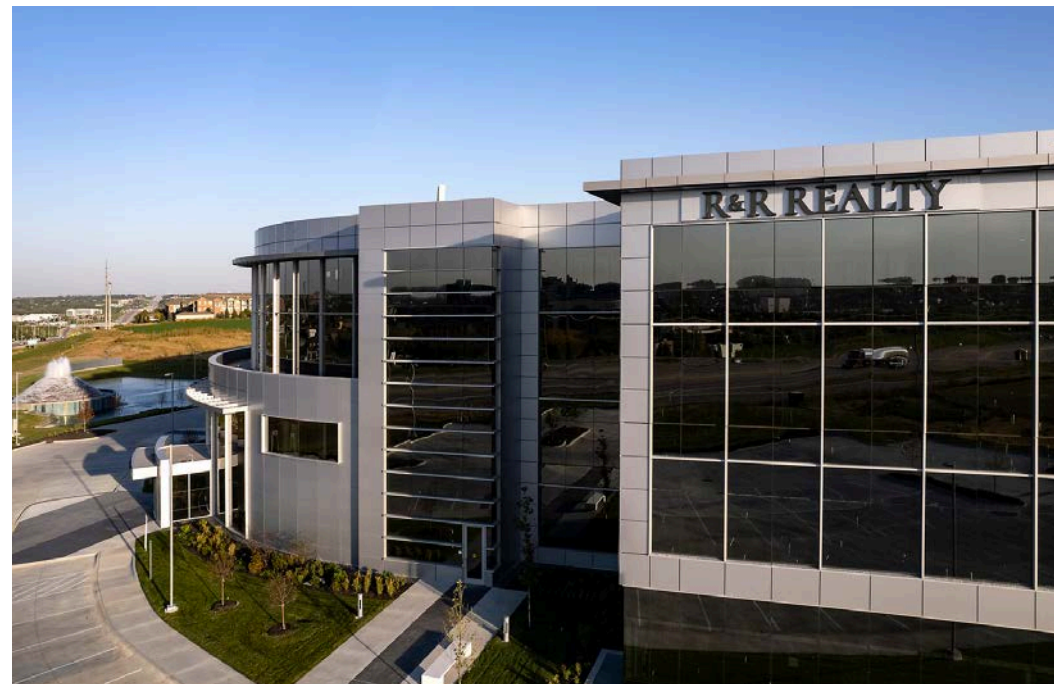

OUTDOOR AMENITIES

Rooftop, Amphitheater, Food Truck Parking
Signage Opportunities, Water Features