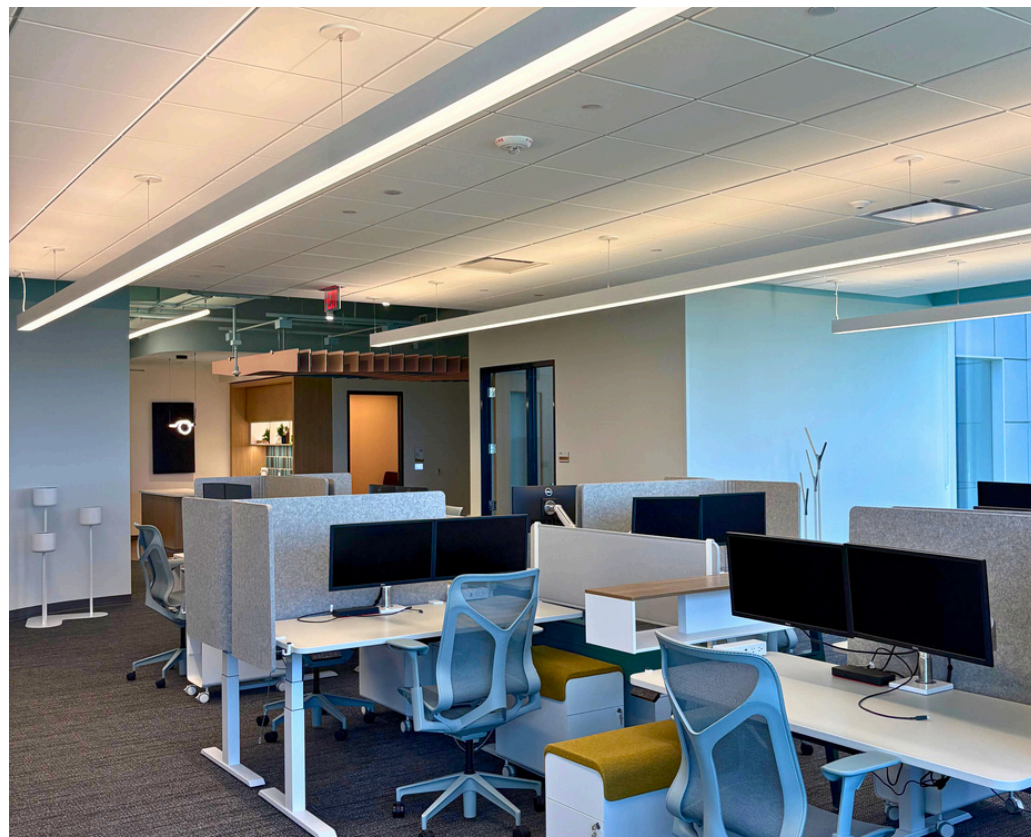

FLOOR & FURNITURE PLAN

EAST WING
162 WORKSTATIONS

FLOOR & FURNITURE PLAN

WEST WING 121 WORKSTATIONS

- Breakroom ●
- Collaboration Space ●
- Focus Room ●
- General Storage ●
- Meeting Room ●
- Private Office ●
- Rejuvenation Room ●

SPACE FEATURES

Entire floors, fully furnished and immediately available. Modern layout with a mix of executive offices, huddle rooms, large meeting spaces and collaboration areas. Impressive windows with views of West Dodge Road that stretch to Downtown Omaha, along with R&R's landmark water fountain.