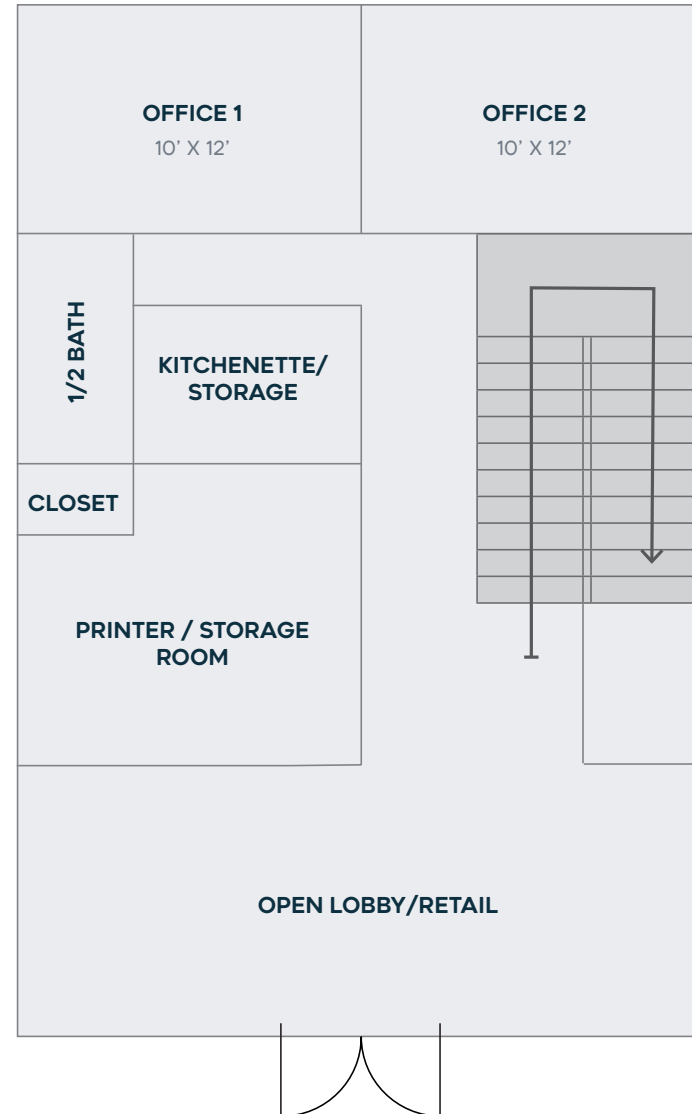

171 CONDUIT STREET ANNAPOLIS, MD

**UNIQUE COMMERCIAL
OPPORTUNITY LOCATED
IN THE HEART OF
HISTORIC ANNAPOLIS.**

Floor Plan