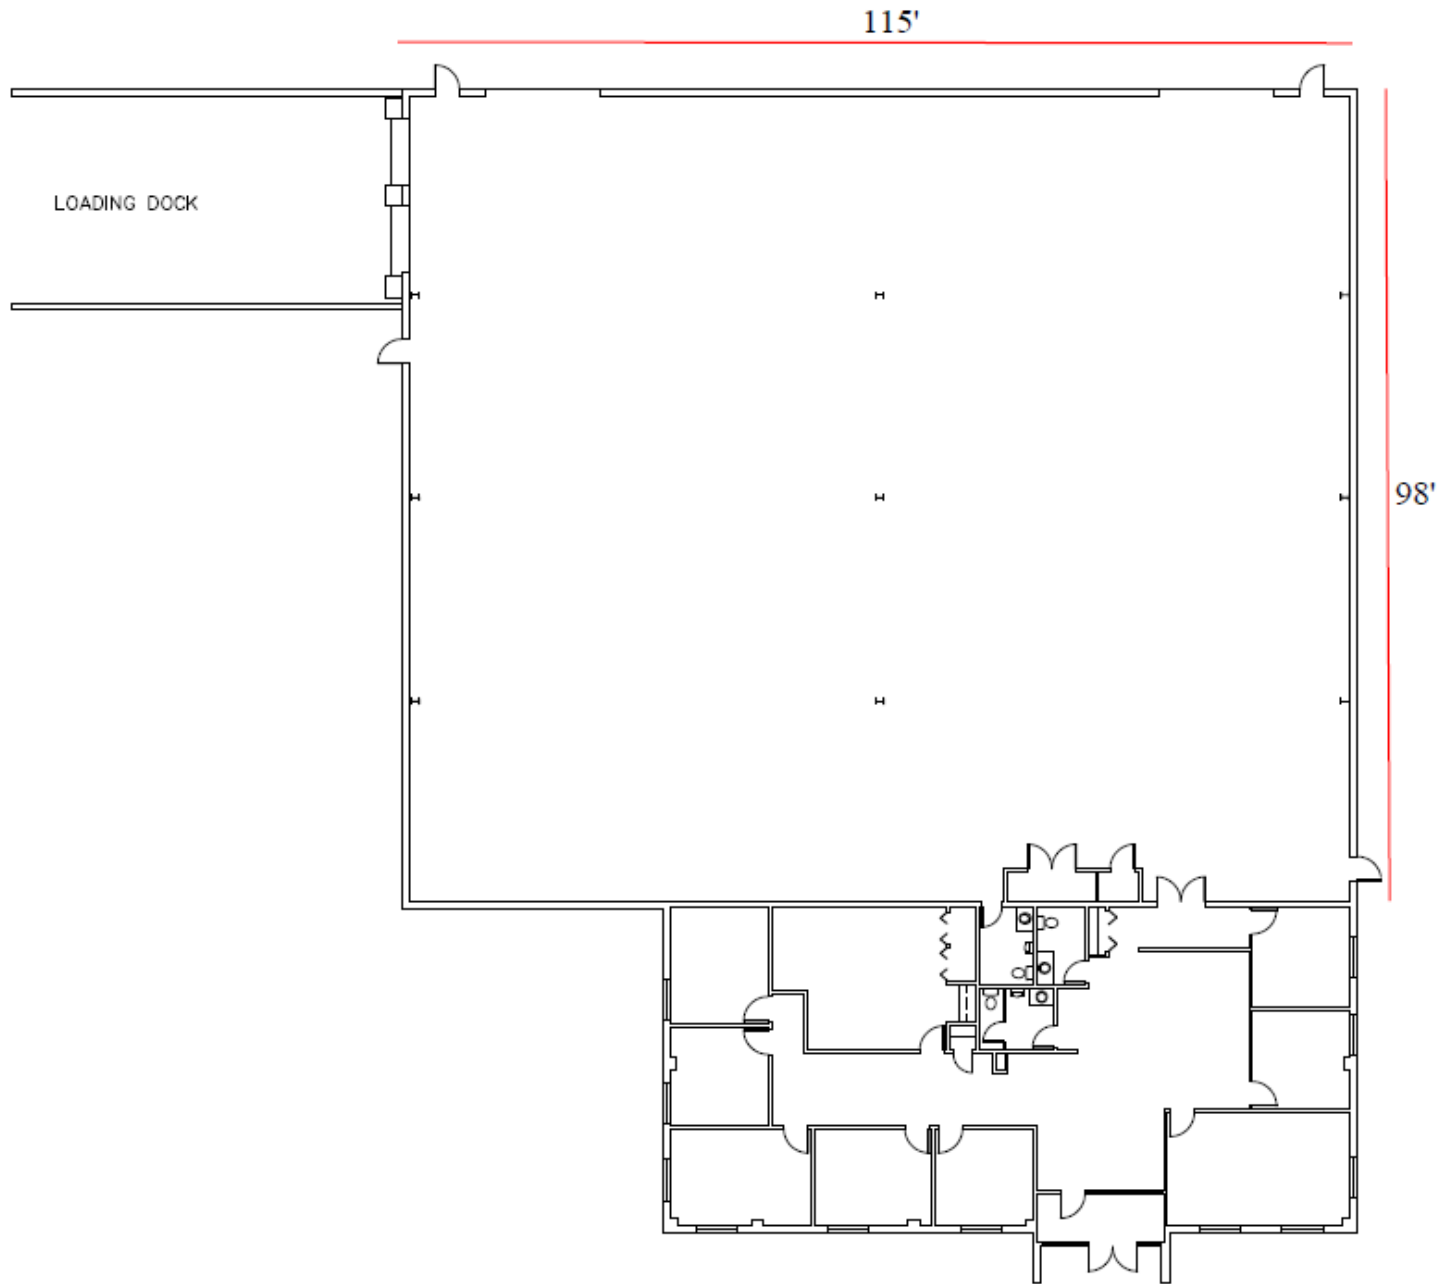

11313 Smith Drive

Huntley, IL 60142

Adam Neisendorf
847-428-1000
East Dundee, IL

MASTER FLOOR PLAN

15,125 SF