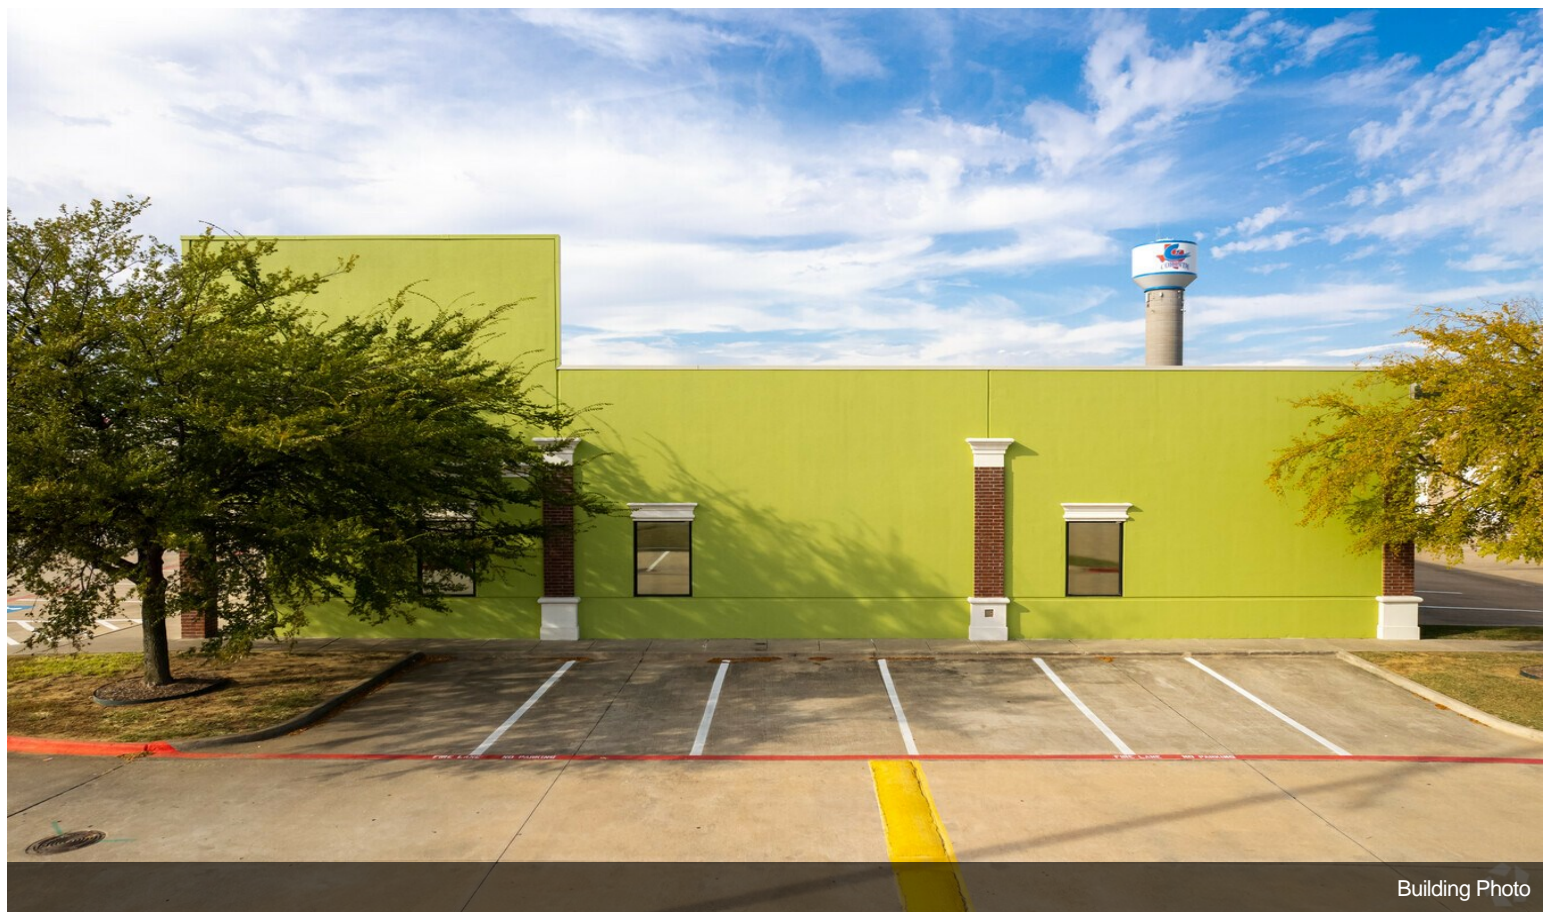

- Great visibility while maintaining tranquility

Rental Rate:	Upon Request
Total Space Available:	4,988 SF
Max. Contiguous:	2,388 SF
Property Type:	Shopping Center
Center Type:	Neighborhood Center
Center Properties:	4
Frontage:	75' on N Corinth
Gross Leasable Area:	88,180 SF
Walk Score ®:	19 (Car-Dependent)
Rental Rate Mo:	Upon Request

1400 N Corinth St, Corinth, TX 76208

This beautiful and inviting retail/office/warehouse development is located in the fast-growing area of Corinth, just off the northbound side of I-35E, south of Denton. Visible from the highway. Pinnell Square consists of 4 buildings with approximately 23,000 sq. ft. each.

Property Photos

Building Photo

Building Photo

Property Photos

Building Photo

Building Photo

Property Photos

Building Photo

Interior Photo

Interior Photo

Property Photos

Lobby

Aerial