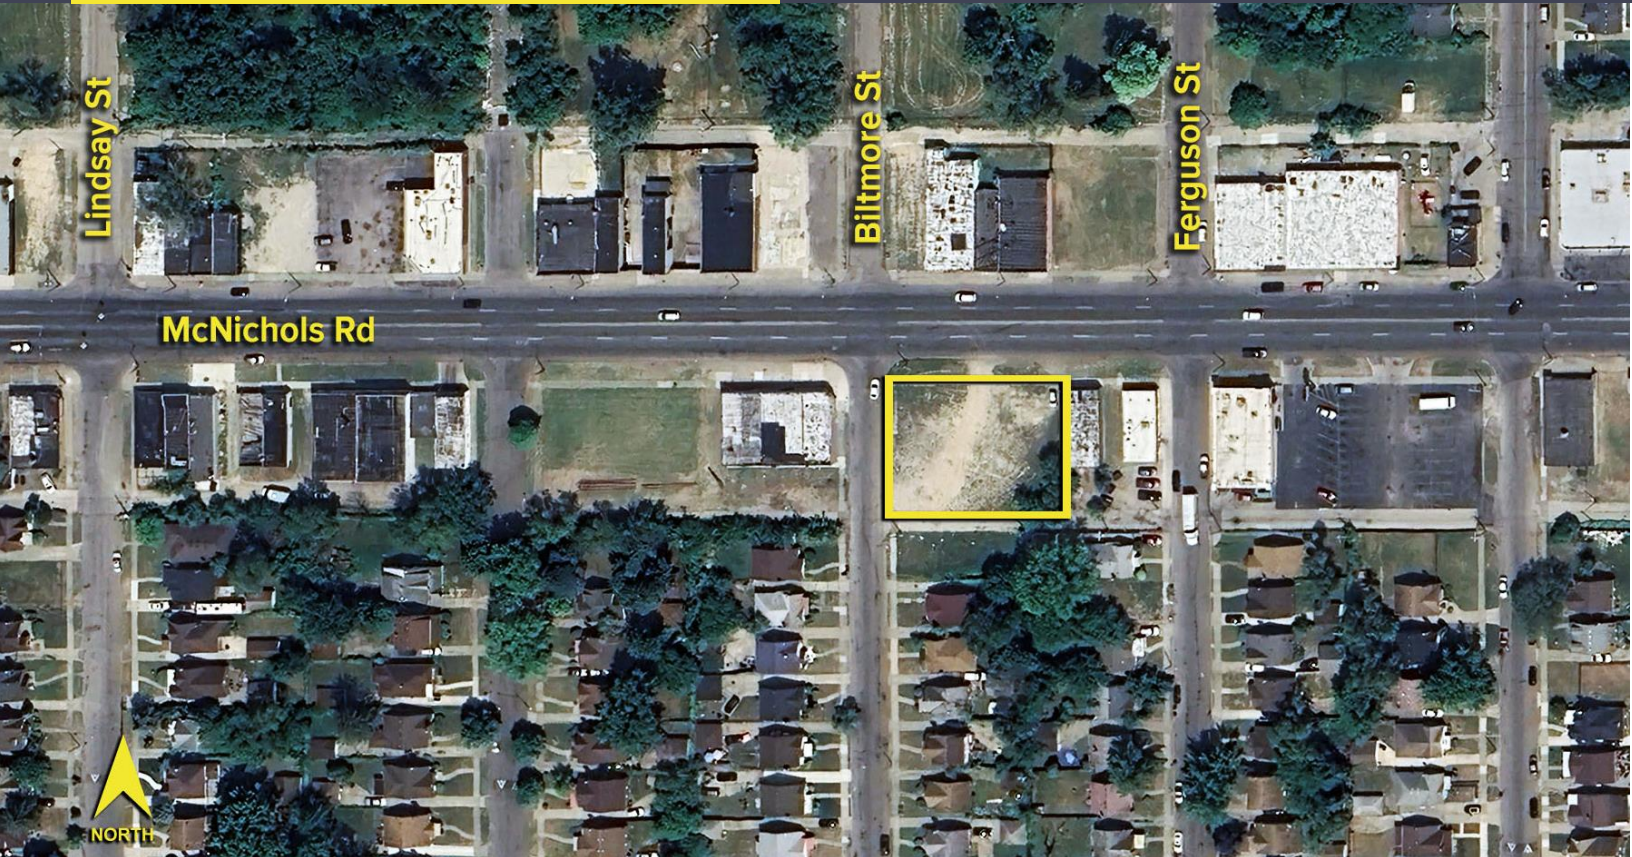

16941 W. McNICHOLS ROAD
DETROIT, MICHIGAN

**SIGNATURE
ASSOCIATES**
KNOW SIGNATURE | KNOW RESULTS

LAND FOR SALE
0.31 Acres Available

PROPERTY FEATURES

- 0.31 acres available
- Potential lot for neighboring event hall
- Zoned B-2
- Sale Price: \$85,000