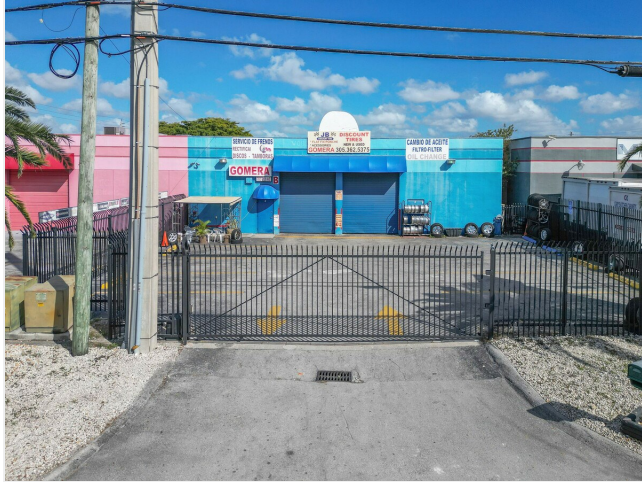

MC REALTY & ASSOCIATES is pleased to present an exclusive opportunity to acquire this expansive Heavy industrial property .which spans over 10,961 square feet of land 24,568 SF of structure and holds a prime position at one of the prominent corners within the bustling Town of Hialeah . Strategically situated between major thoroughfares, including the Florida Turnpike, Palmetto/826.property benefits from its convenient location within a well-connected transportation network. This accessibility enhances the appeal for businesses seeking to establish a prominent presence in the area. This industrial property offers an exceptional combination of space, zoning, location, and transportation access, giving it endless possibilities to capitalize on the growing demand for industrial services in the area

# 7885 W 28th Ave

7885 W 28th Ave, Hialeah, FL 33016

# 7885 W 28th Ave

7885 W 28th Ave, Hialeah, FL 33016

39-web-or-mls-7885W28Ave-39

40-web-or-mls-7885W28Ave-40