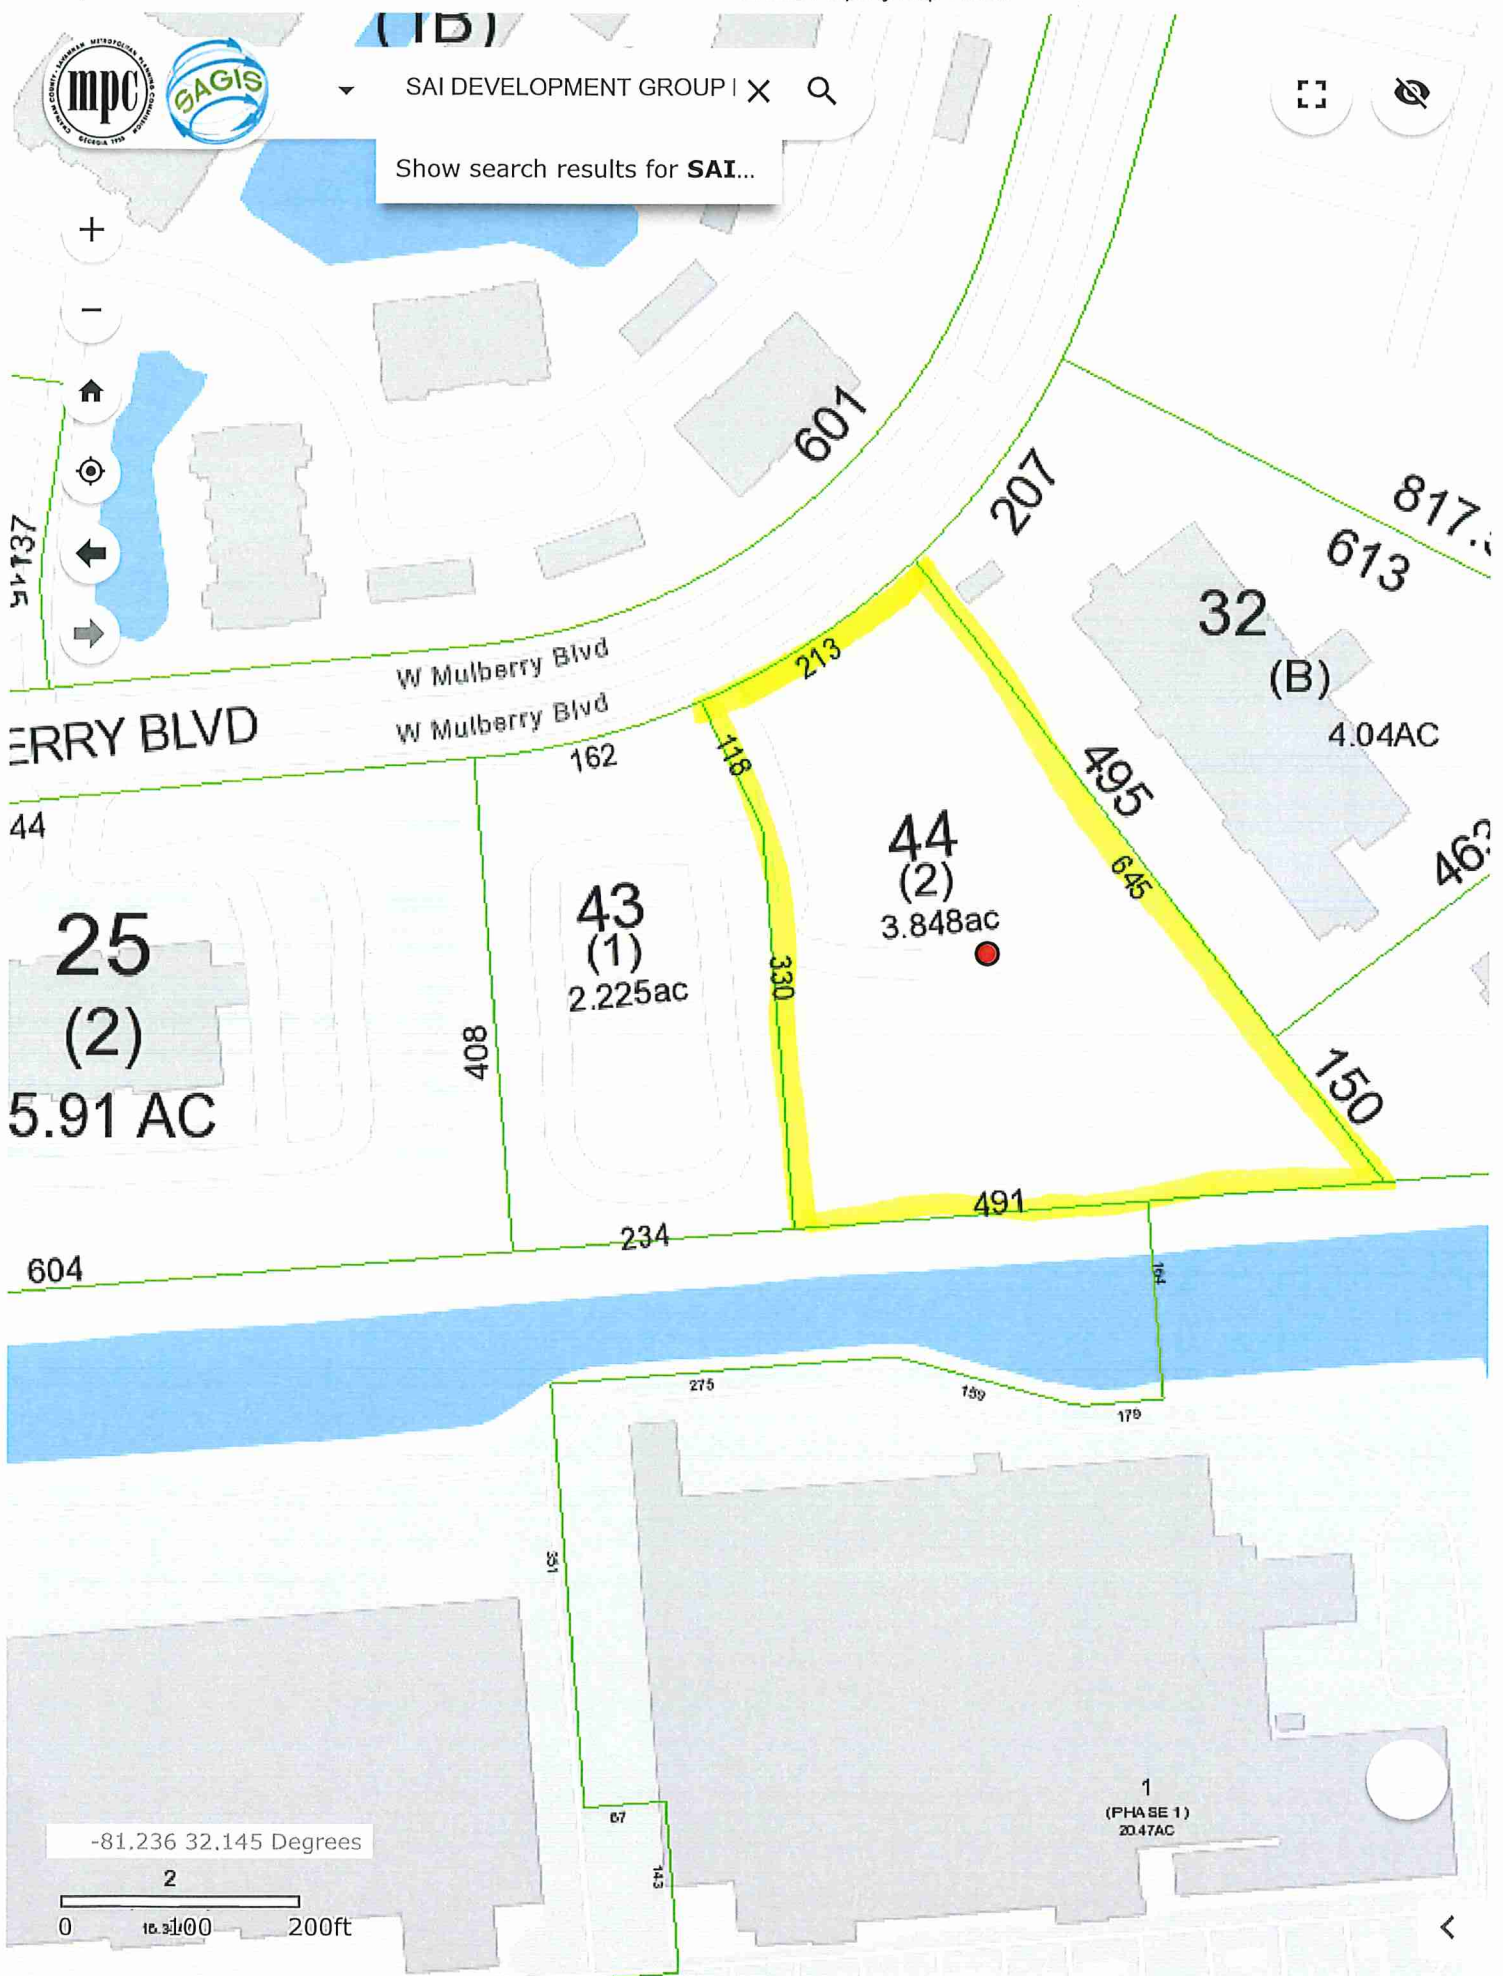

SAI DEVELOPMENT GROUP | X Q

Show search results for SAI...

-81.236 32.145 Degrees