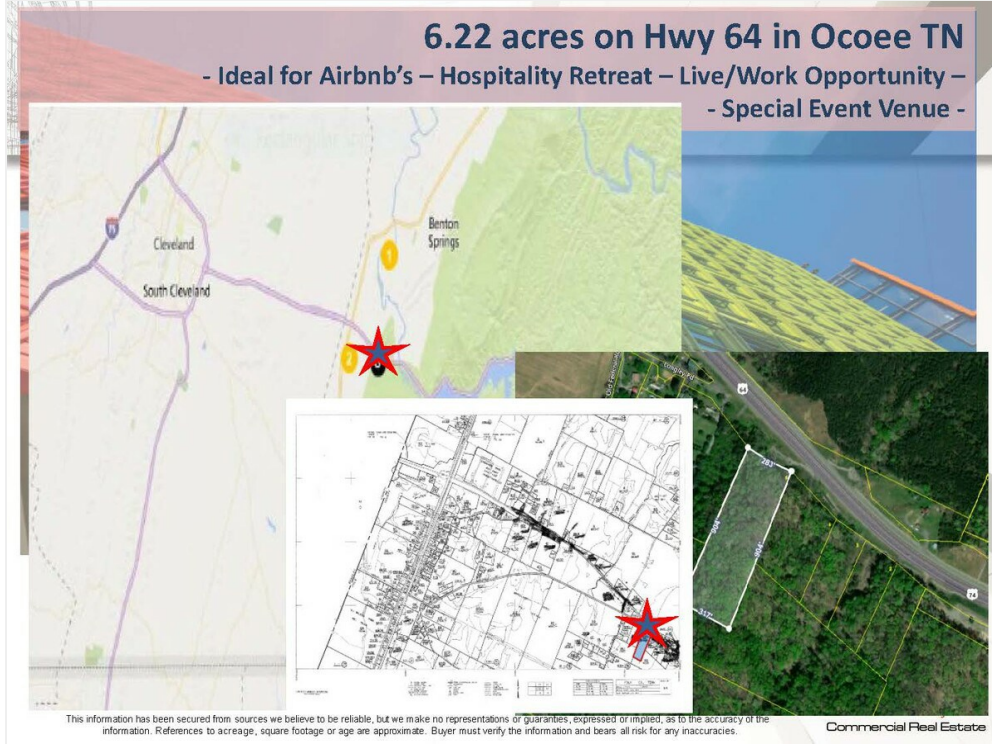

Property Photos

Hwy 64 _ 6.22 acres - Multi-Use

Hwy 64 _ 6.22 acres _ Parcel dims_ Close Up

6.22 acres on Hwy 64 in Polk County

1000 Block Of US-Hwy 64, Ocoee, TN 37361

Property Photos

land 3

pic2- ingress-egress - East View

6.22 acres on Hwy 64 in Polk County

1000 Block Of US-Hwy 64, Ocoee, TN 37361

Property Photos

pic2- ingress-egress - East View

pic4 - ingress - egress off Hwy 64

6.22 acres on Hwy 64 in Polk County

1000 Block Of US-Hwy 64, Ocoee, TN 37361

Property Photos

pic5 - ingress - egress West View

pic9

6.22 acres on Hwy 64 in Polk County

1000 Block Of US-Hwy 64, Ocoee, TN 37361

Property Photos

Hwy 64 _ 2

Hwy 64 _ 3