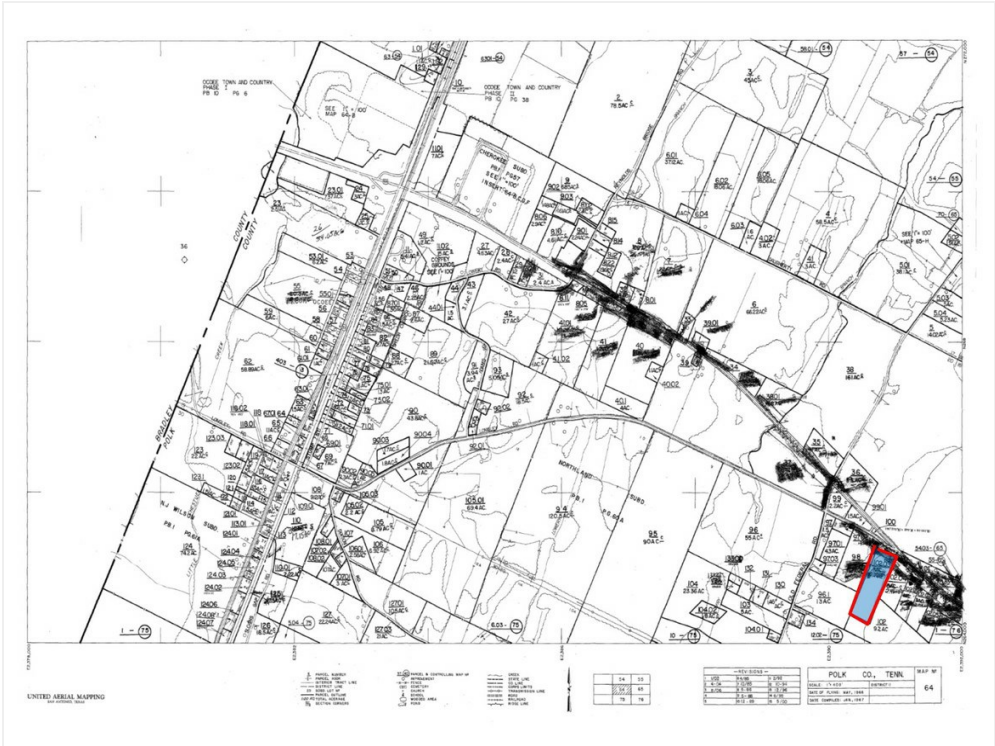

6.22 acres on Hwy 64 in Polk County

Presented By:
REAL ESTATE PARTNERS

1000 Block Of US-Hwy 64, Ocoee, TN 37361

6.22 acres on Hwy 64 in Polk County

1000 Block Of US-Hwy 64, Ocoee, TN 37361

Property Details

6.22 acres on Hwy 64 in Polk County

1000 Block Of US-Hwy 64, Ocoee, TN 37361

Property Photos

Site and Proximity

0 Hwy 64 - Ocoee-Hiwassee _ proximity

6.22 acres on Hwy 64 in Polk County

1000 Block Of US-Hwy 64, Ocoee, TN 37361

6.22 acres on Hwy 64 in Polk County

1000 Block Of US-Hwy 64, Ocoee, TN 37361

Property Photos

pic2- ingress-egress - East View

pic4 - ingress - egress off Hwy 64

6.22 acres on Hwy 64 in Polk County

1000 Block Of US-Hwy 64, Ocoee, TN 37361

Property Photos

pic5 - ingress - egress West View

pic9

6.22 acres on Hwy 64 in Polk County

1000 Block Of US-Hwy 64, Ocoee, TN 37361

Property Photos

Hwy 64 _ 2

Hwy 64 _ 3