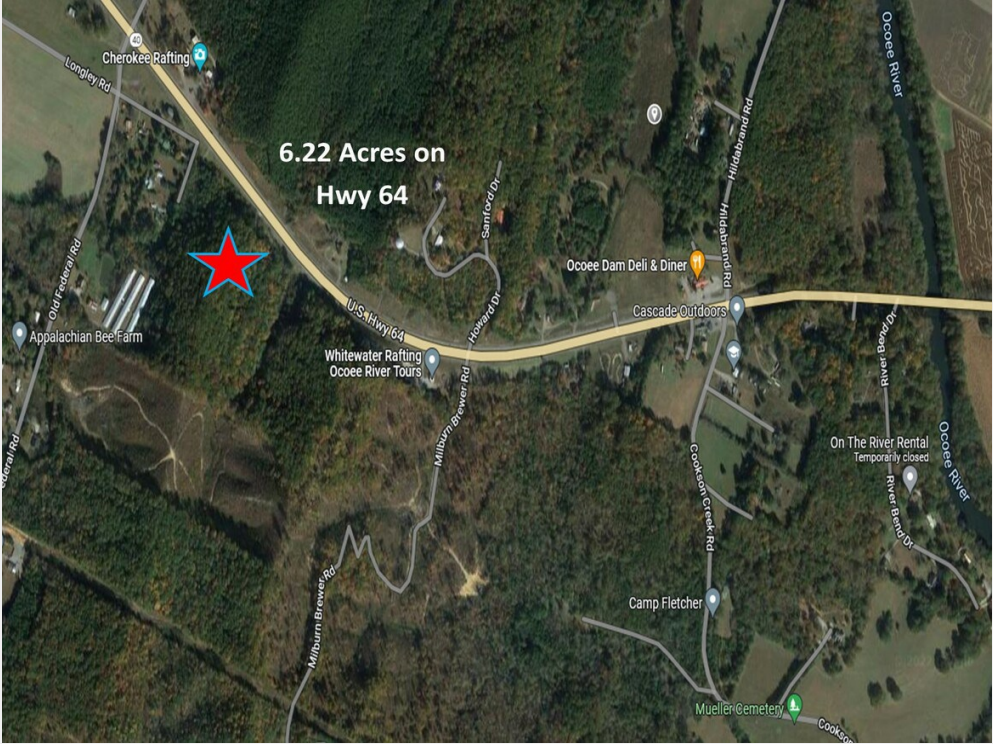

6.22 acres on Hwy 64 in Polk County

1000 Block Of US-Hwy 64, Ocoee, TN 37361

Location

6.22 acres on Hwy 64 in Polk County

1000 Block Of US-Hwy 64, Ocoee, TN 37361

Property Photos

land 1

6.22 Acres on Hwy 64 _ Cherokee National Forest - Big Frog Wilderness - Ocoee - Hiawasee Rivers - Parksville Lake

6.22 acres on Hwy 64 in Polk County

1000 Block Of US-Hwy 64, Ocoee, TN 37361

Property Photos

Site and Proximity

0 Hwy 64 - Ocoee-Hiwassee _ proximity

6.22 acres on Hwy 64 in Polk County

1000 Block Of US-Hwy 64, Ocoee, TN 37361

6.22 acres on Hwy 64 in Polk County

1000 Block Of US-Hwy 64, Ocoee, TN 37361

Property Photos

pic2- ingress-egress - East View

pic4 - ingress - egress off Hwy 64

6.22 acres on Hwy 64 in Polk County

1000 Block Of US-Hwy 64, Ocoee, TN 37361

Property Photos

pic5 - ingress - egress West View

pic9

6.22 acres on Hwy 64 in Polk County

1000 Block Of US-Hwy 64, Ocoee, TN 37361

Property Photos

Hwy 64 _ 2

Hwy 64 _ 3