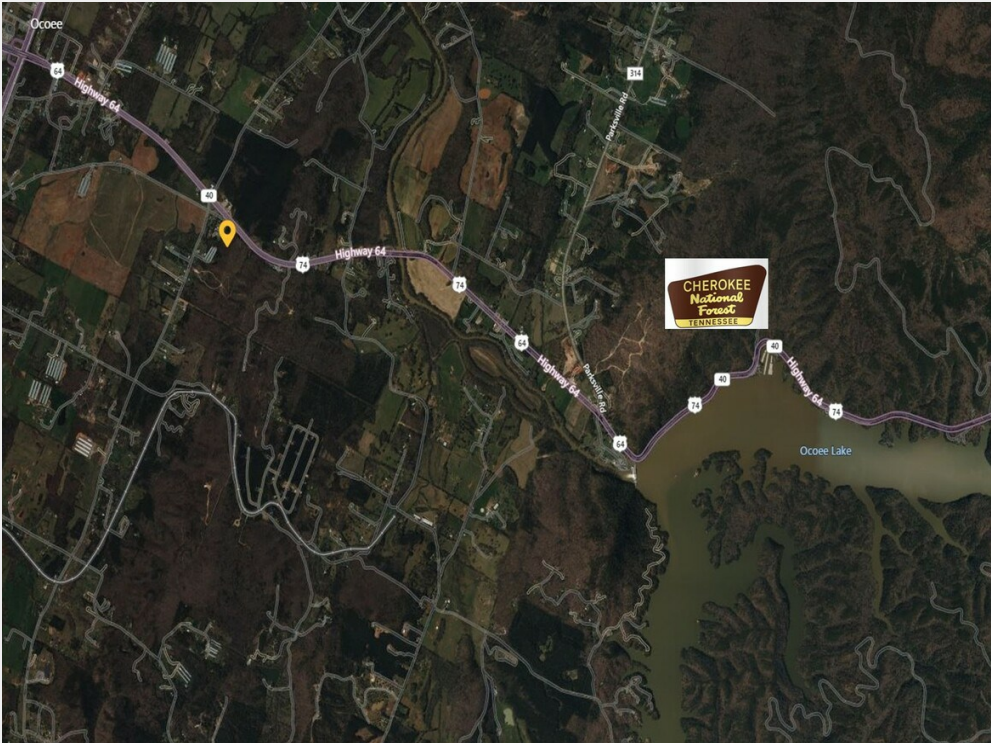

Located just minutes from Cherokee National Forest , Big Frog Wilderness and Nantahala National Forest

Spectacular Views of Cherokee National Forest.

Ingress/ Egress directly from Hwy 64.

Many Ideal Spots on Site for a Home / Store or many Cabins for Rental getaways.

6.22 acres on Hwy 64 in Polk County

1000 Block Of US-Hwy 64, Ocoee, TN 37361

Location

6.22 acres on Hwy 64 in Polk County

1000 Block Of US-Hwy 64, Ocoee, TN 37361

Property Photos

land 1

6.22 Acres on Hwy 64 _ Cherokee National Forest - Big Frog Wilderness - Ocoee - Hiawasee Rivers - Parksville Lake

6.22 acres on Hwy 64 in Polk County

1000 Block Of US-Hwy 64, Ocoee, TN 37361

Property Photos

Site and Proximity

0 Hwy 64 - Ocoee-Hiwassee _ proximity

6.22 acres on Hwy 64 in Polk County

1000 Block Of US-Hwy 64, Ocoee, TN 37361

6.22 acres on Hwy 64 in Polk County

1000 Block Of US-Hwy 64, Ocoee, TN 37361

Property Photos

pic2- ingress-egress - East View

pic4 - ingress - egress off Hwy 64

6.22 acres on Hwy 64 in Polk County

1000 Block Of US-Hwy 64, Ocoee, TN 37361