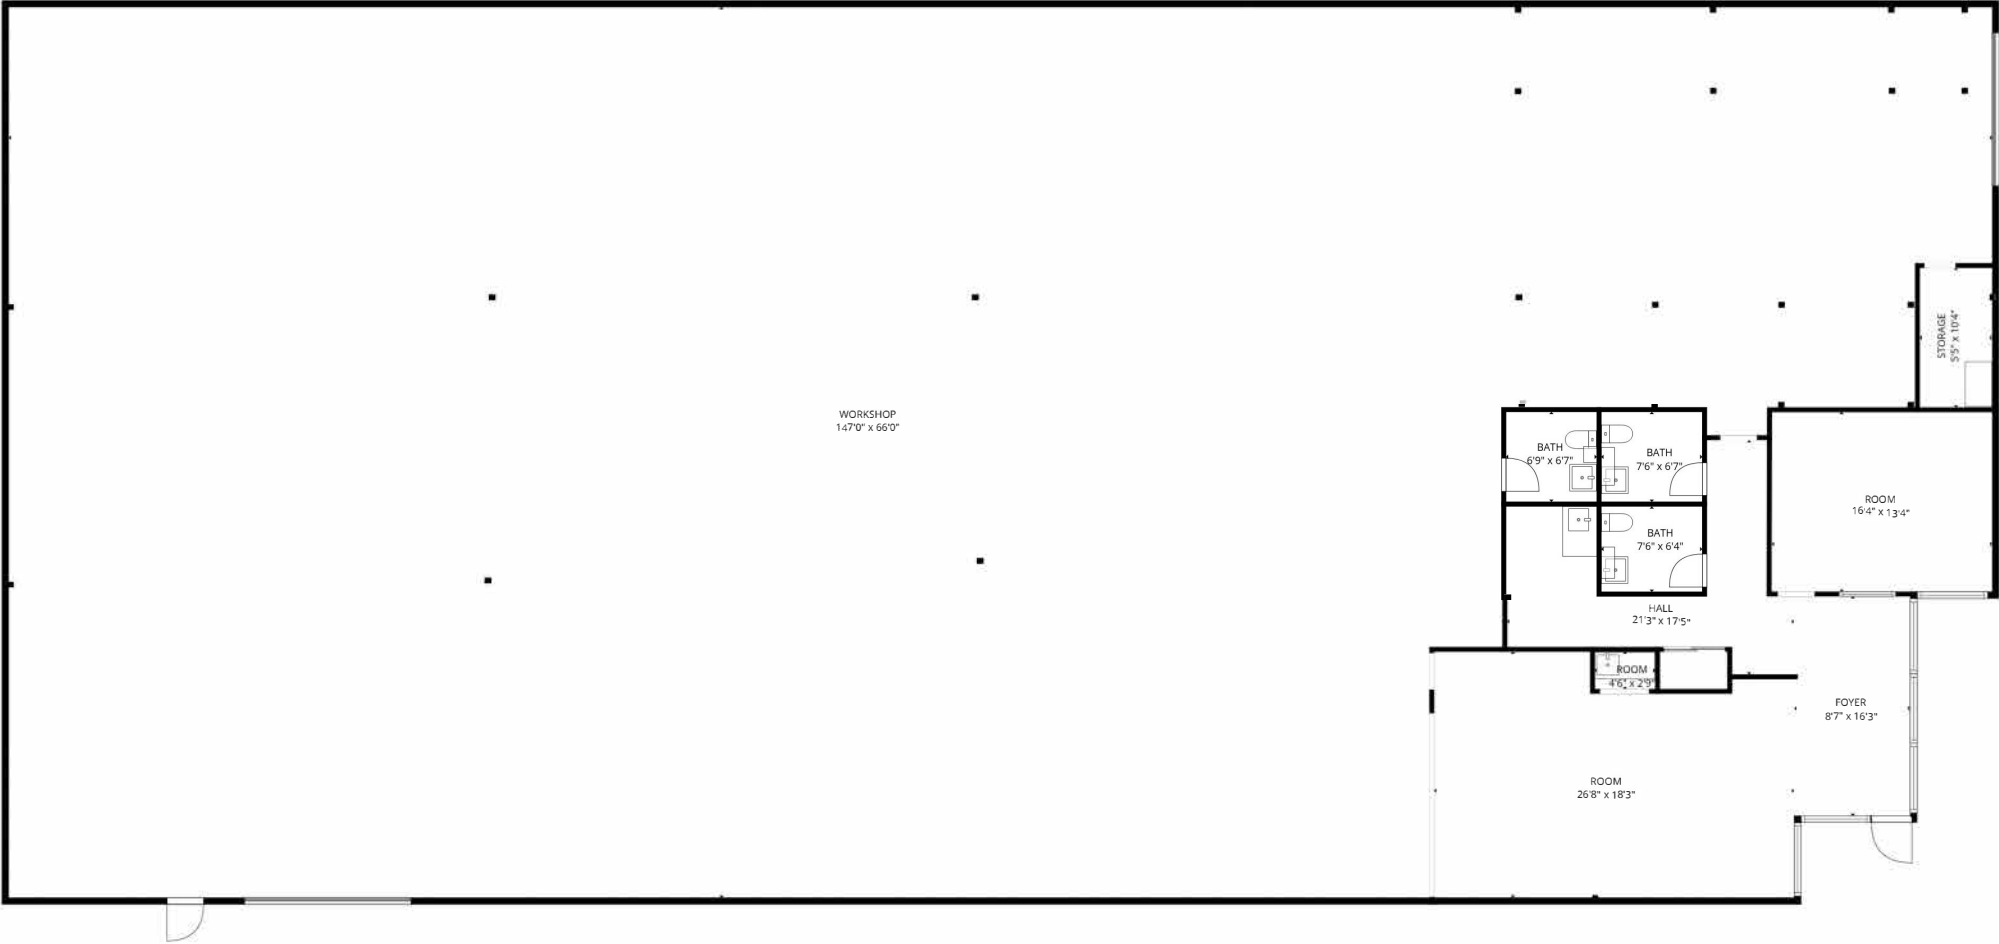

570 Parrott Street, San Jose CA 95112

Approximately 9,869 square feet

SIZES AND DIMENSIONS ARE APPROXIMATE, ACTUAL MAY VARY. TOTAL SCANNED AREA IS APPROXIMATED & INCLUDES EXTERIOR SPACES.