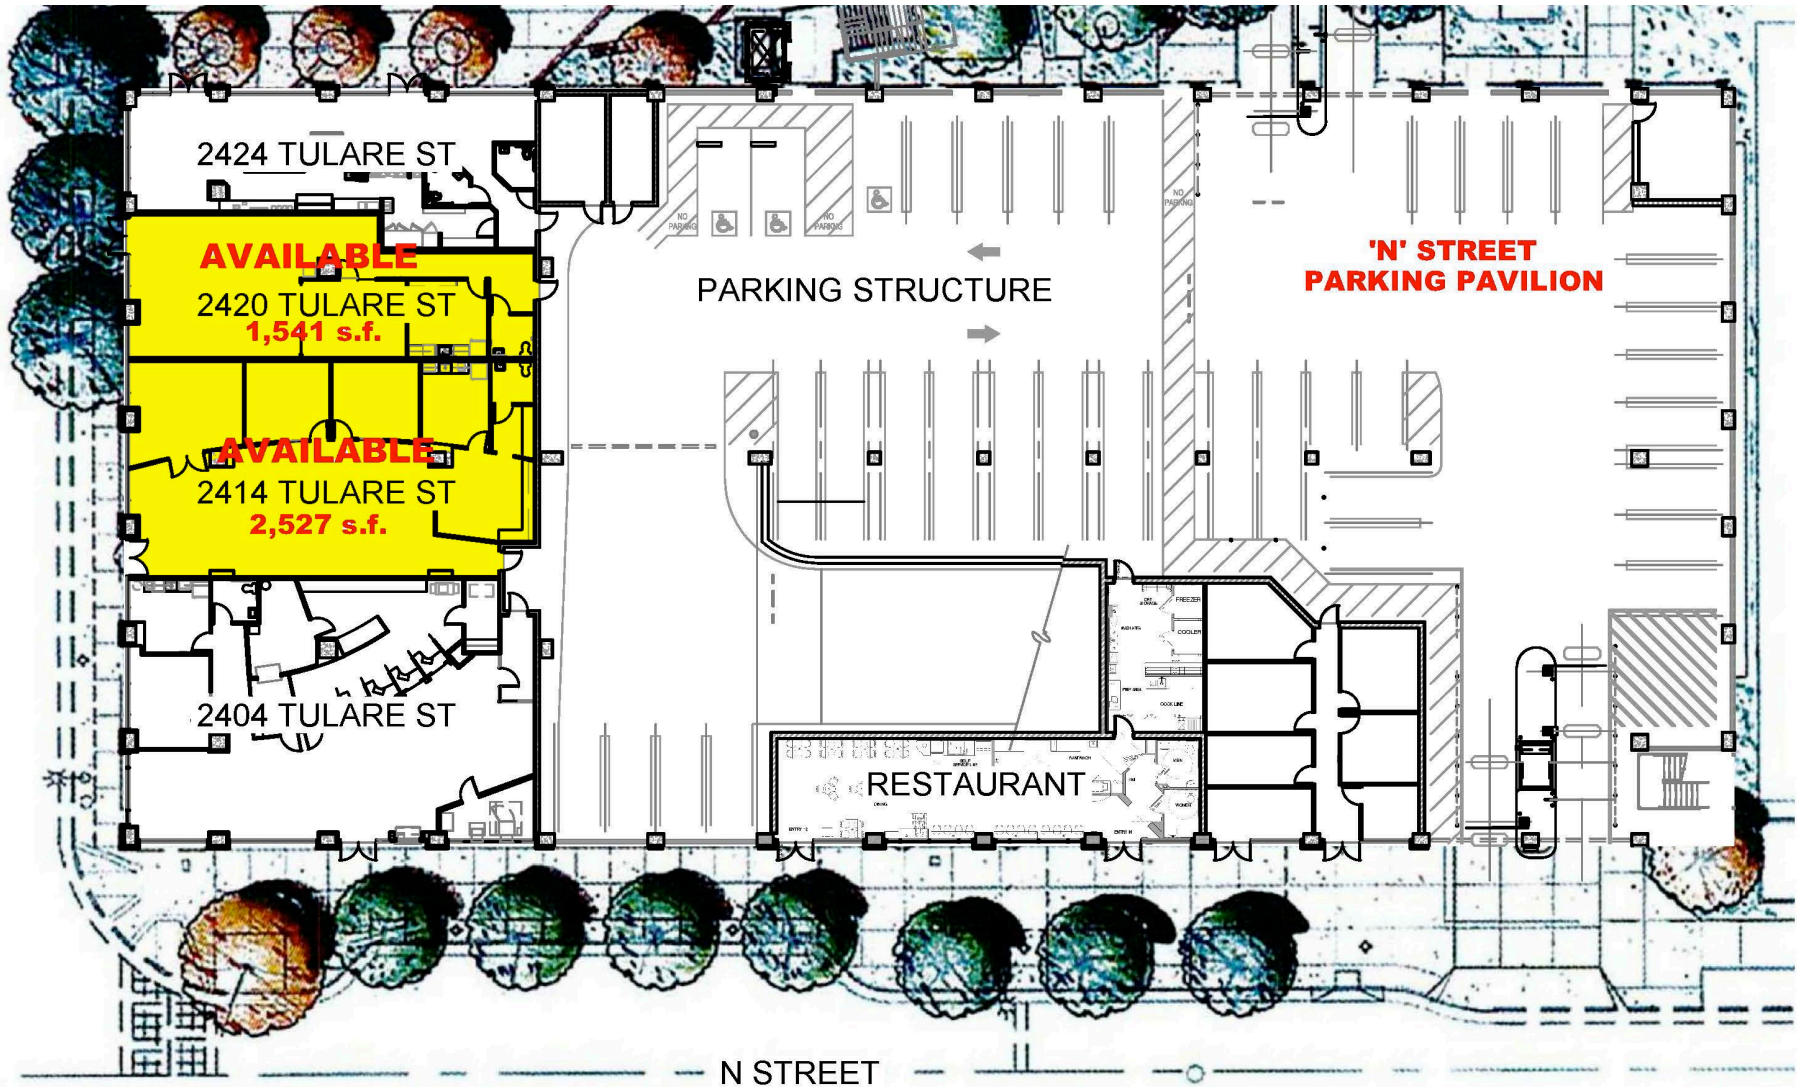

PAVILION SHOPS
2414 Tulare Street
Fresno, CA 93721

PAVILION SHOPS

PAVILION SHOPS
2414 Tulare Street
Fresno, CA 93721

FLOOR PLAN

BUILDING - SUITE: PAV SHOPS - SUITE 2420 Tulare		SCALE: AS SHOWN	
SQUARE FOOTAGE: 1,541 rsf		DATE: 09.05.2018	
 906 'N' Street Suite #200 Fresno, CA 93721 Ph: (559) 485-4700 Fax: (559) 485-1150		Pavilion Shops 2420 Tulare Street Fresno, CA 993721	