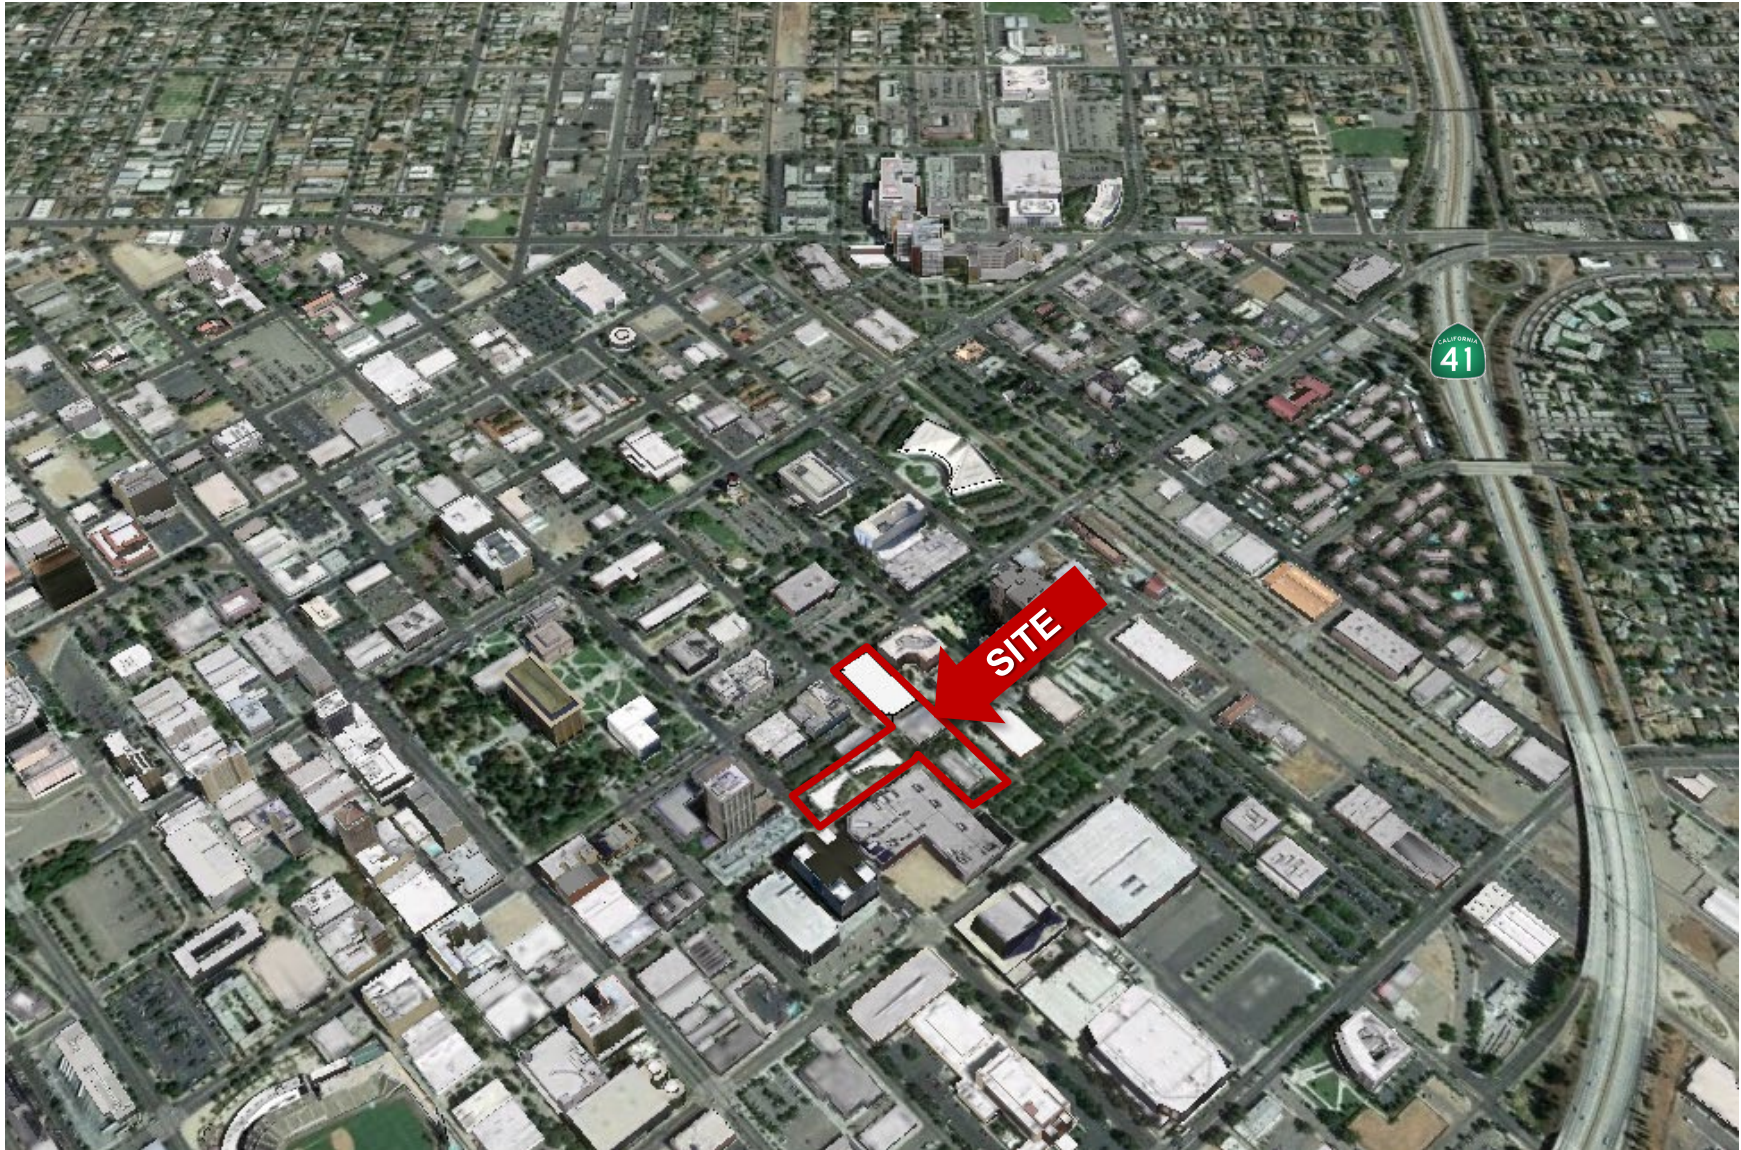

PAVILION SHOPS
2414 Tulare Street
Fresno, CA 93721

AERIAL MAP