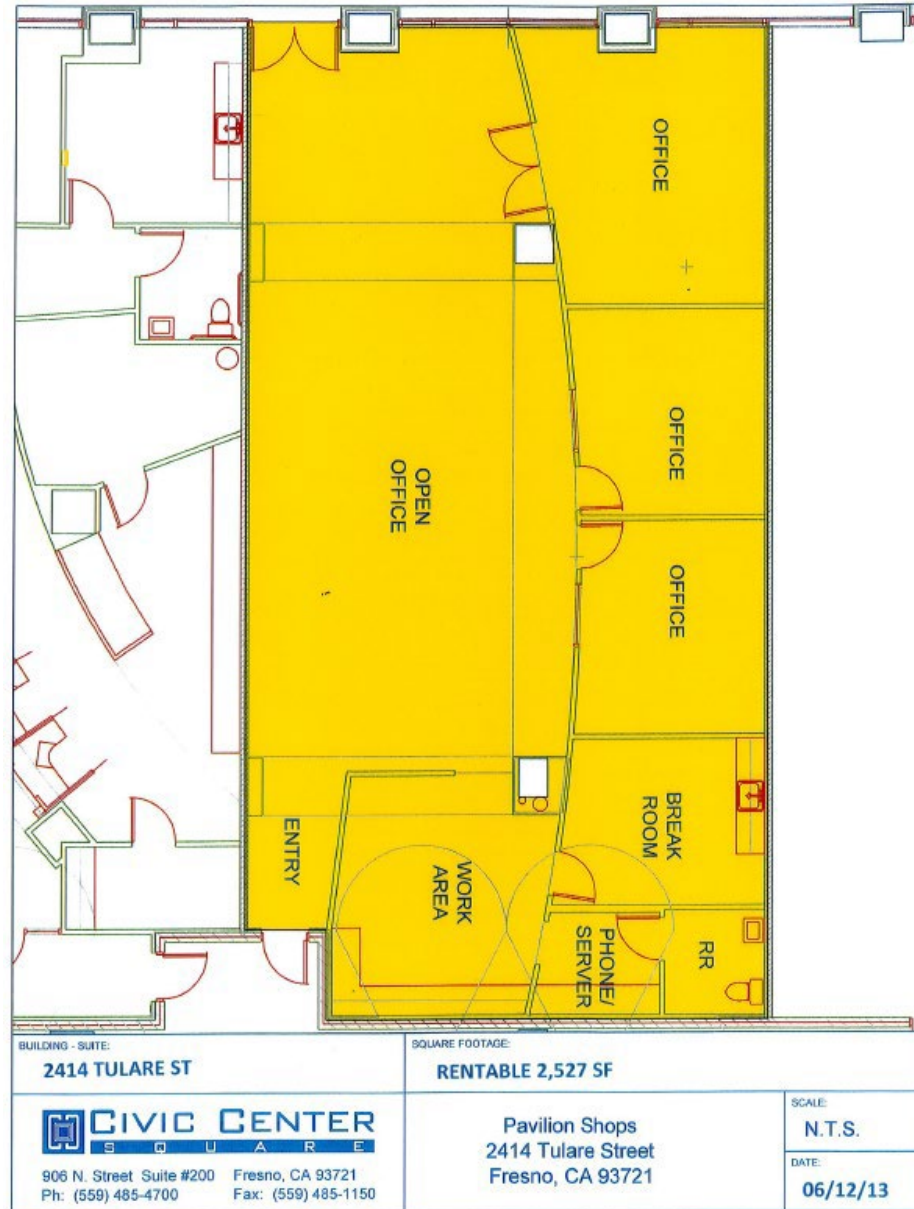

PAVILION SHOPS
2414 Tulare Street
Fresno, CA 93721

FLOOR PLAN