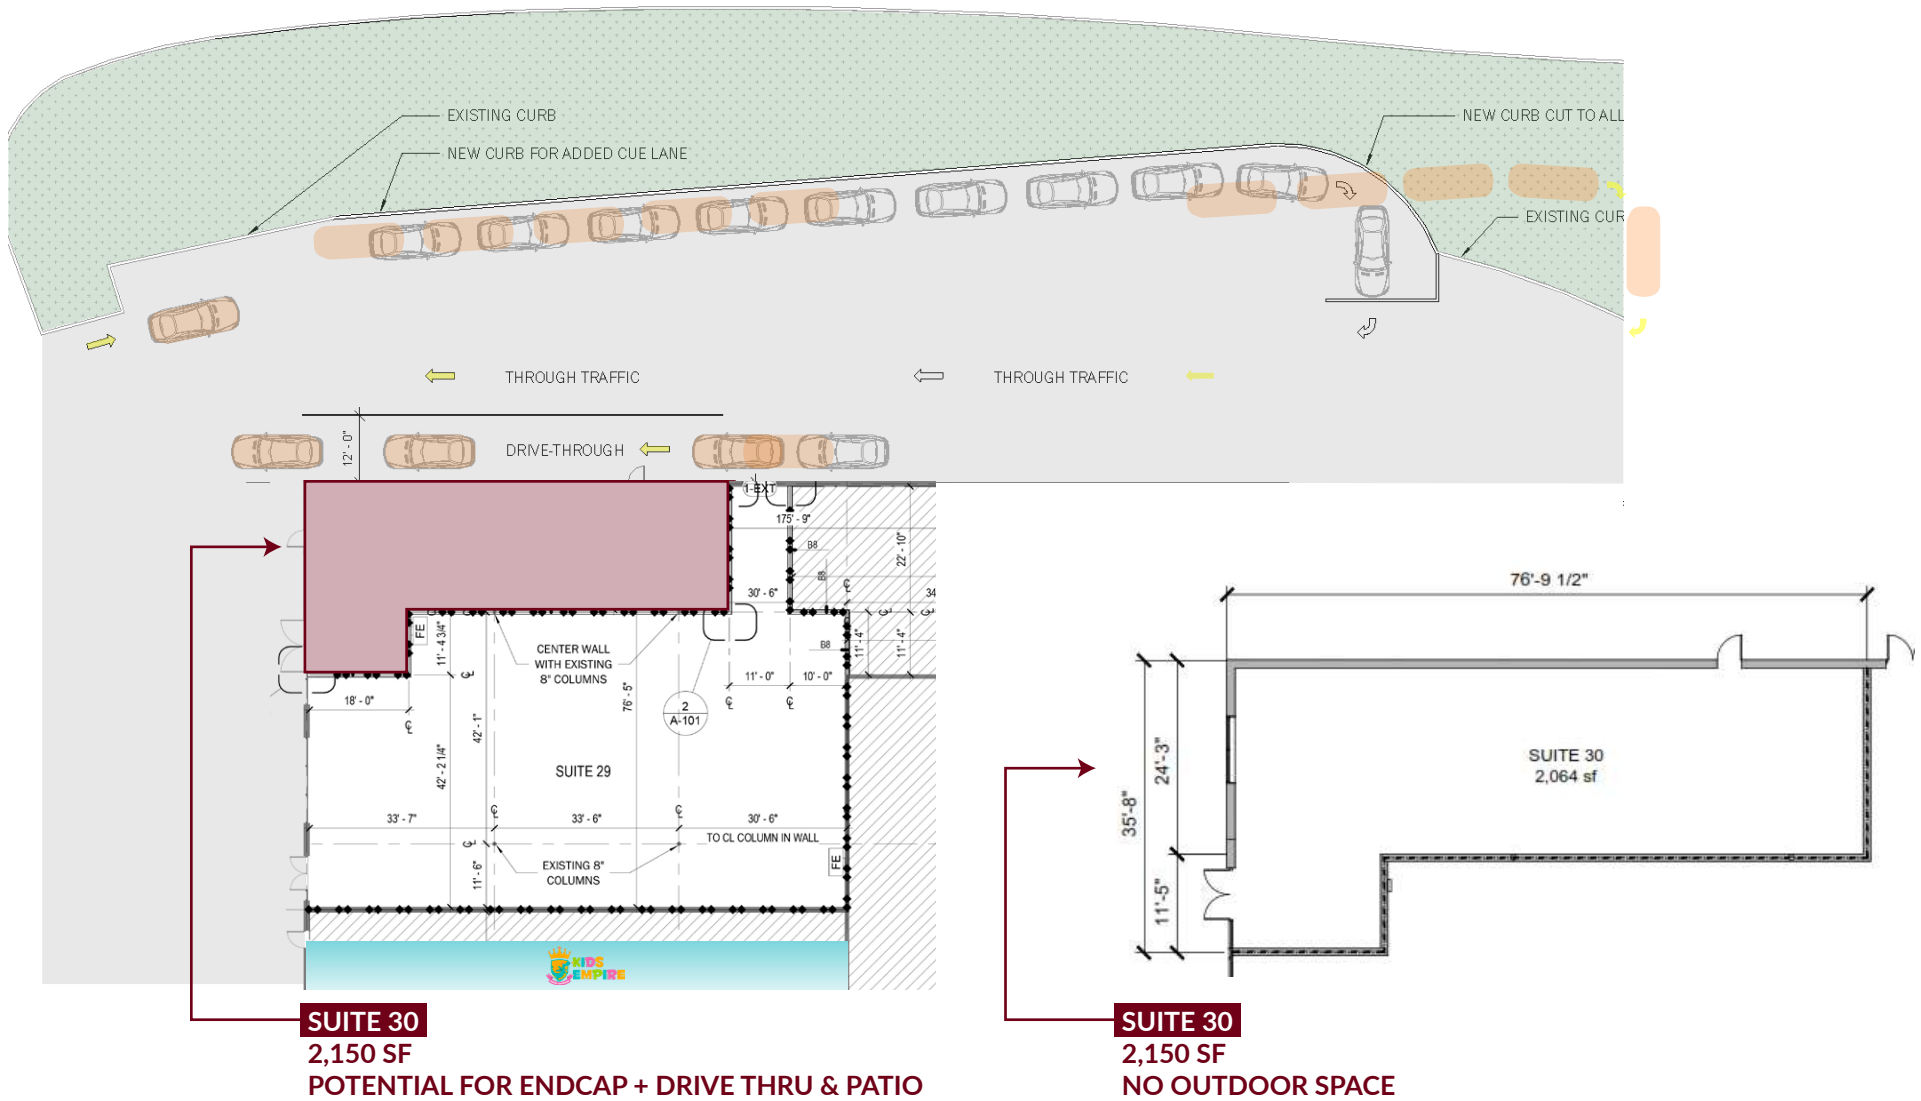

- Distance to I-295 Interchange - 0.3 miles
- Blanding Blvd traffic count - 37,000 AADT
- I-295 traffic count- 73,500 AADT
- Parking spaces - 840 paved parking spaces
- 3 points of ingress/egress
- 3 lit monument signs
- Landlord incentives offered to qualified Tenants

FLOOR PLAN - SUITE 30 (WITH & WITHOUT OUTDOOR SPACE)

CROSSROADS SQUARE

8102 Blanding Blvd | Jacksonville, FL 32244

KAYLA DEGUZMAN
D - 904.302.6930
M - 904.208.1168
kayla@cantrellmorgan.com