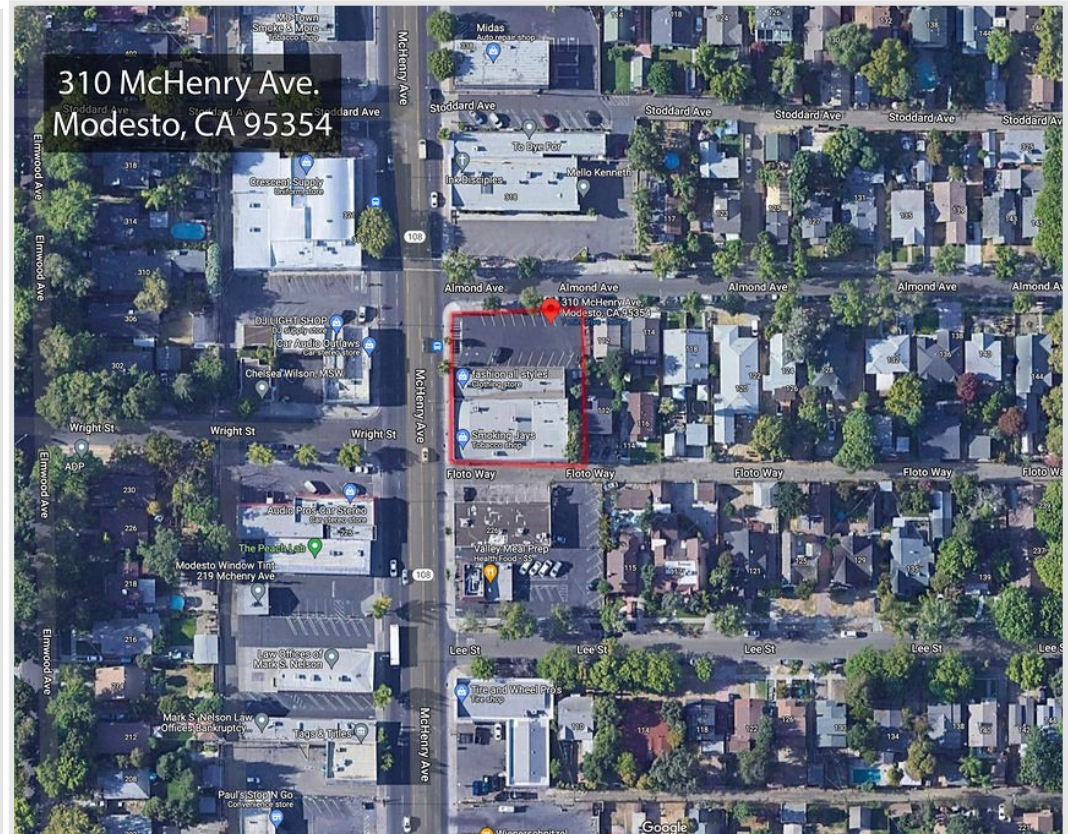

CONTENTS

OVERVIEW	3
PROPERTY PHOTOS	4
AERIAL MAP	5
STREET MAP	6
COMMUNITY OVERVIEW	7
COMPANY SUMMARY	8

RE/MAX Executive
220 Standiford Ave., Suite A
Modesto, CA 95350

Maria Vieira-Lee
Broker Associate
LIC#01438271
(209) 765-7585 Mobile
(209) 577-2121 Office
Maria@MariaLeeBroker.com

OVERVIEW

Large building with frontage on McHenry Ave. Rare opportunity for investor or developer. Building is 100% occupied with lease or month-to-month tenancy. Building offers +/-10,096sf of ground floor space plus a 2nd level mezzanine which offers additional space, perfect for storage. Two HVACs were recently installed for the center space. Parking lot was resurfaced within the last three years.

HIGHLIGHTS

- Great visibility
- Daily Traffic Counts 27,000
- High traffic McHenry Ave. Location

SUMMARY

- Asking Price: \$2,500,000
- Lot Size: +/- 0.43Acres
- Total SF: +/- 10,096SF Ground Floor
- Parcel Frontage +/- 148'
- 15 On-site Parking Spaces

LOCATION HIGHLIGHTS

- Downtown Modesto near 5-Points Intersection
- Corner Lot
- On-site parking
- Pole Sign on Site

RE/MAX Executive
220 Standiford Ave., Suite A
Modesto, CA 95350

Maria Vieira-Lee
Broker Associate
LIC#01438271
(209) 765-7585 Mobile
(209) 577-2121 Office
Maria@MariaLeeBroker.com