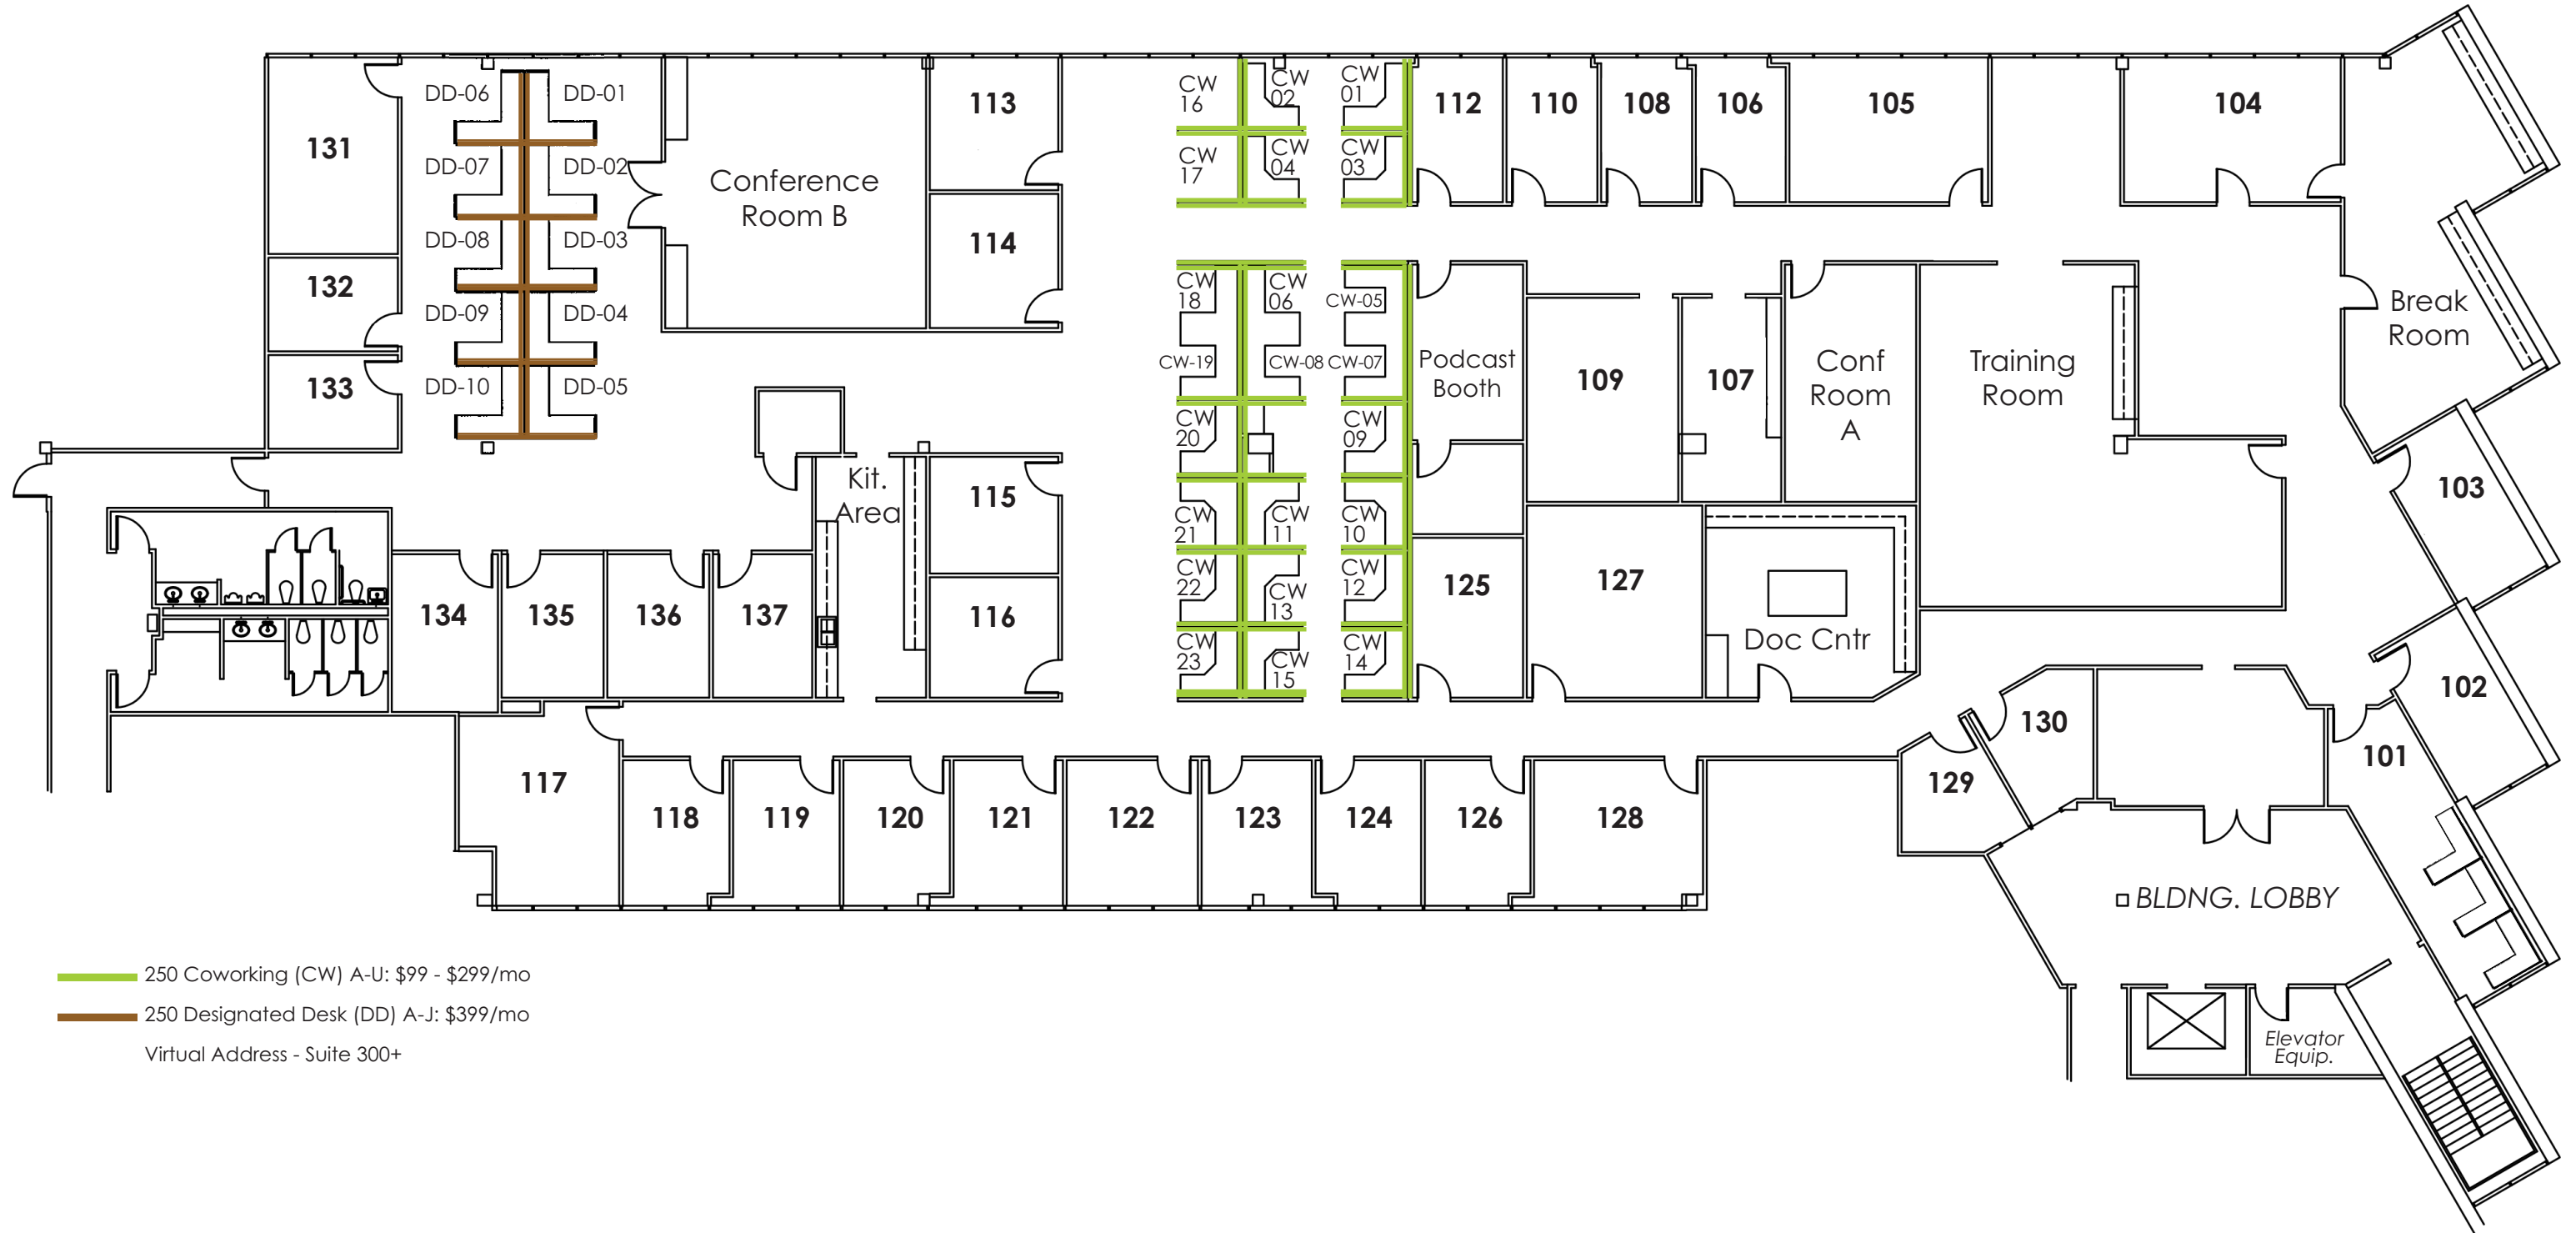

FOR LEASE | EXECUTIVE SUITE | 10707 CORPORATE PARK DRIVE

Executive Suite 250
 16,049 Square Feet

MATT EASTERLING
 713.325.4112
 measterling@landparkco.com